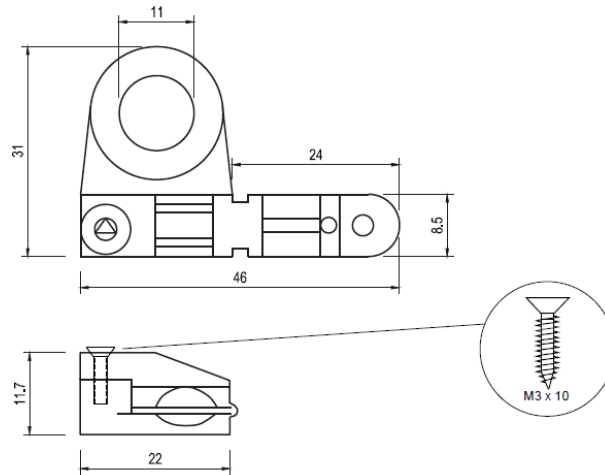

## Cable Strain Relief

Product dimension: 31 (L) x 46 (W) x 11.7 (H) mm, dia. 11 mm

Color: Black

Material: Nylon 66

Parts: 2pcs x M3 Screw (10 mm)