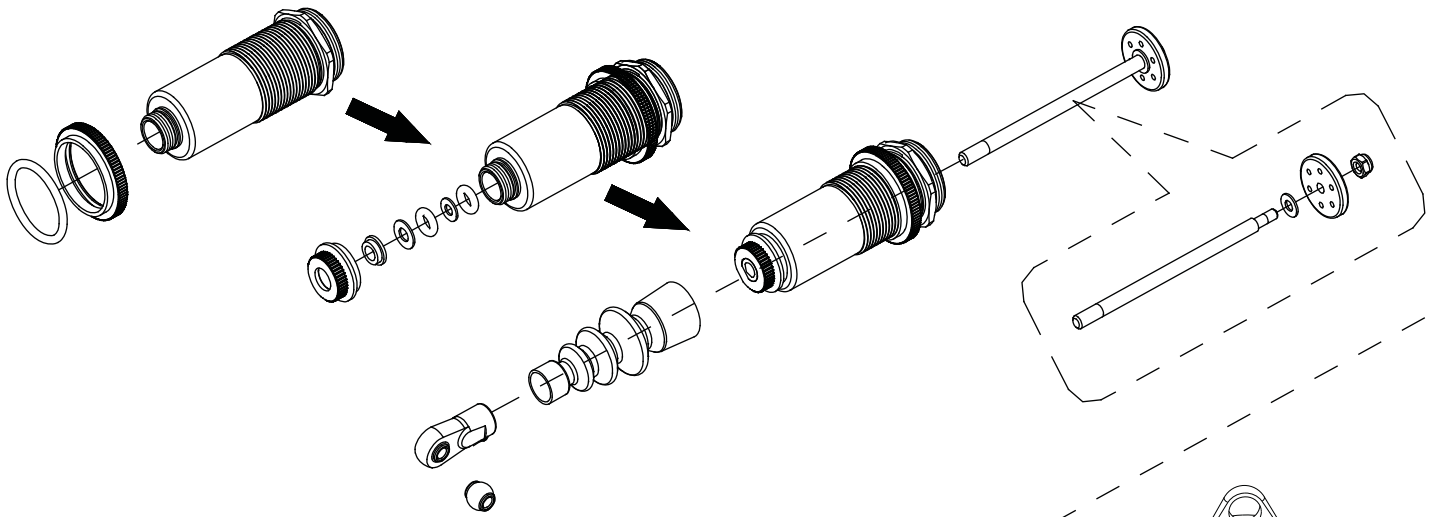

Differential Maintenance

Rear Diff Installation

Rear Suspension Assembly

Wing Assembly

Front Diff Installation

Front Suspension Arms Assembly

Front and Rear Shock Assembly

336652 (Front)

336653 (Rear)

Servo saver Assembly

Chassis and Front part Assembly

Rear part and Motro Assembly

Battery box and Servo& receiver Assembly

Tyre Assembly

<p>312001 Differential bevel gear set</p> 	<p>312002 differential connecting cup set</p> 	<p>312003 Differential shaft set</p> 	<p>312004 Differential case set</p> 
<p>312006 Connecting cup for brake set</p> 	<p>336100 Bevel gear set</p> 	<p>312012 Screw set</p> 	<p>312014 Servo saver shaft</p> 
<p>312024 Clip slide set</p> 	<p>312025 Buffer hex column</p> 	<p>312033 Rear upper connecting rod set</p> 	<p>312054 Rear wheel shaft</p> 
<p>312055 Mid shaft</p> 	<p>312056 Swing shaft</p> 	<p>312063 Ball end</p> 	<p>312064 Ball end</p> 
<p>312088 Front clip slice</p> 	<p>336101 Mid gear</p> 	<p>312183 shock absorber accessories set</p> 	<p>336643 shock spring</p> 
<p>312185 dust cover</p> 	<p>312801 Steering mount set</p> 	<p>336644 Front lower suspension</p> 	<p>312805 Rear shaft mount</p> 

<p>312806 buffer set</p> 	<p>336645 Ball screw set</p> 	<p>312809 Front CVD shaft set</p> 	<p>336646 Front upper suspension set</p> 
<p>336647 Rear Lower suspension</p> 	<p>312818 Rear fender</p> 	<p>312821 Front&Rear Reinforced rod</p> 	<p>312083 Steering connecting plate</p> 
<p>312825 Steering connecting rod set</p> 	<p>336648 Front upper plate</p> 	<p>336649 Front shock tower</p> 	<p>336650 Rear shock tower</p> 
<p>312835 Front sway bar</p> 	<p>312836 Rear sway bar</p> 	<p>312840 Shock ball joint</p> 	<p>312854 Bumper</p> 
<p>336651 Tire set</p> 	<p>336652 Front shock absorber</p> 	<p>336653 Rear shock absorber</p> 	<p>336654 AL steering servo arm 25T</p> 
<p>336655 Shock absorber Body set</p> 	<p>336656 Gear box</p> 	<p>336657 motor mount</p> 	<p>302002 small steel hevel connecting cup</p> 