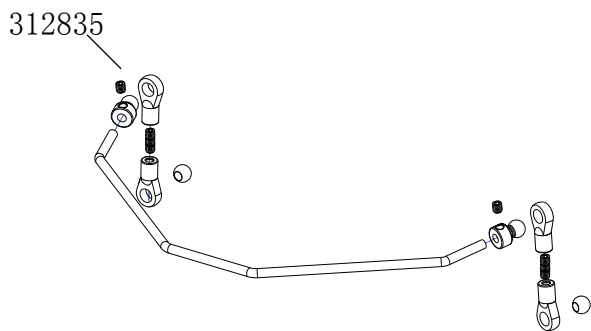

Differential Maintenance

Rear Diff Installation

Rear Suspension Assembly

Wing Assembly

Front Diff Installation

Front Suspension Arms Assembly

Front and Rear Shock Assembly

336652 (Front)

336653 (Rear)

Servo saver Assembly

Chassis and Front part Assembly

Rear part and Motro Assembly

Battery box and Servo& receiver Assembly

Tyre Assembly

<p>312001 Differential bevel gear set</p> 	<p>312002 differential connecting cup set</p> 	<p>312003 Differential shaft set</p> 	<p>312004 Differential case set</p> 
<p>312006 Connecting cup for brake set</p> 	<p>336100 Bevel gear set</p> 	<p>312012 Screw set</p> 	<p>312014 Servo saver shaft</p> 
<p>312024 Clip slide set</p> 	<p>312025 Buffer hex column</p> 	<p>312033 Rear upper connecting rod set</p> 	<p>312054 Rear wheel shaft</p> 
<p>312055 Mid shaft</p> 	<p>312056 Swing shaft</p> 	<p>312063 Ball end</p> 	<p>312064 Ball end</p> 
<p>312088 Front clip slice</p> 	<p>336101 Mid gear</p> 	<p>312183 shock absorber accessories set</p> 	<p>336643 shock spring</p> 
<p>312185 dust cover</p> 	<p>312801 Steering mount set</p> 	<p>336644 Front lower suspension</p> 	<p>312805 Rear shaft mount</p> 

<p>312806 buffer set</p> 	<p>336645 Ball screw set</p> 	<p>312809 Front CVD shaft set</p> 	<p>336646 Front upper suspension set</p> 
<p>336647 Rear Lower suspension</p> 	<p>312818 Rear fender</p> 	<p>312821 Front&Rear Reinforced rod</p> 	<p>312083 Steering connecting plate</p> 
<p>312825 Steering connecting rod set</p> 	<p>336648 Front upper plate</p> 	<p>336649 Front shock tower</p> 	<p>336650 Rear shock tower</p> 
<p>312835 Front sway bar</p> 	<p>312836 Rear sway bar</p> 	<p>312840 Shock ball joint</p> 	<p>312854 Bumper</p> 
<p>336651 Tire set</p> 	<p>336652 Front shock absorber</p> 	<p>336653 Rear shock absorber</p> 	<p>336654 AL steering servo arm 25T</p> 
<p>336655 Shock absorber Body set</p> 	<p>336656 Gear box</p> 	<p>336657 motor mount</p> 	<p>302002 small steel hevel connecting cup</p> 