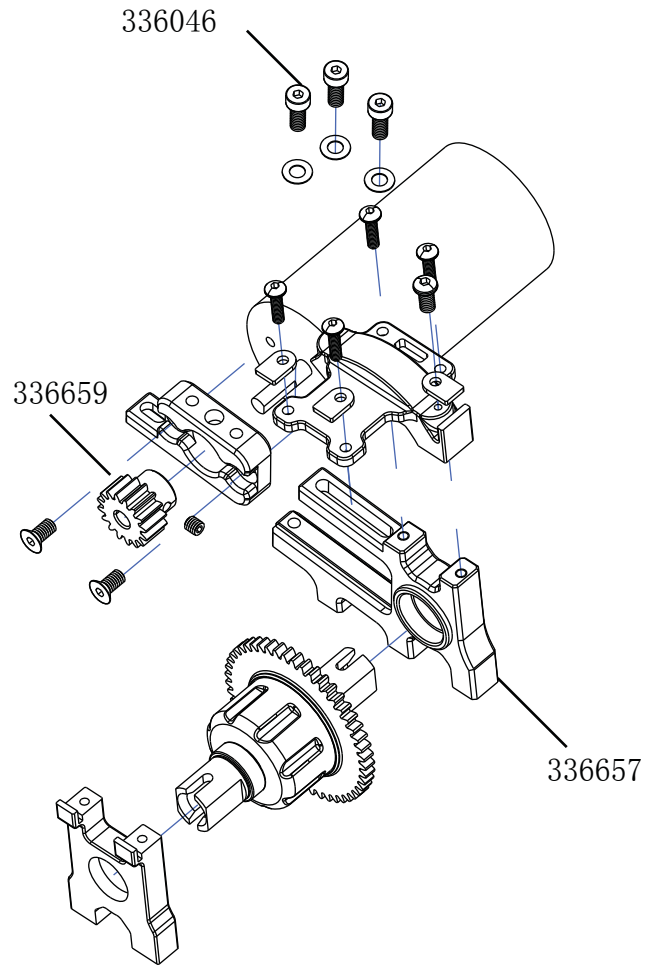

336653 (Rear)

Servo saver Assembly

Chassis and Front part Assembly

Rear part and Motro Assembly

Battery box and Servo& receiver Assembly

Tyre Assembly

<p>312001 Differential bevel gear set</p> 	<p>312002 differential connecting cup set</p> 	<p>312003 Differential shaft set</p> 	<p>312004 Differential case set</p> 
<p>312006 Connecting cup for brake set</p> 	<p>336100 Bevel gear set</p> 	<p>312012 Screw set</p> 	<p>312014 Servo saver shaft</p> 
<p>312024 Clip slide set</p> 	<p>312025 Buffer hex column</p> 	<p>312033 Rear upper connecting rod set</p> 	<p>312054 Rear wheel shaft</p> 
<p>312055 Mid shaft</p> 	<p>312056 Swing shaft</p> 	<p>312063 Ball end</p> 	<p>312064 Ball end</p> 
<p>312088 Front clip slice</p> 	<p>336101 Mid gear</p> 	<p>312183 shock absorber accessories set</p> 	<p>336643 shock spring</p> 
<p>312185 dust cover</p> 	<p>312801 Steering mount set</p> 	<p>336644 Front lower suspension</p> 	<p>312805 Rear shaft mount</p> 

<p>582008 Bearing 8*16*5</p> 	<p>582009 Bearing(oil) 6*10*3</p> 	<p>584002 Set screw M4*4</p> 	<p>584005 Set screw M5*5</p> 
<p>584001 Set screw M3*3</p> 	<p>587003 Nylon nut M2.5</p> 	<p>587004 Nylon nut M3</p> 	<p>587005 Nylon nut M4</p> 
<p>521079 umbrella head hex screw M3*6</p> 	<p>521073 umbrella head hex screw M3*8</p> 	<p>312213 umbrella head hex screw M3*10</p> 	<p>312212 umbrella head hex screw M3*12</p> 
<p>312216 umbrella head hex screw M3*15</p> 	<p>336102 umbrella head hex screw M3*18</p> 	<p>336103 umbrella head hex screw M3*20</p> 	<p>336102 umbrella head hex screw M3*22</p> 
<p>312208 umbrella head hex screw M4*12</p> 	<p>336105 umbrella head hex screw M4*20</p> 	<p>521084 Flat head hex screw M3*8</p> 	<p>521085 Flat head hex screw M3*10</p> 
<p>521080 Flat head hex screw M3*12</p> 	<p>336106 Flat head hex screw M4*10</p> 	<p>336107 Flat head hex screw M4*12</p> 	<p>583107 Round headed screw M3*28</p> 