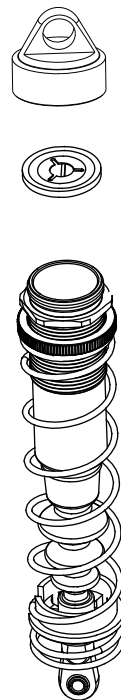

Differential Maintenance

Rear Diff Installation

Rear Suspension Assembly

Wing Assembly

Front Diff Installation

Front Suspension Arms Assembly

Front and Rear Shock Assembly

336652 (Front)

336653 (Rear)

Servo saver Assembly

Chassis and Front part Assembly

Rear part and Motro Assembly

Battery box and Servo& receiver Assembly

Tyre Assembly

<p>312001 Differential bevel gear set</p> 	<p>312002 differential connecting cup set</p> 	<p>312003 Differential shaft set</p> 	<p>312004 Differential case set</p> 
<p>312006 Connecting cup for brake set</p> 	<p>336100 Bevel gear set</p> 	<p>312012 Screw set</p> 	<p>312014 Servo saver shaft</p> 
<p>312024 Clip slide set</p> 	<p>312025 Buffer hex column</p> 	<p>312033 Rear upper connecting rod set</p> 	<p>312054 Rear wheel shaft</p> 
<p>312055 Mid shaft</p> 	<p>312056 Swing shaft</p> 	<p>312063 Ball end</p> 	<p>312064 Ball end</p> 
<p>312088 Front clip slice</p> 	<p>336101 Mid gear</p> 	<p>312183 shock absorber accessories set</p> 	<p>336643 shock spring</p> 
<p>312185 dust cover</p> 	<p>312801 Steering mount set</p> 	<p>336644 Front lower suspension</p> 	<p>312805 Rear shaft mount</p> 

<p>312806 buffer set</p> 	<p>336645 Ball screw set</p> 	<p>312809 Front CVD shaft set</p> 	<p>336646 Front upper suspension set</p> 
<p>336647 Rear Lower suspension</p> 	<p>312818 Rear fender</p> 	<p>312821 Front&Rear Reinforced rod</p> 	<p>312083 Steering connecting plate</p> 
<p>312825 Steering connecting rod set</p> 	<p>336648 Front upper plate</p> 	<p>336649 Front shock tower</p> 	<p>336650 Rear shock tower</p> 
<p>312835 Front sway bar</p> 	<p>312836 Rear sway bar</p> 	<p>312840 Shock ball joint</p> 	<p>312854 Bumper</p> 
<p>336651 Tire set</p> 	<p>336652 Front shock absorber</p> 	<p>336653 Rear shock absorber</p> 	<p>336654 AL steering servo arm 25T</p> 
<p>336655 Shock absorber Body set</p> 	<p>336656 Gear box</p> 	<p>336657 motor mount</p> 	<p>302002 small steel hevel connecting cup</p> 