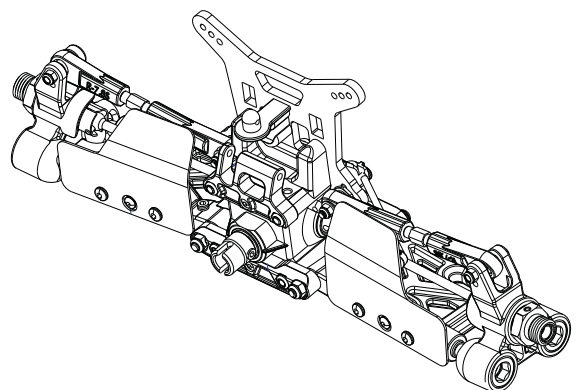

Differential Maintenance

Rear Diff Installation

Rear Suspension Assembly

Wing Assembly

Front Diff Installation

Front Suspension Arms Assembly

Front and Rear Shock Assembly

336652 (Front)

336653 (Rear)

Servo saver Assembly

Chassis and Front part Assembly

Rear part and Motro Assembly

Battery box and Servo& receiver Assembly

Tyre Assembly

<p>312001 Differential bevel gear set</p> 	<p>312002 differential connecting cup set</p> 	<p>312003 Differential shaft set</p> 	<p>312004 Differential case set</p> 
<p>312006 Connecting cup for brake set</p> 	<p>336100 Bevel gear set</p> 	<p>312012 Screw set</p> 	<p>312014 Servo saver shaft</p> 
<p>312024 Clip slide set</p> 	<p>312025 Buffer hex column</p> 	<p>312033 Rear upper connecting rod set</p> 	<p>312054 Rear wheel shaft</p> 
<p>312055 Mid shaft</p> 	<p>312056 Swing shaft</p> 	<p>312063 Ball end</p> 	<p>312064 Ball end</p> 
<p>312088 Front clip slice</p> 	<p>336101 Mid gear</p> 	<p>312183 shock absorber accessories set</p> 	<p>336643 shock spring</p> 
<p>312185 dust cover</p> 	<p>312801 Steering mount set</p> 	<p>336644 Front lower suspension</p> 	<p>312805 Rear shaft mount</p> 

<p>312806 buffer set</p> 	<p>336645 Ball screw set</p> 	<p>312809 Front CVD shaft set</p> 	<p>336646 Front upper suspension set</p> 
<p>336647 Rear Lower suspension</p> 	<p>312818 Rear fender</p> 	<p>312821 Front&Rear Reinforced rod</p> 	<p>312083 Steering connecting plate</p> 
<p>312825 Steering connecting rod set</p> 	<p>336648 Front upper plate</p> 	<p>336649 Front shock tower</p> 	<p>336650 Rear shock tower</p> 
<p>312835 Front sway bar</p> 	<p>312836 Rear sway bar</p> 	<p>312840 Shock ball joint</p> 	<p>312854 Bumper</p> 
<p>336651 Tire set</p> 	<p>336652 Front shock absorber</p> 	<p>336653 Rear shock absorber</p> 	<p>336654 AL steering servo arm 25T</p> 
<p>336655 Shock absorber Body set</p> 	<p>336656 Gear box</p> 	<p>336657 motor mount</p> 	<p>302002 small steel hevel connecting cup</p> 