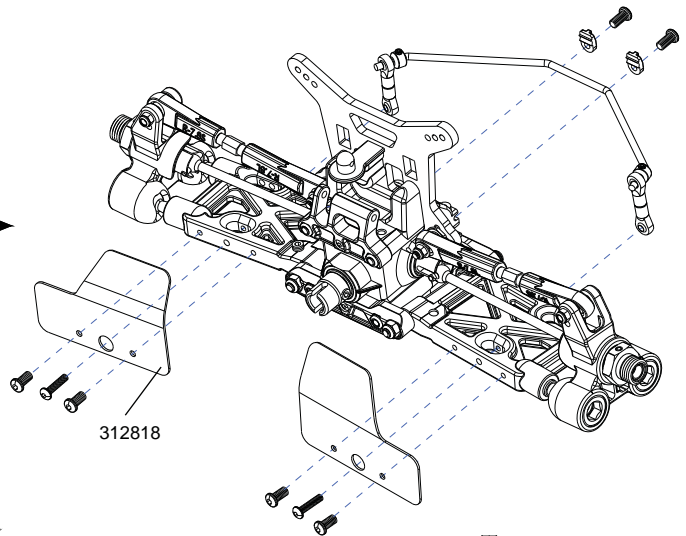

Differential Maintenance

Rear Diff Installation

Rear Suspension Assembly

Wing Assembly

Front Diff Installation

Front Suspension Arms Assembly

Front and Rear Shock Assembly

336652 (Front)

336653 (Rear)

Servo saver Assembly

Chassis and Front part Assembly

Rear part and Motro Assembly

Battery box and Servo& receiver Assembly

Tyre Assembly

<p>312001 Differential bevel gear set</p> 	<p>312002 differential connecting cup set</p> 	<p>312003 Differential shaft set</p> 	<p>312004 Differential case set</p> 
<p>312006 Connecting cup for brake set</p> 	<p>336100 Bevel gear set</p> 	<p>312012 Screw set</p> 	<p>312014 Servo saver shaft</p> 
<p>312024 Clip slide set</p> 	<p>312025 Buffer hex column</p> 	<p>312033 Rear upper connecting rod set</p> 	<p>312054 Rear wheel shaft</p> 
<p>312055 Mid shaft</p> 	<p>312056 Swing shaft</p> 	<p>312063 Ball end</p> 	<p>312064 Ball end</p> 
<p>312088 Front clip slice</p> 	<p>336101 Mid gear</p> 	<p>312183 shock absorber accessories set</p> 	<p>336643 shock spring</p> 
<p>312185 dust cover</p> 	<p>312801 Steering mount set</p> 	<p>336644 Front lower suspension</p> 	<p>312805 Rear shaft mount</p> 

<p>312806 buffer set</p> 	<p>336645 Ball screw set</p> 	<p>312809 Front CVD shaft set</p> 	<p>336646 Front upper suspension set</p> 
<p>336647 Rear Lower suspension</p> 	<p>312818 Rear fender</p> 	<p>312821 Front&Rear Reinforced rod</p> 	<p>312083 Steering connecting plate</p> 
<p>312825 Steering connecting rod set</p> 	<p>336648 Front upper plate</p> 	<p>336649 Front shock tower</p> 	<p>336650 Rear shock tower</p> 
<p>312835 Front sway bar</p> 	<p>312836 Rear sway bar</p> 	<p>312840 Shock ball joint</p> 	<p>312854 Bumper</p> 
<p>336651 Tire set</p> 	<p>336652 Front shock absorber</p> 	<p>336653 Rear shock absorber</p> 	<p>336654 AL steering servo arm 25T</p> 
<p>336655 Shock absorber Body set</p> 	<p>336656 Gear box</p> 	<p>336657 motor mount</p> 	<p>302002 small steel hevel connecting cup</p> 