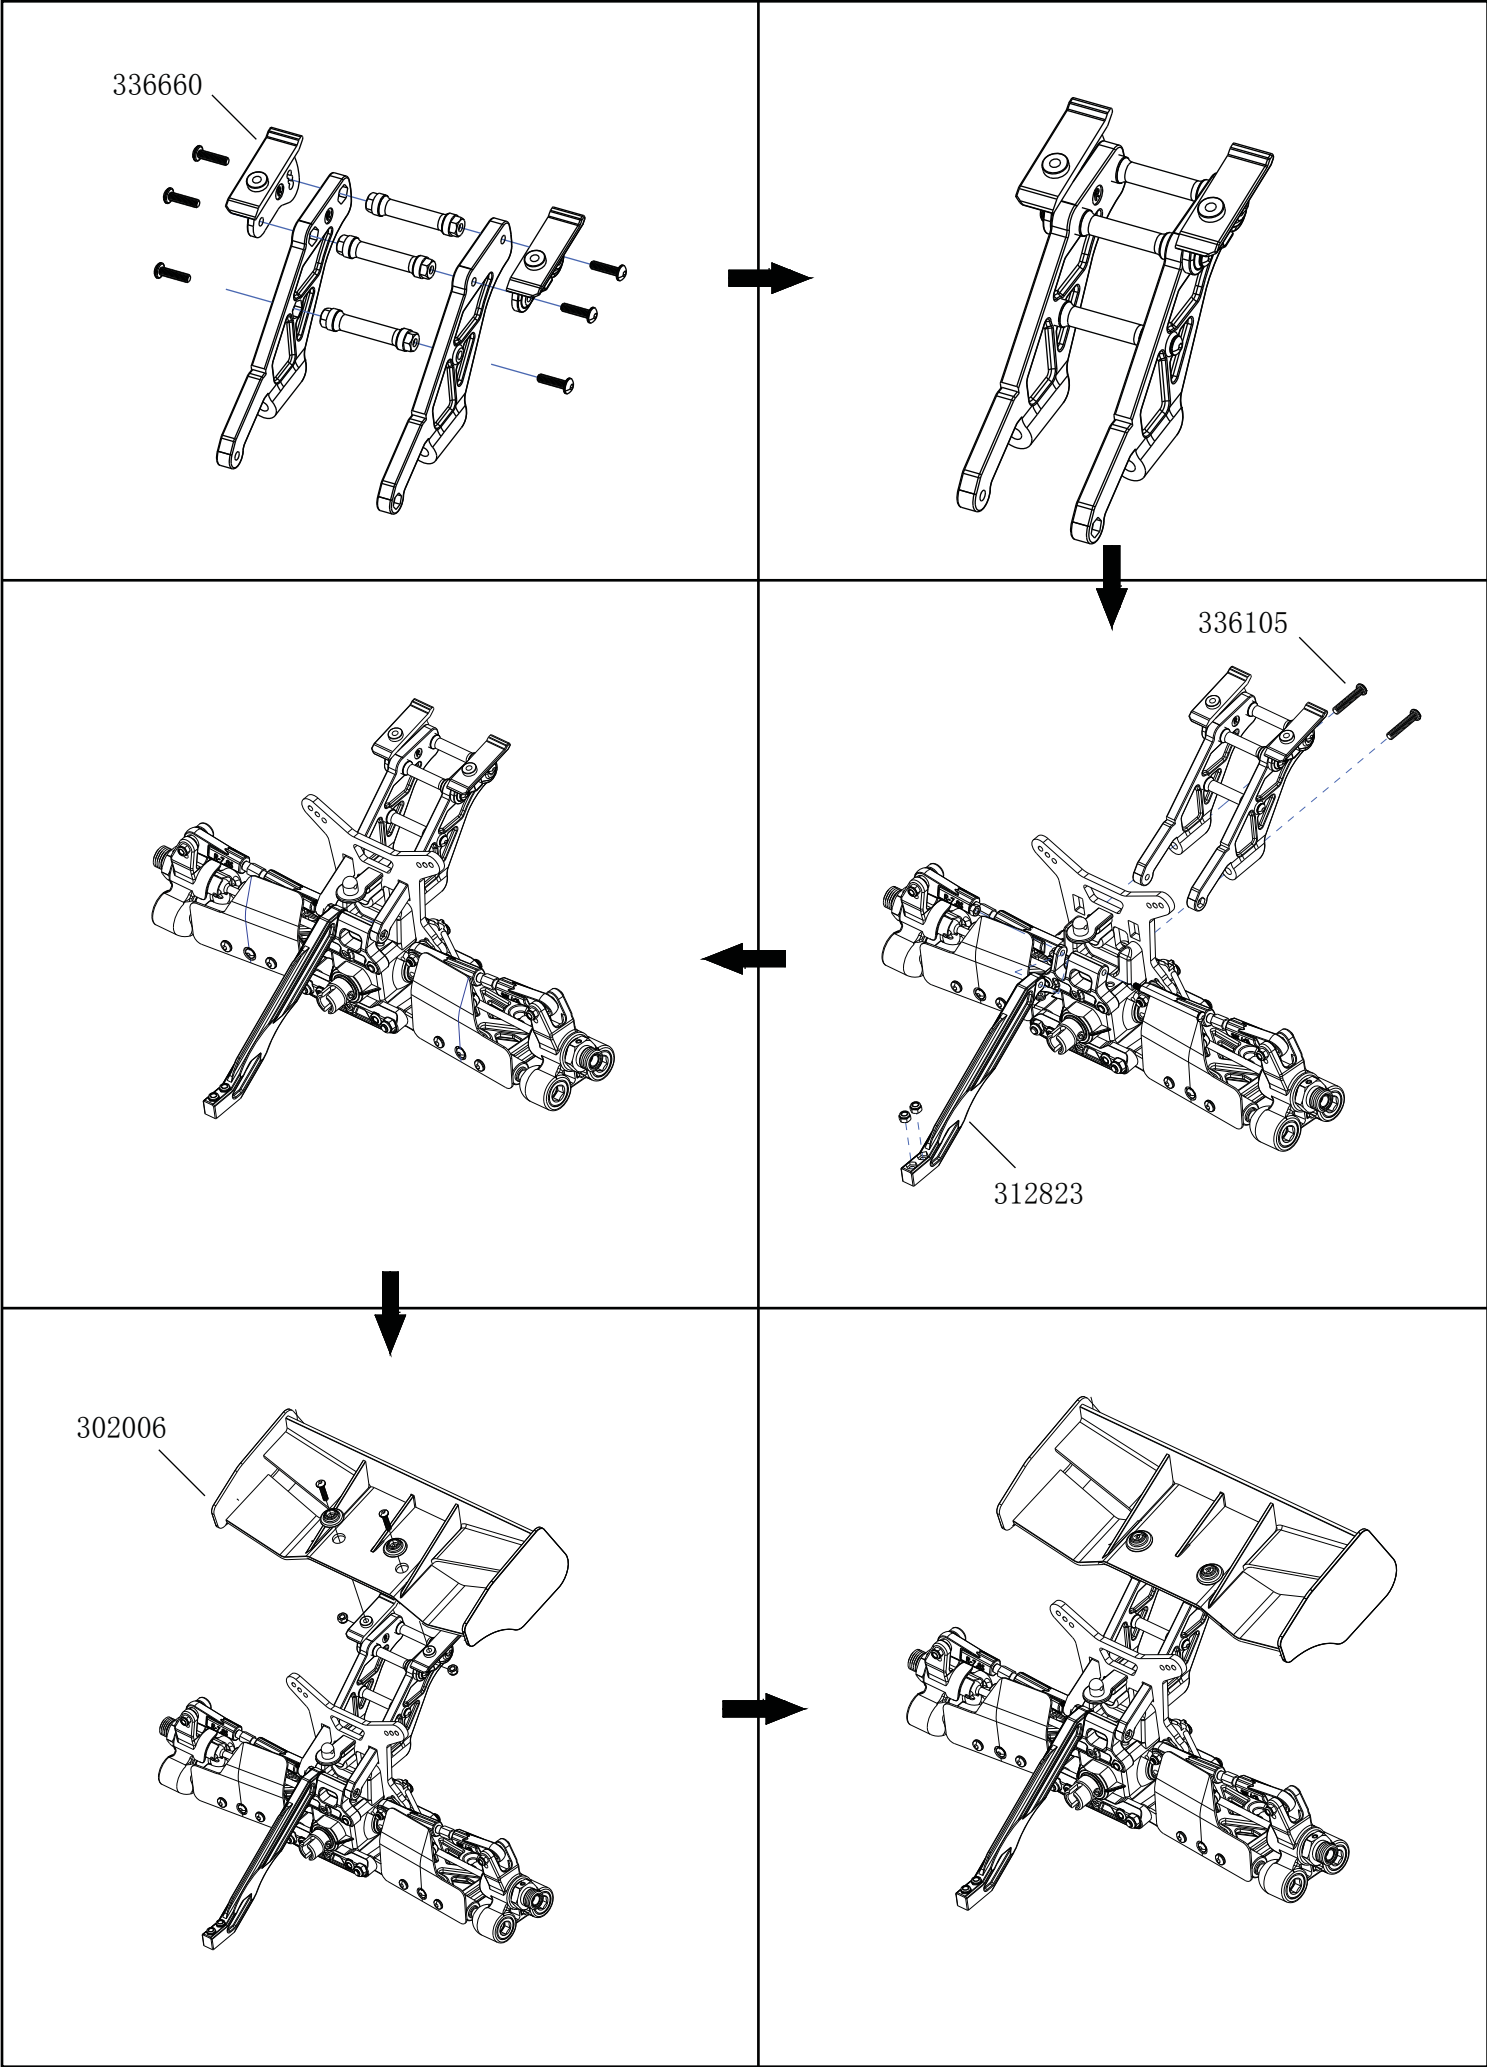

Wing Assembly