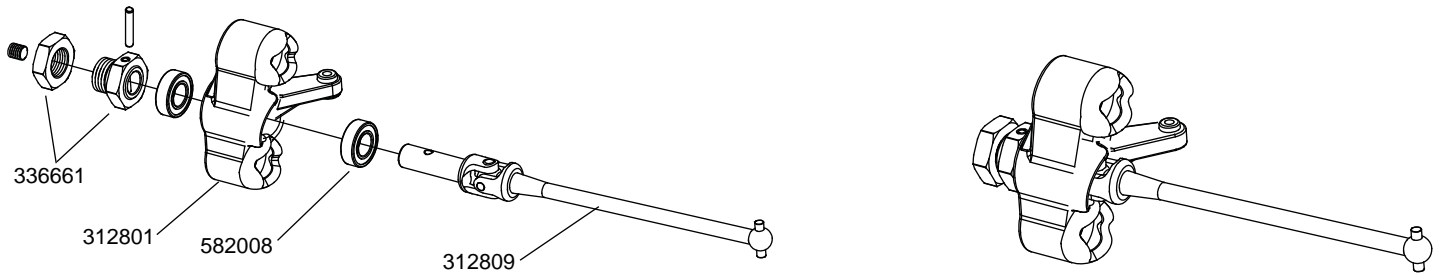

Differential Maintenance

Rear Diff Installation

Rear Suspension Assembly

Wing Assembly

Front Diff Installation

Front Suspension Arms Assembly

Front and Rear Shock Assembly

336652 (Front)

336653 (Rear)

Servo saver Assembly

Chassis and Front part Assembly

Rear part and Motro Assembly

Battery box and Servo& receiver Assembly

Tyre Assembly

<p>312001 Differential bevel gear set</p> 	<p>312002 differential connecting cup set</p> 	<p>312003 Differential shaft set</p> 	<p>312004 Differential case set</p> 
<p>312006 Connecting cup for brake set</p> 	<p>336100 Bevel gear set</p> 	<p>312012 Screw set</p> 	<p>312014 Servo saver shaft</p> 
<p>312024 Clip slide set</p> 	<p>312025 Buffer hex column</p> 	<p>312033 Rear upper connecting rod set</p> 	<p>312054 Rear wheel shaft</p> 
<p>312055 Mid shaft</p> 	<p>312056 Swing shaft</p> 	<p>312063 Ball end</p> 	<p>312064 Ball end</p> 
<p>312088 Front clip slice</p> 	<p>336101 Mid gear</p> 	<p>312183 shock absorber accessories set</p> 	<p>336643 shock spring</p> 
<p>312185 dust cover</p> 	<p>312801 Steering mount set</p> 	<p>336644 Front lower suspension</p> 	<p>312805 Rear shaft mount</p> 