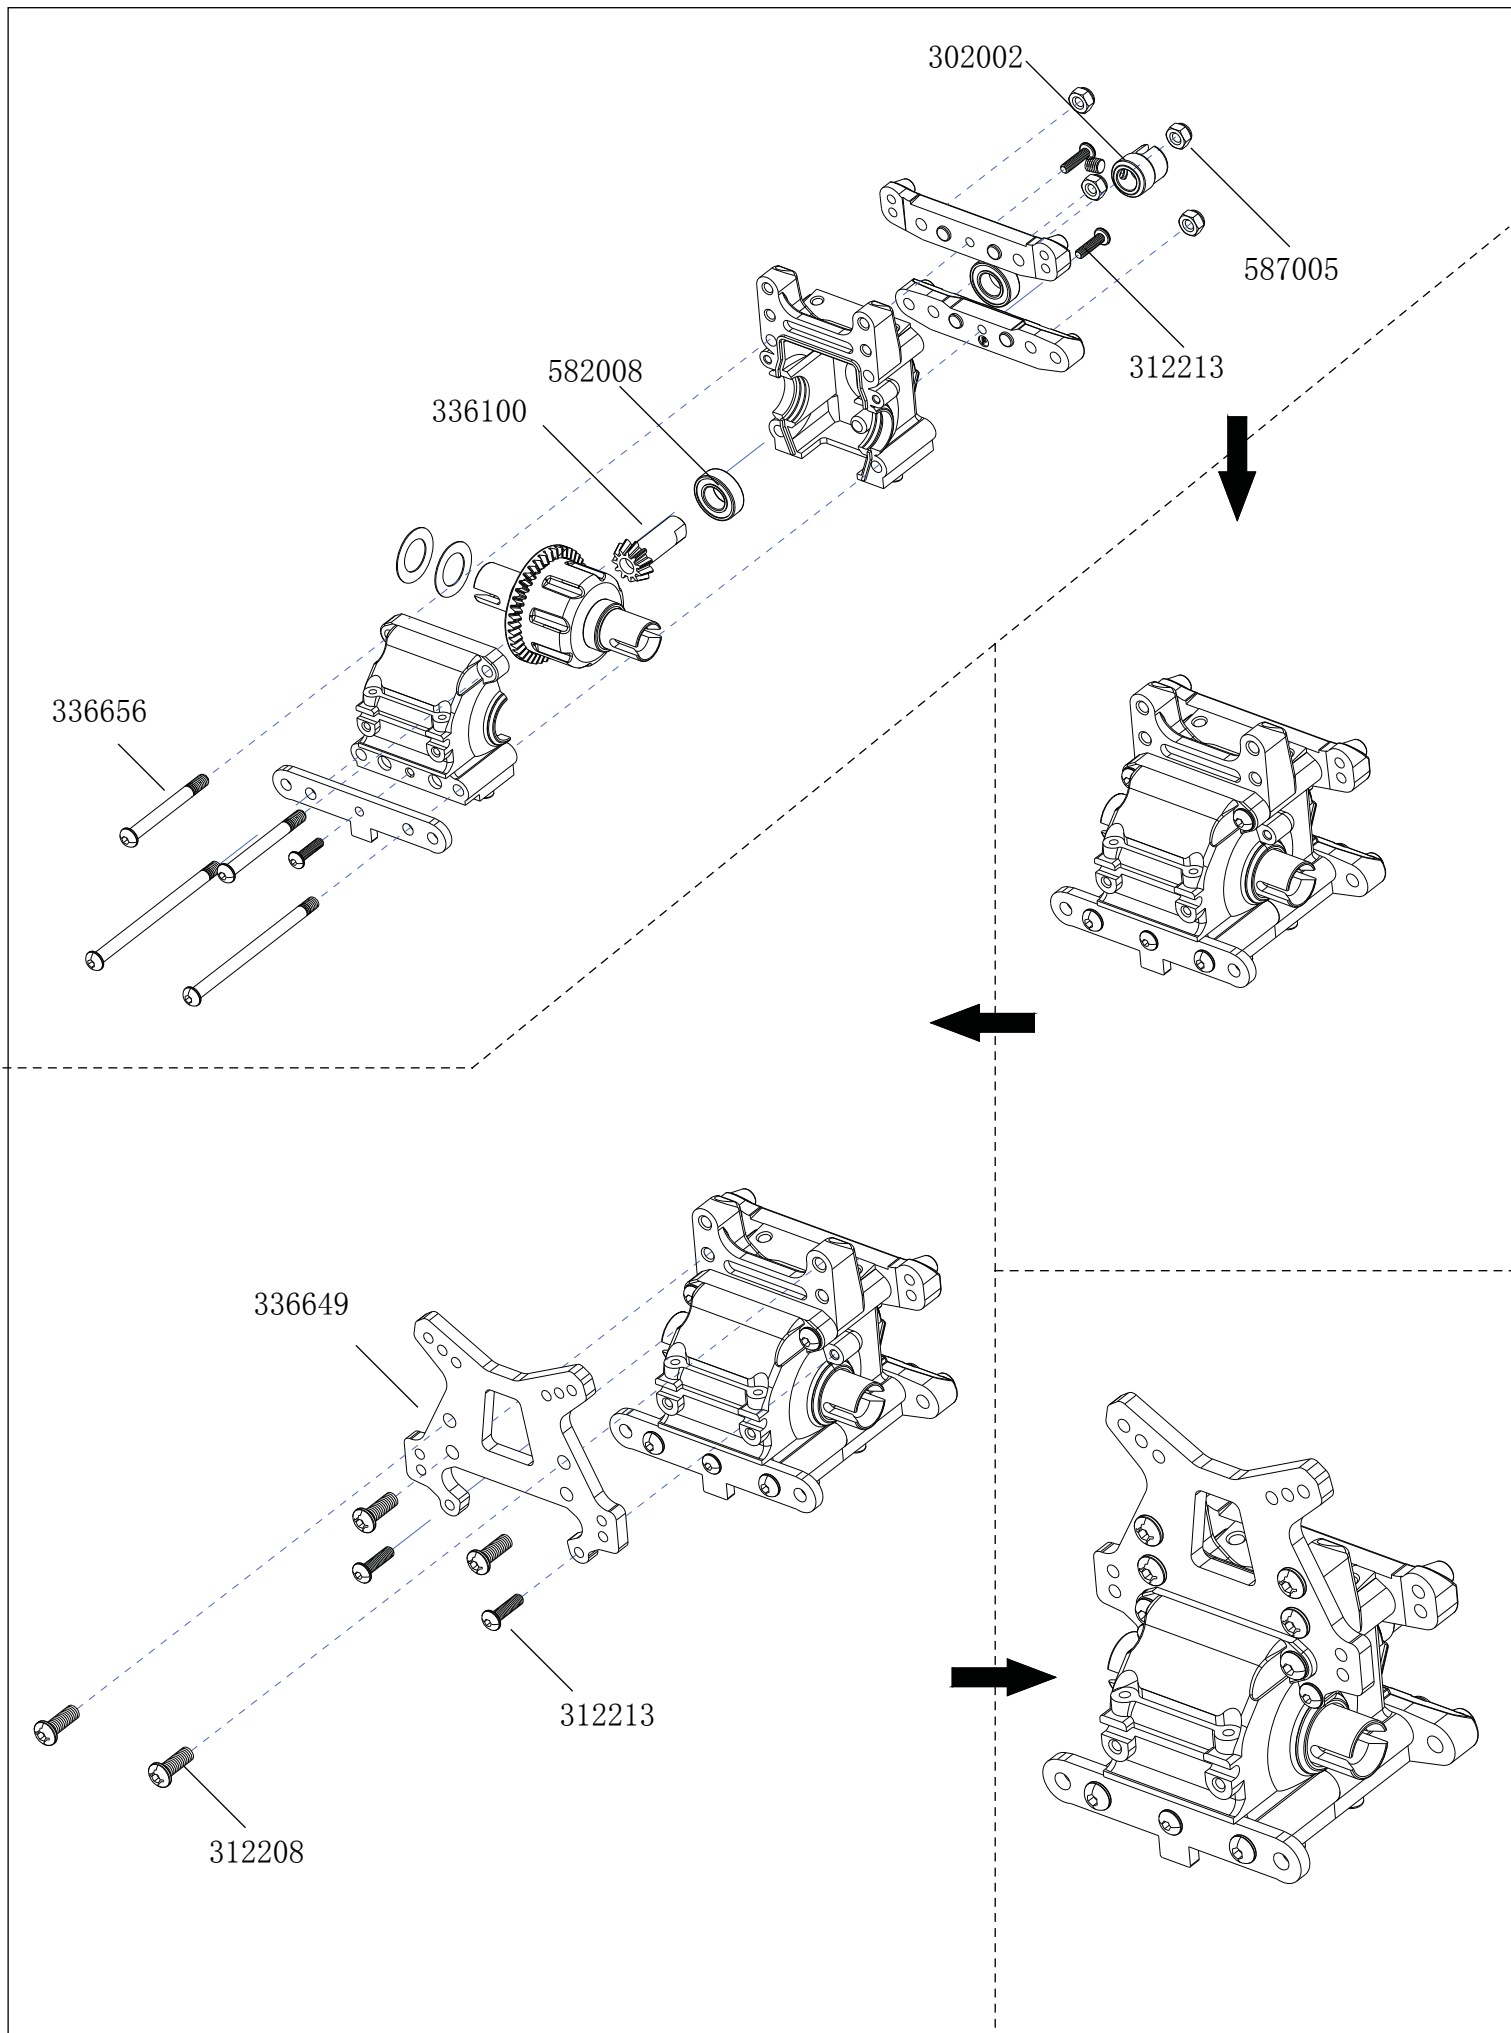

Front Diff Installation