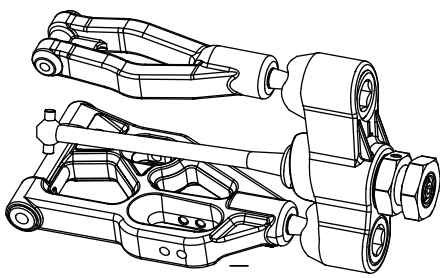

Differential Maintenance

Rear Diff Installation

Rear Suspension Assembly

Wing Assembly

Front Diff Installation

Front Suspension Arms Assembly

Front and Rear Shock Assembly

336652 (Front)

336653 (Rear)

Servo saver Assembly

Chassis and Front part Assembly

Rear part and Motro Assembly

Battery box and Servo& receiver Assembly

Tyre Assembly

<p>312001 Differential bevel gear set</p> 	<p>312002 differential connecting cup set</p> 	<p>312003 Differential shaft set</p> 	<p>312004 Differential case set</p> 
<p>312006 Connecting cup for brake set</p> 	<p>336100 Bevel gear set</p> 	<p>312012 Screw set</p> 	<p>312014 Servo saver shaft</p> 
<p>312024 Clip slide set</p> 	<p>312025 Buffer hex column</p> 	<p>312033 Rear upper connecting rod set</p> 	<p>312054 Rear wheel shaft</p> 
<p>312055 Mid shaft</p> 	<p>312056 Swing shaft</p> 	<p>312063 Ball end</p> 	<p>312064 Ball end</p> 
<p>312088 Front clip slice</p> 	<p>336101 Mid gear</p> 	<p>312183 shock absorber accessories set</p> 	<p>336643 shock spring</p> 
<p>312185 dust cover</p> 	<p>312801 Steering mount set</p> 	<p>336644 Front lower suspension</p> 	<p>312805 Rear shaft mount</p> 