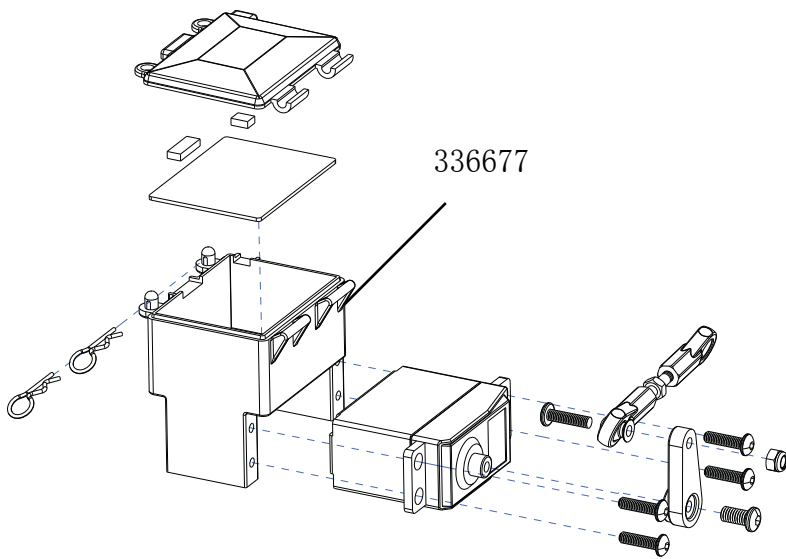

336653 (Rear)

Servo saver Assembly

Chassis and Front part Assembly

Rear part and Motro Assembly

Battery box and Servo& receiver Assembly

Tyre Assembly

<p>312001 Differential bevel gear set</p> 	<p>312002 differential connecting cup set</p> 	<p>312003 Differential shaft set</p> 	<p>312004 Differential case set</p> 
<p>312006 Connecting cup for brake set</p> 	<p>336100 Bevel gear set</p> 	<p>312012 Screw set</p> 	<p>312014 Servo saver shaft</p> 
<p>312024 Clip slide set</p> 	<p>312025 Buffer hex column</p> 	<p>312033 Rear upper connecting rod set</p> 	<p>312054 Rear wheel shaft</p> 
<p>312055 Mid shaft</p> 	<p>312056 Swing shaft</p> 	<p>312063 Ball end</p> 	<p>312064 Ball end</p> 
<p>312088 Front clip slice</p> 	<p>336101 Mid gear</p> 	<p>312183 shock absorber accessories set</p> 	<p>336643 shock spring</p> 
<p>312185 dust cover</p> 	<p>312801 Steering mount set</p> 	<p>336644 Front lower suspension</p> 	<p>312805 Rear shaft mount</p> 

<p>312806 buffer set</p> 	<p>336645 Ball screw set</p> 	<p>312809 Front CVD shaft set</p> 	<p>336646 Front upper suspension set</p> 
<p>336647 Rear Lower suspension</p> 	<p>312818 Rear fender</p> 	<p>312821 Front&Rear Reinforced rod</p> 	<p>312083 Steering connecting plate</p> 
<p>312825 Steering connecting rod set</p> 	<p>336648 Front upper plate</p> 	<p>336649 Front shock tower</p> 	<p>336650 Rear shock tower</p> 
<p>312835 Front sway bar</p> 	<p>312836 Rear sway bar</p> 	<p>312840 Shock ball joint</p> 	<p>312854 Bumper</p> 
<p>336651 Tire set</p> 	<p>336652 Front shock absorber</p> 	<p>336653 Rear shock absorber</p> 	<p>336654 AL steering servo arm 25T</p> 
<p>336655 Shock absorber Body set</p> 	<p>336656 Gear box</p> 	<p>336657 motor mount</p> 	<p>302002 small steel hevel connecting cup</p> 