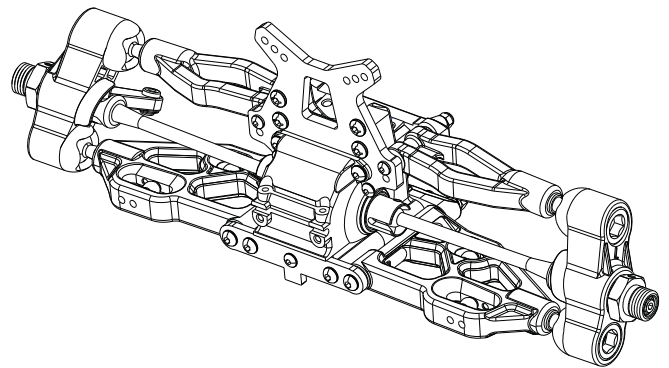

Differential Maintenance

Rear Diff Installation

Rear Suspension Assembly

Wing Assembly

Front Diff Installation

Front Suspension Arms Assembly

Front and Rear Shock Assembly

336652 (Front)

336653 (Rear)

Servo saver Assembly

Chassis and Front part Assembly

Rear part and Motro Assembly

Battery box and Servo& receiver Assembly

Tyre Assembly

<p>312001 Differential bevel gear set</p> 	<p>312002 differential connecting cup set</p> 	<p>312003 Differential shaft set</p> 	<p>312004 Differential case set</p> 
<p>312006 Connecting cup for brake set</p> 	<p>336100 Bevel gear set</p> 	<p>312012 Screw set</p> 	<p>312014 Servo saver shaft</p> 
<p>312024 Clip slide set</p> 	<p>312025 Buffer hex column</p> 	<p>312033 Rear upper connecting rod set</p> 	<p>312054 Rear wheel shaft</p> 
<p>312055 Mid shaft</p> 	<p>312056 Swing shaft</p> 	<p>312063 Ball end</p> 	<p>312064 Ball end</p> 
<p>312088 Front clip slice</p> 	<p>336101 Mid gear</p> 	<p>312183 shock absorber accessories set</p> 	<p>336643 shock spring</p> 
<p>312185 dust cover</p> 	<p>312801 Steering mount set</p> 	<p>336644 Front lower suspension</p> 	<p>312805 Rear shaft mount</p> 

<p>312806 buffer set</p> 	<p>336645 Ball screw set</p> 	<p>312809 Front CVD shaft set</p> 	<p>336646 Front upper suspension set</p> 
<p>336647 Rear Lower suspension</p> 	<p>312818 Rear fender</p> 	<p>312821 Front&Rear Reinforced rod</p> 	<p>312083 Steering connecting plate</p> 
<p>312825 Steering connecting rod set</p> 	<p>336648 Front upper plate</p> 	<p>336649 Front shock tower</p> 	<p>336650 Rear shock tower</p> 
<p>312835 Front sway bar</p> 	<p>312836 Rear sway bar</p> 	<p>312840 Shock ball joint</p> 	<p>312854 Bumper</p> 
<p>336651 Tire set</p> 	<p>336652 Front shock absorber</p> 	<p>336653 Rear shock absorber</p> 	<p>336654 AL steering servo arm 25T</p> 
<p>336655 Shock absorber Body set</p> 	<p>336656 Gear box</p> 	<p>336657 motor mount</p> 	<p>302002 small steel hevel connecting cup</p> 