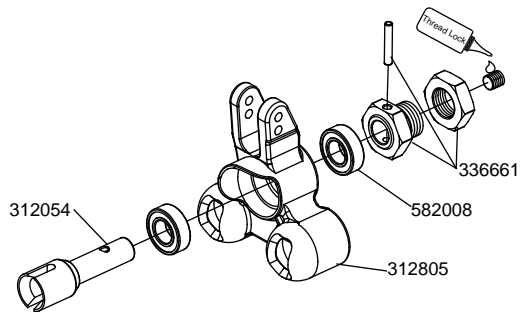

Differential Maintenance

Rear Diff Installation

Rear Suspension Assembly

Wing Assembly

Front Diff Installation

Front Suspension Arms Assembly

Front and Rear Shock Assembly

336652 (Front)

336653 (Rear)

Servo saver Assembly

Chassis and Front part Assembly

Rear part and Motro Assembly

Battery box and Servo& receiver Assembly

Tyre Assembly

<p>312001 Differential bevel gear set</p> 	<p>312002 differential connecting cup set</p> 	<p>312003 Differential shaft set</p> 	<p>312004 Differential case set</p> 
<p>312006 Connecting cup for brake set</p> 	<p>336100 Bevel gear set</p> 	<p>312012 Screw set</p> 	<p>312014 Servo saver shaft</p> 
<p>312024 Clip slide set</p> 	<p>312025 Buffer hex column</p> 	<p>312033 Rear upper connecting rod set</p> 	<p>312054 Rear wheel shaft</p> 
<p>312055 Mid shaft</p> 	<p>312056 Swing shaft</p> 	<p>312063 Ball end</p> 	<p>312064 Ball end</p> 
<p>312088 Front clip slice</p> 	<p>336101 Mid gear</p> 	<p>312183 shock absorber accessories set</p> 	<p>336643 shock spring</p> 
<p>312185 dust cover</p> 	<p>312801 Steering mount set</p> 	<p>336644 Front lower suspension</p> 	<p>312805 Rear shaft mount</p> 

<p>312806 buffer set</p> 	<p>336645 Ball screw set</p> 	<p>312809 Front CVD shaft set</p> 	<p>336646 Front upper suspension set</p> 
<p>336647 Rear Lower suspension</p> 	<p>312818 Rear fender</p> 	<p>312821 Front&Rear Reinforced rod</p> 	<p>312083 Steering connecting plate</p> 
<p>312825 Steering connecting rod set</p> 	<p>336648 Front upper plate</p> 	<p>336649 Front shock tower</p> 	<p>336650 Rear shock tower</p> 
<p>312835 Front sway bar</p> 	<p>312836 Rear sway bar</p> 	<p>312840 Shock ball joint</p> 	<p>312854 Bumper</p> 
<p>336651 Tire set</p> 	<p>336652 Front shock absorber</p> 	<p>336653 Rear shock absorber</p> 	<p>336654 AL steering servo arm 25T</p> 
<p>336655 Shock absorber Body set</p> 	<p>336656 Gear box</p> 	<p>336657 motor mount</p> 	<p>302002 small steel hevel connecting cup</p> 