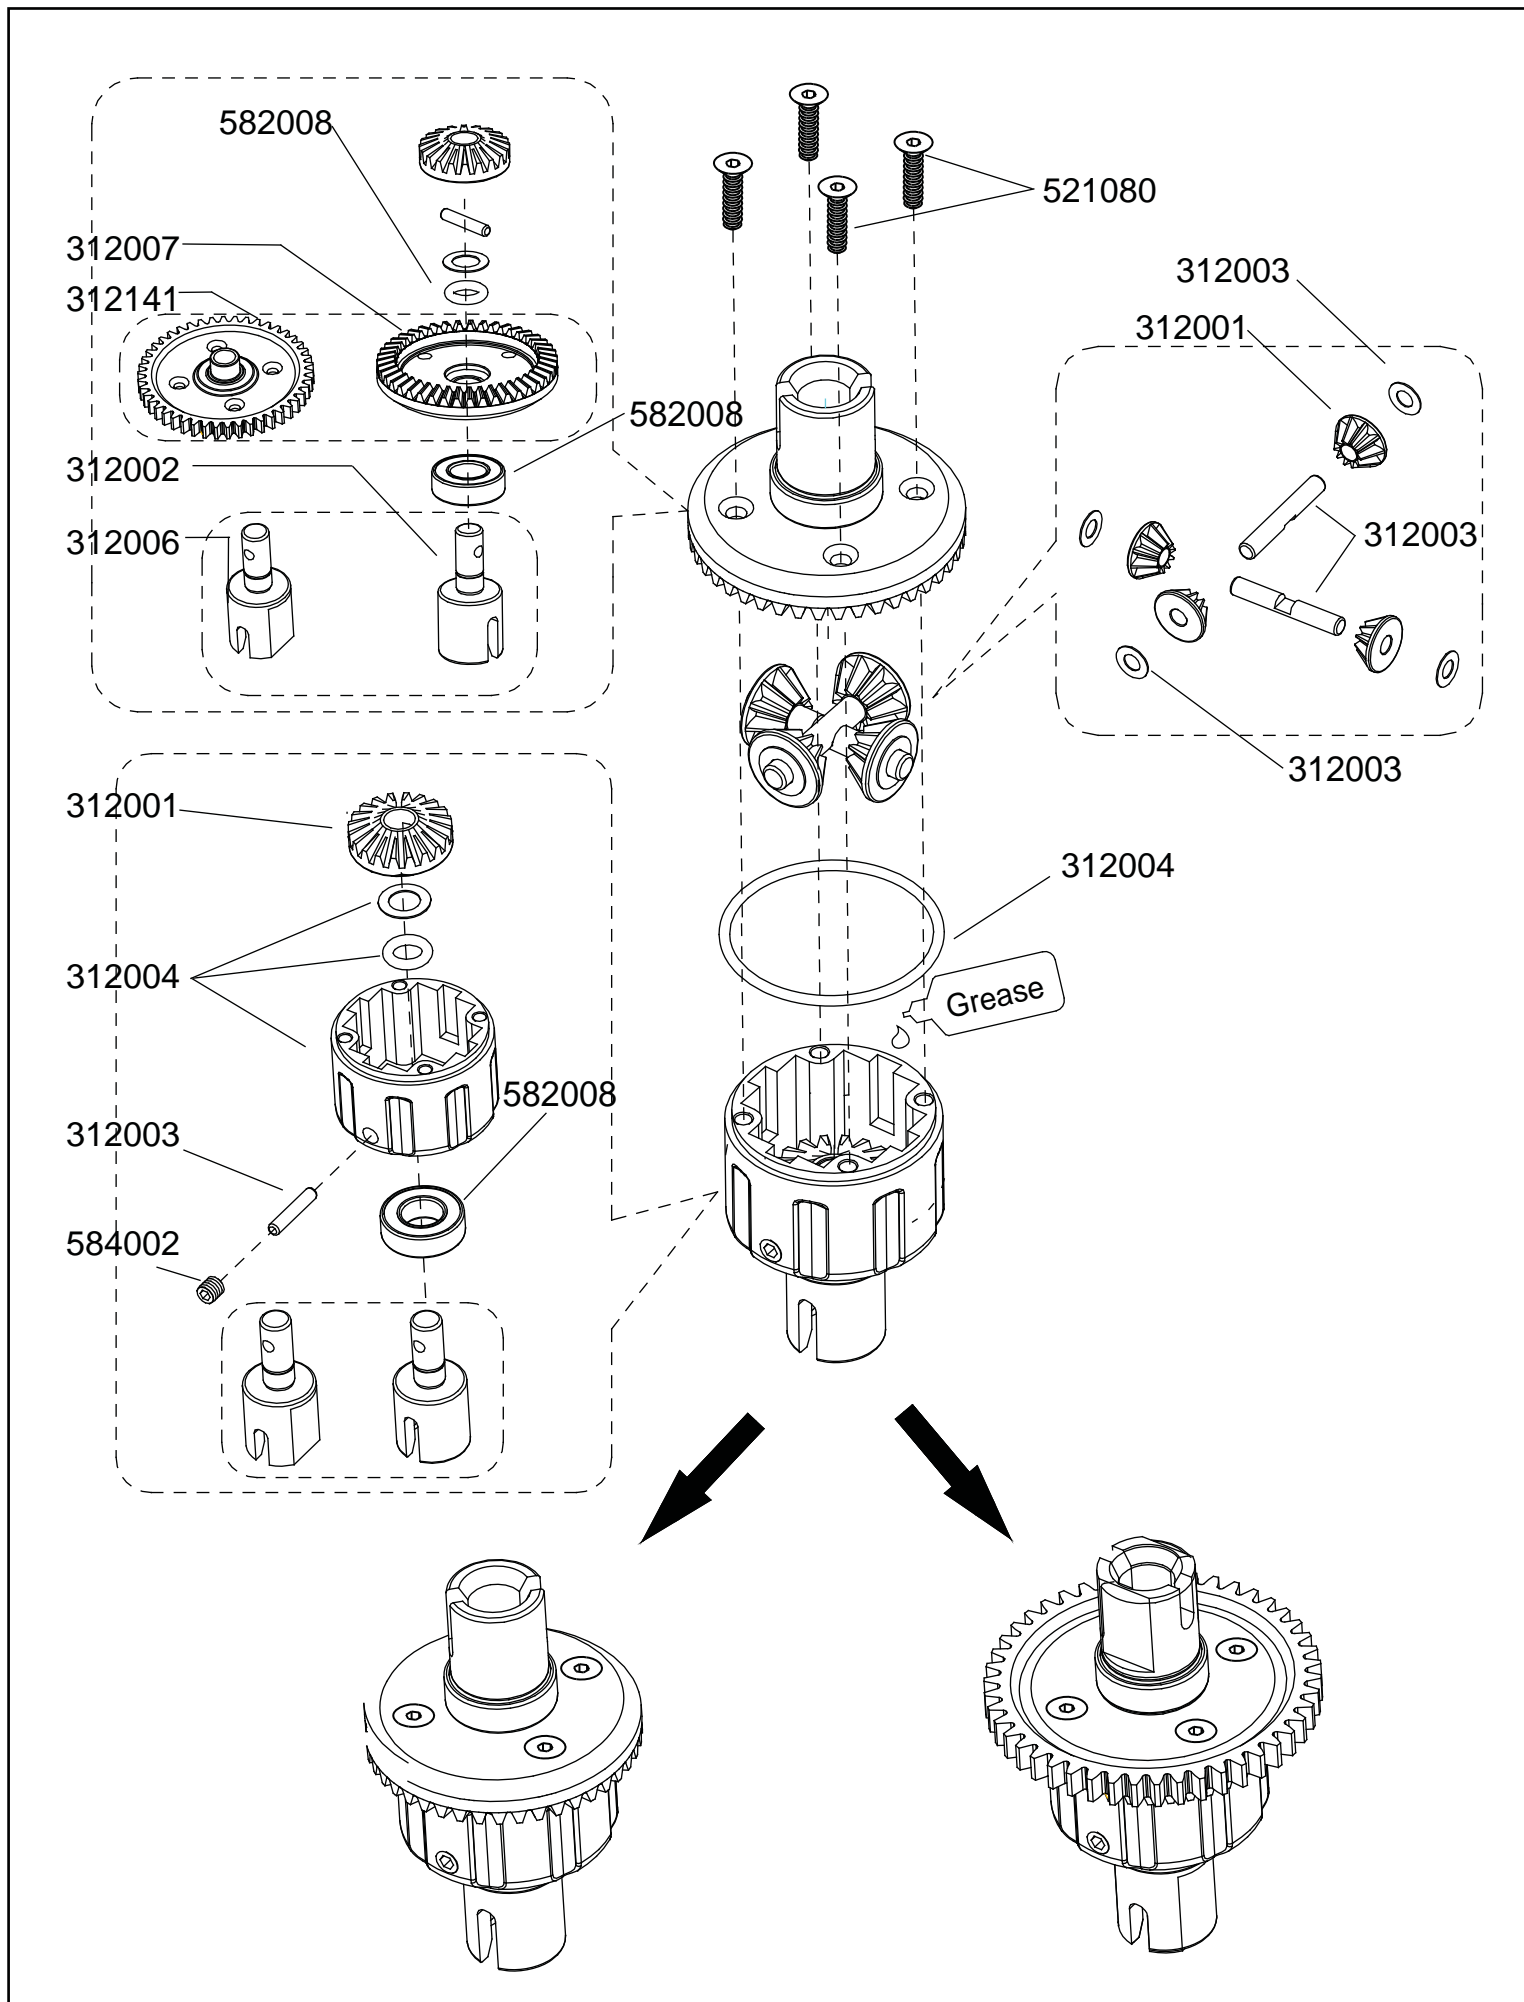

Differential Maintenance