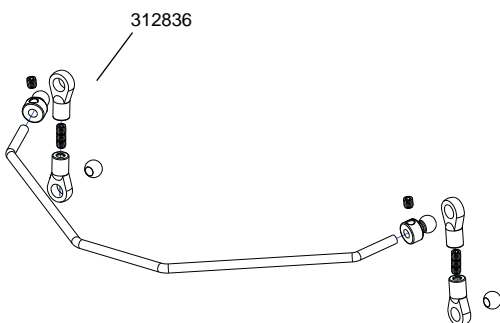

Differential Maintenance

Rear Diff Installation

Rear Suspension Assembly

Wing Assembly

Front Diff Installation

Front Suspension Arms Assembly

Front and Rear Shock Assembly

336652 (Front)

336653 (Rear)

Servo saver Assembly

Chassis and Front part Assembly

Rear part and Motro Assembly

Battery box and Servo& receiver Assembly

Tyre Assembly

<p>312001 Differential bevel gear set</p> 	<p>312002 differential connecting cup set</p> 	<p>312003 Differential shaft set</p> 	<p>312004 Differential case set</p> 
<p>312006 Connecting cup for brake set</p> 	<p>336100 Bevel gear set</p> 	<p>312012 Screw set</p> 	<p>312014 Servo saver shaft</p> 
<p>312024 Clip slide set</p> 	<p>312025 Buffer hex column</p> 	<p>312033 Rear upper connecting rod set</p> 	<p>312054 Rear wheel shaft</p> 
<p>312055 Mid shaft</p> 	<p>312056 Swing shaft</p> 	<p>312063 Ball end</p> 	<p>312064 Ball end</p> 
<p>312088 Front clip slice</p> 	<p>336101 Mid gear</p> 	<p>312183 shock absorber accessories set</p> 	<p>336643 shock spring</p> 
<p>312185 dust cover</p> 	<p>312801 Steering mount set</p> 	<p>336644 Front lower suspension</p> 	<p>312805 Rear shaft mount</p> 

<p>312806 buffer set</p> 	<p>336645 Ball screw set</p> 	<p>312809 Front CVD shaft set</p> 	<p>336646 Front upper suspension set</p> 
<p>336647 Rear Lower suspension</p> 	<p>312818 Rear fender</p> 	<p>312821 Front&Rear Reinforced rod</p> 	<p>312083 Steering connecting plate</p> 
<p>312825 Steering connecting rod set</p> 	<p>336648 Front upper plate</p> 	<p>336649 Front shock tower</p> 	<p>336650 Rear shock tower</p> 
<p>312835 Front sway bar</p> 	<p>312836 Rear sway bar</p> 	<p>312840 Shock ball joint</p> 	<p>312854 Bumper</p> 
<p>336651 Tire set</p> 	<p>336652 Front shock absorber</p> 	<p>336653 Rear shock absorber</p> 	<p>336654 AL steering servo arm 25T</p> 
<p>336655 Shock absorber Body set</p> 	<p>336656 Gear box</p> 	<p>336657 motor mount</p> 	<p>302002 small steel hevel connecting cup</p> 