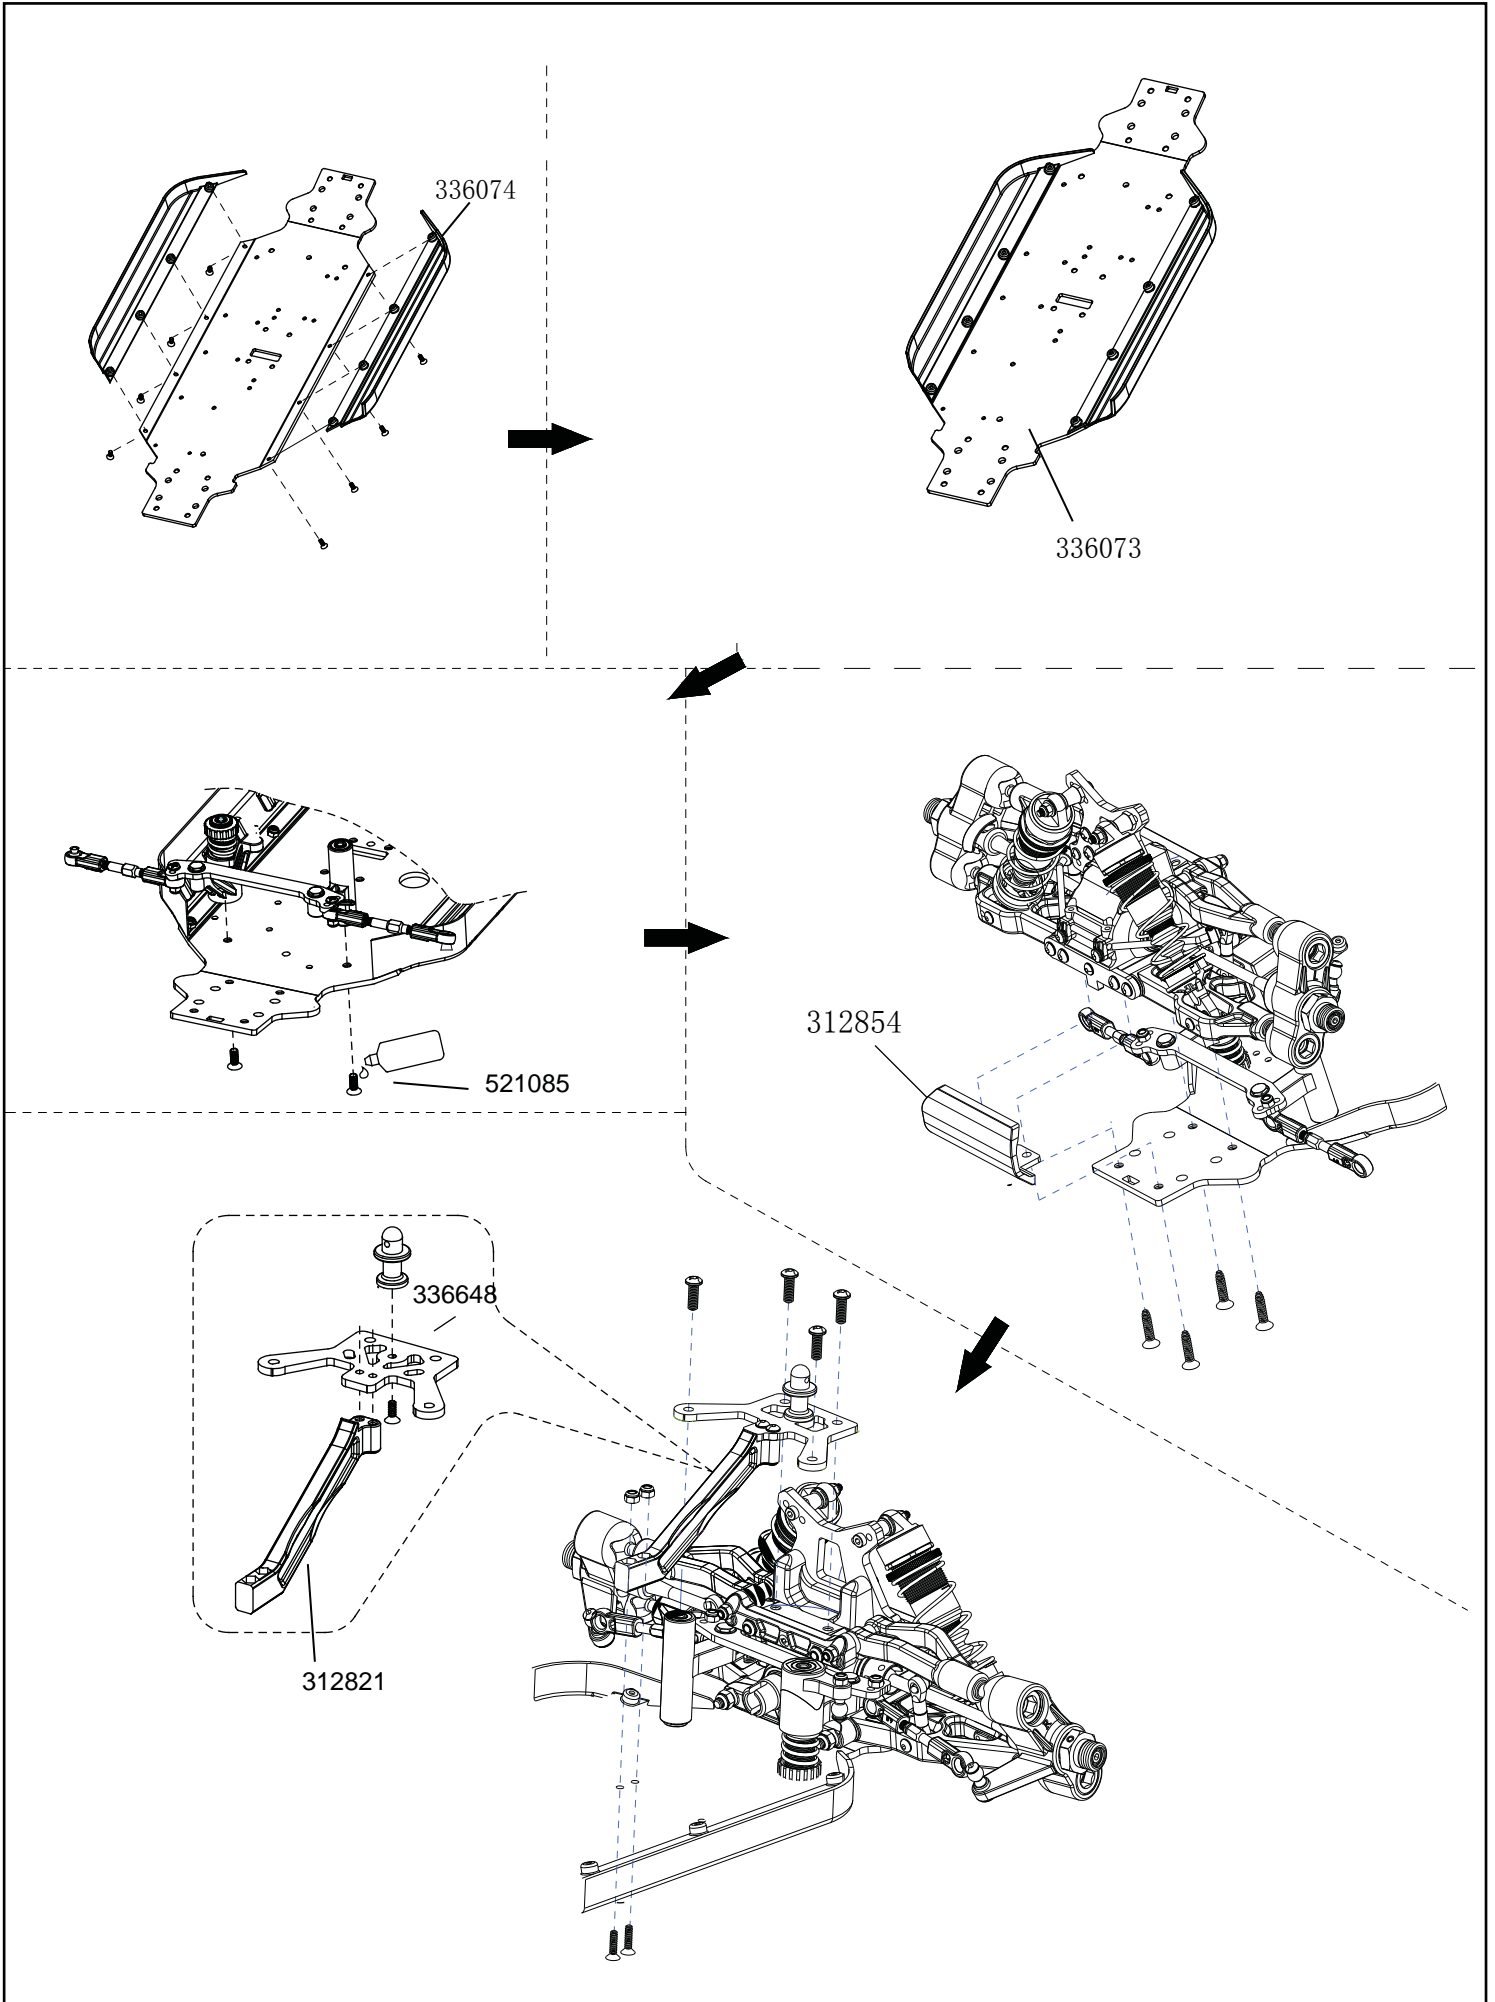

336653 (Rear)

Servo saver Assembly

Chassis and Front part Assembly

Rear part and Motro Assembly

Battery box and Servo& receiver Assembly

Tyre Assembly

<p>312001 Differential bevel gear set</p> 	<p>312002 differential connecting cup set</p> 	<p>312003 Differential shaft set</p> 	<p>312004 Differential case set</p> 
<p>312006 Connecting cup for brake set</p> 	<p>336100 Bevel gear set</p> 	<p>312012 Screw set</p> 	<p>312014 Servo saver shaft</p> 
<p>312024 Clip slide set</p> 	<p>312025 Buffer hex column</p> 	<p>312033 Rear upper connecting rod set</p> 	<p>312054 Rear wheel shaft</p> 
<p>312055 Mid shaft</p> 	<p>312056 Swing shaft</p> 	<p>312063 Ball end</p> 	<p>312064 Ball end</p> 
<p>312088 Front clip slice</p> 	<p>336101 Mid gear</p> 	<p>312183 shock absorber accessories set</p> 	<p>336643 shock spring</p> 
<p>312185 dust cover</p> 	<p>312801 Steering mount set</p> 	<p>336644 Front lower suspension</p> 	<p>312805 Rear shaft mount</p> 

<p>312806 buffer set</p> 	<p>336645 Ball screw set</p> 	<p>312809 Front CVD shaft set</p> 	<p>336646 Front upper suspension set</p> 
<p>336647 Rear Lower suspension</p> 	<p>312818 Rear fender</p> 	<p>312821 Front&Rear Reinforced rod</p> 	<p>312083 Steering connecting plate</p> 
<p>312825 Steering connecting rod set</p> 	<p>336648 Front upper plate</p> 	<p>336649 Front shock tower</p> 	<p>336650 Rear shock tower</p> 
<p>312835 Front sway bar</p> 	<p>312836 Rear sway bar</p> 	<p>312840 Shock ball joint</p> 	<p>312854 Bumper</p> 
<p>336651 Tire set</p> 	<p>336652 Front shock absorber</p> 	<p>336653 Rear shock absorber</p> 	<p>336654 AL steering servo arm 25T</p> 
<p>336655 Shock absorber Body set</p> 	<p>336656 Gear box</p> 	<p>336657 motor mount</p> 	<p>302002 small steel hevel connecting cup</p> 