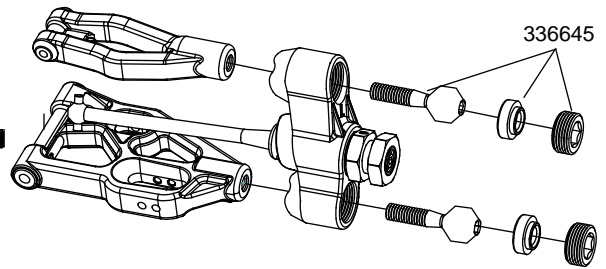

Differential Maintenance

Rear Diff Installation

Rear Suspension Assembly

Wing Assembly

Front Diff Installation

Front Suspension Arms Assembly

Front and Rear Shock Assembly

336652 (Front)

336653 (Rear)

Servo saver Assembly

Chassis and Front part Assembly

Rear part and Motro Assembly

Battery box and Servo& receiver Assembly

Tyre Assembly

<p>312001 Differential bevel gear set</p> 	<p>312002 differential connecting cup set</p> 	<p>312003 Differential shaft set</p> 	<p>312004 Differential case set</p> 
<p>312006 Connecting cup for brake set</p> 	<p>336100 Bevel gear set</p> 	<p>312012 Screw set</p> 	<p>312014 Servo saver shaft</p> 
<p>312024 Clip slide set</p> 	<p>312025 Buffer hex column</p> 	<p>312033 Rear upper connecting rod set</p> 	<p>312054 Rear wheel shaft</p> 
<p>312055 Mid shaft</p> 	<p>312056 Swing shaft</p> 	<p>312063 Ball end</p> 	<p>312064 Ball end</p> 
<p>312088 Front clip slice</p> 	<p>336101 Mid gear</p> 	<p>312183 shock absorber accessories set</p> 	<p>336643 shock spring</p> 
<p>312185 dust cover</p> 	<p>312801 Steering mount set</p> 	<p>336644 Front lower suspension</p> 	<p>312805 Rear shaft mount</p> 