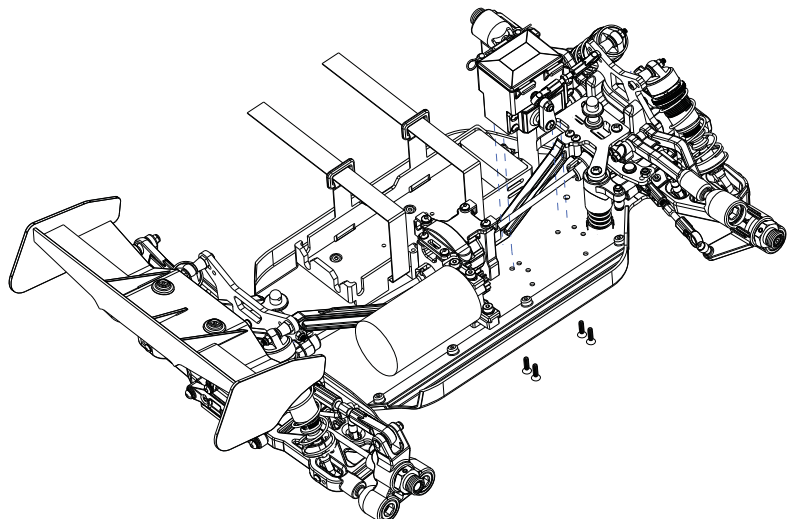

336653 (Rear)

Servo saver Assembly

Chassis and Front part Assembly

Rear part and Motro Assembly

Battery box and Servo& receiver Assembly

Tyre Assembly

<p>312001 Differential bevel gear set</p> 	<p>312002 differential connecting cup set</p> 	<p>312003 Differential shaft set</p> 	<p>312004 Differential case set</p> 
<p>312006 Connecting cup for brake set</p> 	<p>336100 Bevel gear set</p> 	<p>312012 Screw set</p> 	<p>312014 Servo saver shaft</p> 
<p>312024 Clip slide set</p> 	<p>312025 Buffer hex column</p> 	<p>312033 Rear upper connecting rod set</p> 	<p>312054 Rear wheel shaft</p> 
<p>312055 Mid shaft</p> 	<p>312056 Swing shaft</p> 	<p>312063 Ball end</p> 	<p>312064 Ball end</p> 
<p>312088 Front clip slice</p> 	<p>336101 Mid gear</p> 	<p>312183 shock absorber accessories set</p> 	<p>336643 shock spring</p> 
<p>312185 dust cover</p> 	<p>312801 Steering mount set</p> 	<p>336644 Front lower suspension</p> 	<p>312805 Rear shaft mount</p> 

<p>312806 buffer set</p> 	<p>336645 Ball screw set</p> 	<p>312809 Front CVD shaft set</p> 	<p>336646 Front upper suspension set</p> 
<p>336647 Rear Lower suspension</p> 	<p>312818 Rear fender</p> 	<p>312821 Front&Rear Reinforced rod</p> 	<p>312083 Steering connecting plate</p> 
<p>312825 Steering connecting rod set</p> 	<p>336648 Front upper plate</p> 	<p>336649 Front shock tower</p> 	<p>336650 Rear shock tower</p> 
<p>312835 Front sway bar</p> 	<p>312836 Rear sway bar</p> 	<p>312840 Shock ball joint</p> 	<p>312854 Bumper</p> 
<p>336651 Tire set</p> 	<p>336652 Front shock absorber</p> 	<p>336653 Rear shock absorber</p> 	<p>336654 AL steering servo arm 25T</p> 
<p>336655 Shock absorber Body set</p> 	<p>336656 Gear box</p> 	<p>336657 motor mount</p> 	<p>302002 small steel hevel connecting cup</p> 