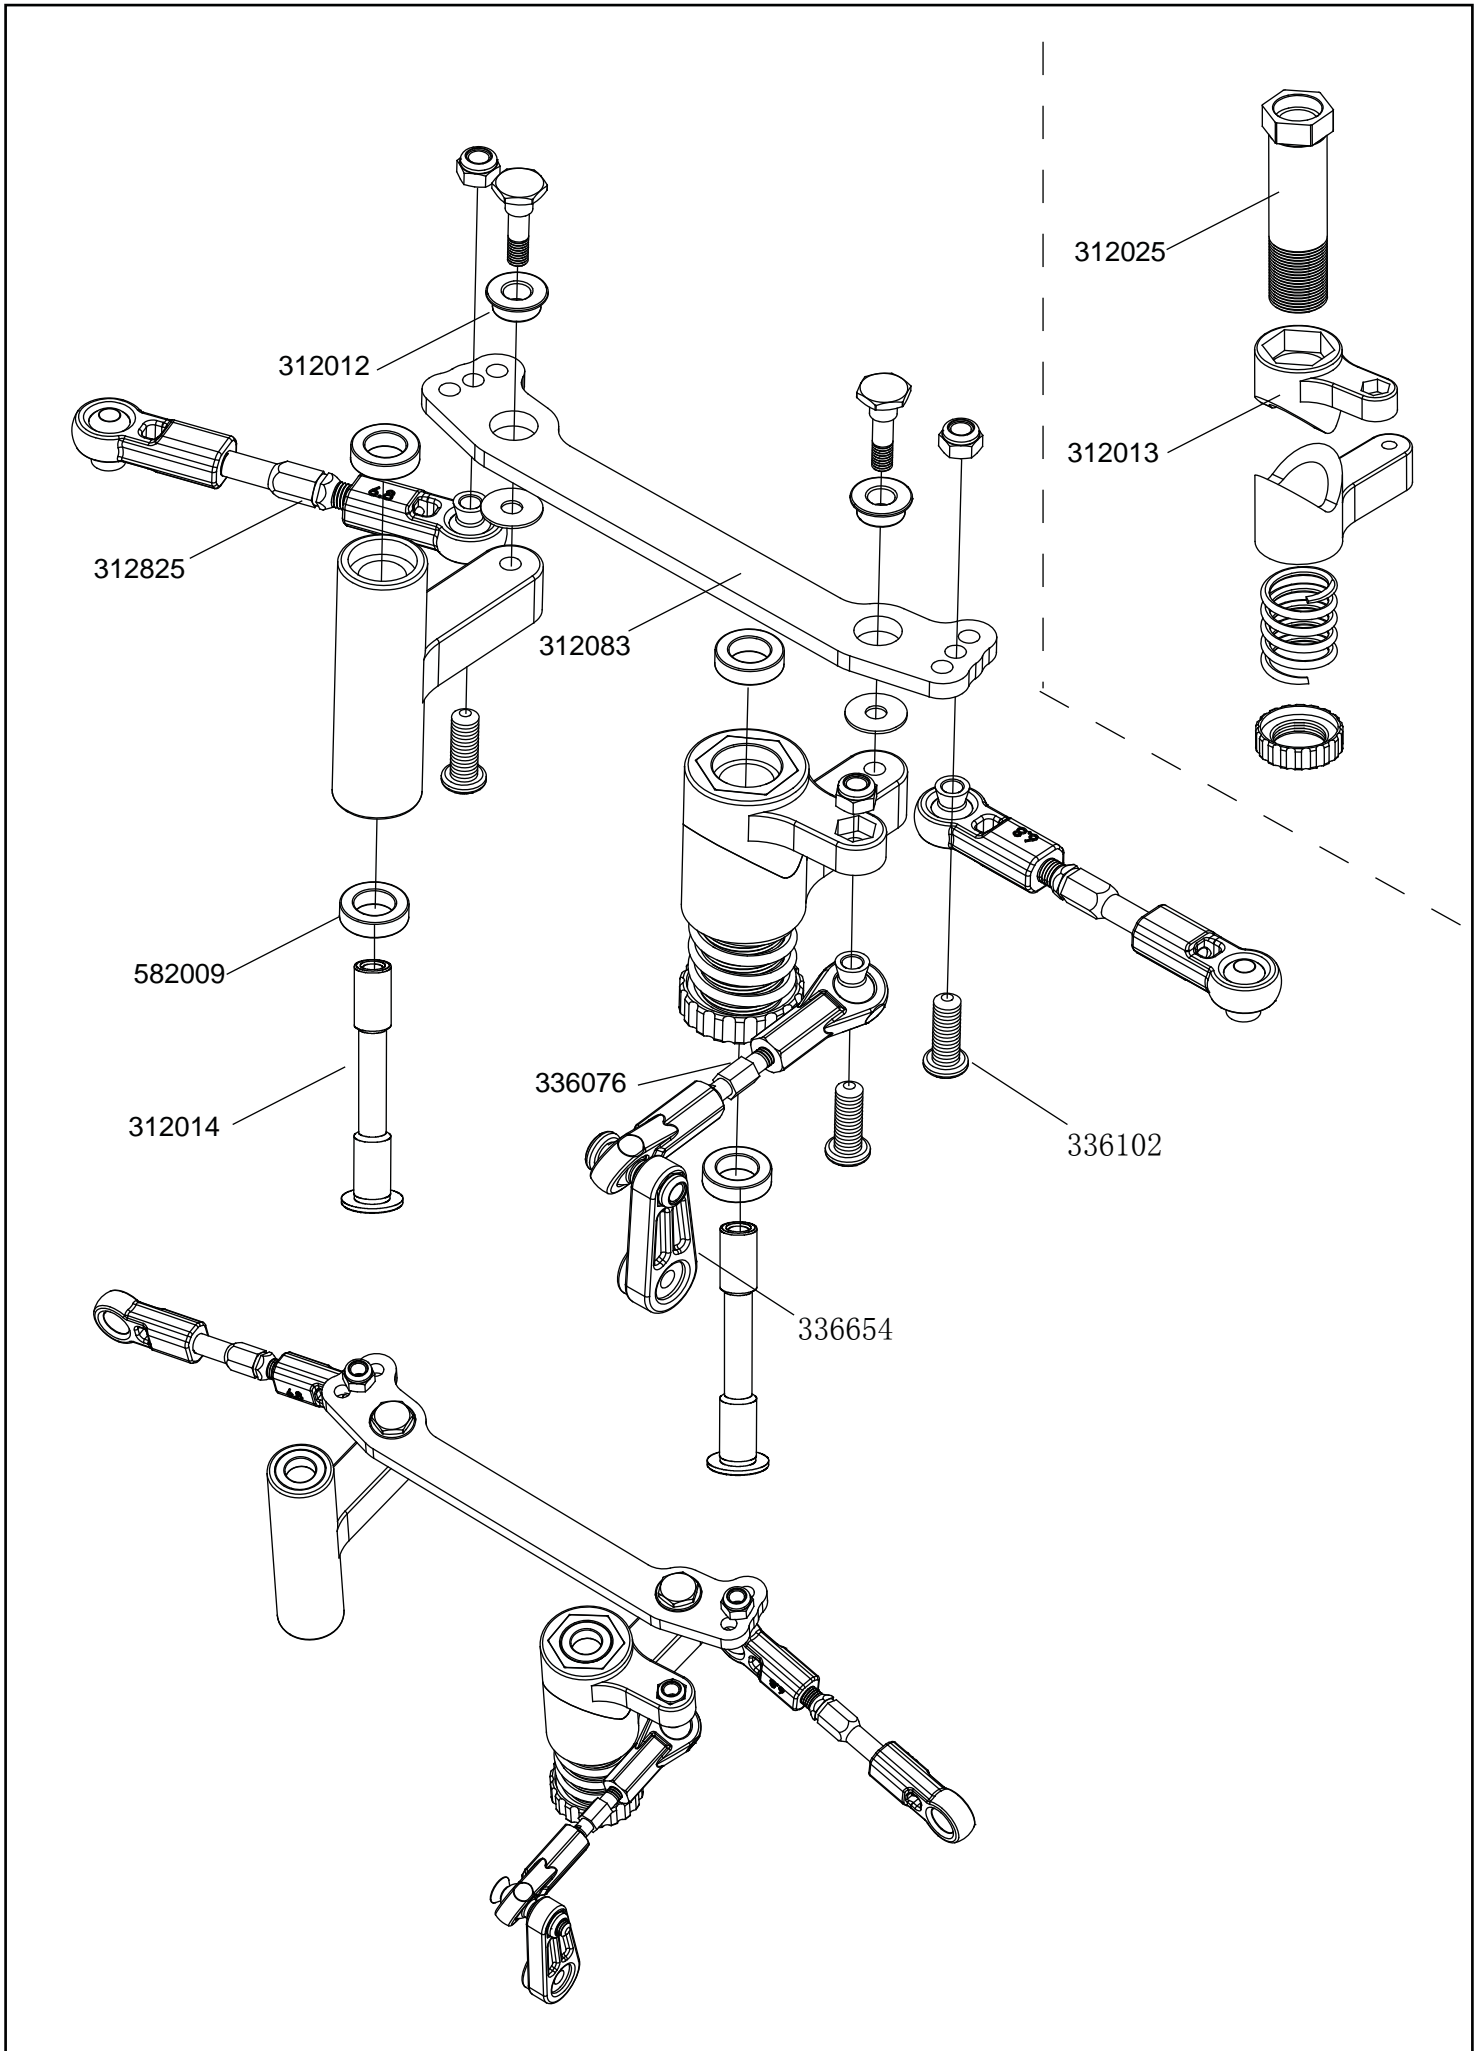

336653 (Rear)

Servo saver Assembly

Chassis and Front part Assembly

Rear part and Motro Assembly

Battery box and Servo& receiver Assembly

Tyre Assembly

<p>312001 Differential bevel gear set</p> 	<p>312002 differential connecting cup set</p> 	<p>312003 Differential shaft set</p> 	<p>312004 Differential case set</p> 
<p>312006 Connecting cup for brake set</p> 	<p>336100 Bevel gear set</p> 	<p>312012 Screw set</p> 	<p>312014 Servo saver shaft</p> 
<p>312024 Clip slide set</p> 	<p>312025 Buffer hex column</p> 	<p>312033 Rear upper connecting rod set</p> 	<p>312054 Rear wheel shaft</p> 
<p>312055 Mid shaft</p> 	<p>312056 Swing shaft</p> 	<p>312063 Ball end</p> 	<p>312064 Ball end</p> 
<p>312088 Front clip slice</p> 	<p>336101 Mid gear</p> 	<p>312183 shock absorber accessories set</p> 	<p>336643 shock spring</p> 
<p>312185 dust cover</p> 	<p>312801 Steering mount set</p> 	<p>336644 Front lower suspension</p> 	<p>312805 Rear shaft mount</p> 

<p>312806 buffer set</p> 	<p>336645 Ball screw set</p> 	<p>312809 Front CVD shaft set</p> 	<p>336646 Front upper suspension set</p> 
<p>336647 Rear Lower suspension</p> 	<p>312818 Rear fender</p> 	<p>312821 Front&Rear Reinforced rod</p> 	<p>312083 Steering connecting plate</p> 
<p>312825 Steering connecting rod set</p> 	<p>336648 Front upper plate</p> 	<p>336649 Front shock tower</p> 	<p>336650 Rear shock tower</p> 
<p>312835 Front sway bar</p> 	<p>312836 Rear sway bar</p> 	<p>312840 Shock ball joint</p> 	<p>312854 Bumper</p> 
<p>336651 Tire set</p> 	<p>336652 Front shock absorber</p> 	<p>336653 Rear shock absorber</p> 	<p>336654 AL steering servo arm 25T</p> 
<p>336655 Shock absorber Body set</p> 	<p>336656 Gear box</p> 	<p>336657 motor mount</p> 	<p>302002 small steel hevel connecting cup</p> 