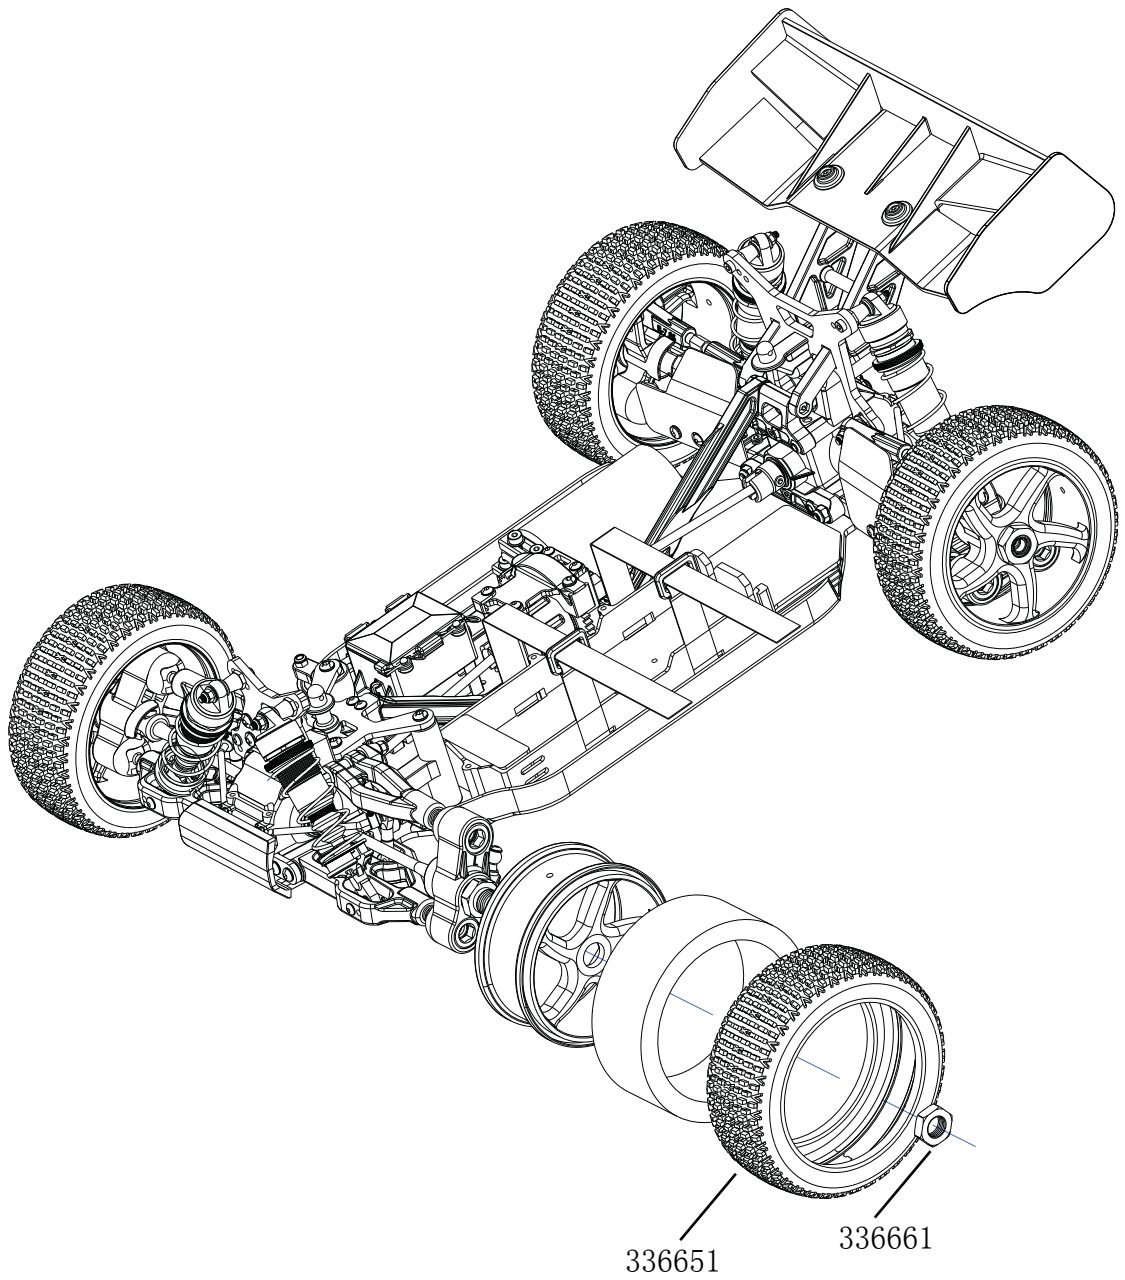

336653 (Rear)

Servo saver Assembly

Chassis and Front part Assembly

Rear part and Motro Assembly

Battery box and Servo& receiver Assembly

Tyre Assembly

<p>312001 Differential bevel gear set</p> 	<p>312002 differential connecting cup set</p> 	<p>312003 Differential shaft set</p> 	<p>312004 Differential case set</p> 
<p>312006 Connecting cup for brake set</p> 	<p>336100 Bevel gear set</p> 	<p>312012 Screw set</p> 	<p>312014 Servo saver shaft</p> 
<p>312024 Clip slide set</p> 	<p>312025 Buffer hex column</p> 	<p>312033 Rear upper connecting rod set</p> 	<p>312054 Rear wheel shaft</p> 
<p>312055 Mid shaft</p> 	<p>312056 Swing shaft</p> 	<p>312063 Ball end</p> 	<p>312064 Ball end</p> 
<p>312088 Front clip slice</p> 	<p>336101 Mid gear</p> 	<p>312183 shock absorber accessories set</p> 	<p>336643 shock spring</p> 
<p>312185 dust cover</p> 	<p>312801 Steering mount set</p> 	<p>336644 Front lower suspension</p> 	<p>312805 Rear shaft mount</p> 

<p>312806 buffer set</p> 	<p>336645 Ball screw set</p> 	<p>312809 Front CVD shaft set</p> 	<p>336646 Front upper suspension set</p> 
<p>336647 Rear Lower suspension</p> 	<p>312818 Rear fender</p> 	<p>312821 Front&Rear Reinforced rod</p> 	<p>312083 Steering connecting plate</p> 
<p>312825 Steering connecting rod set</p> 	<p>336648 Front upper plate</p> 	<p>336649 Front shock tower</p> 	<p>336650 Rear shock tower</p> 
<p>312835 Front sway bar</p> 	<p>312836 Rear sway bar</p> 	<p>312840 Shock ball joint</p> 	<p>312854 Bumper</p> 
<p>336651 Tire set</p> 	<p>336652 Front shock absorber</p> 	<p>336653 Rear shock absorber</p> 	<p>336654 AL steering servo arm 25T</p> 
<p>336655 Shock absorber Body set</p> 	<p>336656 Gear box</p> 	<p>336657 motor mount</p> 	<p>302002 small steel hevel connecting cup</p> 