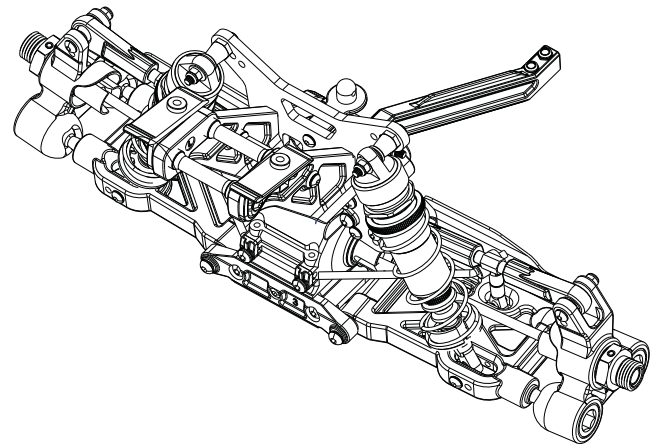

Differential Maintenance

Rear Diff Installation

Rear Suspension Assembly

Wing Assembly

Front Diff Installation

Front Suspension Arms Assembly

Front and Rear Shock Assembly

336652 (Front)

336653 (Rear)

Servo saver Assembly

Chassis and Front part Assembly

Rear part and Motro Assembly

Battery box and Servo& receiver Assembly

Tyre Assembly

<p>312001 Differential bevel gear set</p> 	<p>312002 differential connecting cup set</p> 	<p>312003 Differential shaft set</p> 	<p>312004 Differential case set</p> 
<p>312006 Connecting cup for brake set</p> 	<p>336100 Bevel gear set</p> 	<p>312012 Screw set</p> 	<p>312014 Servo saver shaft</p> 
<p>312024 Clip slide set</p> 	<p>312025 Buffer hex column</p> 	<p>312033 Rear upper connecting rod set</p> 	<p>312054 Rear wheel shaft</p> 
<p>312055 Mid shaft</p> 	<p>312056 Swing shaft</p> 	<p>312063 Ball end</p> 	<p>312064 Ball end</p> 
<p>312088 Front clip slice</p> 	<p>336101 Mid gear</p> 	<p>312183 shock absorber accessories set</p> 	<p>336643 shock spring</p> 
<p>312185 dust cover</p> 	<p>312801 Steering mount set</p> 	<p>336644 Front lower suspension</p> 	<p>312805 Rear shaft mount</p> 

<p>336072 servo&receiver box</p> 	<p>336073 Chassis</p> 	<p>336074 Side plate set</p> 	<p>336075 Mid upper supporting plate</p> 
<p>336076 Servo pulling rod set</p> 	<p>336077 battery box</p> 	<p>336658 Body shell</p> 	<p>336659 pinion gear-13T</p> 
<p>336660 wing bracket set</p> 	<p>336661 wheel hex adapters</p> 	<p>302006 Wing set</p> 	<p>312868 suspension arm screw shaft</p> 
<p>511123 Antenna pipe set</p> 	<p>511129 Body clip</p> 	<p>511190 Body clip</p> 	<p>336046 Round headed screw M4*12</p> 