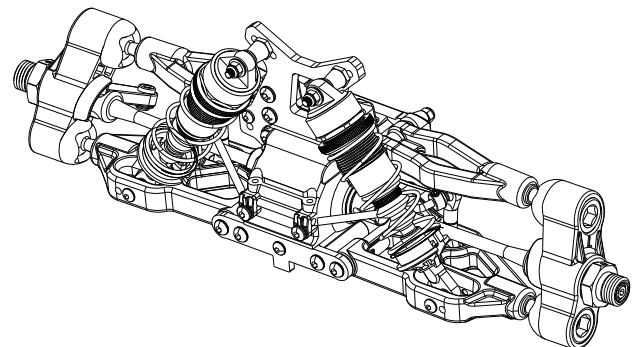

Differential Maintenance

Rear Diff Installation

Rear Suspension Assembly

Wing Assembly

Front Diff Installation

Front Suspension Arms Assembly

Front and Rear Shock Assembly

336652 (Front)

336653 (Rear)

Servo saver Assembly

Chassis and Front part Assembly

Rear part and Motro Assembly

Battery box and Servo& receiver Assembly

Tyre Assembly

<p>312001 Differential bevel gear set</p> 	<p>312002 differential connecting cup set</p> 	<p>312003 Differential shaft set</p> 	<p>312004 Differential case set</p> 
<p>312006 Connecting cup for brake set</p> 	<p>336100 Bevel gear set</p> 	<p>312012 Screw set</p> 	<p>312014 Servo saver shaft</p> 
<p>312024 Clip slide set</p> 	<p>312025 Buffer hex column</p> 	<p>312033 Rear upper connecting rod set</p> 	<p>312054 Rear wheel shaft</p> 
<p>312055 Mid shaft</p> 	<p>312056 Swing shaft</p> 	<p>312063 Ball end</p> 	<p>312064 Ball end</p> 
<p>312088 Front clip slice</p> 	<p>336101 Mid gear</p> 	<p>312183 shock absorber accessories set</p> 	<p>336643 shock spring</p> 
<p>312185 dust cover</p> 	<p>312801 Steering mount set</p> 	<p>336644 Front lower suspension</p> 	<p>312805 Rear shaft mount</p> 