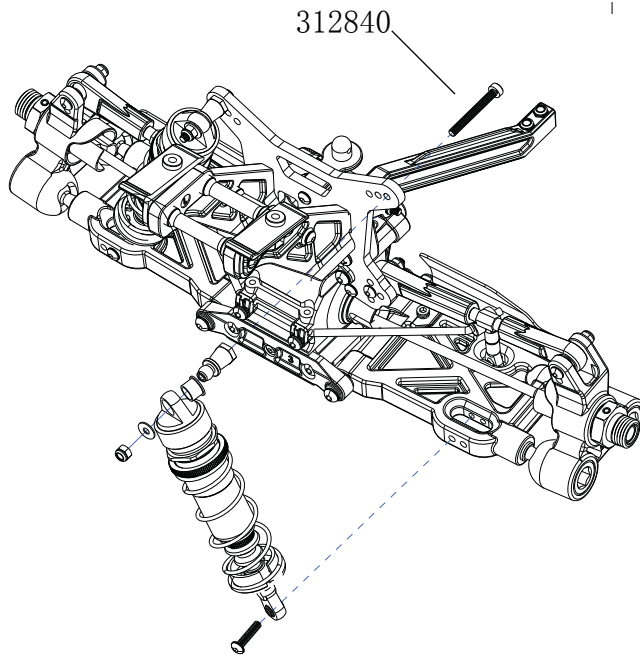

Differential Maintenance

Rear Diff Installation

Rear Suspension Assembly

Wing Assembly

Front Diff Installation

Front Suspension Arms Assembly

Front and Rear Shock Assembly

336652 (Front)

336653 (Rear)

Servo saver Assembly

Chassis and Front part Assembly

Rear part and Motro Assembly

Battery box and Servo& receiver Assembly

Tyre Assembly

<p>312001 Differential bevel gear set</p> 	<p>312002 differential connecting cup set</p> 	<p>312003 Differential shaft set</p> 	<p>312004 Differential case set</p> 
<p>312006 Connecting cup for brake set</p> 	<p>336100 Bevel gear set</p> 	<p>312012 Screw set</p> 	<p>312014 Servo saver shaft</p> 
<p>312024 Clip slide set</p> 	<p>312025 Buffer hex column</p> 	<p>312033 Rear upper connecting rod set</p> 	<p>312054 Rear wheel shaft</p> 
<p>312055 Mid shaft</p> 	<p>312056 Swing shaft</p> 	<p>312063 Ball end</p> 	<p>312064 Ball end</p> 
<p>312088 Front clip slice</p> 	<p>336101 Mid gear</p> 	<p>312183 shock absorber accessories set</p> 	<p>336643 shock spring</p> 
<p>312185 dust cover</p> 	<p>312801 Steering mount set</p> 	<p>336644 Front lower suspension</p> 	<p>312805 Rear shaft mount</p> 

<p>312806 buffer set</p> 	<p>336645 Ball screw set</p> 	<p>312809 Front CVD shaft set</p> 	<p>336646 Front upper suspension set</p> 
<p>336647 Rear Lower suspension</p> 	<p>312818 Rear fender</p> 	<p>312821 Front&Rear Reinforced rod</p> 	<p>312083 Steering connecting plate</p> 
<p>312825 Steering connecting rod set</p> 	<p>336648 Front upper plate</p> 	<p>336649 Front shock tower</p> 	<p>336650 Rear shock tower</p> 
<p>312835 Front sway bar</p> 	<p>312836 Rear sway bar</p> 	<p>312840 Shock ball joint</p> 	<p>312854 Bumper</p> 
<p>336651 Tire set</p> 	<p>336652 Front shock absorber</p> 	<p>336653 Rear shock absorber</p> 	<p>336654 AL steering servo arm 25T</p> 
<p>336655 Shock absorber Body set</p> 	<p>336656 Gear box</p> 	<p>336657 motor mount</p> 	<p>302002 small steel hevel connecting cup</p> 