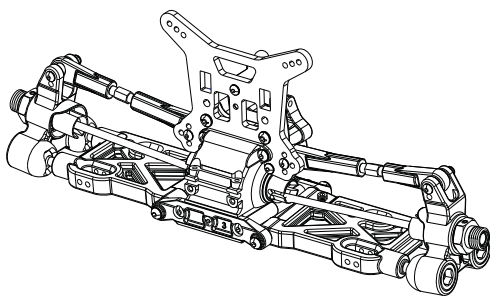

Differential Maintenance

Rear Diff Installation

Rear Suspension Assembly

Wing Assembly

Front Diff Installation

Front Suspension Arms Assembly

Front and Rear Shock Assembly

336652 (Front)

336653 (Rear)

Servo saver Assembly

Chassis and Front part Assembly

Rear part and Motro Assembly

Battery box and Servo& receiver Assembly

Tyre Assembly

<p>312001 Differential bevel gear set</p> 	<p>312002 differential connecting cup set</p> 	<p>312003 Differential shaft set</p> 	<p>312004 Differential case set</p> 
<p>312006 Connecting cup for brake set</p> 	<p>336100 Bevel gear set</p> 	<p>312012 Screw set</p> 	<p>312014 Servo saver shaft</p> 
<p>312024 Clip slide set</p> 	<p>312025 Buffer hex column</p> 	<p>312033 Rear upper connecting rod set</p> 	<p>312054 Rear wheel shaft</p> 
<p>312055 Mid shaft</p> 	<p>312056 Swing shaft</p> 	<p>312063 Ball end</p> 	<p>312064 Ball end</p> 
<p>312088 Front clip slice</p> 	<p>336101 Mid gear</p> 	<p>312183 shock absorber accessories set</p> 	<p>336643 shock spring</p> 
<p>312185 dust cover</p> 	<p>312801 Steering mount set</p> 	<p>336644 Front lower suspension</p> 	<p>312805 Rear shaft mount</p> 

<p>312806 buffer set</p> 	<p>336645 Ball screw set</p> 	<p>312809 Front CVD shaft set</p> 	<p>336646 Front upper suspension set</p> 
<p>336647 Rear Lower suspension</p> 	<p>312818 Rear fender</p> 	<p>312821 Front&Rear Reinforced rod</p> 	<p>312083 Steering connecting plate</p> 
<p>312825 Steering connecting rod set</p> 	<p>336648 Front upper plate</p> 	<p>336649 Front shock tower</p> 	<p>336650 Rear shock tower</p> 
<p>312835 Front sway bar</p> 	<p>312836 Rear sway bar</p> 	<p>312840 Shock ball joint</p> 	<p>312854 Bumper</p> 
<p>336651 Tire set</p> 	<p>336652 Front shock absorber</p> 	<p>336653 Rear shock absorber</p> 	<p>336654 AL steering servo arm 25T</p> 
<p>336655 Shock absorber Body set</p> 	<p>336656 Gear box</p> 	<p>336657 motor mount</p> 	<p>302002 small steel hevel connecting cup</p> 