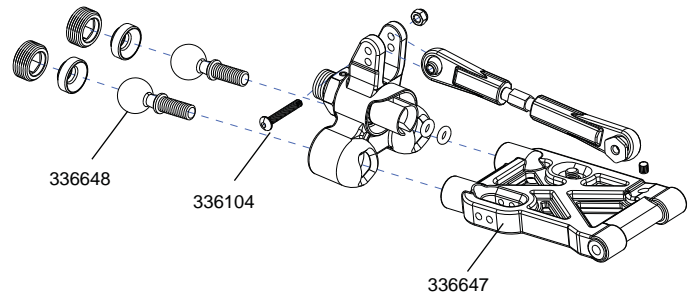

Differential Maintenance

Rear Diff Installation

Rear Suspension Assembly

Wing Assembly

Front Diff Installation

Front Suspension Arms Assembly

Front and Rear Shock Assembly

336652 (Front)

336653 (Rear)

Servo saver Assembly

Chassis and Front part Assembly

Rear part and Motro Assembly

Battery box and Servo& receiver Assembly

Tyre Assembly

<p>312001 Differential bevel gear set</p> 	<p>312002 differential connecting cup set</p> 	<p>312003 Differential shaft set</p> 	<p>312004 Differential case set</p> 
<p>312006 Connecting cup for brake set</p> 	<p>336100 Bevel gear set</p> 	<p>312012 Screw set</p> 	<p>312014 Servo saver shaft</p> 
<p>312024 Clip slide set</p> 	<p>312025 Buffer hex column</p> 	<p>312033 Rear upper connecting rod set</p> 	<p>312054 Rear wheel shaft</p> 
<p>312055 Mid shaft</p> 	<p>312056 Swing shaft</p> 	<p>312063 Ball end</p> 	<p>312064 Ball end</p> 
<p>312088 Front clip slice</p> 	<p>336101 Mid gear</p> 	<p>312183 shock absorber accessories set</p> 	<p>336643 shock spring</p> 
<p>312185 dust cover</p> 	<p>312801 Steering mount set</p> 	<p>336644 Front lower suspension</p> 	<p>312805 Rear shaft mount</p> 

<p>312806 buffer set</p> 	<p>336645 Ball screw set</p> 	<p>312809 Front CVD shaft set</p> 	<p>336646 Front upper suspension set</p> 
<p>336647 Rear Lower suspension</p> 	<p>312818 Rear fender</p> 	<p>312821 Front&Rear Reinforced rod</p> 	<p>312083 Steering connecting plate</p> 
<p>312825 Steering connecting rod set</p> 	<p>336648 Front upper plate</p> 	<p>336649 Front shock tower</p> 	<p>336650 Rear shock tower</p> 
<p>312835 Front sway bar</p> 	<p>312836 Rear sway bar</p> 	<p>312840 Shock ball joint</p> 	<p>312854 Bumper</p> 
<p>336651 Tire set</p> 	<p>336652 Front shock absorber</p> 	<p>336653 Rear shock absorber</p> 	<p>336654 AL steering servo arm 25T</p> 
<p>336655 Shock absorber Body set</p> 	<p>336656 Gear box</p> 	<p>336657 motor mount</p> 	<p>302002 small steel hevel connecting cup</p> 