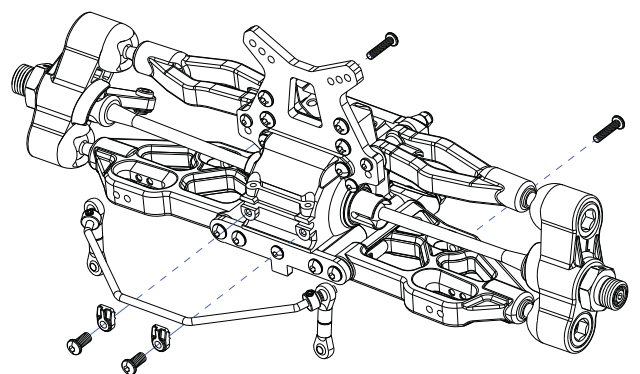

Differential Maintenance

Rear Diff Installation

Rear Suspension Assembly

Wing Assembly

Front Diff Installation

Front Suspension Arms Assembly

Front and Rear Shock Assembly

336652 (Front)

336653 (Rear)

Servo saver Assembly

Chassis and Front part Assembly

Rear part and Motro Assembly

Battery box and Servo& receiver Assembly

Tyre Assembly

<p>312001 Differential bevel gear set</p> 	<p>312002 differential connecting cup set</p> 	<p>312003 Differential shaft set</p> 	<p>312004 Differential case set</p> 
<p>312006 Connecting cup for brake set</p> 	<p>336100 Bevel gear set</p> 	<p>312012 Screw set</p> 	<p>312014 Servo saver shaft</p> 
<p>312024 Clip slide set</p> 	<p>312025 Buffer hex column</p> 	<p>312033 Rear upper connecting rod set</p> 	<p>312054 Rear wheel shaft</p> 
<p>312055 Mid shaft</p> 	<p>312056 Swing shaft</p> 	<p>312063 Ball end</p> 	<p>312064 Ball end</p> 
<p>312088 Front clip slice</p> 	<p>336101 Mid gear</p> 	<p>312183 shock absorber accessories set</p> 	<p>336643 shock spring</p> 
<p>312185 dust cover</p> 	<p>312801 Steering mount set</p> 	<p>336644 Front lower suspension</p> 	<p>312805 Rear shaft mount</p> 

<p>312806 buffer set</p> 	<p>336645 Ball screw set</p> 	<p>312809 Front CVD shaft set</p> 	<p>336646 Front upper suspension set</p> 
<p>336647 Rear Lower suspension</p> 	<p>312818 Rear fender</p> 	<p>312821 Front&Rear Reinforced rod</p> 	<p>312083 Steering connecting plate</p> 
<p>312825 Steering connecting rod set</p> 	<p>336648 Front upper plate</p> 	<p>336649 Front shock tower</p> 	<p>336650 Rear shock tower</p> 
<p>312835 Front sway bar</p> 	<p>312836 Rear sway bar</p> 	<p>312840 Shock ball joint</p> 	<p>312854 Bumper</p> 
<p>336651 Tire set</p> 	<p>336652 Front shock absorber</p> 	<p>336653 Rear shock absorber</p> 	<p>336654 AL steering servo arm 25T</p> 
<p>336655 Shock absorber Body set</p> 	<p>336656 Gear box</p> 	<p>336657 motor mount</p> 	<p>302002 small steel hevel connecting cup</p> 