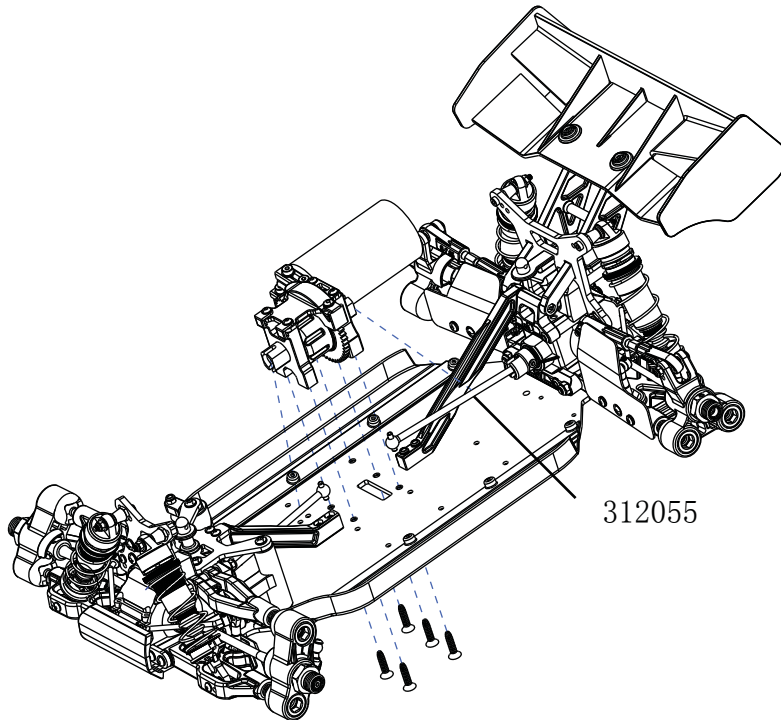

336653 (Rear)

Servo saver Assembly

Chassis and Front part Assembly

Rear part and Motro Assembly

Battery box and Servo& receiver Assembly

Tyre Assembly

<p>312001 Differential bevel gear set</p> 	<p>312002 differential connecting cup set</p> 	<p>312003 Differential shaft set</p> 	<p>312004 Differential case set</p> 
<p>312006 Connecting cup for brake set</p> 	<p>336100 Bevel gear set</p> 	<p>312012 Screw set</p> 	<p>312014 Servo saver shaft</p> 
<p>312024 Clip slide set</p> 	<p>312025 Buffer hex column</p> 	<p>312033 Rear upper connecting rod set</p> 	<p>312054 Rear wheel shaft</p> 
<p>312055 Mid shaft</p> 	<p>312056 Swing shaft</p> 	<p>312063 Ball end</p> 	<p>312064 Ball end</p> 
<p>312088 Front clip slice</p> 	<p>336101 Mid gear</p> 	<p>312183 shock absorber accessories set</p> 	<p>336643 shock spring</p> 
<p>312185 dust cover</p> 	<p>312801 Steering mount set</p> 	<p>336644 Front lower suspension</p> 	<p>312805 Rear shaft mount</p> 

<p>312806 buffer set</p> 	<p>336645 Ball screw set</p> 	<p>312809 Front CVD shaft set</p> 	<p>336646 Front upper suspension set</p> 
<p>336647 Rear Lower suspension</p> 	<p>312818 Rear fender</p> 	<p>312821 Front&Rear Reinforced rod</p> 	<p>312083 Steering connecting plate</p> 
<p>312825 Steering connecting rod set</p> 	<p>336648 Front upper plate</p> 	<p>336649 Front shock tower</p> 	<p>336650 Rear shock tower</p> 
<p>312835 Front sway bar</p> 	<p>312836 Rear sway bar</p> 	<p>312840 Shock ball joint</p> 	<p>312854 Bumper</p> 
<p>336651 Tire set</p> 	<p>336652 Front shock absorber</p> 	<p>336653 Rear shock absorber</p> 	<p>336654 AL steering servo arm 25T</p> 
<p>336655 Shock absorber Body set</p> 	<p>336656 Gear box</p> 	<p>336657 motor mount</p> 	<p>302002 small steel hevel connecting cup</p> 