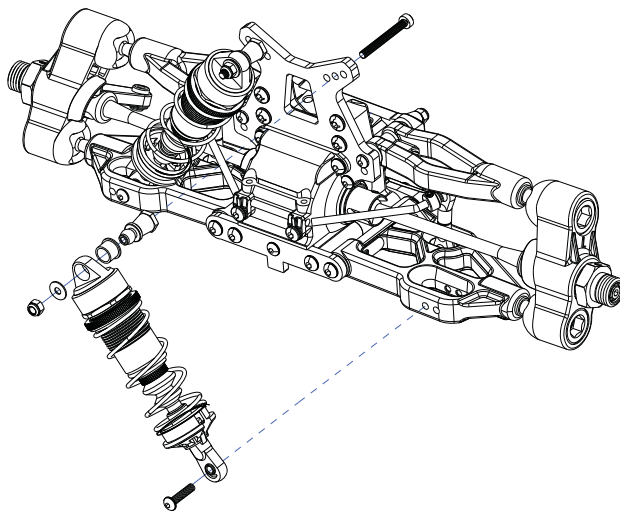

Differential Maintenance

Rear Diff Installation

Rear Suspension Assembly

Wing Assembly

Front Diff Installation

Front Suspension Arms Assembly

Front and Rear Shock Assembly

336652 (Front)

336653 (Rear)

Servo saver Assembly

Chassis and Front part Assembly

Rear part and Motro Assembly

Battery box and Servo& receiver Assembly

Tyre Assembly

<p>312001 Differential bevel gear set</p> 	<p>312002 differential connecting cup set</p> 	<p>312003 Differential shaft set</p> 	<p>312004 Differential case set</p> 
<p>312006 Connecting cup for brake set</p> 	<p>336100 Bevel gear set</p> 	<p>312012 Screw set</p> 	<p>312014 Servo saver shaft</p> 
<p>312024 Clip slide set</p> 	<p>312025 Buffer hex column</p> 	<p>312033 Rear upper connecting rod set</p> 	<p>312054 Rear wheel shaft</p> 
<p>312055 Mid shaft</p> 	<p>312056 Swing shaft</p> 	<p>312063 Ball end</p> 	<p>312064 Ball end</p> 
<p>312088 Front clip slice</p> 	<p>336101 Mid gear</p> 	<p>312183 shock absorber accessories set</p> 	<p>336643 shock spring</p> 
<p>312185 dust cover</p> 	<p>312801 Steering mount set</p> 	<p>336644 Front lower suspension</p> 	<p>312805 Rear shaft mount</p> 

<p>312806 buffer set</p> 	<p>336645 Ball screw set</p> 	<p>312809 Front CVD shaft set</p> 	<p>336646 Front upper suspension set</p> 
<p>336647 Rear Lower suspension</p> 	<p>312818 Rear fender</p> 	<p>312821 Front&Rear Reinforced rod</p> 	<p>312083 Steering connecting plate</p> 
<p>312825 Steering connecting rod set</p> 	<p>336648 Front upper plate</p> 	<p>336649 Front shock tower</p> 	<p>336650 Rear shock tower</p> 
<p>312835 Front sway bar</p> 	<p>312836 Rear sway bar</p> 	<p>312840 Shock ball joint</p> 	<p>312854 Bumper</p> 
<p>336651 Tire set</p> 	<p>336652 Front shock absorber</p> 	<p>336653 Rear shock absorber</p> 	<p>336654 AL steering servo arm 25T</p> 
<p>336655 Shock absorber Body set</p> 	<p>336656 Gear box</p> 	<p>336657 motor mount</p> 	<p>302002 small steel hevel connecting cup</p> 