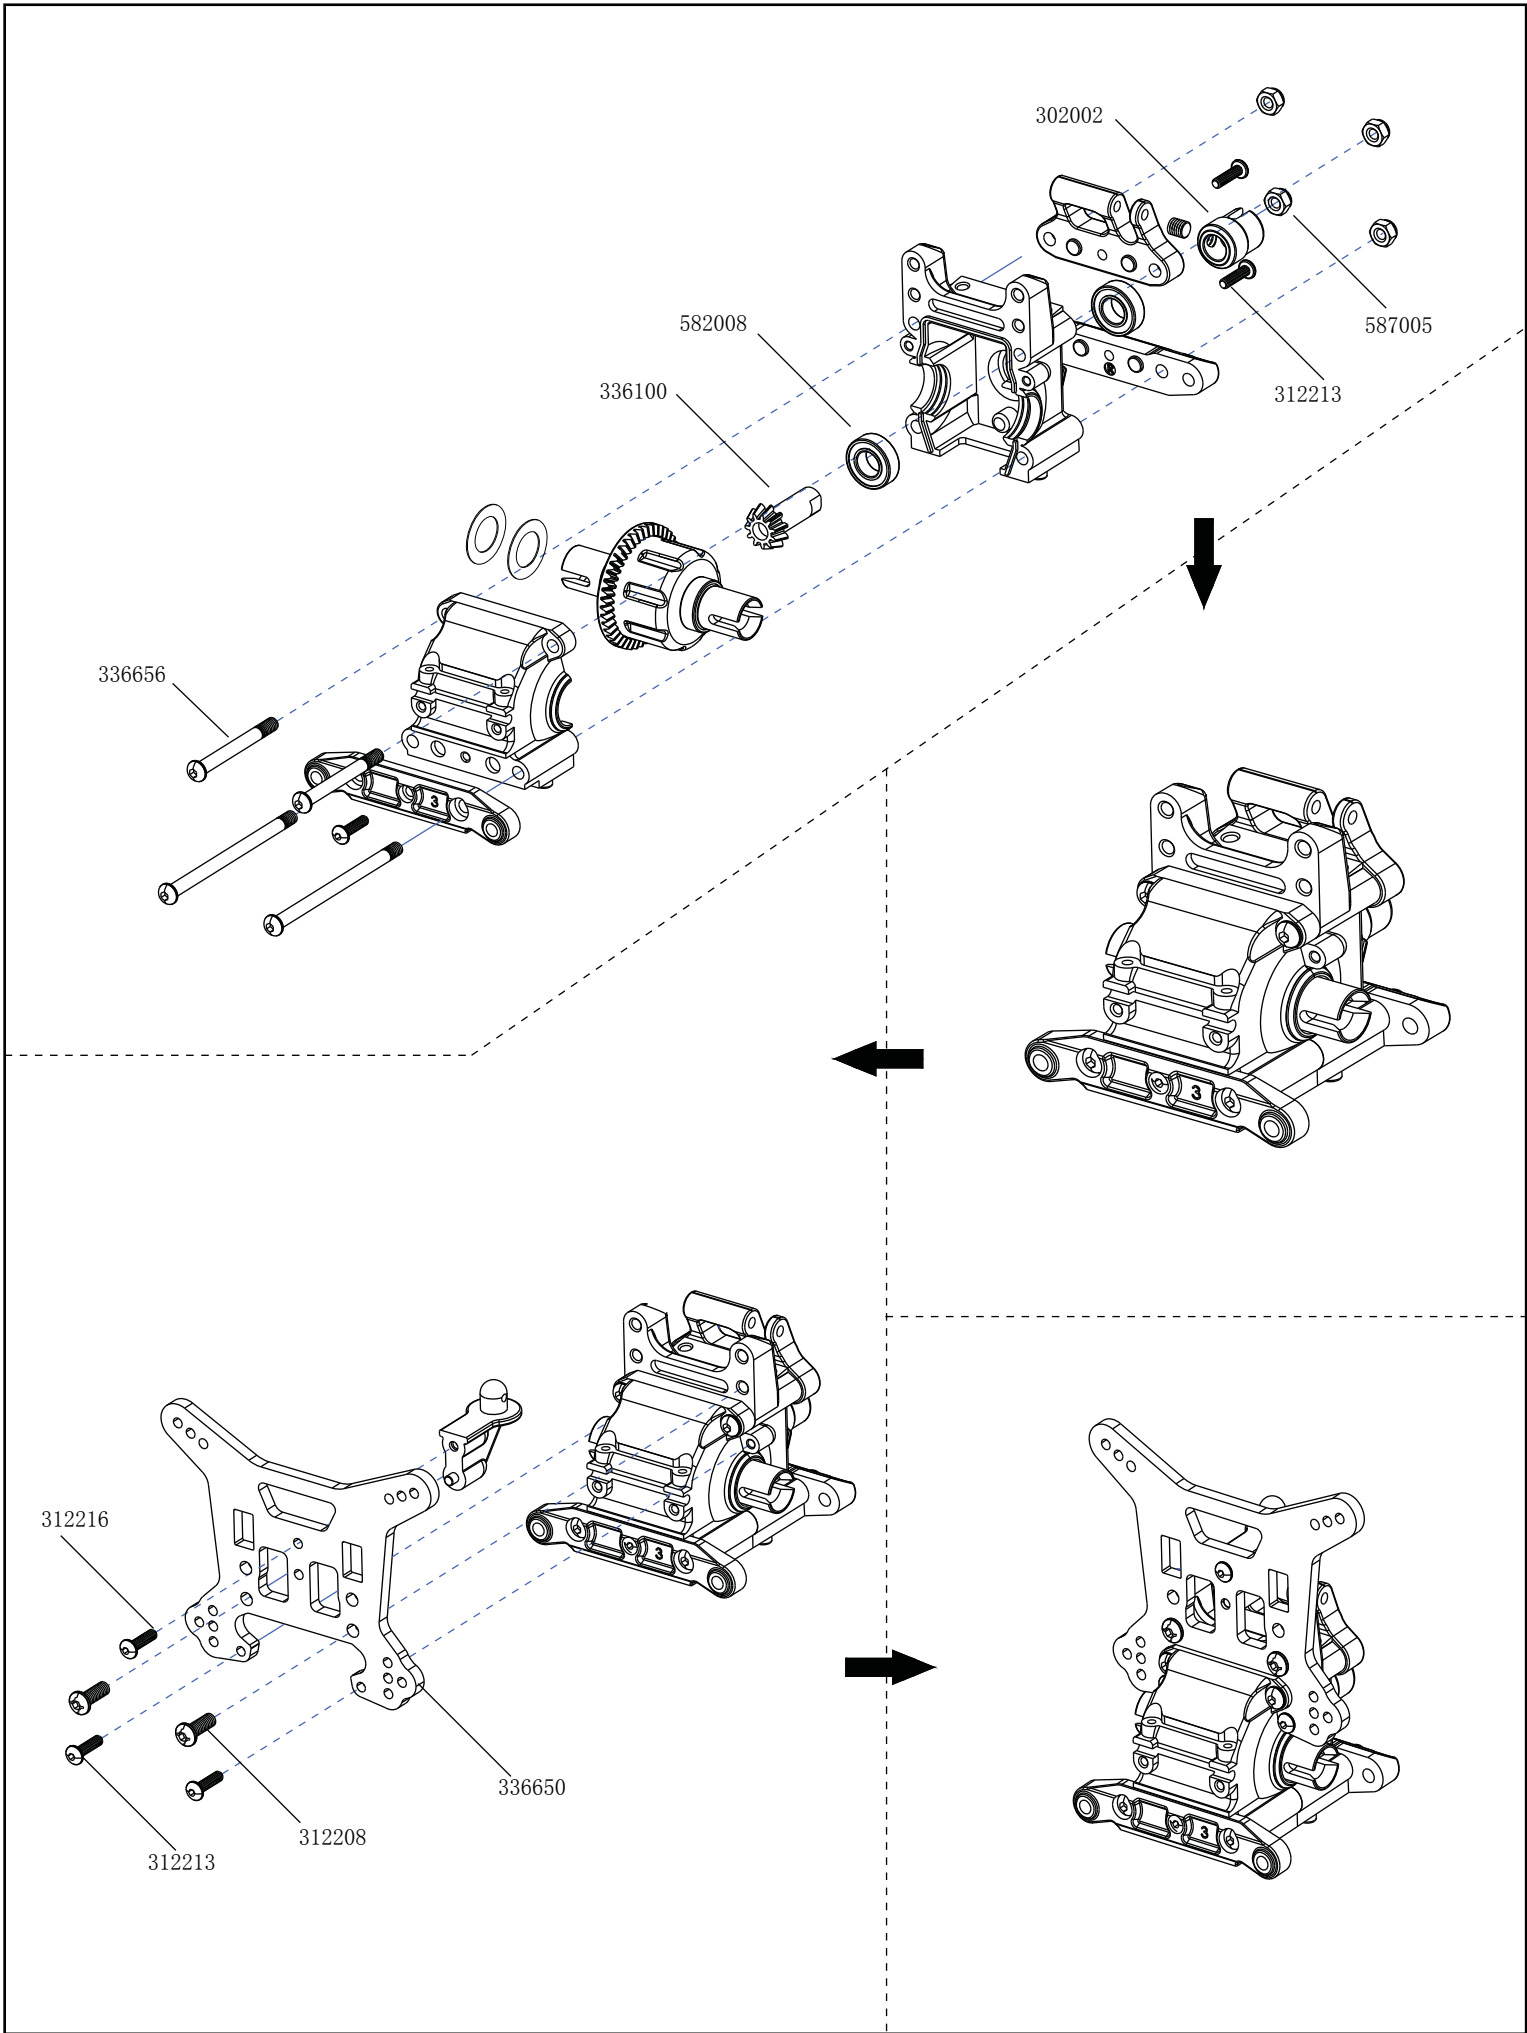

Rear Diff Installation