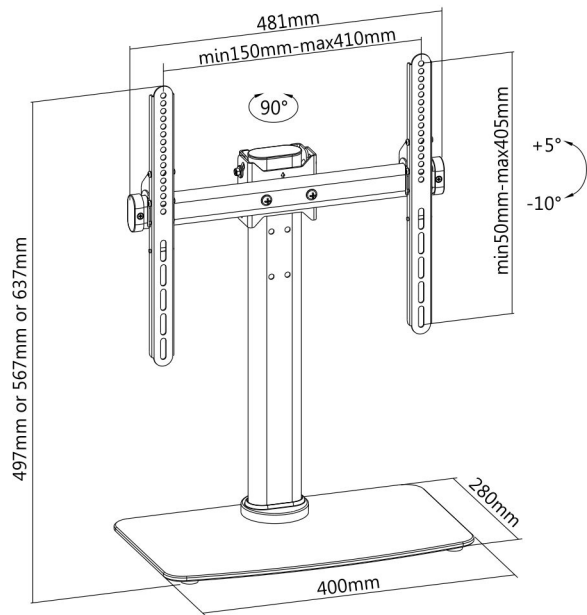

Screw-In Clamps and End Caps
keep your TV and VESA brackets safely attached to the cross bar.

Swiveling Joint
offers maximum viewing flexibility

Sleek Tempered Glass Shelf
stores your cable TV box, satellite receiver, gaming consoles.

Bottom Side Pads
protect table top surfaces from scratching.

Freely Tilting Mechanism
allows easy angle adjustment and reduces glare from lights or windows to obtain the optimal viewing comfort.

Cable Clip
routes cables to reduce clutter for a clean look and more organized place.

Universal Tabletop Stand for TV and AV Component
 Support most 32"-55" LED, LCD flat panel TVs

Brateck[®]
 BRACKET TECHNOLOGY

MOST
32"-47"
 MAX.VESA 400x400

RATED
40kg/88lbs

MOST
32"-55"
 MAX.VESA 600x400

RATED
40kg/88lbs