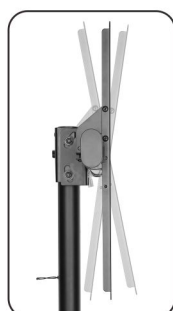

Universal Tabletop Stand for TV and AV Component

Support most 32"-55" LED, LCD flat panel TVs

Brateck[®]
BRACKET TECHNOLOGY

3 Stage Height Adjustments
accommodate several sizes of flat screens and for a better viewing height.

Screw-In Clamps and End Caps
keep your TV and VESA brackets safely attached to the cross bar.

Swiveling Joint
offers maximum viewing flexibility

Sleek Tempered Glass Shelf
stores your cable TV box, satellite receiver, gaming consoles.

Bottom Side Pads
protect table top surfaces from scratching.

Freely Tilting Mechanism
allows easy angle adjustment and reduces glare from lights or windows to obtain the optimal viewing comfort.

Cable Clip
routes cables to reduce clutter for a clean look and more organized place.

Universal Tabletop Stand for TV and AV Component
 Support most 32"-55" LED, LCD flat panel TVs

Brateck[®]
 BRACKET TECHNOLOGY

MOST
32"-47"
 MAX.VESA 400x400

RATED
40kg/88lbs

MOST
32"-55"
 MAX.VESA 600x400