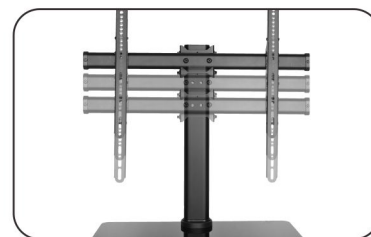

Universal Tabletop Stand for TV and AV Component

Support most 32"-55" LED, LCD flat panel TVs

Brateck[®]
BRACKET TECHNOLOGY

3 Stage Height Adjustments
accommodate several sizes of flat screens and for a better viewing height.

Screw-In Clamps and End Caps
keep your TV and VESA brackets safely attached to the cross bar.

Swiveling Joint
offers maximum viewing flexibility

Sleek Tempered Glass Shelf
stores your cable TV box, satellite receiver, gaming consoles.

Bottom Side Pads
protect table top surfaces from scratching.

Freely Tilting Mechanism
allows easy angle adjustment and reduces glare from lights or windows to obtain the optimal viewing comfort.

Cable Clip
routes cables to reduce clutter for a clean look and more organized place.

Universal Tabletop Stand for TV and AV Component
 Support most 32"-55" LED, LCD flat panel TVs

Brateck[®]
 BRACKET TECHNOLOGY

MOST
32"-47"
 MAX.VESA 400x400

RATED
40kg/88lbs

MOST
32"-55"
 MAX.VESA 600x400