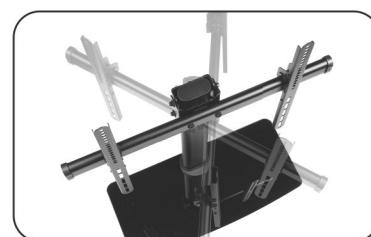

Universal Tabletop Stand for TV and AV Component

Support most 32"-55" LED, LCD flat panel TVs

Brateck[®]
BRACKET TECHNOLOGY

3 Stage Height Adjustments
accommodate several sizes of flat screens and for a better viewing height.

Screw-In Clamps and End Caps
keep your TV and VESA brackets safely attached to the cross bar.

Swiveling Joint
offers maximum viewing flexibility

Sleek Tempered Glass Shelf
stores your cable TV box, satellite receiver, gaming consoles.

Bottom Side Pads
protect table top surfaces from scratching.

Freely Tilting Mechanism
allows easy angle adjustment and reduces glare from lights or windows to obtain the optimal viewing comfort.

Cable Clip
routes cables to reduce clutter for a clean look and more organized place.

Universal Tabletop Stand for TV and AV Component
 Support most 32"-55" LED, LCD flat panel TVs

Brateck[®]
 BRACKET TECHNOLOGY

MOST
32"-47"
 MAX.VESA 400x400

RATED
40kg/88lbs

MOST
32"-55"
 MAX.VESA 600x400