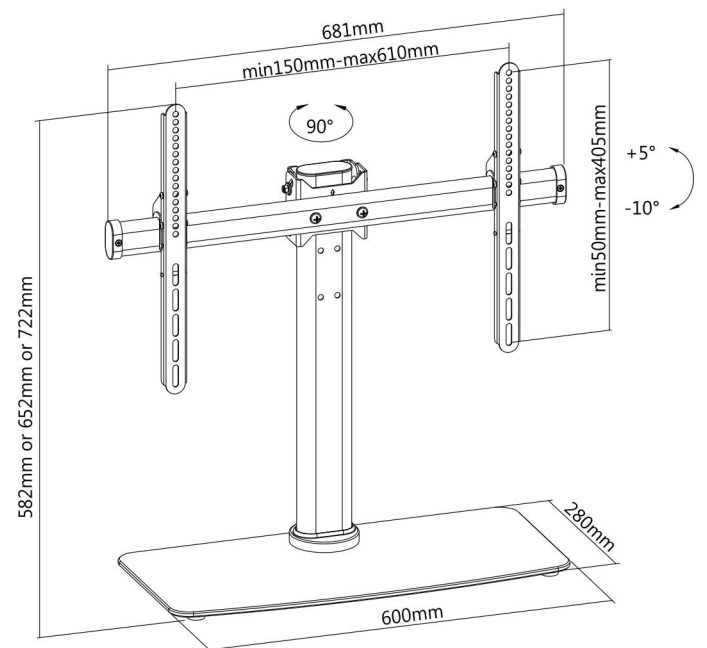

Screw-In Clamps and End Caps
keep your TV and VESA brackets safely attached to the cross bar.

Swiveling Joint
offers maximum viewing flexibility

Sleek Tempered Glass Shelf
stores your cable TV box, satellite receiver, gaming consoles.

Bottom Side Pads
protect table top surfaces from scratching.

Freely Tilting Mechanism
allows easy angle adjustment and reduces glare from lights or windows to obtain the optimal viewing comfort.

Cable Clip
routes cables to reduce clutter for a clean look and more organized place.

Universal Tabletop Stand for TV and AV Component
 Support most 32"-55" LED, LCD flat panel TVs

Brateck[®]
 BRACKET TECHNOLOGY

MOST
32"-47"
 MAX.VESA 400x400

RATED
40kg/88lbs

MOST
32"-55"
 MAX.VESA 600x400

RATED
40kg/88lbs