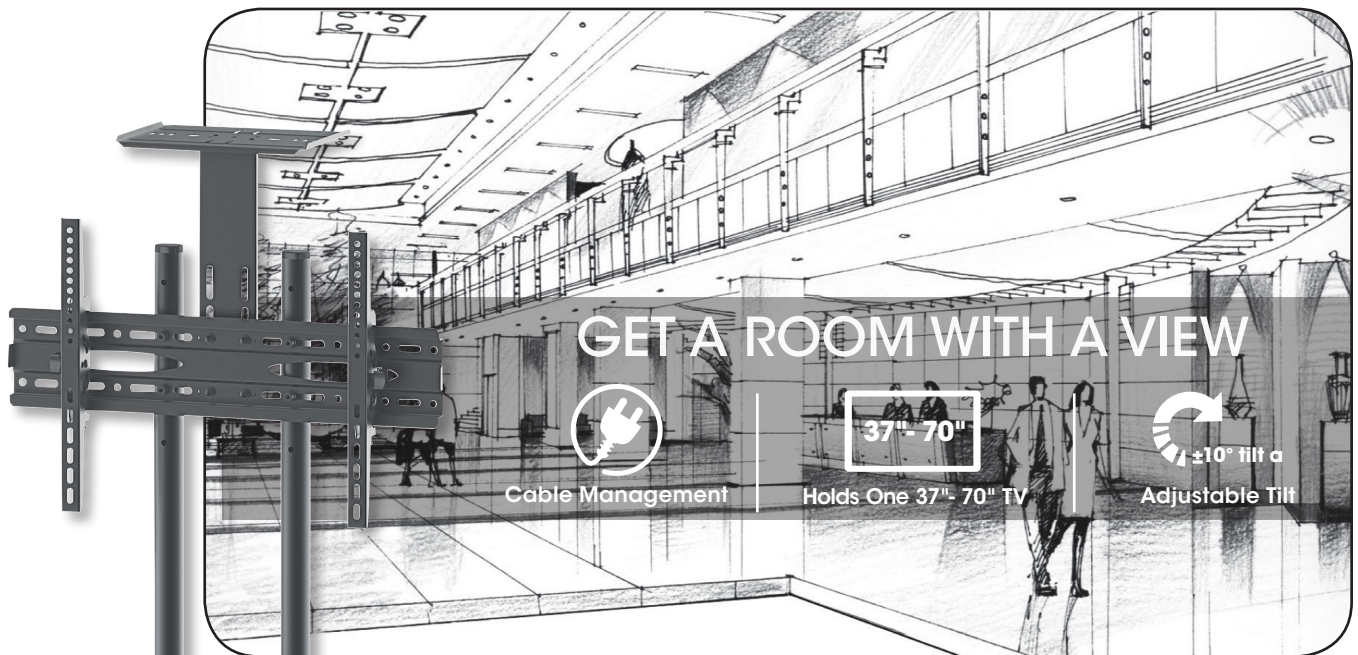

Visualizing Quality Control with Manhattan Mounts

Universal Economy Multimedia TV Cart

Model 467238

FREELY TILTING
MECHANISM

PANEL HEIGHT
ADJUSTMENT

HEIGHT
ADJUSTABLE
COMPONENT
SHELF

STURDY BASE
WITH HEAVY
DUTY CASTERS