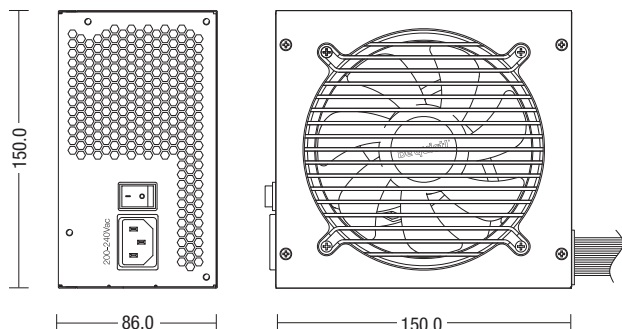

Dimensions (mm) »