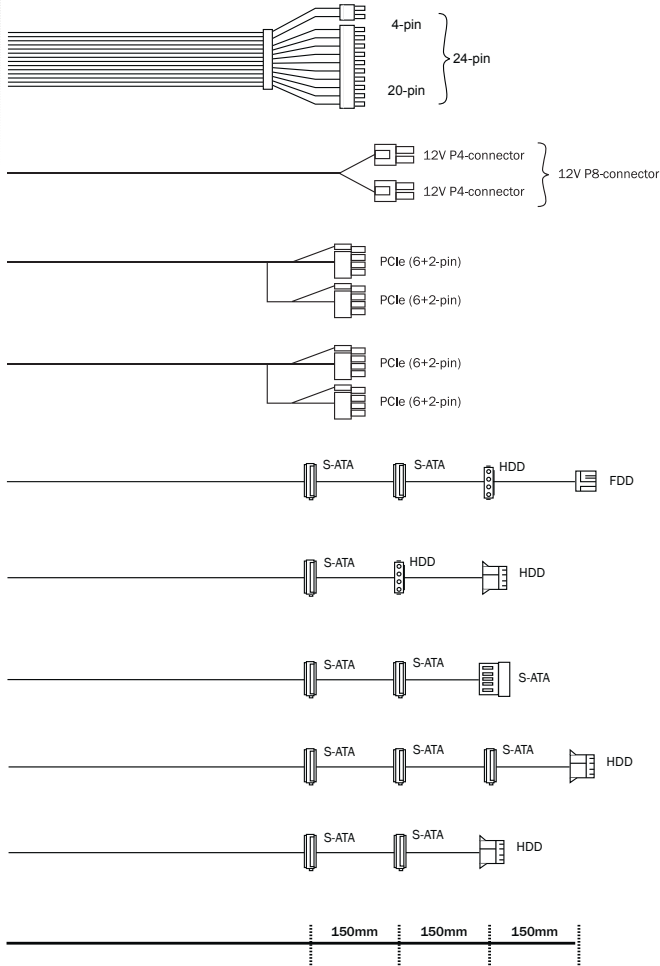

PURE POWER 10

EXCEPTIONAL QUIET, SUPERIOR RELIABILITY

Cables »

	700W	600W	500W	400W	350W	300W
24-pin	550mm	550mm	550mm	450mm	450mm	450mm
12V P8-connector	600mm	600mm	600mm	600mm	550mm	550mm
PCIe (6+2-pin)	500mm 2x	500mm 2x	500mm	500mm 2x	500mm	500mm
PCIe (6+2-pin)	500mm 2x	500mm 2x	500mm	-	-	-
S-ATA	500mm*	500mm*	500mm*	450mm*	450mm*	450mm*
HDD	500mm*	500mm*	500mm*	-	-	-
S-ATA	500mm*	500mm*	500mm*	-	-	-
S-ATA	-	-	-	450mm*	450mm*	-
HDD	-	-	-	-	-	450mm*

*cable length to first connector