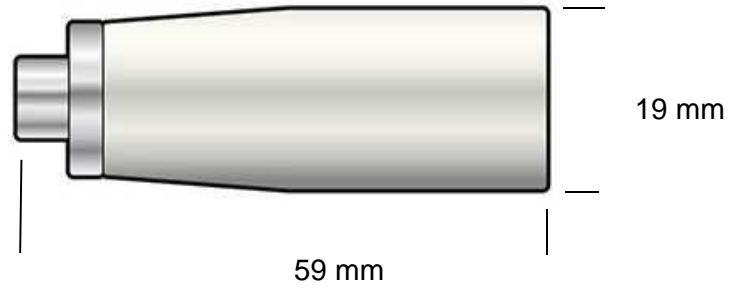

	REVISED	DR	APP

1	CONNECTORS	CANNON XLR PLUG - RCA JACK
2	MOLDING	
3	CABLE	
NO	PART NAME	

DESCRIPTION		CANNON XLR PLUG - RCA JACK					
SIZE	A4	DATE	13.01.2016	CHECKED		TOL	
UNIT	MM	DRAWN	R.Hueller	APPROVED			55062