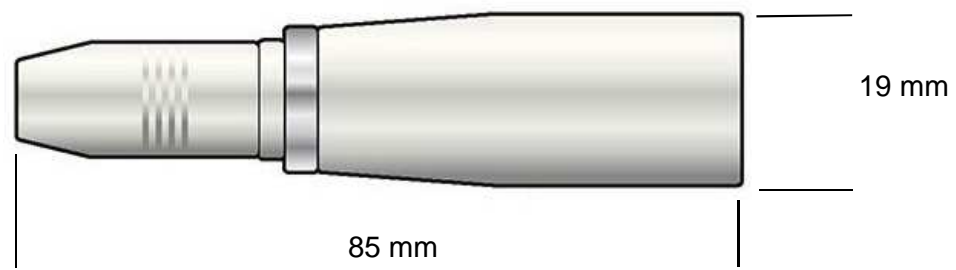

	REVISED	DR	APP

1	CONNECTORS	CANNON XLR PLUG - 2PIN MONO JACK, 6.3mm
2	MOLDING	
3	CABLE	
NO	PART NAME	

DESCRIPTION		CANNON XLR PLUG - 2PIN MONO JACK, 6.3mm					
SIZE	A4	DATE	13.01.2016	CHECKED		TOL	
UNIT	MM	DRAWN	R.Hueller	APPROVED			55031