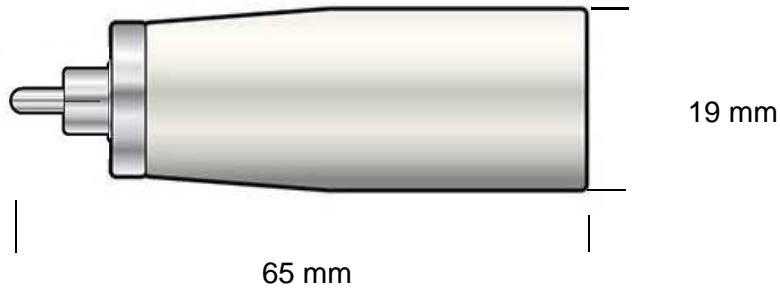

	REVISED	DR	APP

1	CONNECTORS	CANNON XLR PLUG - RCA PLUG
2	MOLDING	
3	CABLE	
NO	PART NAME	

DESCRIPTION		CANNON XLR PLUG - RCA PLUG					
SIZE	A4	DATE	13.01.2016	CHECKED		TOL	
UNIT	MM	DRAWN	R.Hueller	APPROVED			55060