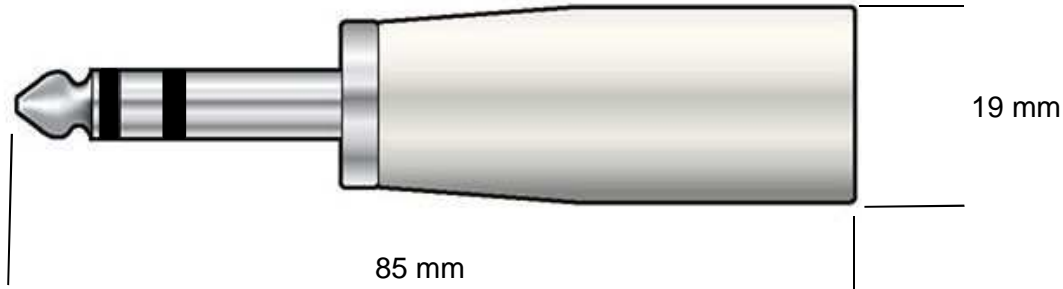

	REVISED	DR	APP

1	CONNECTORS	CANNON XLR PLUG - 3PIN STEREO PLUG, 6.3mm
2	MOLDING	
3	CABLE	
NO	PART NAME	

DESCRIPTION		CANNON XLR PLUG - 3PIN STEREO PLUG, 6.3mm					
SIZE	A4	DATE	13.01.2016	CHECKED		TOL	
UNIT	MM	DRAWN	R.Hueller	APPROVED			55034