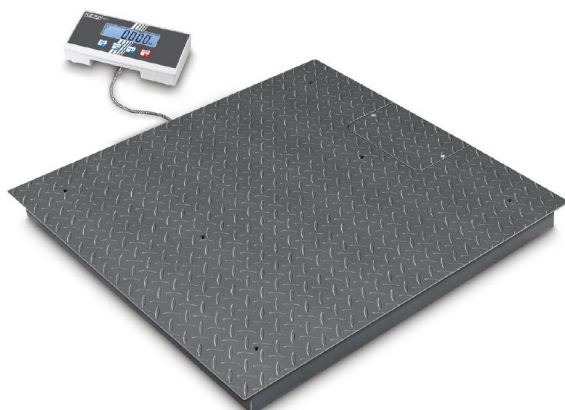

KERN BIC600K-1

Hochauflösende Bodenwaage mit 2x3000 [d] und top Preis-Leistungs-Verhältnis

Service

Adjustment at the location of installation: 961-250

DAkkS Certificate: 963-130

Category

Brand: KERN

Category: Balances

Product Group: Floor scale

Packaging & shipping

Delivery: 48 h

Dimensions packaging (WxDxH): 1050 x 1050 x 260 mm

Gross weight: 180 kg

Net weight: 150 kg

Shipping method: Freight forwarder

Construction

Cable length: 5 m

Cable length of display device: 5 m

Dimensions (WxDxH): 1200 x 1500 x 108 mm

Dimensions of display device (WxDxH): 235 x 114 x 51 mm

Dimensions of weighing plate (WxDxH): 1200 x 1500 x 108 mm

Level indicator: yes

Revolving screw feet: yes

Weighing surface (WxD): 1200 x 1500 mm

Measuring system

Adjustment options: External calibration

Linearity: 300 g | 600 g

Readout [d]: 100 g | 200 g

Recommended adjusting weight: 600 kg (M2)