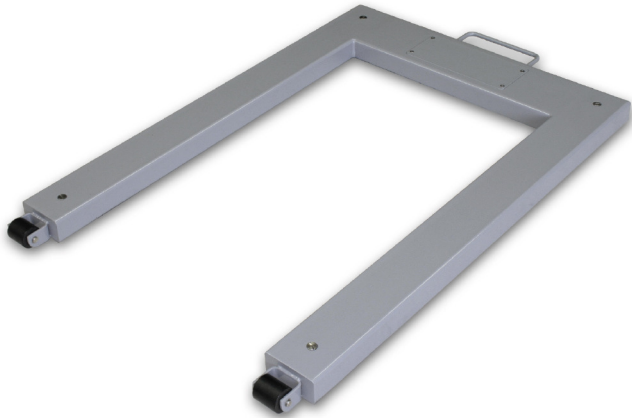

# KERN KFU600V20M

U-Wägebrücke

**KERN**<sup>®</sup>

## Measuring system

Readout [d]:	200 g
Resolution (non verifiable):	3000
Weighing range [Max]:	600 kg

## Technical data about verification

Minimum load [Min]:	4 kg
Verification by KERN possible:	yes
Verification value [e]:	200 g

## Construction

Cable length:	5 m
Dimensions of weighing plate (WxDxH):	840 x 1300 x 90 mm
Material weighing plate:	Metal lacquered
Revolving screw feet:	yes