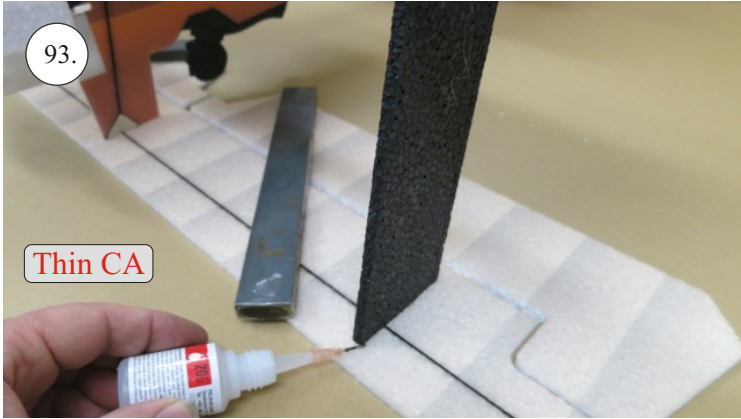

# Crack Camel

Carbon List:

- 0.8x500mm ... a) 127mm 2x  
b) 122mm 2x
- 0.8x500mm ... c) 120mm 2x  
d) 98mm 2x
- 0,8x300mm ... (0.8x500 - 2x100mm)  
e) 101mm ... 2x

We wish you many happy flying hours with the Crack Camel.