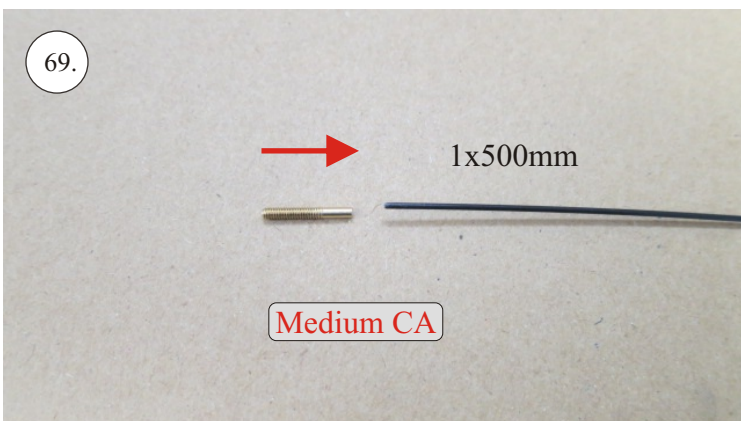

# Crack Camel

Carbon List:

- 0.8x500mm ... a) 127mm 2x  
b) 122mm 2x
- 0.8x500mm ... c) 120mm 2x  
d) 98mm 2x
- 0,8x300mm ... (0.8x500 - 2x100mm)  
e) 101mm ... 2x

We wish you many happy flying hours with the Crack Camel.