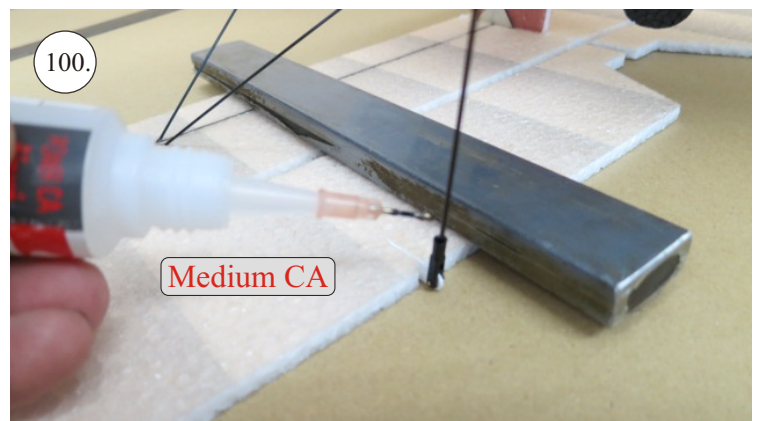

# Crack Camel

Carbon List:

- 0.8x500mm ... a) 127mm 2x  
b) 122mm 2x
- 0.8x500mm ... c) 120mm 2x  
d) 98mm 2x
- 0,8x300mm ... (0.8x500 - 2x100mm)  
e) 101mm ... 2x

We wish you many happy flying hours with the Crack Camel.