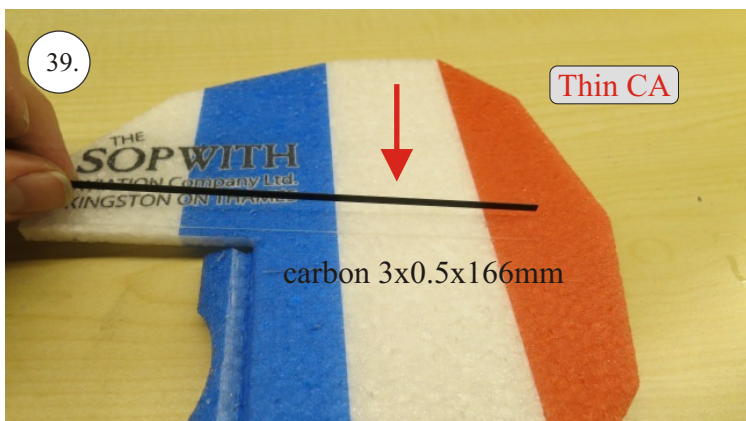

# Crack Camel

Carbon List:

- 0.8x500mm ... a) 127mm 2x  
b) 122mm 2x
- 0.8x500mm ... c) 120mm 2x  
d) 98mm 2x
- 0,8x300mm ... (0.8x500 - 2x100mm)  
e) 101mm ... 2x

We wish you many happy flying hours with the Crack Camel.