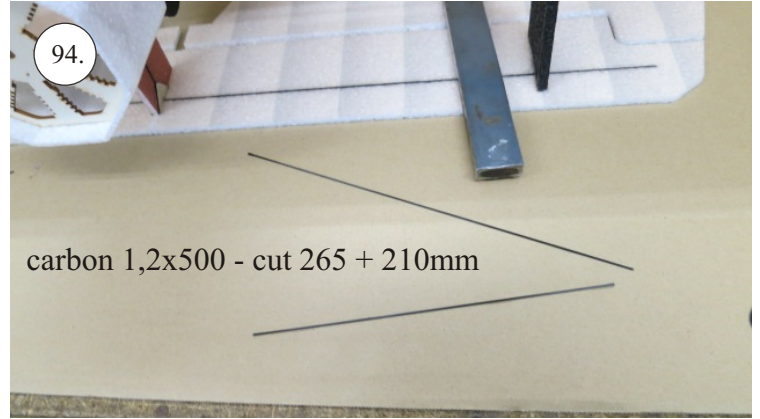

# Crack Camel

Carbon List:

- 0.8x500mm ... a) 127mm 2x  
b) 122mm 2x
- 0.8x500mm ... c) 120mm 2x  
d) 98mm 2x
- 0,8x300mm ... (0.8x500 - 2x100mm)  
e) 101mm ... 2x

We wish you many happy flying hours with the Crack Camel.