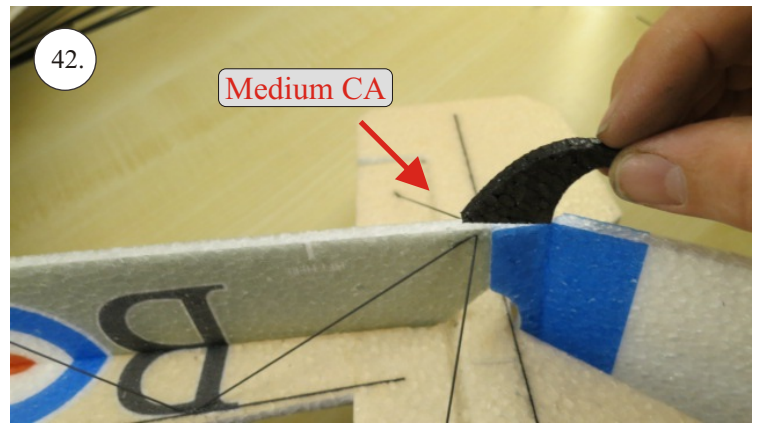

# Crack Camel

Carbon List:

- 0.8x500mm ... a) 127mm 2x  
b) 122mm 2x
- 0.8x500mm ... c) 120mm 2x  
d) 98mm 2x
- 0,8x300mm ... (0.8x500 - 2x100mm)  
e) 101mm ... 2x

We wish you many happy flying hours with the Crack Camel.