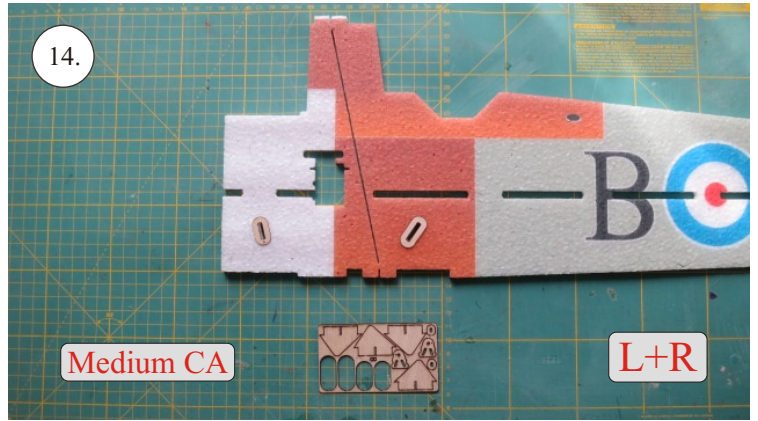

# Crack Camel

Carbon List:

- 0.8x500mm ... a) 127mm 2x  
b) 122mm 2x
- 0.8x500mm ... c) 120mm 2x  
d) 98mm 2x
- 0,8x300mm ... (0.8x500 - 2x100mm)  
e) 101mm ... 2x

We wish you many happy flying hours with the Crack Camel.