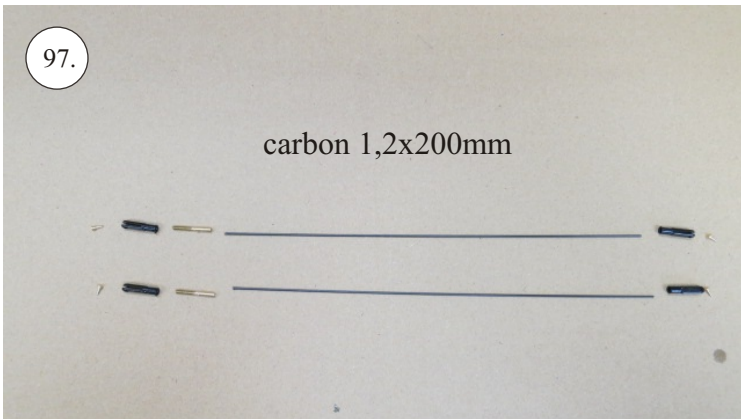

# Crack Camel

Carbon List:

- 0.8x500mm ... a) 127mm 2x  
b) 122mm 2x
- 0.8x500mm ... c) 120mm 2x  
d) 98mm 2x
- 0,8x300mm ... (0.8x500 - 2x100mm)  
e) 101mm ... 2x

We wish you many happy flying hours with the Crack Camel.