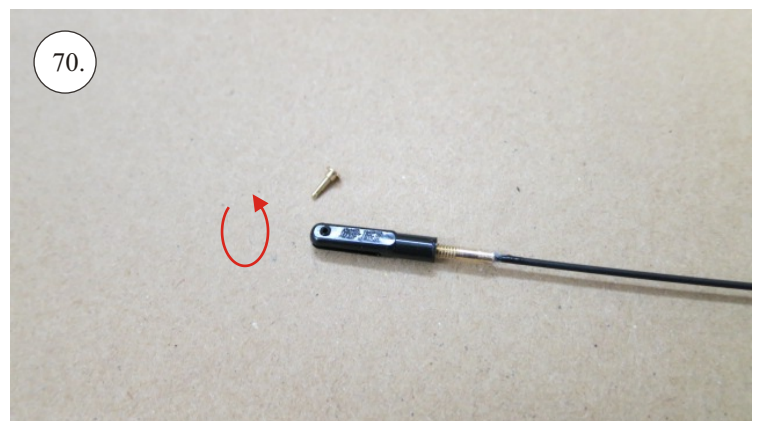

# Crack Camel

Carbon List:

- 0.8x500mm ... a) 127mm 2x  
b) 122mm 2x
- 0.8x500mm ... c) 120mm 2x  
d) 98mm 2x
- 0,8x300mm ... (0.8x500 - 2x100mm)  
e) 101mm ... 2x

We wish you many happy flying hours with the Crack Camel.