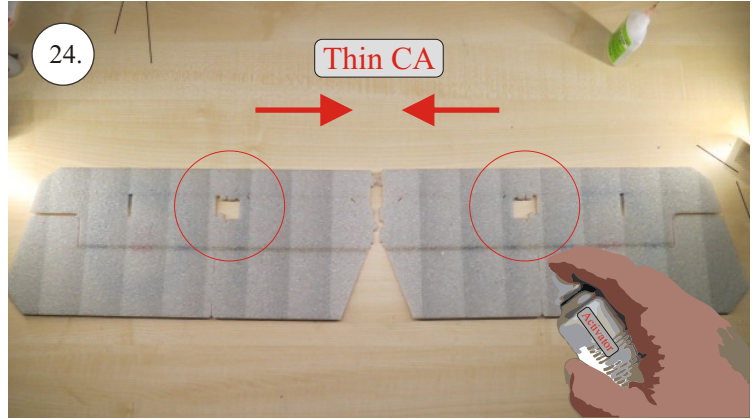

# Crack Camel

Carbon List:

- 0.8x500mm ... a) 127mm 2x  
b) 122mm 2x
- 0.8x500mm ... c) 120mm 2x  
d) 98mm 2x
- 0,8x300mm ... (0.8x500 - 2x100mm)  
e) 101mm ... 2x

We wish you many happy flying hours with the Crack Camel.