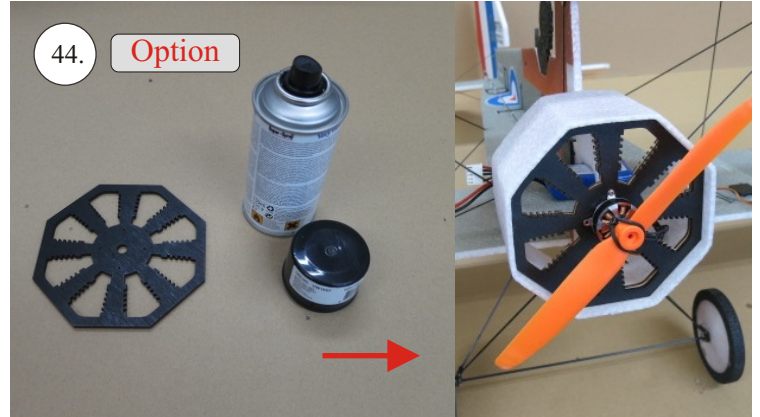

# Crack Camel

Carbon List:

- 0.8x500mm ... a) 127mm 2x  
b) 122mm 2x
- 0.8x500mm ... c) 120mm 2x  
d) 98mm 2x
- 0,8x300mm ... (0.8x500 - 2x100mm)  
e) 101mm ... 2x

We wish you many happy flying hours with the Crack Camel.