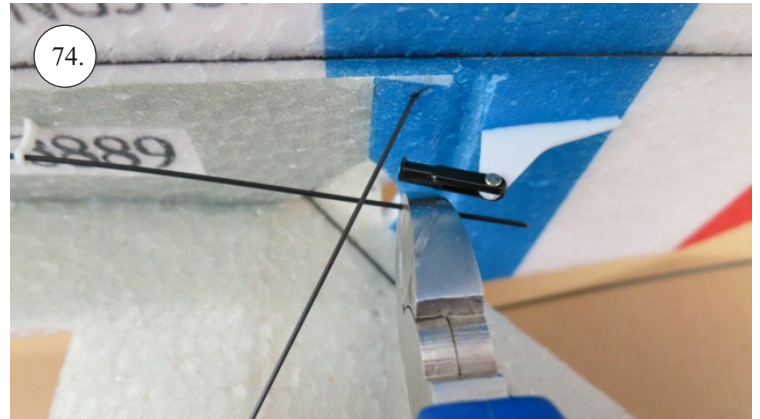

# Crack Camel

Carbon List:

- 0.8x500mm ... a) 127mm 2x  
b) 122mm 2x
- 0.8x500mm ... c) 120mm 2x  
d) 98mm 2x
- 0,8x300mm ... (0.8x500 - 2x100mm)  
e) 101mm ... 2x

We wish you many happy flying hours with the Crack Camel.