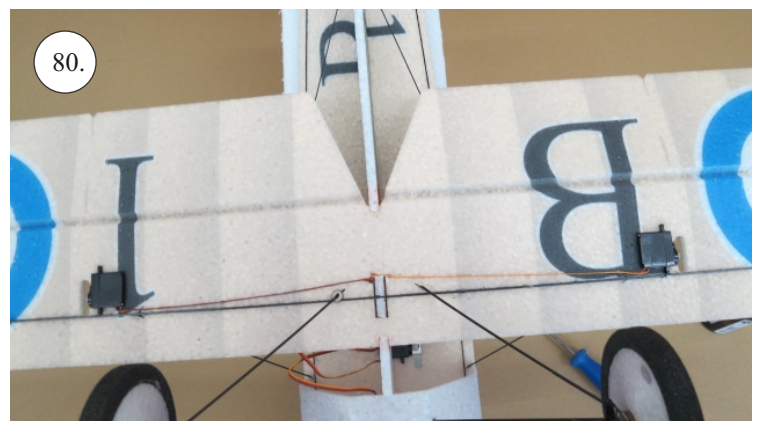

# Crack Camel

Carbon List:

- 0.8x500mm ... a) 127mm 2x  
b) 122mm 2x
- 0.8x500mm ... c) 120mm 2x  
d) 98mm 2x
- 0,8x300mm ... (0.8x500 - 2x100mm)  
e) 101mm ... 2x

We wish you many happy flying hours with the Crack Camel.