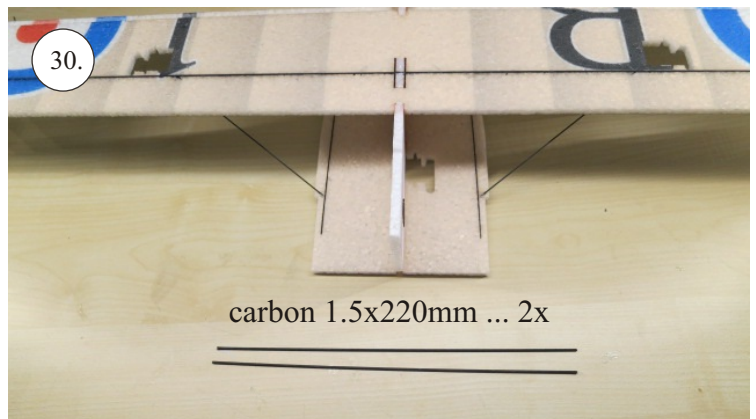

# Crack Camel

Carbon List:

- 0.8x500mm ... a) 127mm 2x  
b) 122mm 2x
- 0.8x500mm ... c) 120mm 2x  
d) 98mm 2x
- 0,8x300mm ... (0.8x500 - 2x100mm)  
e) 101mm ... 2x

We wish you many happy flying hours with the Crack Camel.