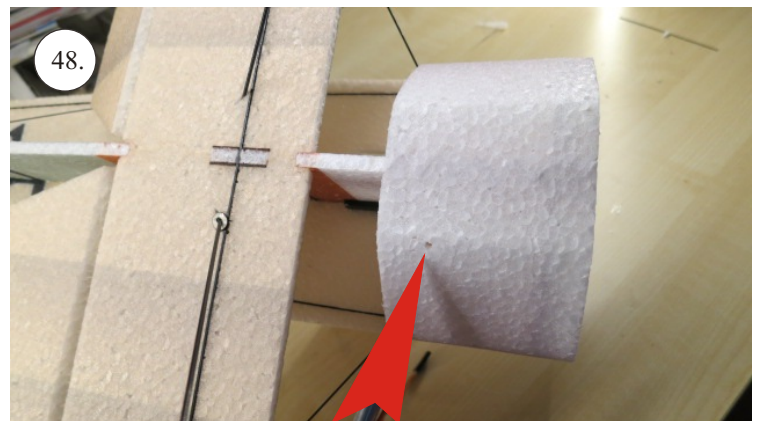

# Crack Camel

Carbon List:

- 0.8x500mm ... a) 127mm 2x  
b) 122mm 2x
- 0.8x500mm ... c) 120mm 2x  
d) 98mm 2x
- 0,8x300mm ... (0.8x500 - 2x100mm)  
e) 101mm ... 2x

We wish you many happy flying hours with the Crack Camel.