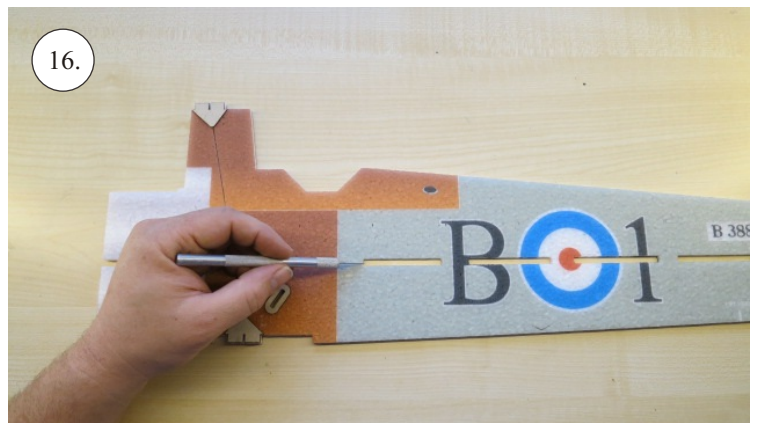

# Crack Camel

Carbon List:

- 0.8x500mm ... a) 127mm 2x  
b) 122mm 2x
- 0.8x500mm ... c) 120mm 2x  
d) 98mm 2x
- 0,8x300mm ... (0.8x500 - 2x100mm)  
e) 101mm ... 2x

We wish you many happy flying hours with the Crack Camel.