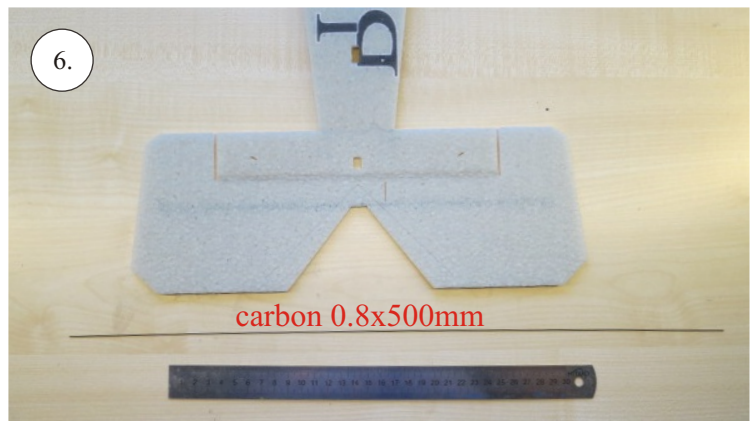

# Crack Camel

Carbon List:

- 0.8x500mm ... a) 127mm 2x  
b) 122mm 2x
- 0.8x500mm ... c) 120mm 2x  
d) 98mm 2x
- 0,8x300mm ... (0.8x500 - 2x100mm)  
e) 101mm ... 2x

We wish you many happy flying hours with the Crack Camel.