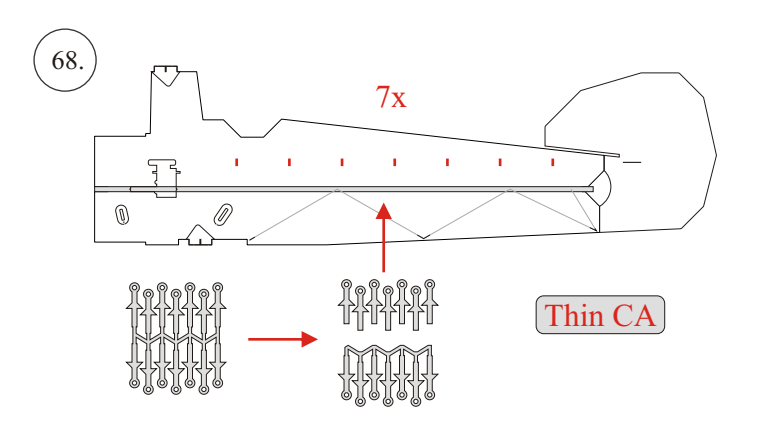

# Crack Camel

Carbon List:

- 0.8x500mm ... a) 127mm 2x  
b) 122mm 2x
- 0.8x500mm ... c) 120mm 2x  
d) 98mm 2x
- 0,8x300mm ... (0.8x500 - 2x100mm)  
e) 101mm ... 2x

We wish you many happy flying hours with the Crack Camel.