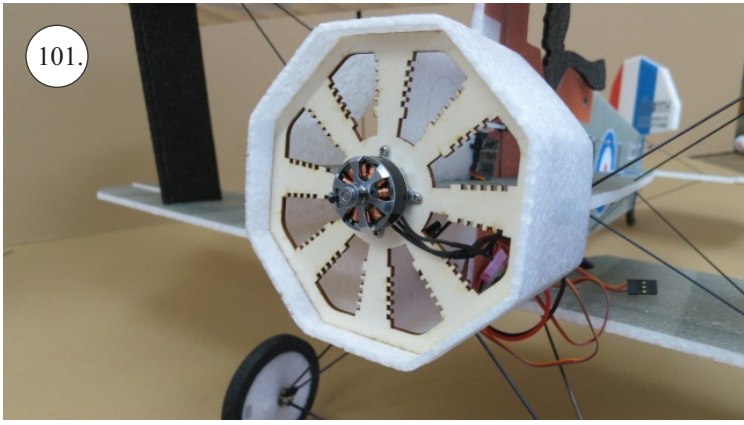

# Crack Camel

Carbon List:

- 0.8x500mm ... a) 127mm 2x  
b) 122mm 2x
- 0.8x500mm ... c) 120mm 2x  
d) 98mm 2x
- 0,8x300mm ... (0.8x500 - 2x100mm)  
e) 101mm ... 2x

We wish you many happy flying hours with the Crack Camel.