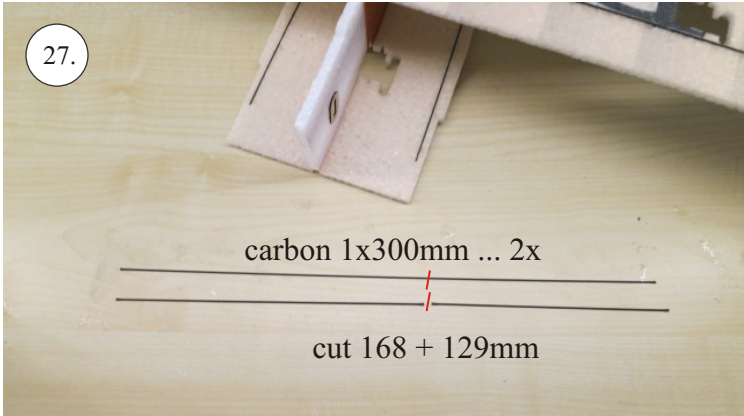

# Crack Camel

Carbon List:

- 0.8x500mm ... a) 127mm 2x  
b) 122mm 2x
- 0.8x500mm ... c) 120mm 2x  
d) 98mm 2x
- 0,8x300mm ... (0.8x500 - 2x100mm)  
e) 101mm ... 2x

We wish you many happy flying hours with the Crack Camel.