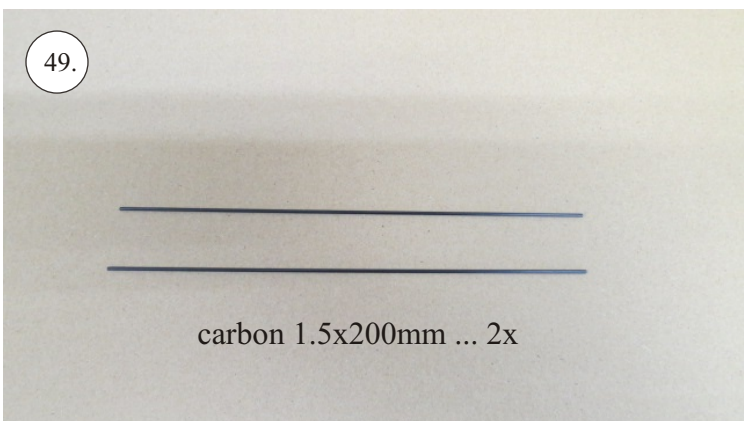

# Crack Camel

Carbon List:

- 0.8x500mm ... a) 127mm 2x  
b) 122mm 2x
- 0.8x500mm ... c) 120mm 2x  
d) 98mm 2x
- 0,8x300mm ... (0.8x500 - 2x100mm)  
e) 101mm ... 2x

We wish you many happy flying hours with the Crack Camel.