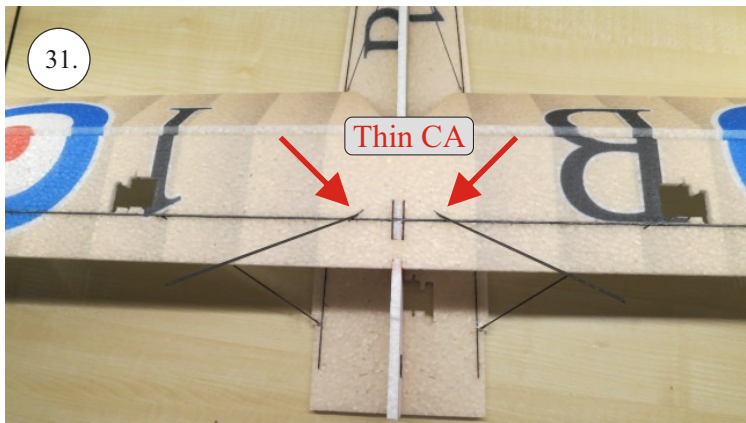

# Crack Camel

Carbon List:

- 0.8x500mm ... a) 127mm 2x  
b) 122mm 2x
- 0.8x500mm ... c) 120mm 2x  
d) 98mm 2x
- 0,8x300mm ... (0.8x500 - 2x100mm)  
e) 101mm ... 2x

We wish you many happy flying hours with the Crack Camel.