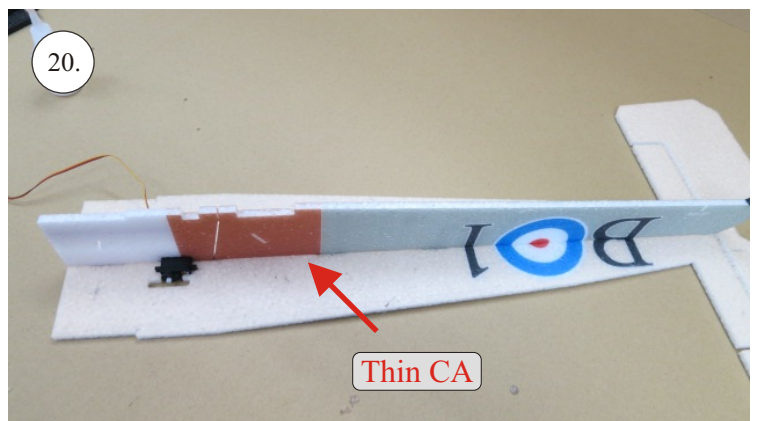

# Crack Camel

Carbon List:

- 0.8x500mm ... a) 127mm 2x  
b) 122mm 2x
- 0.8x500mm ... c) 120mm 2x  
d) 98mm 2x
- 0,8x300mm ... (0.8x500 - 2x100mm)  
e) 101mm ... 2x

We wish you many happy flying hours with the Crack Camel.