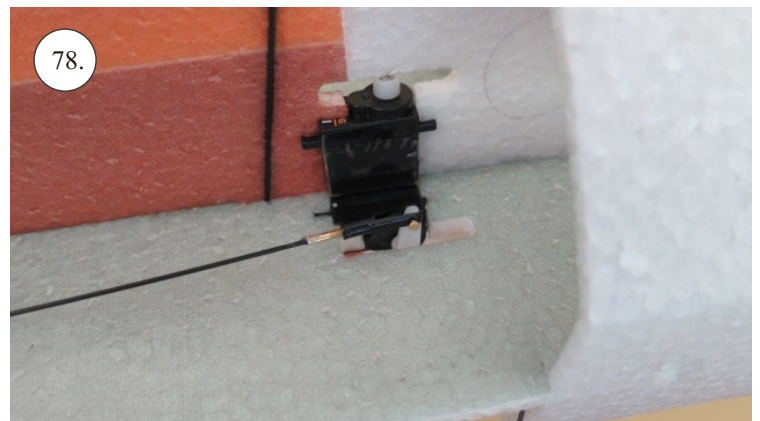

# Crack Camel

Carbon List:

- 0.8x500mm ... a) 127mm 2x  
b) 122mm 2x
- 0.8x500mm ... c) 120mm 2x  
d) 98mm 2x
- 0,8x300mm ... (0.8x500 - 2x100mm)  
e) 101mm ... 2x

We wish you many happy flying hours with the Crack Camel.