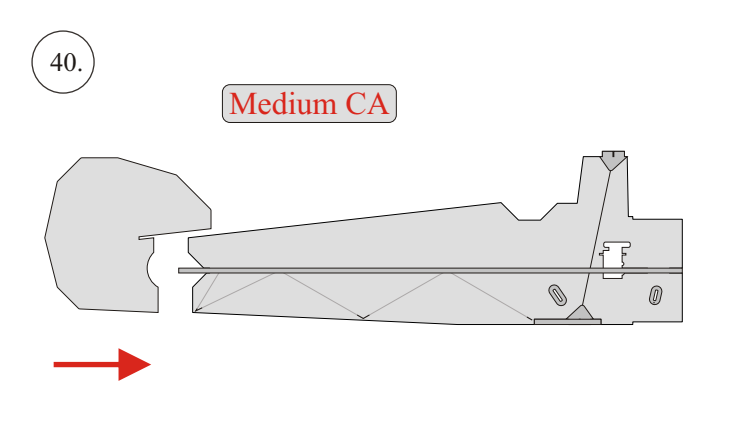

# Crack Camel

Carbon List:

- 0.8x500mm ... a) 127mm 2x  
b) 122mm 2x
- 0.8x500mm ... c) 120mm 2x  
d) 98mm 2x
- 0,8x300mm ... (0.8x500 - 2x100mm)  
e) 101mm ... 2x

We wish you many happy flying hours with the Crack Camel.