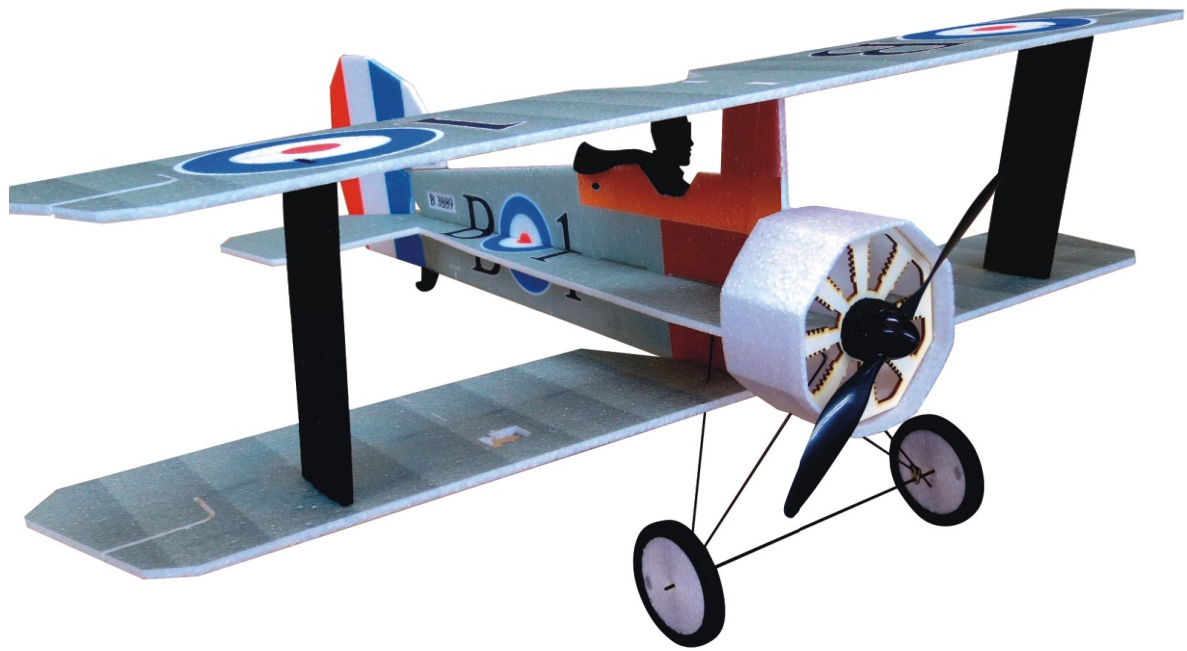

# Crack Camel

Carbon List:

- 0.8x500mm ... a) 127mm 2x  
b) 122mm 2x
- 0.8x500mm ... c) 120mm 2x  
d) 98mm 2x
- 0,8x300mm ... (0.8x500 - 2x100mm)  
e) 101mm ... 2x

We wish you many happy flying hours with the Crack Camel.