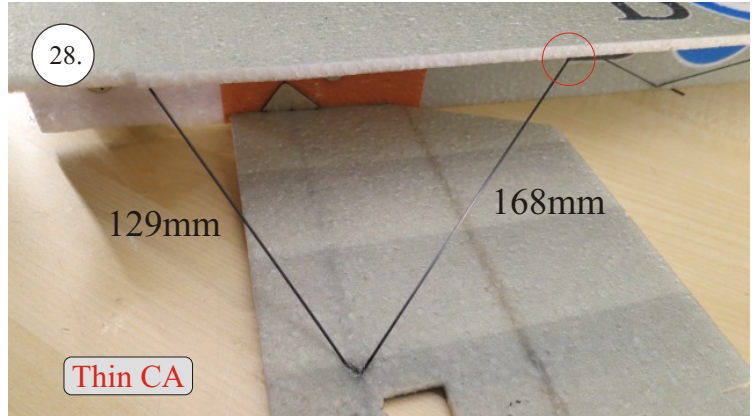

# Crack Camel

Carbon List:

- 0.8x500mm ... a) 127mm 2x  
b) 122mm 2x
- 0.8x500mm ... c) 120mm 2x  
d) 98mm 2x
- 0,8x300mm ... (0.8x500 - 2x100mm)  
e) 101mm ... 2x

We wish you many happy flying hours with the Crack Camel.