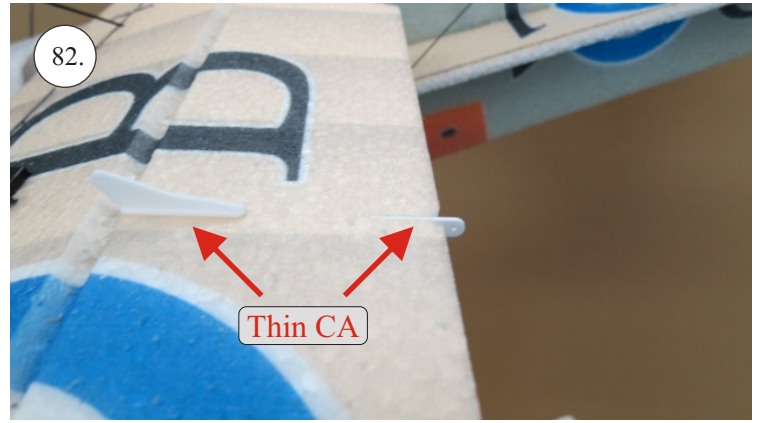

# Crack Camel

Carbon List:

- 0.8x500mm ... a) 127mm 2x  
b) 122mm 2x
- 0.8x500mm ... c) 120mm 2x  
d) 98mm 2x
- 0,8x300mm ... (0.8x500 - 2x100mm)  
e) 101mm ... 2x

We wish you many happy flying hours with the Crack Camel.