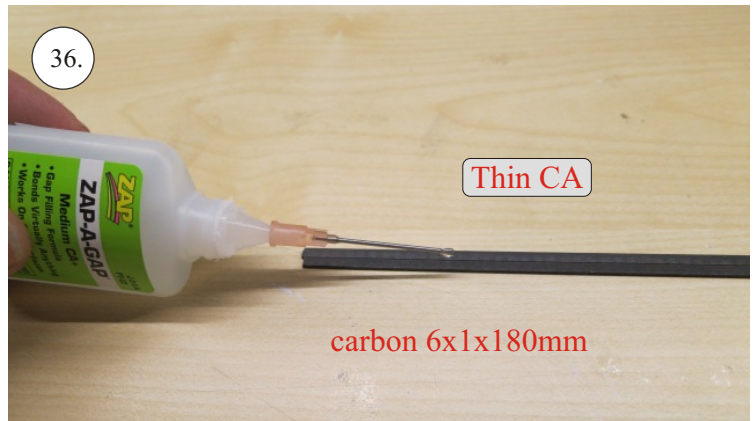

# Crack Camel

Carbon List:

- 0.8x500mm ... a) 127mm 2x  
b) 122mm 2x
- 0.8x500mm ... c) 120mm 2x  
d) 98mm 2x
- 0,8x300mm ... (0.8x500 - 2x100mm)  
e) 101mm ... 2x

We wish you many happy flying hours with the Crack Camel.