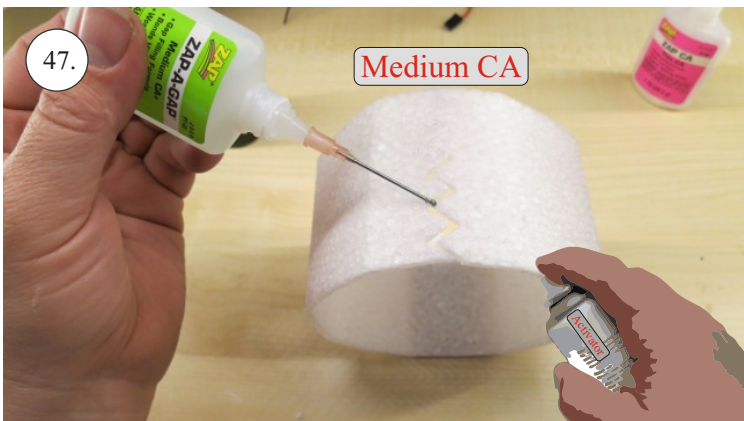

# Crack Camel

Carbon List:

- 0.8x500mm ... a) 127mm 2x  
b) 122mm 2x
- 0.8x500mm ... c) 120mm 2x  
d) 98mm 2x
- 0,8x300mm ... (0.8x500 - 2x100mm)  
e) 101mm ... 2x

We wish you many happy flying hours with the Crack Camel.