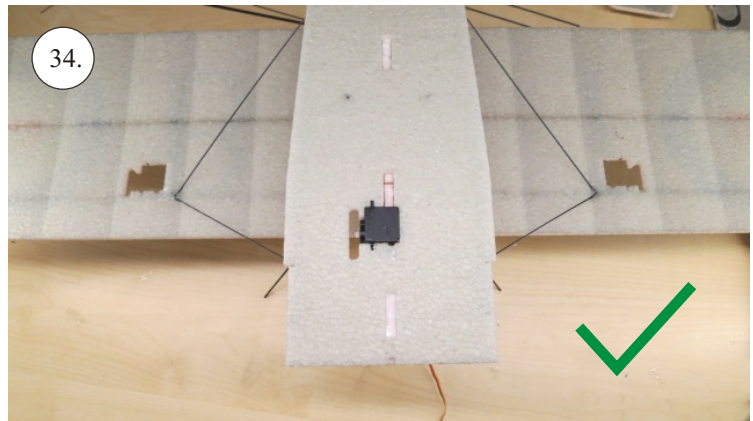

# Crack Camel

Carbon List:

- 0.8x500mm ... a) 127mm 2x  
b) 122mm 2x
- 0.8x500mm ... c) 120mm 2x  
d) 98mm 2x
- 0,8x300mm ... (0.8x500 - 2x100mm)  
e) 101mm ... 2x

We wish you many happy flying hours with the Crack Camel.