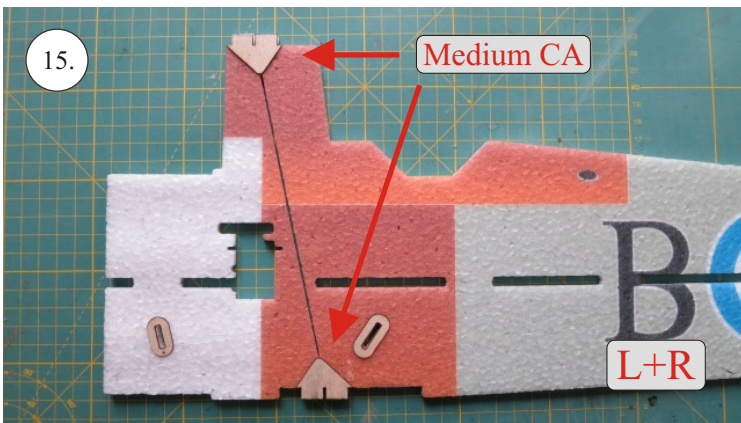

# Crack Camel

Carbon List:

- 0.8x500mm ... a) 127mm 2x  
b) 122mm 2x
- 0.8x500mm ... c) 120mm 2x  
d) 98mm 2x
- 0,8x300mm ... (0.8x500 - 2x100mm)  
e) 101mm ... 2x

We wish you many happy flying hours with the Crack Camel.