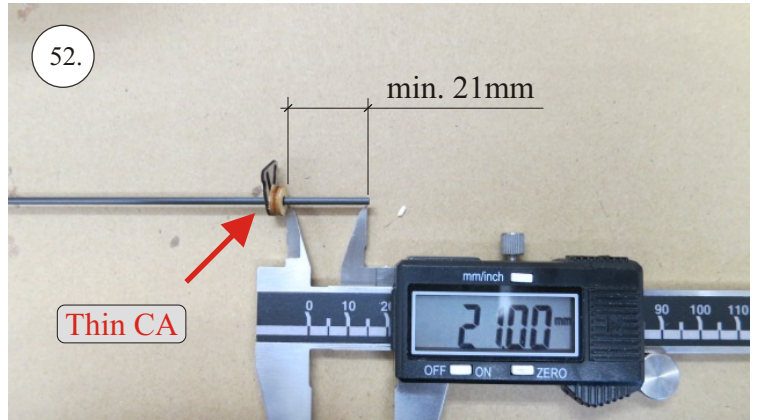

# Crack Camel

Carbon List:

- 0.8x500mm ... a) 127mm 2x  
b) 122mm 2x
- 0.8x500mm ... c) 120mm 2x  
d) 98mm 2x
- 0,8x300mm ... (0.8x500 - 2x100mm)  
e) 101mm ... 2x

We wish you many happy flying hours with the Crack Camel.