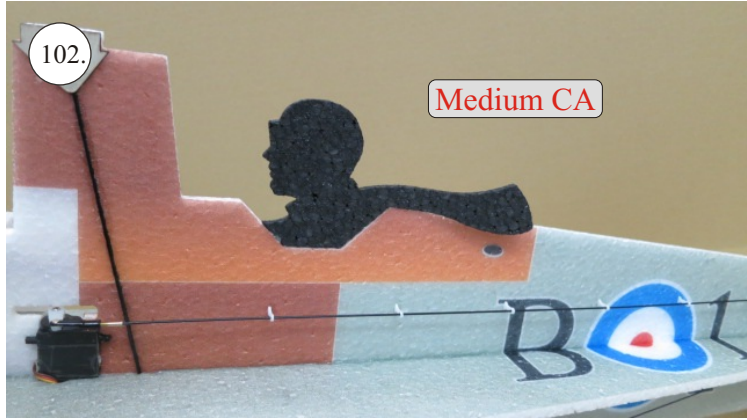

# Crack Camel

Carbon List:

- 0.8x500mm ... a) 127mm 2x  
b) 122mm 2x
- 0.8x500mm ... c) 120mm 2x  
d) 98mm 2x
- 0,8x300mm ... (0.8x500 - 2x100mm)  
e) 101mm ... 2x

We wish you many happy flying hours with the Crack Camel.