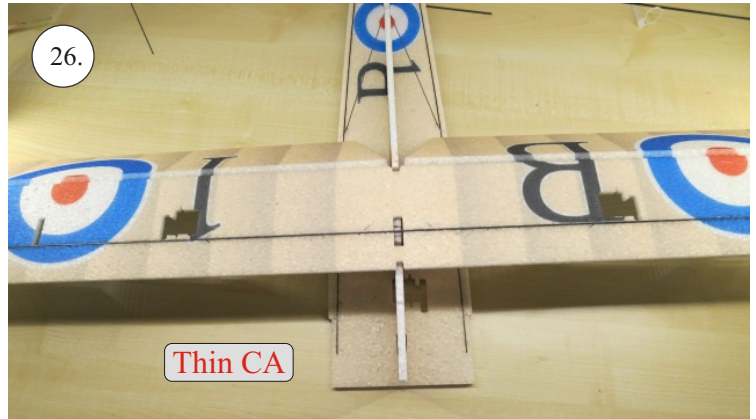

# Crack Camel

Carbon List:

- 0.8x500mm ... a) 127mm 2x  
b) 122mm 2x
- 0.8x500mm ... c) 120mm 2x  
d) 98mm 2x
- 0,8x300mm ... (0.8x500 - 2x100mm)  
e) 101mm ... 2x

We wish you many happy flying hours with the Crack Camel.