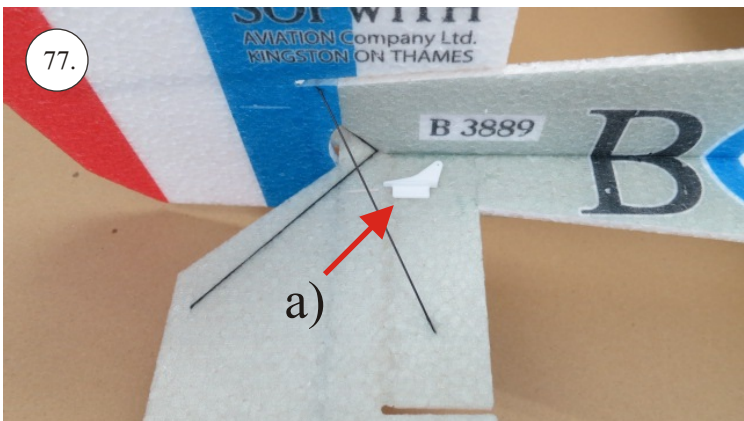

# Crack Camel

Carbon List:

- 0.8x500mm ... a) 127mm 2x  
b) 122mm 2x
- 0.8x500mm ... c) 120mm 2x  
d) 98mm 2x
- 0,8x300mm ... (0.8x500 - 2x100mm)  
e) 101mm ... 2x

We wish you many happy flying hours with the Crack Camel.