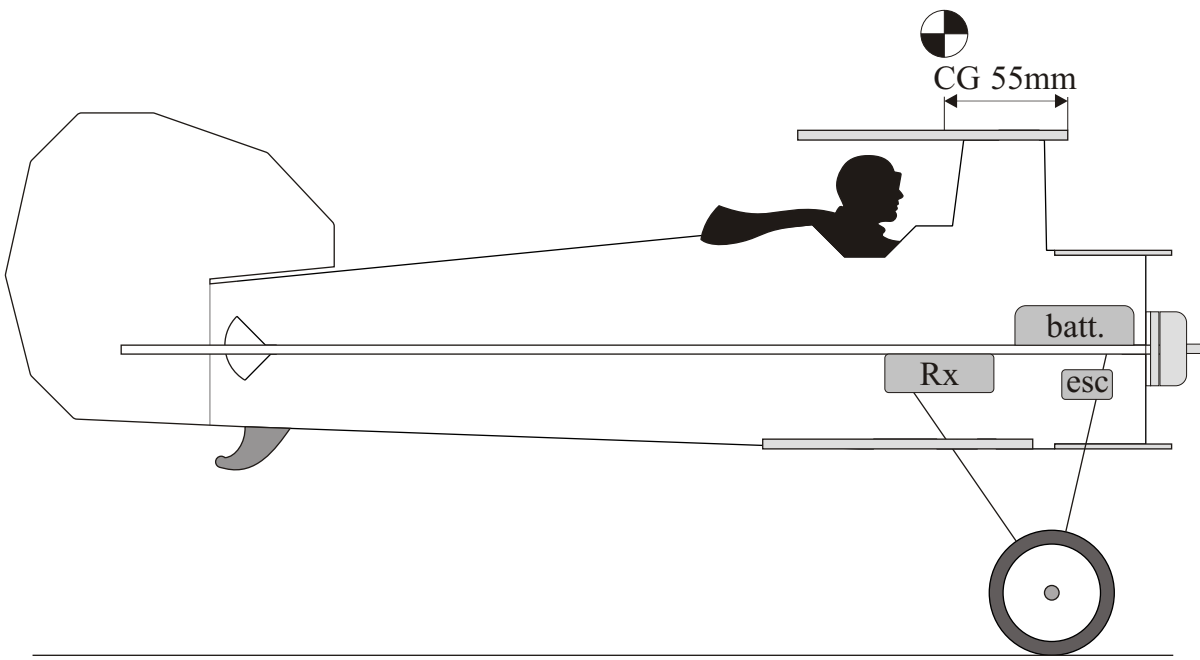

# Crack Camel

Carbon List:

- 0.8x500mm ... a) 127mm 2x  
b) 122mm 2x
- 0.8x500mm ... c) 120mm 2x  
d) 98mm 2x
- 0,8x300mm ... (0.8x500 - 2x100mm)  
e) 101mm ... 2x

We wish you many happy flying hours with the Crack Camel.