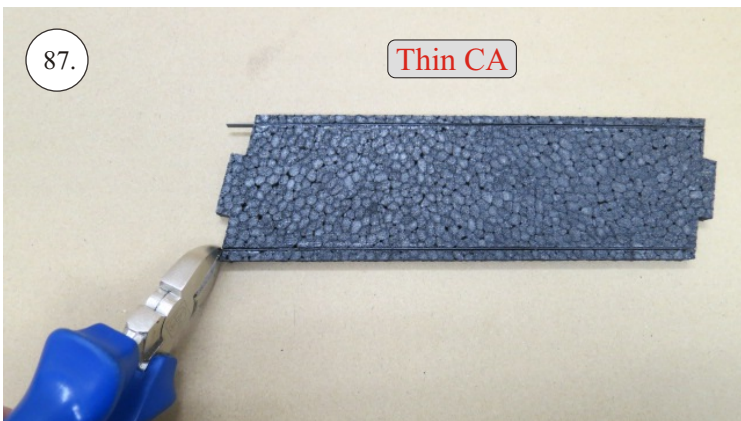

# Crack Camel

Carbon List:

- 0.8x500mm ... a) 127mm 2x  
b) 122mm 2x
- 0.8x500mm ... c) 120mm 2x  
d) 98mm 2x
- 0,8x300mm ... (0.8x500 - 2x100mm)  
e) 101mm ... 2x

We wish you many happy flying hours with the Crack Camel.