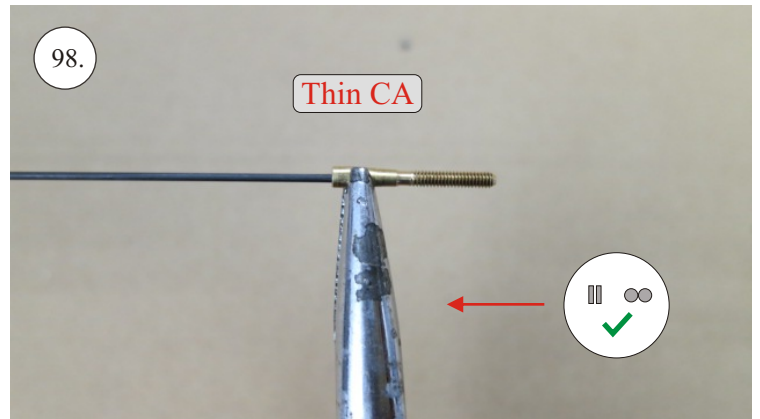

# Crack Camel

Carbon List:

- 0.8x500mm ... a) 127mm 2x  
b) 122mm 2x
- 0.8x500mm ... c) 120mm 2x  
d) 98mm 2x
- 0,8x300mm ... (0.8x500 - 2x100mm)  
e) 101mm ... 2x

We wish you many happy flying hours with the Crack Camel.