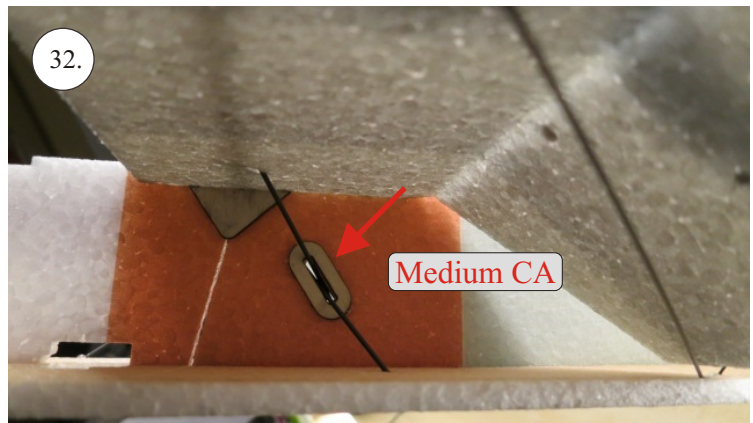

# Crack Camel

Carbon List:

- 0.8x500mm ... a) 127mm 2x  
b) 122mm 2x
- 0.8x500mm ... c) 120mm 2x  
d) 98mm 2x
- 0,8x300mm ... (0.8x500 - 2x100mm)  
e) 101mm ... 2x

We wish you many happy flying hours with the Crack Camel.