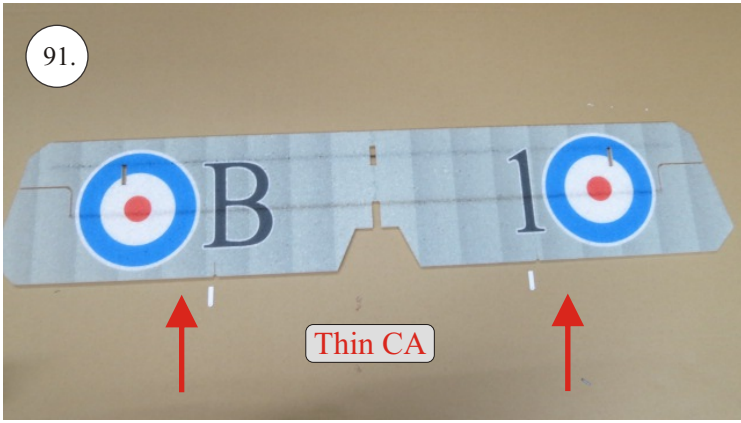

# Crack Camel

Carbon List:

- 0.8x500mm ... a) 127mm 2x  
b) 122mm 2x
- 0.8x500mm ... c) 120mm 2x  
d) 98mm 2x
- 0,8x300mm ... (0.8x500 - 2x100mm)  
e) 101mm ... 2x

We wish you many happy flying hours with the Crack Camel.