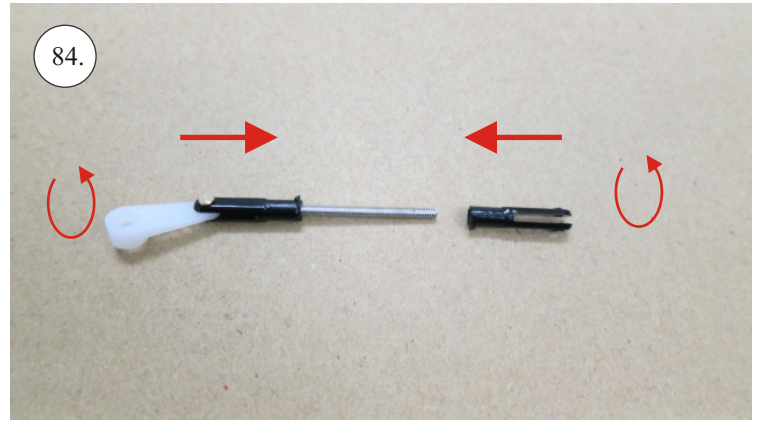

# Crack Camel

Carbon List:

- 0.8x500mm ... a) 127mm 2x  
b) 122mm 2x
- 0.8x500mm ... c) 120mm 2x  
d) 98mm 2x
- 0,8x300mm ... (0.8x500 - 2x100mm)  
e) 101mm ... 2x

We wish you many happy flying hours with the Crack Camel.