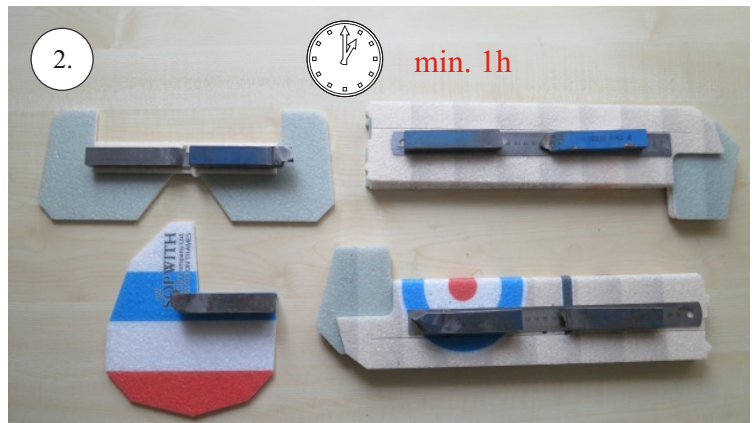

# Crack Camel

Carbon List:

- 0.8x500mm ... a) 127mm 2x  
b) 122mm 2x
- 0.8x500mm ... c) 120mm 2x  
d) 98mm 2x
- 0,8x300mm ... (0.8x500 - 2x100mm)  
e) 101mm ... 2x

We wish you many happy flying hours with the Crack Camel.