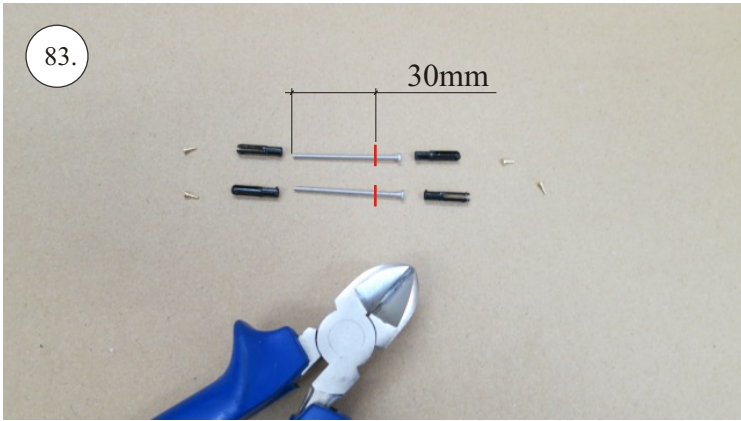

# Crack Camel

Carbon List:

- 0.8x500mm ... a) 127mm 2x  
b) 122mm 2x
- 0.8x500mm ... c) 120mm 2x  
d) 98mm 2x
- 0,8x300mm ... (0.8x500 - 2x100mm)  
e) 101mm ... 2x

We wish you many happy flying hours with the Crack Camel.