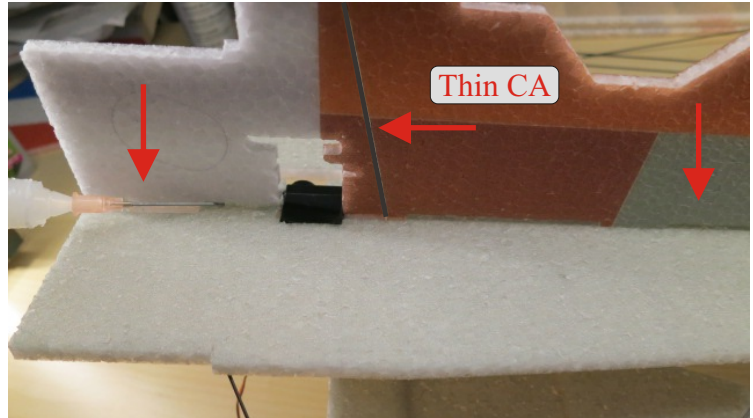

# Crack Camel

Carbon List:

- 0.8x500mm ... a) 127mm 2x  
b) 122mm 2x
- 0.8x500mm ... c) 120mm 2x  
d) 98mm 2x
- 0,8x300mm ... (0.8x500 - 2x100mm)  
e) 101mm ... 2x

We wish you many happy flying hours with the Crack Camel.