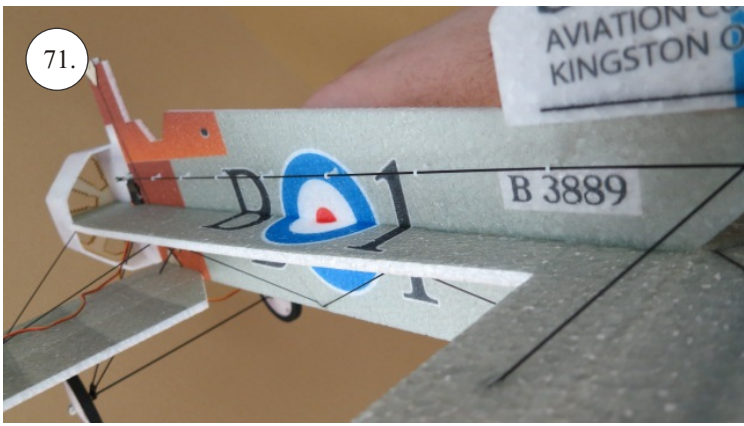

# Crack Camel

Carbon List:

- 0.8x500mm ... a) 127mm 2x  
b) 122mm 2x
- 0.8x500mm ... c) 120mm 2x  
d) 98mm 2x
- 0,8x300mm ... (0.8x500 - 2x100mm)  
e) 101mm ... 2x

We wish you many happy flying hours with the Crack Camel.