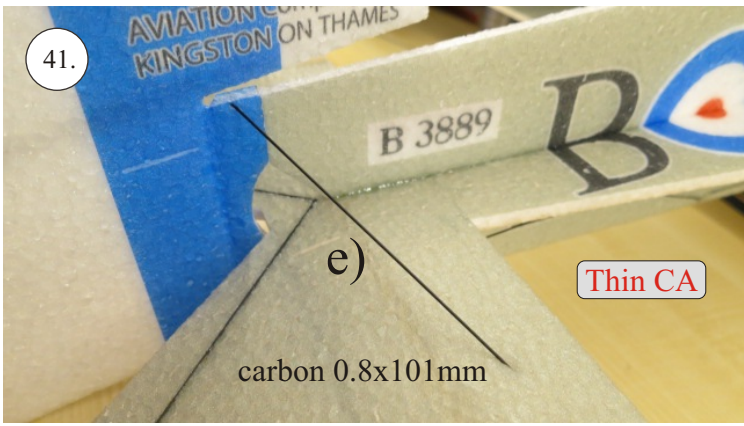

# Crack Camel

Carbon List:

- 0.8x500mm ... a) 127mm 2x  
b) 122mm 2x
- 0.8x500mm ... c) 120mm 2x  
d) 98mm 2x
- 0,8x300mm ... (0.8x500 - 2x100mm)  
e) 101mm ... 2x

We wish you many happy flying hours with the Crack Camel.