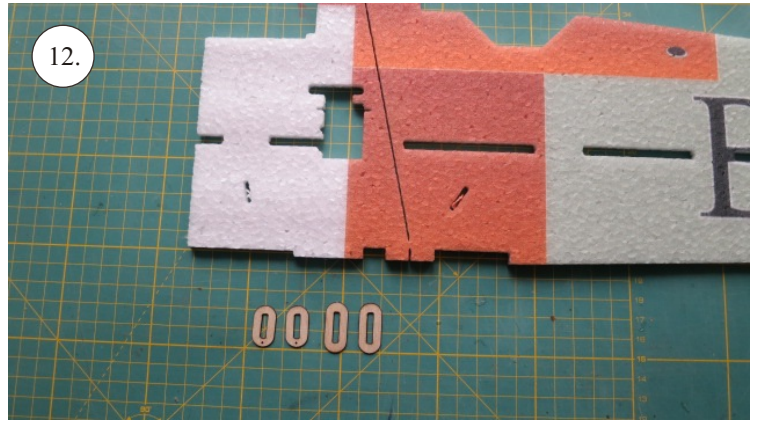

# Crack Camel

Carbon List:

- 0.8x500mm ... a) 127mm 2x  
b) 122mm 2x
- 0.8x500mm ... c) 120mm 2x  
d) 98mm 2x
- 0,8x300mm ... (0.8x500 - 2x100mm)  
e) 101mm ... 2x

We wish you many happy flying hours with the Crack Camel.