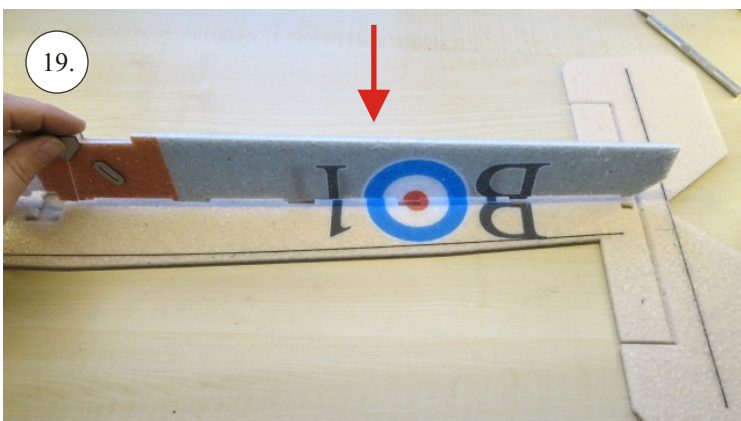

# Crack Camel

Carbon List:

- 0.8x500mm ... a) 127mm 2x  
b) 122mm 2x
- 0.8x500mm ... c) 120mm 2x  
d) 98mm 2x
- 0,8x300mm ... (0.8x500 - 2x100mm)  
e) 101mm ... 2x

We wish you many happy flying hours with the Crack Camel.