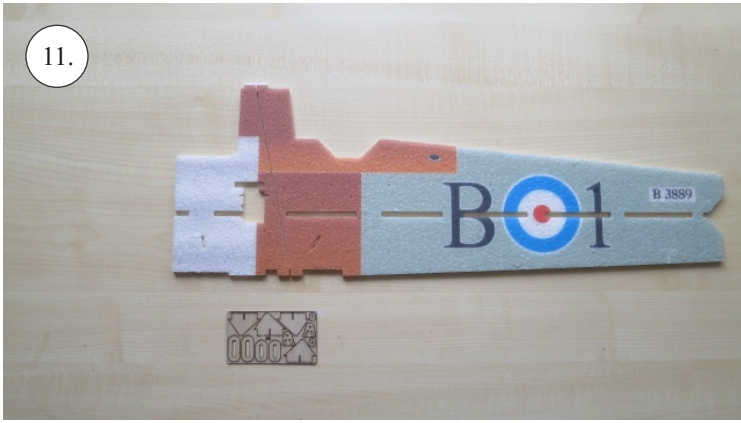

# Crack Camel

Carbon List:

- 0.8x500mm ... a) 127mm 2x  
b) 122mm 2x
- 0.8x500mm ... c) 120mm 2x  
d) 98mm 2x
- 0,8x300mm ... (0.8x500 - 2x100mm)  
e) 101mm ... 2x

We wish you many happy flying hours with the Crack Camel.