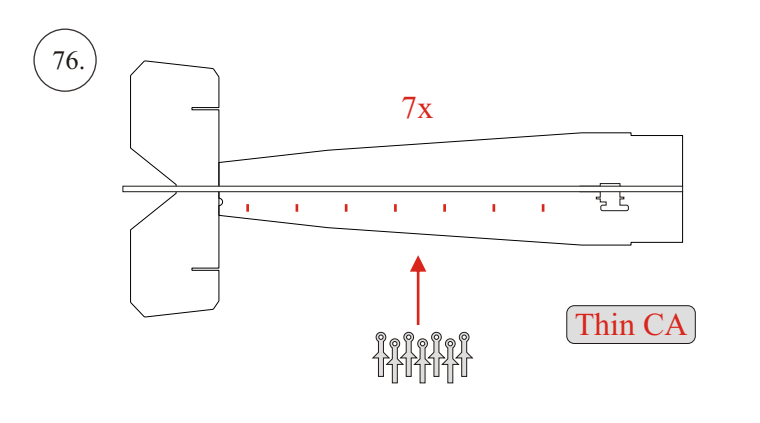

# Crack Camel

Carbon List:

- 0.8x500mm ... a) 127mm 2x  
b) 122mm 2x
- 0.8x500mm ... c) 120mm 2x  
d) 98mm 2x
- 0,8x300mm ... (0.8x500 - 2x100mm)  
e) 101mm ... 2x

We wish you many happy flying hours with the Crack Camel.