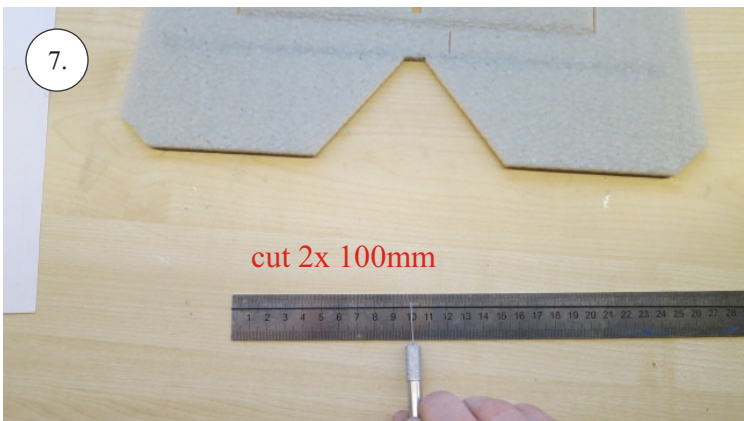

# Crack Camel

Carbon List:

- 0.8x500mm ... a) 127mm 2x  
b) 122mm 2x
- 0.8x500mm ... c) 120mm 2x  
d) 98mm 2x
- 0,8x300mm ... (0.8x500 - 2x100mm)  
e) 101mm ... 2x

We wish you many happy flying hours with the Crack Camel.