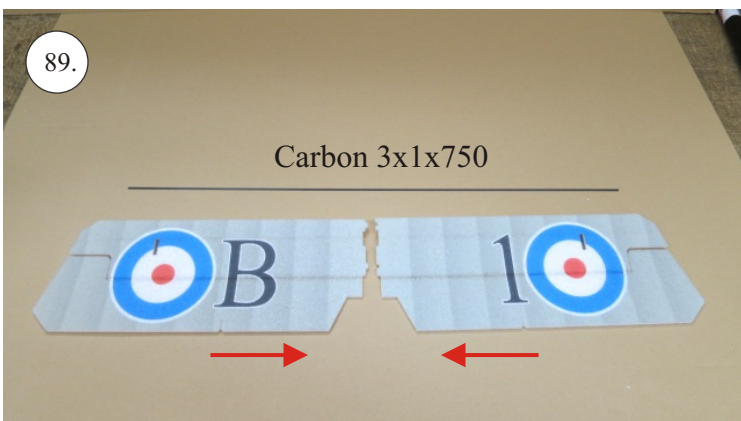

# Crack Camel

Carbon List:

- 0.8x500mm ... a) 127mm 2x  
b) 122mm 2x
- 0.8x500mm ... c) 120mm 2x  
d) 98mm 2x
- 0,8x300mm ... (0.8x500 - 2x100mm)  
e) 101mm ... 2x

We wish you many happy flying hours with the Crack Camel.