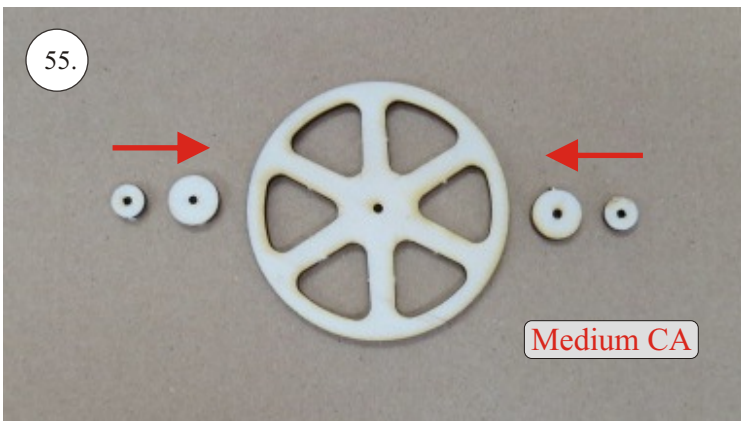

# Crack Camel

Carbon List:

- 0.8x500mm ... a) 127mm 2x  
b) 122mm 2x
- 0.8x500mm ... c) 120mm 2x  
d) 98mm 2x
- 0,8x300mm ... (0.8x500 - 2x100mm)  
e) 101mm ... 2x

We wish you many happy flying hours with the Crack Camel.