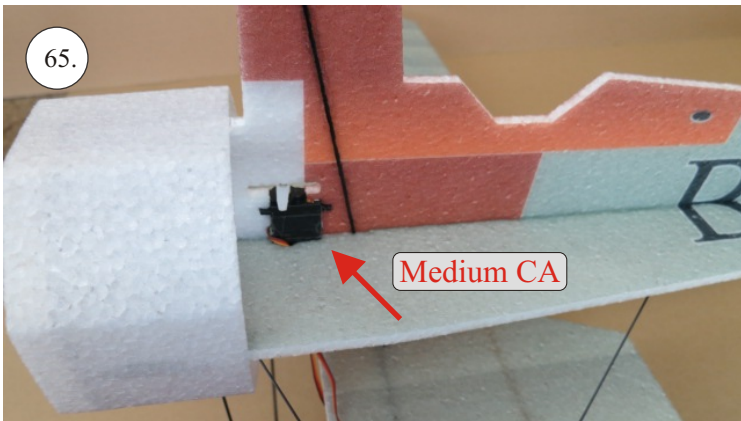

# Crack Camel

Carbon List:

- 0.8x500mm ... a) 127mm 2x  
b) 122mm 2x
- 0.8x500mm ... c) 120mm 2x  
d) 98mm 2x
- 0,8x300mm ... (0.8x500 - 2x100mm)  
e) 101mm ... 2x

We wish you many happy flying hours with the Crack Camel.