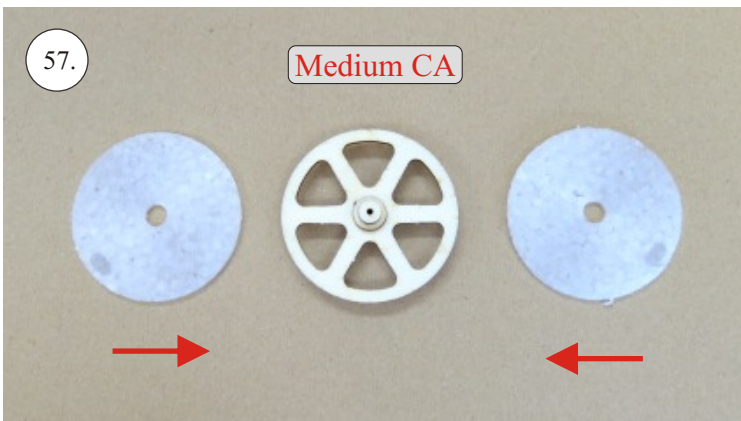

# Crack Camel

Carbon List:

- 0.8x500mm ... a) 127mm 2x  
b) 122mm 2x
- 0.8x500mm ... c) 120mm 2x  
d) 98mm 2x
- 0,8x300mm ... (0.8x500 - 2x100mm)  
e) 101mm ... 2x

We wish you many happy flying hours with the Crack Camel.