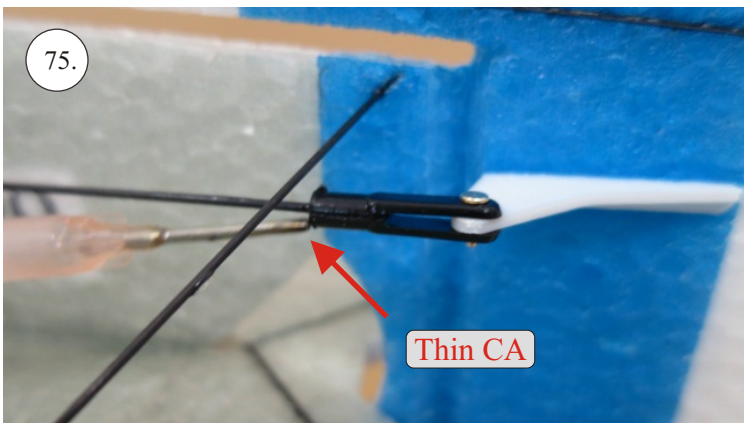

# Crack Camel

Carbon List:

- 0.8x500mm ... a) 127mm 2x  
b) 122mm 2x
- 0.8x500mm ... c) 120mm 2x  
d) 98mm 2x
- 0,8x300mm ... (0.8x500 - 2x100mm)  
e) 101mm ... 2x

We wish you many happy flying hours with the Crack Camel.