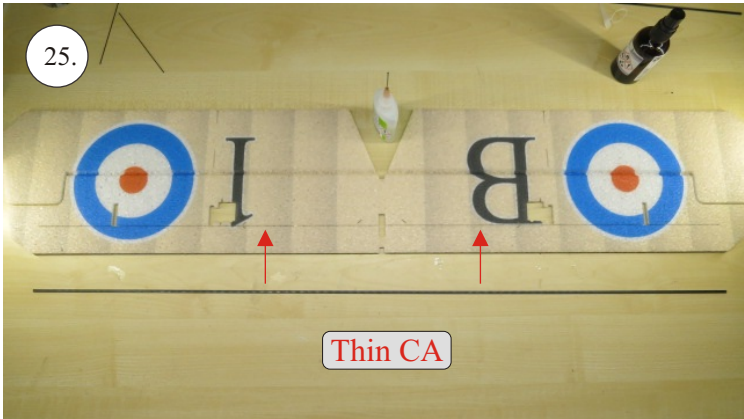

# Crack Camel

Carbon List:

- 0.8x500mm ... a) 127mm 2x  
b) 122mm 2x
- 0.8x500mm ... c) 120mm 2x  
d) 98mm 2x
- 0,8x300mm ... (0.8x500 - 2x100mm)  
e) 101mm ... 2x

We wish you many happy flying hours with the Crack Camel.