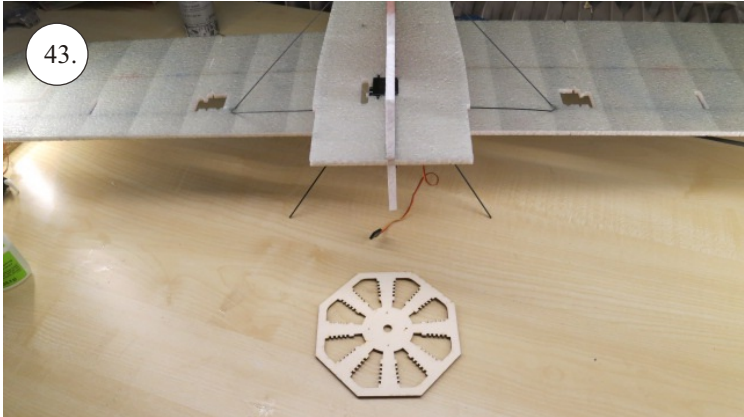

# Crack Camel

Carbon List:

- 0.8x500mm ... a) 127mm 2x  
b) 122mm 2x
- 0.8x500mm ... c) 120mm 2x  
d) 98mm 2x
- 0,8x300mm ... (0.8x500 - 2x100mm)  
e) 101mm ... 2x

We wish you many happy flying hours with the Crack Camel.