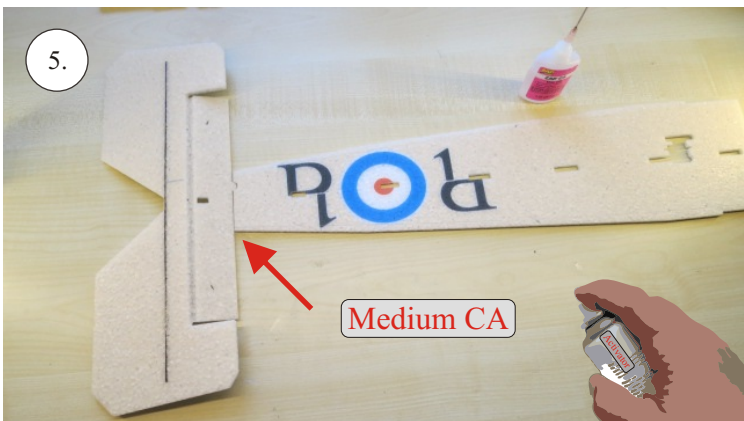

# Crack Camel

Carbon List:

- 0.8x500mm ... a) 127mm 2x  
b) 122mm 2x
- 0.8x500mm ... c) 120mm 2x  
d) 98mm 2x
- 0,8x300mm ... (0.8x500 - 2x100mm)  
e) 101mm ... 2x

We wish you many happy flying hours with the Crack Camel.