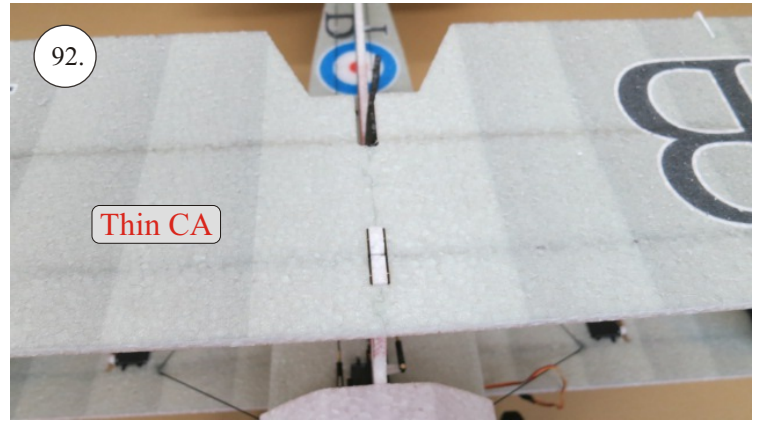

# Crack Camel

Carbon List:

- 0.8x500mm ... a) 127mm 2x  
b) 122mm 2x
- 0.8x500mm ... c) 120mm 2x  
d) 98mm 2x
- 0,8x300mm ... (0.8x500 - 2x100mm)  
e) 101mm ... 2x

We wish you many happy flying hours with the Crack Camel.