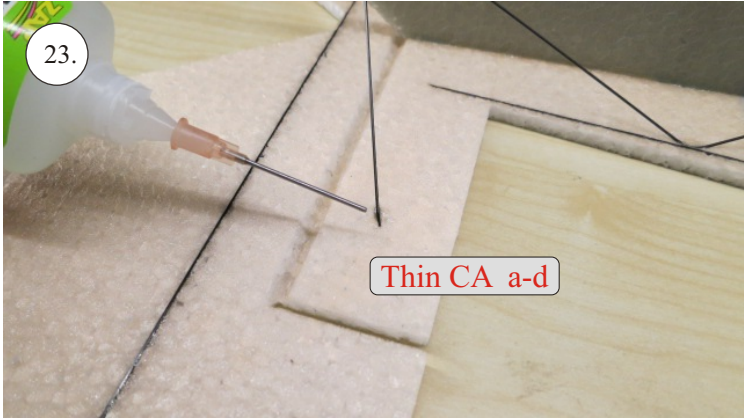

# Crack Camel

Carbon List:

- 0.8x500mm ... a) 127mm 2x  
b) 122mm 2x
- 0.8x500mm ... c) 120mm 2x  
d) 98mm 2x
- 0,8x300mm ... (0.8x500 - 2x100mm)  
e) 101mm ... 2x

We wish you many happy flying hours with the Crack Camel.