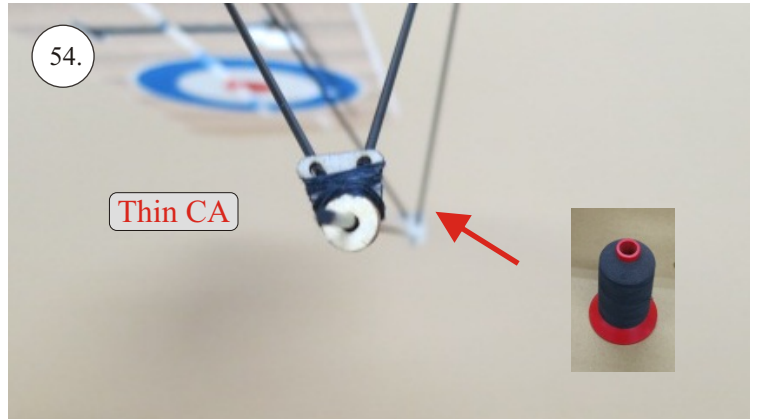

# Crack Camel

Carbon List:

- 0.8x500mm ... a) 127mm 2x  
b) 122mm 2x
- 0.8x500mm ... c) 120mm 2x  
d) 98mm 2x
- 0,8x300mm ... (0.8x500 - 2x100mm)  
e) 101mm ... 2x

We wish you many happy flying hours with the Crack Camel.