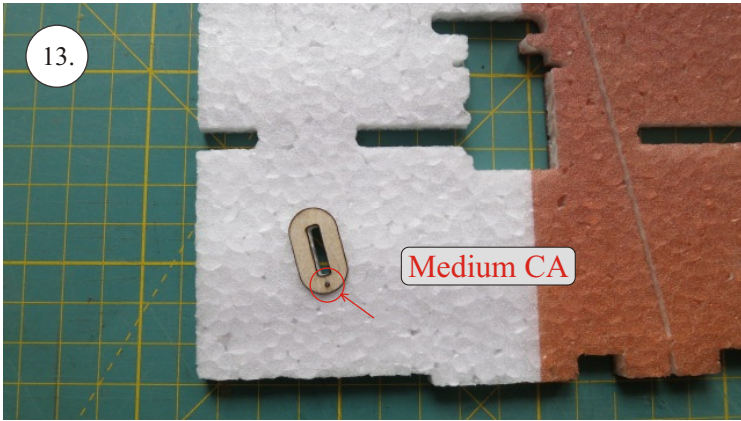

# Crack Camel

Carbon List:

- 0.8x500mm ... a) 127mm 2x  
b) 122mm 2x
- 0.8x500mm ... c) 120mm 2x  
d) 98mm 2x
- 0,8x300mm ... (0.8x500 - 2x100mm)  
e) 101mm ... 2x

We wish you many happy flying hours with the Crack Camel.