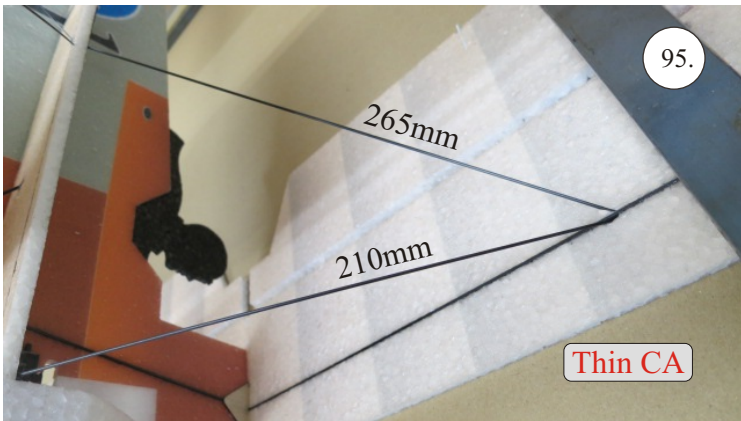

# Crack Camel

Carbon List:

- 0.8x500mm ... a) 127mm 2x  
b) 122mm 2x
- 0.8x500mm ... c) 120mm 2x  
d) 98mm 2x
- 0,8x300mm ... (0.8x500 - 2x100mm)  
e) 101mm ... 2x

We wish you many happy flying hours with the Crack Camel.