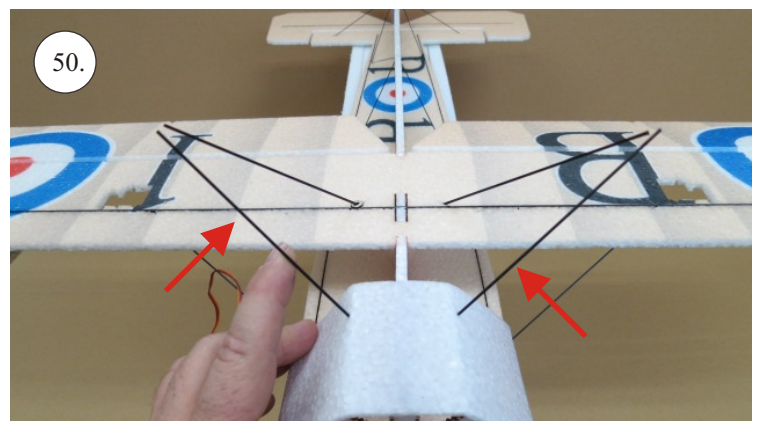

# Crack Camel

Carbon List:

- 0.8x500mm ... a) 127mm 2x  
b) 122mm 2x
- 0.8x500mm ... c) 120mm 2x  
d) 98mm 2x
- 0,8x300mm ... (0.8x500 - 2x100mm)  
e) 101mm ... 2x

We wish you many happy flying hours with the Crack Camel.