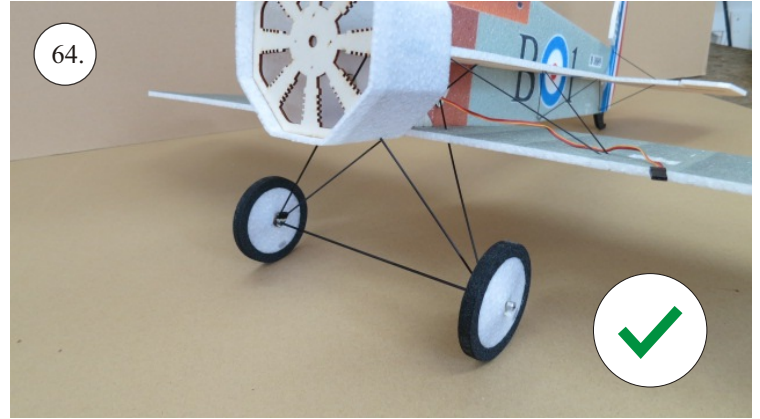

# Crack Camel

Carbon List:

- 0.8x500mm ... a) 127mm 2x  
b) 122mm 2x
- 0.8x500mm ... c) 120mm 2x  
d) 98mm 2x
- 0,8x300mm ... (0.8x500 - 2x100mm)  
e) 101mm ... 2x

We wish you many happy flying hours with the Crack Camel.