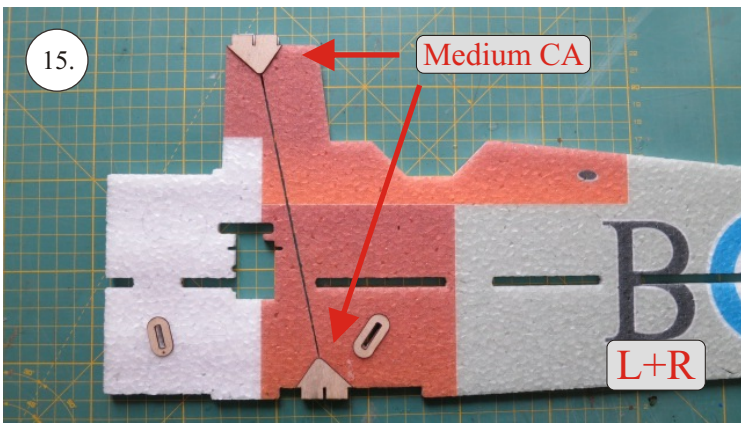

Crack Camel

Carbon List:

- 0.8x500mm ... a) 127mm 2x
b) 122mm 2x
- 0.8x500mm ... c) 120mm 2x
d) 98mm 2x
- 0,8x300mm ... (0.8x500 - 2x100mm)
e) 101mm ... 2x

We wish you many happy flying hours with the Crack Camel.