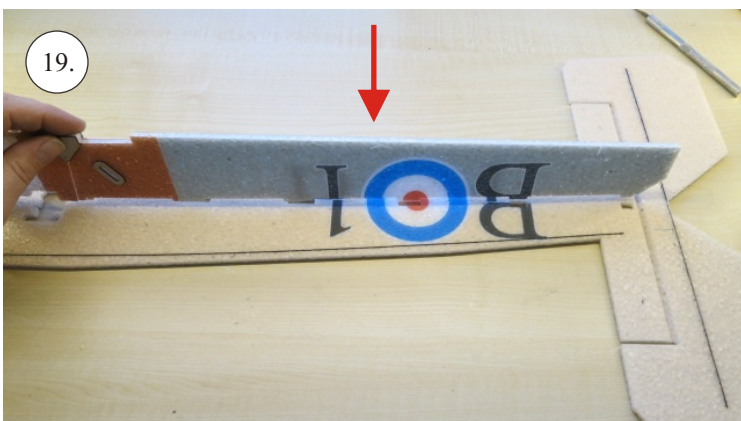

Crack Camel

Carbon List:

- 0.8x500mm ... a) 127mm 2x
b) 122mm 2x
- 0.8x500mm ... c) 120mm 2x
d) 98mm 2x
- 0,8x300mm ... (0.8x500 - 2x100mm)
e) 101mm ... 2x

We wish you many happy flying hours with the Crack Camel.