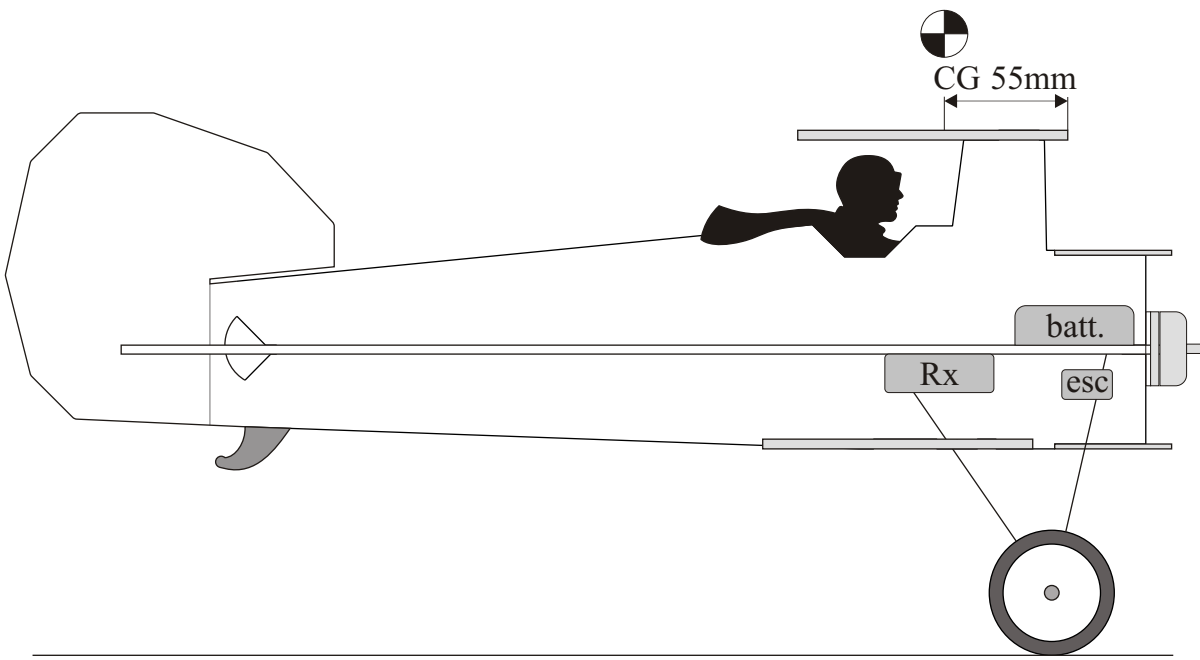

Crack Camel

Carbon List:

- 0.8x500mm ... a) 127mm 2x
b) 122mm 2x
- 0.8x500mm ... c) 120mm 2x
d) 98mm 2x
- 0,8x300mm ... (0.8x500 - 2x100mm)
e) 101mm ... 2x

We wish you many happy flying hours with the Crack Camel.