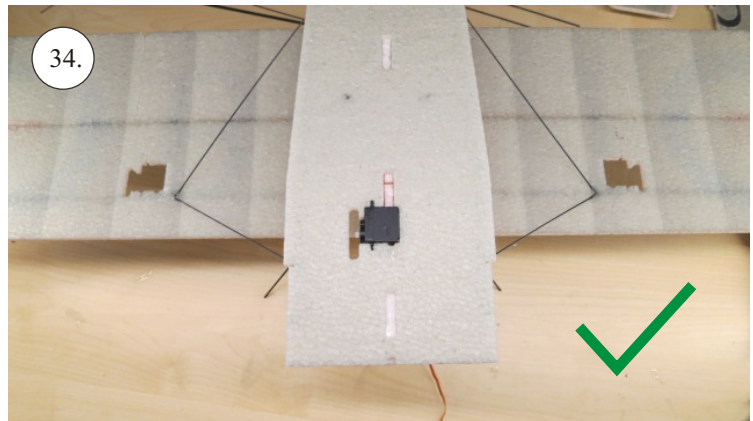

Crack Camel

Carbon List:

- 0.8x500mm ... a) 127mm 2x
b) 122mm 2x
- 0.8x500mm ... c) 120mm 2x
d) 98mm 2x
- 0,8x300mm ... (0.8x500 - 2x100mm)
e) 101mm ... 2x

We wish you many happy flying hours with the Crack Camel.