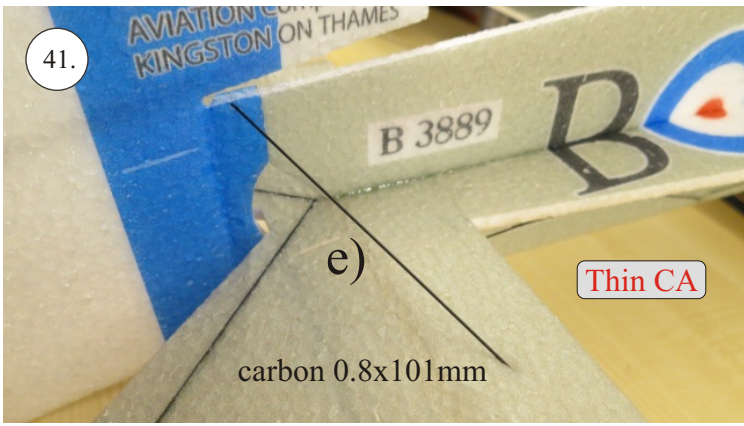

Crack Camel

Carbon List:

- 0.8x500mm ... a) 127mm 2x
b) 122mm 2x
- 0.8x500mm ... c) 120mm 2x
d) 98mm 2x
- 0,8x300mm ... (0.8x500 - 2x100mm)
e) 101mm ... 2x

We wish you many happy flying hours with the Crack Camel.