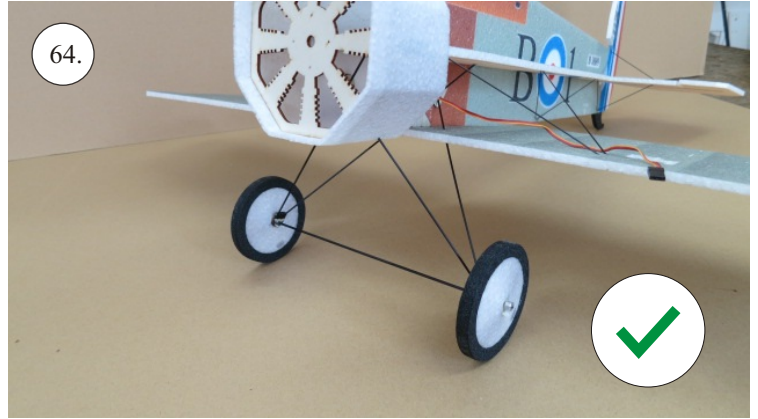

Crack Camel

Carbon List:

- 0.8x500mm ... a) 127mm 2x
b) 122mm 2x
- 0.8x500mm ... c) 120mm 2x
d) 98mm 2x
- 0,8x300mm ... (0.8x500 - 2x100mm)
e) 101mm ... 2x

We wish you many happy flying hours with the Crack Camel.