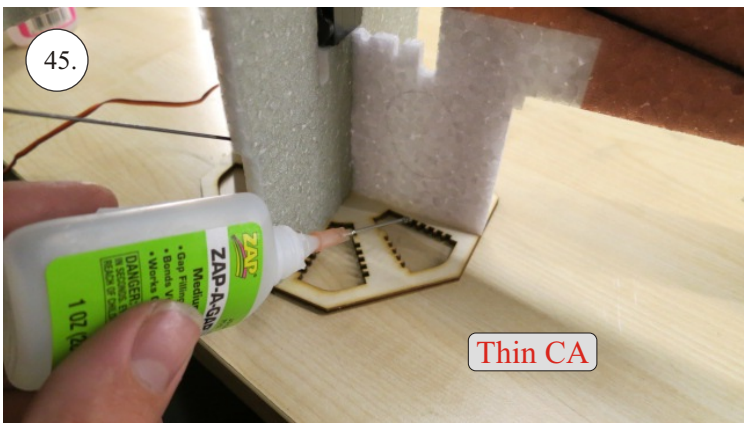

Crack Camel

Carbon List:

- 0.8x500mm ... a) 127mm 2x
b) 122mm 2x
- 0.8x500mm ... c) 120mm 2x
d) 98mm 2x
- 0,8x300mm ... (0.8x500 - 2x100mm)
e) 101mm ... 2x

We wish you many happy flying hours with the Crack Camel.