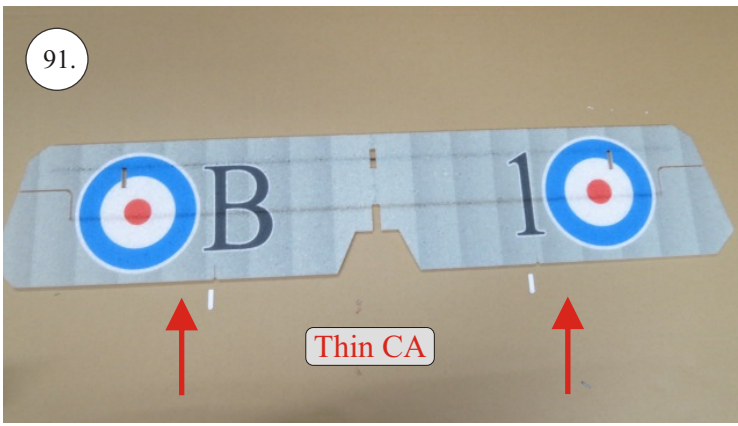

Crack Camel

Carbon List:

- 0.8x500mm ... a) 127mm 2x
b) 122mm 2x
- 0.8x500mm ... c) 120mm 2x
d) 98mm 2x
- 0,8x300mm ... (0.8x500 - 2x100mm)
e) 101mm ... 2x

We wish you many happy flying hours with the Crack Camel.