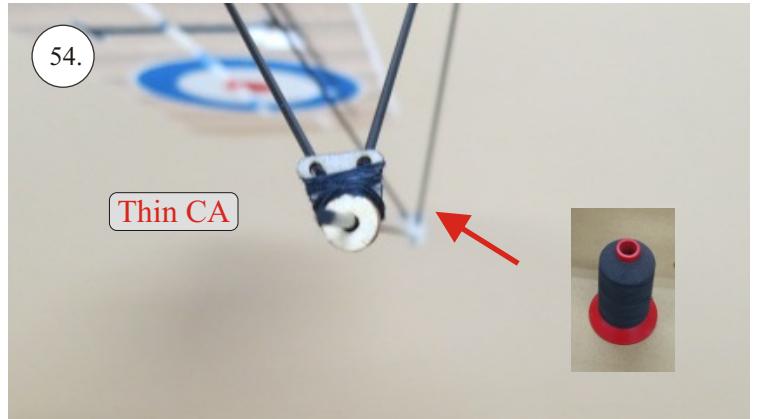

Crack Camel

Carbon List:

- 0.8x500mm ... a) 127mm 2x
b) 122mm 2x
- 0.8x500mm ... c) 120mm 2x
d) 98mm 2x
- 0,8x300mm ... (0.8x500 - 2x100mm)
e) 101mm ... 2x

We wish you many happy flying hours with the Crack Camel.