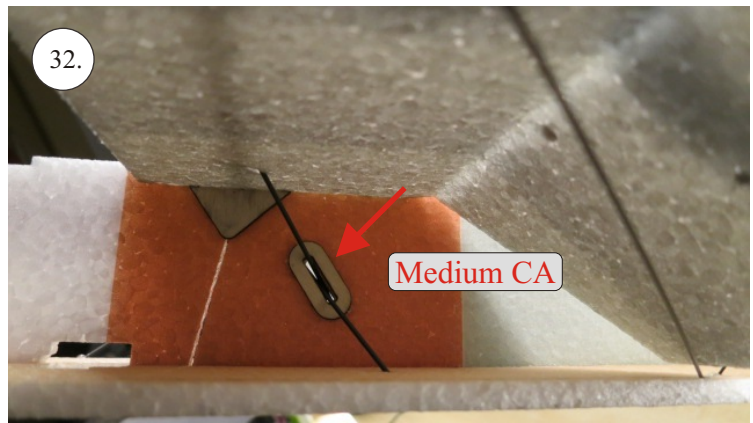

Crack Camel

Carbon List:

- 0.8x500mm ... a) 127mm 2x
b) 122mm 2x
- 0.8x500mm ... c) 120mm 2x
d) 98mm 2x
- 0,8x300mm ... (0.8x500 - 2x100mm)
e) 101mm ... 2x

We wish you many happy flying hours with the Crack Camel.