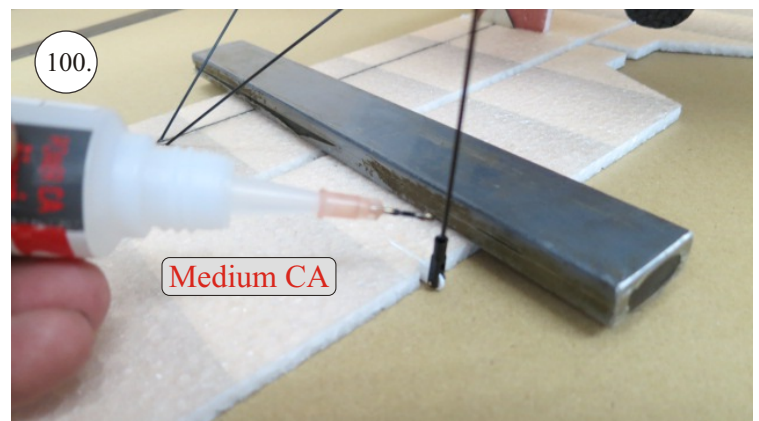

Crack Camel

Carbon List:

- 0.8x500mm ... a) 127mm 2x
b) 122mm 2x
- 0.8x500mm ... c) 120mm 2x
d) 98mm 2x
- 0,8x300mm ... (0.8x500 - 2x100mm)
e) 101mm ... 2x

We wish you many happy flying hours with the Crack Camel.