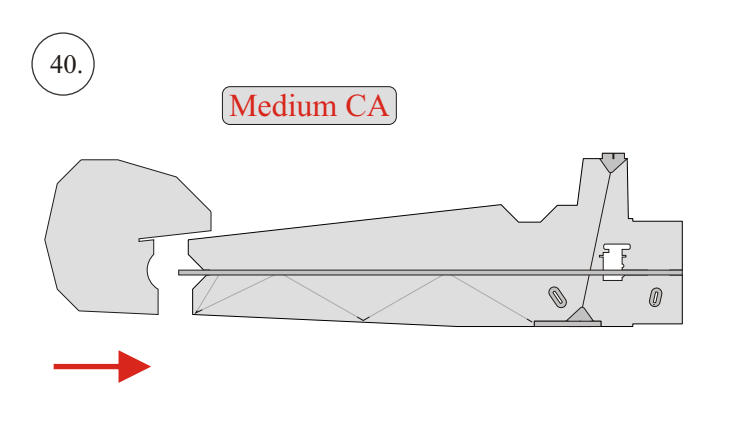

Crack Camel

Carbon List:

- 0.8x500mm ... a) 127mm 2x
b) 122mm 2x
- 0.8x500mm ... c) 120mm 2x
d) 98mm 2x
- 0,8x300mm ... (0.8x500 - 2x100mm)
e) 101mm ... 2x

We wish you many happy flying hours with the Crack Camel.