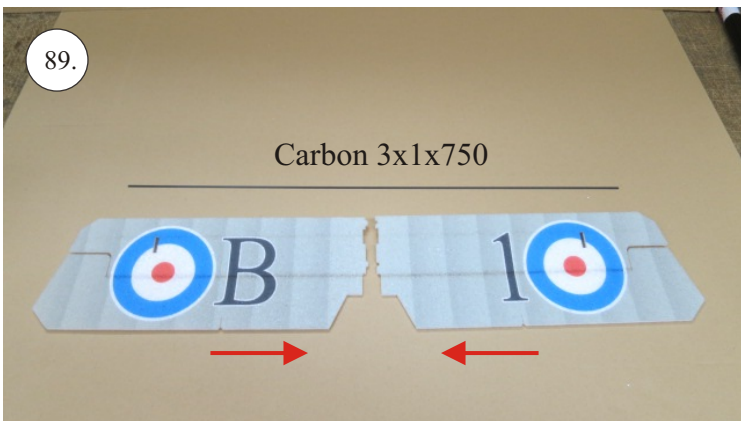

Crack Camel

Carbon List:

- 0.8x500mm ... a) 127mm 2x
b) 122mm 2x
- 0.8x500mm ... c) 120mm 2x
d) 98mm 2x
- 0,8x300mm ... (0.8x500 - 2x100mm)
e) 101mm ... 2x

We wish you many happy flying hours with the Crack Camel.