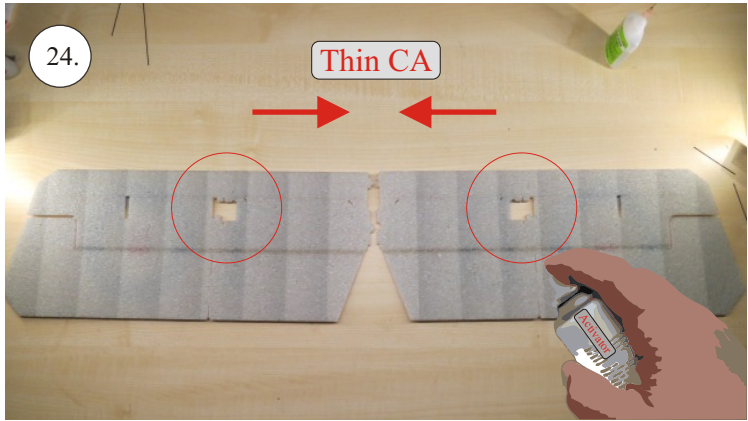

Crack Camel

Carbon List:

- 0.8x500mm ... a) 127mm 2x
b) 122mm 2x
- 0.8x500mm ... c) 120mm 2x
d) 98mm 2x
- 0,8x300mm ... (0.8x500 - 2x100mm)
e) 101mm ... 2x

We wish you many happy flying hours with the Crack Camel.