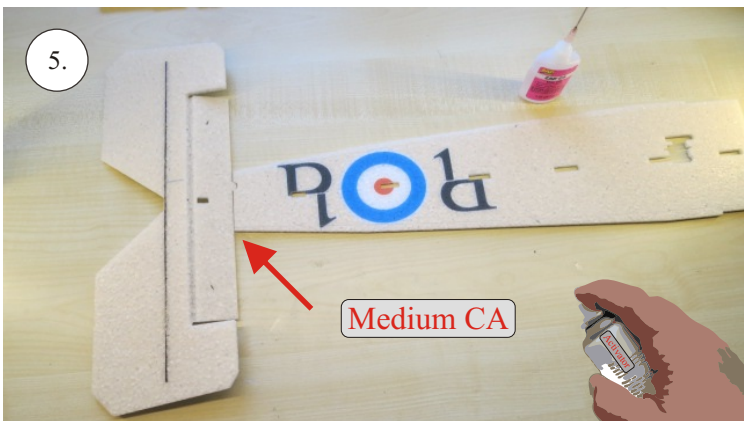

Crack Camel

Carbon List:

- 0.8x500mm ... a) 127mm 2x
b) 122mm 2x
- 0.8x500mm ... c) 120mm 2x
d) 98mm 2x
- 0,8x300mm ... (0.8x500 - 2x100mm)
e) 101mm ... 2x

We wish you many happy flying hours with the Crack Camel.