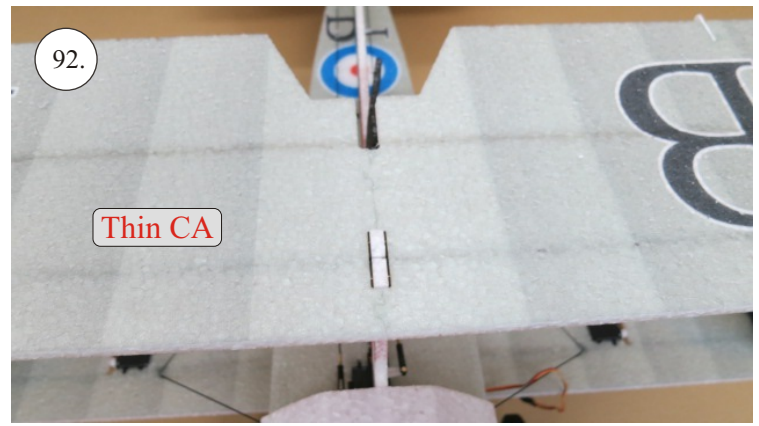

Crack Camel

Carbon List:

- 0.8x500mm ... a) 127mm 2x
b) 122mm 2x
- 0.8x500mm ... c) 120mm 2x
d) 98mm 2x
- 0,8x300mm ... (0.8x500 - 2x100mm)
e) 101mm ... 2x

We wish you many happy flying hours with the Crack Camel.