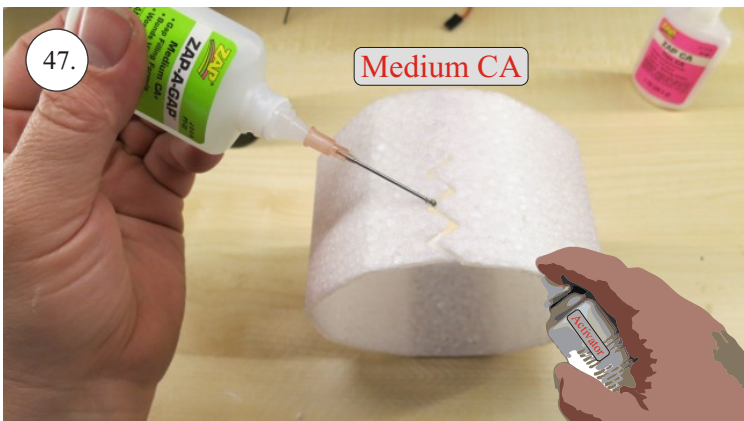

Crack Camel

Carbon List:

- 0.8x500mm ... a) 127mm 2x
b) 122mm 2x
- 0.8x500mm ... c) 120mm 2x
d) 98mm 2x
- 0,8x300mm ... (0.8x500 - 2x100mm)
e) 101mm ... 2x

We wish you many happy flying hours with the Crack Camel.