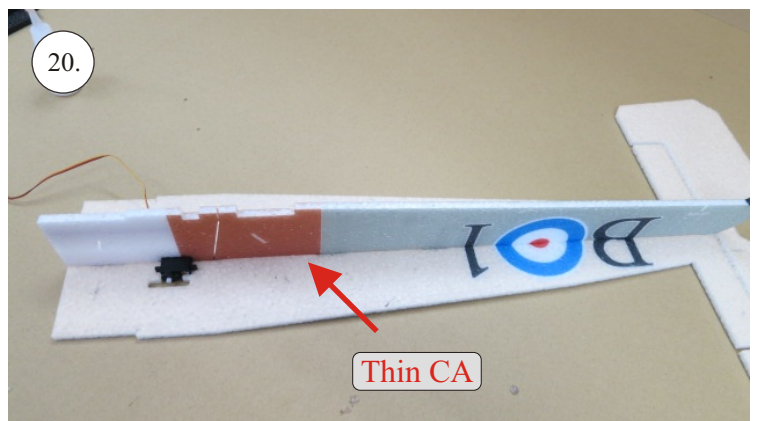

Crack Camel

Carbon List:

- 0.8x500mm ... a) 127mm 2x
b) 122mm 2x
- 0.8x500mm ... c) 120mm 2x
d) 98mm 2x
- 0,8x300mm ... (0.8x500 - 2x100mm)
e) 101mm ... 2x

We wish you many happy flying hours with the Crack Camel.