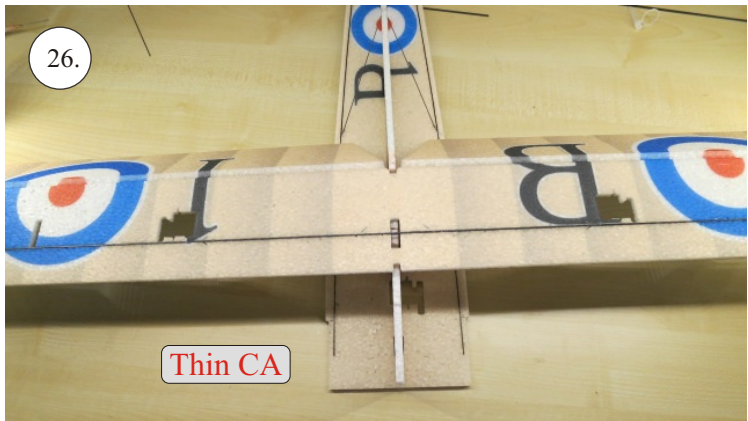

Crack Camel

Carbon List:

- 0.8x500mm ... a) 127mm 2x
b) 122mm 2x
- 0.8x500mm ... c) 120mm 2x
d) 98mm 2x
- 0,8x300mm ... (0.8x500 - 2x100mm)
e) 101mm ... 2x

We wish you many happy flying hours with the Crack Camel.