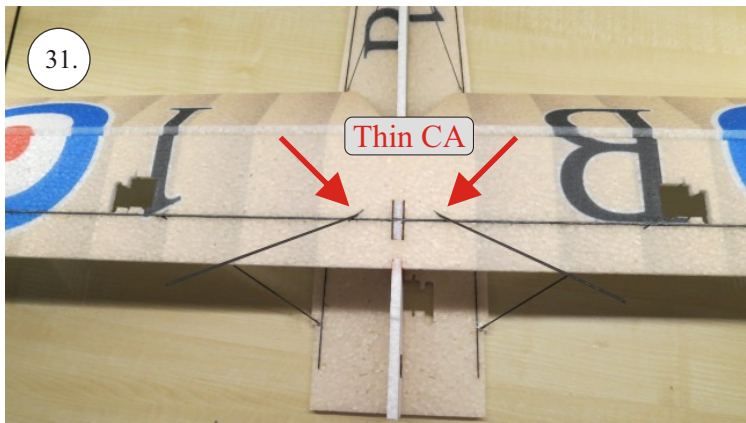

Crack Camel

Carbon List:

- 0.8x500mm ... a) 127mm 2x
b) 122mm 2x
- 0.8x500mm ... c) 120mm 2x
d) 98mm 2x
- 0,8x300mm ... (0.8x500 - 2x100mm)
e) 101mm ... 2x

We wish you many happy flying hours with the Crack Camel.