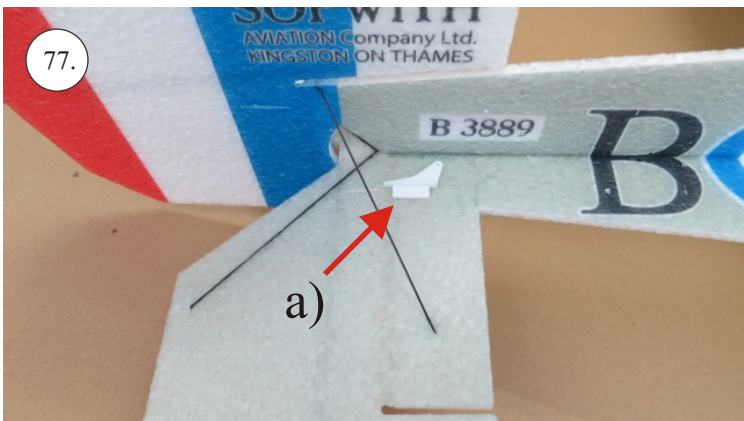

Crack Camel

Carbon List:

- 0.8x500mm ... a) 127mm 2x
b) 122mm 2x
- 0.8x500mm ... c) 120mm 2x
d) 98mm 2x
- 0,8x300mm ... (0.8x500 - 2x100mm)
e) 101mm ... 2x

We wish you many happy flying hours with the Crack Camel.