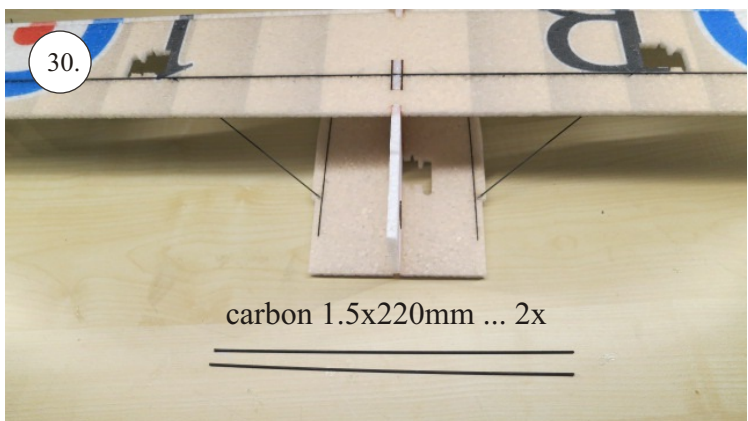

Crack Camel

Carbon List:

- 0.8x500mm ... a) 127mm 2x
b) 122mm 2x
- 0.8x500mm ... c) 120mm 2x
d) 98mm 2x
- 0,8x300mm ... (0.8x500 - 2x100mm)
e) 101mm ... 2x

We wish you many happy flying hours with the Crack Camel.