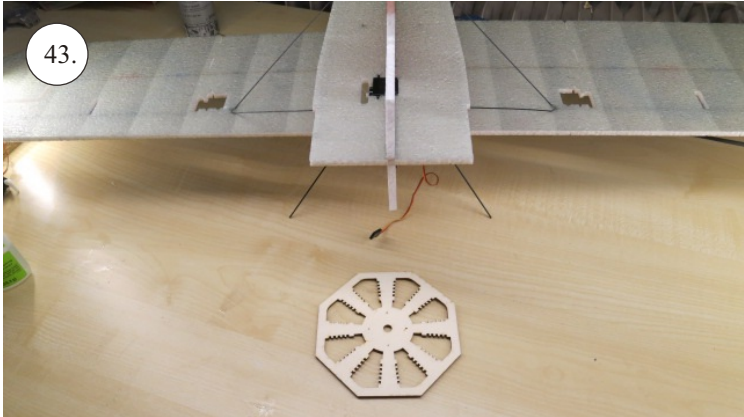

Crack Camel

Carbon List:

- 0.8x500mm ... a) 127mm 2x
b) 122mm 2x
- 0.8x500mm ... c) 120mm 2x
d) 98mm 2x
- 0,8x300mm ... (0.8x500 - 2x100mm)
e) 101mm ... 2x

We wish you many happy flying hours with the Crack Camel.