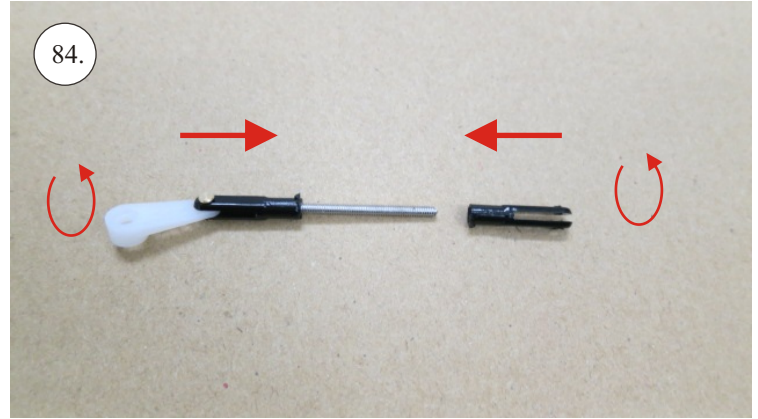

Crack Camel

Carbon List:

- 0.8x500mm ... a) 127mm 2x
b) 122mm 2x
- 0.8x500mm ... c) 120mm 2x
d) 98mm 2x
- 0,8x300mm ... (0.8x500 - 2x100mm)
e) 101mm ... 2x

We wish you many happy flying hours with the Crack Camel.