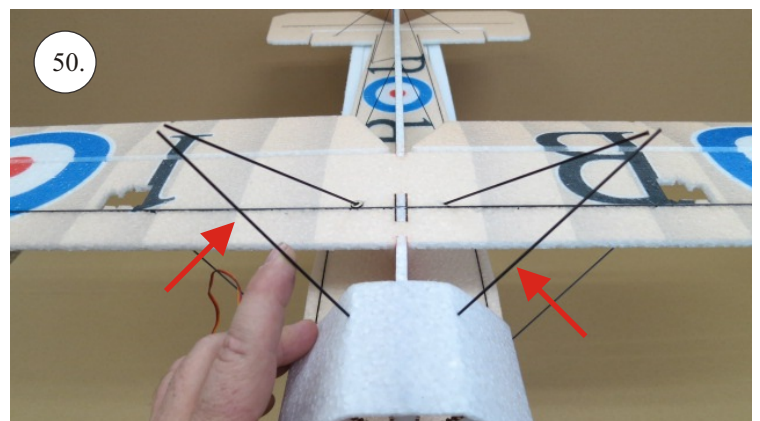

Crack Camel

Carbon List:

- 0.8x500mm ... a) 127mm 2x
b) 122mm 2x
- 0.8x500mm ... c) 120mm 2x
d) 98mm 2x
- 0,8x300mm ... (0.8x500 - 2x100mm)
e) 101mm ... 2x

We wish you many happy flying hours with the Crack Camel.