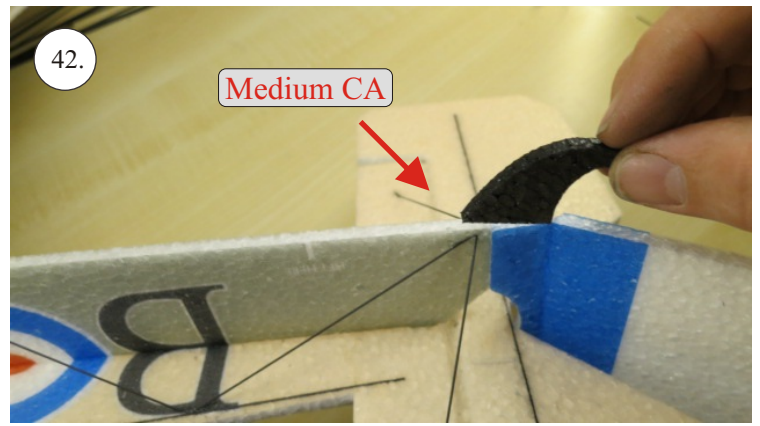

Crack Camel

Carbon List:

- 0.8x500mm ... a) 127mm 2x
b) 122mm 2x
- 0.8x500mm ... c) 120mm 2x
d) 98mm 2x
- 0,8x300mm ... (0.8x500 - 2x100mm)
e) 101mm ... 2x

We wish you many happy flying hours with the Crack Camel.