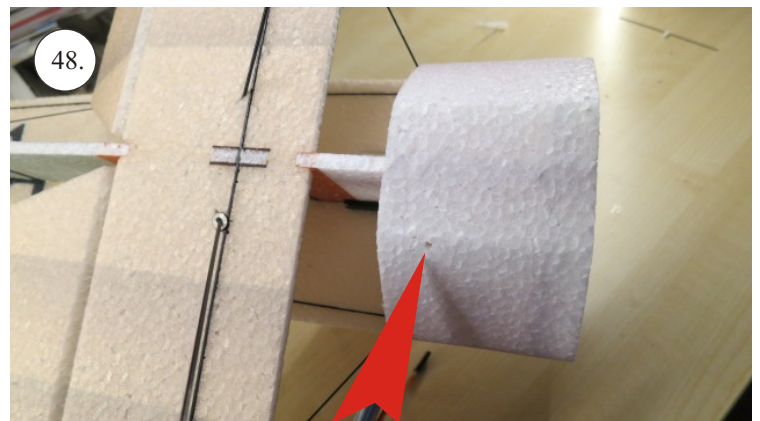

Crack Camel

Carbon List:

- 0.8x500mm ... a) 127mm 2x
b) 122mm 2x
- 0.8x500mm ... c) 120mm 2x
d) 98mm 2x
- 0,8x300mm ... (0.8x500 - 2x100mm)
e) 101mm ... 2x

We wish you many happy flying hours with the Crack Camel.