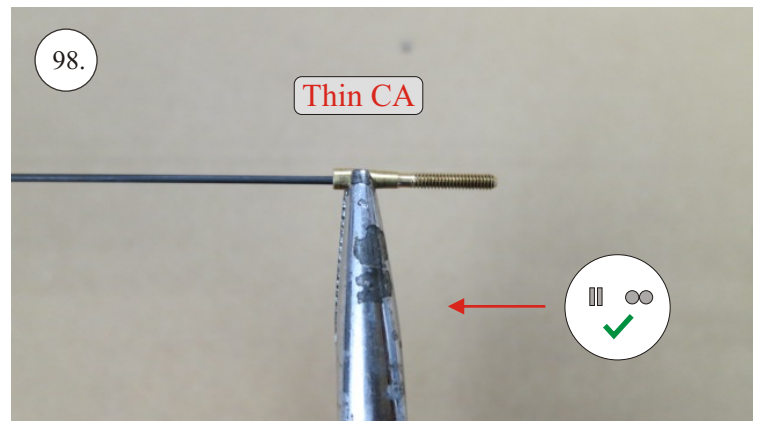

Crack Camel

Carbon List:

- 0.8x500mm ... a) 127mm 2x
b) 122mm 2x
- 0.8x500mm ... c) 120mm 2x
d) 98mm 2x
- 0,8x300mm ... (0.8x500 - 2x100mm)
e) 101mm ... 2x

We wish you many happy flying hours with the Crack Camel.