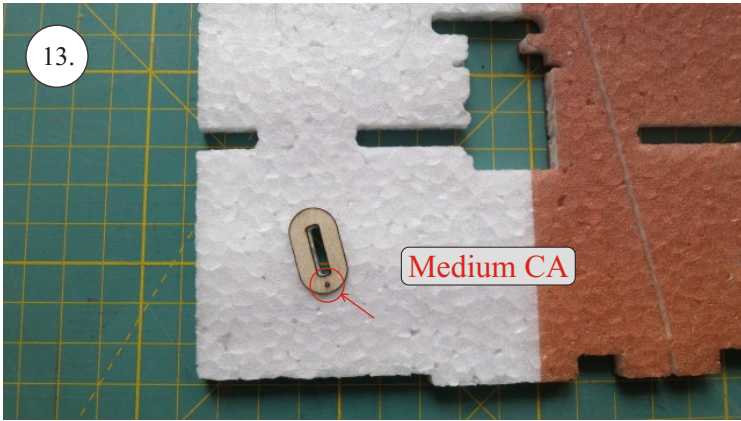

Crack Camel

Carbon List:

- 0.8x500mm ... a) 127mm 2x
b) 122mm 2x
- 0.8x500mm ... c) 120mm 2x
d) 98mm 2x
- 0,8x300mm ... (0.8x500 - 2x100mm)
e) 101mm ... 2x

We wish you many happy flying hours with the Crack Camel.