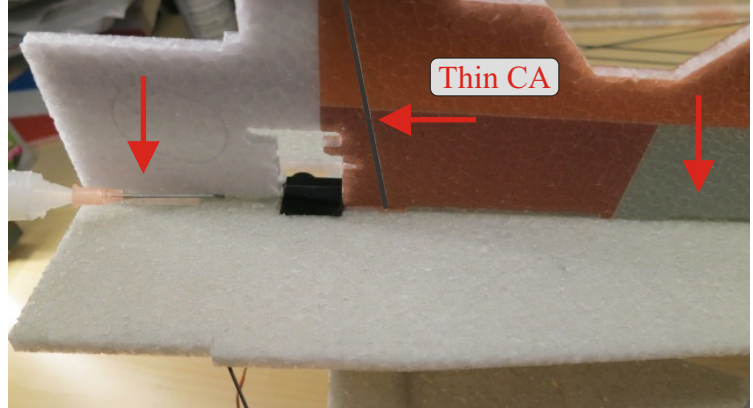

Crack Camel

Carbon List:

- 0.8x500mm ... a) 127mm 2x
b) 122mm 2x
- 0.8x500mm ... c) 120mm 2x
d) 98mm 2x
- 0,8x300mm ... (0.8x500 - 2x100mm)
e) 101mm ... 2x

We wish you many happy flying hours with the Crack Camel.