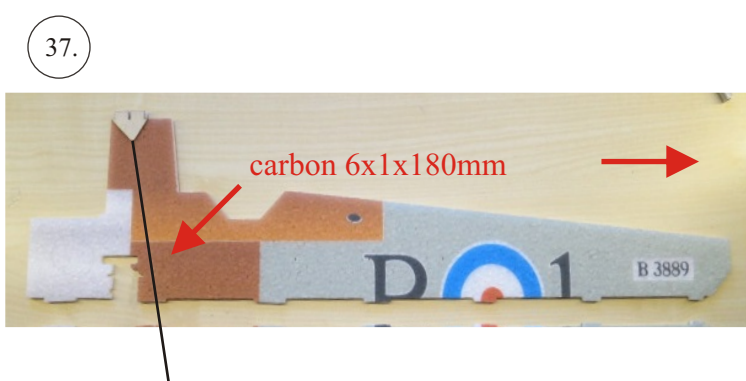

Crack Camel

Carbon List:

- 0.8x500mm ... a) 127mm 2x
b) 122mm 2x
- 0.8x500mm ... c) 120mm 2x
d) 98mm 2x
- 0,8x300mm ... (0.8x500 - 2x100mm)
e) 101mm ... 2x

We wish you many happy flying hours with the Crack Camel.