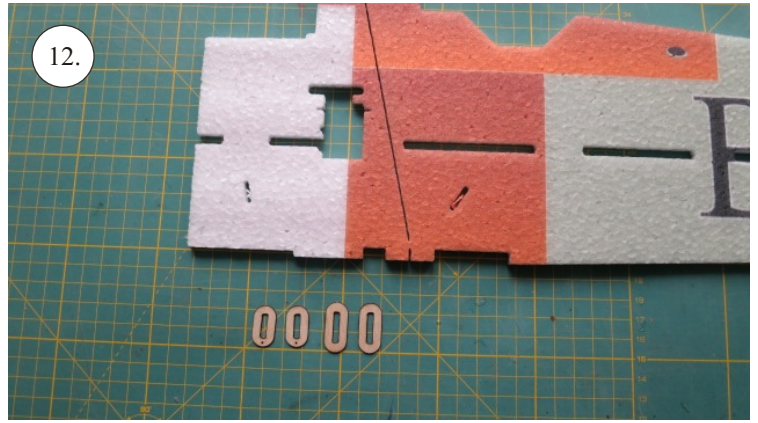

Crack Camel

Carbon List:

- 0.8x500mm ... a) 127mm 2x
b) 122mm 2x
- 0.8x500mm ... c) 120mm 2x
d) 98mm 2x
- 0,8x300mm ... (0.8x500 - 2x100mm)
e) 101mm ... 2x

We wish you many happy flying hours with the Crack Camel.