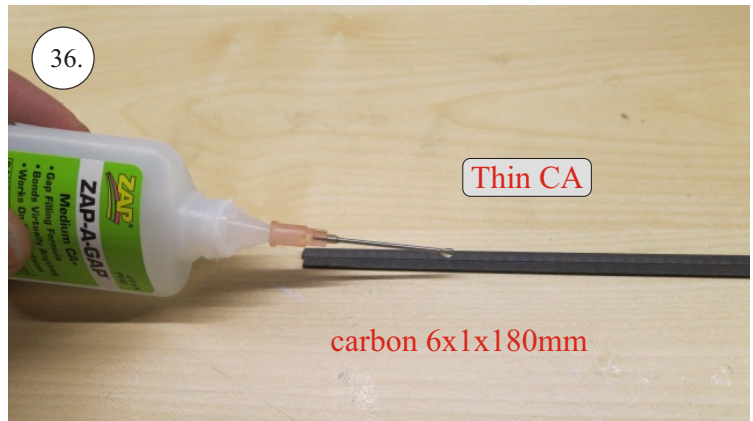

Crack Camel

Carbon List:

- 0.8x500mm ... a) 127mm 2x
b) 122mm 2x
- 0.8x500mm ... c) 120mm 2x
d) 98mm 2x
- 0,8x300mm ... (0.8x500 - 2x100mm)
e) 101mm ... 2x

We wish you many happy flying hours with the Crack Camel.