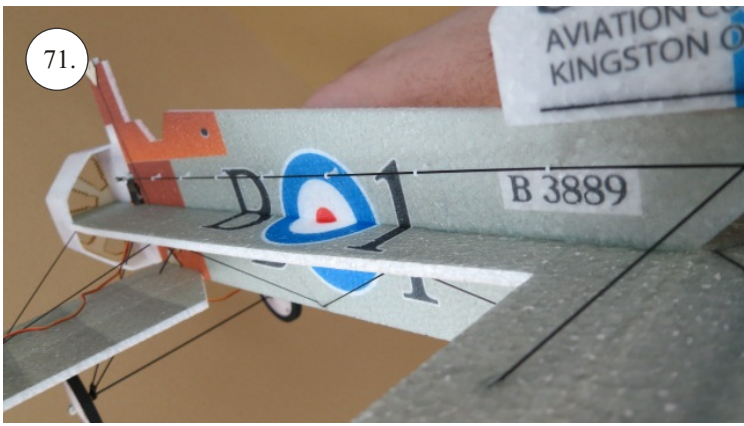

Crack Camel

Carbon List:

- 0.8x500mm ... a) 127mm 2x
b) 122mm 2x
- 0.8x500mm ... c) 120mm 2x
d) 98mm 2x
- 0,8x300mm ... (0.8x500 - 2x100mm)
e) 101mm ... 2x

We wish you many happy flying hours with the Crack Camel.