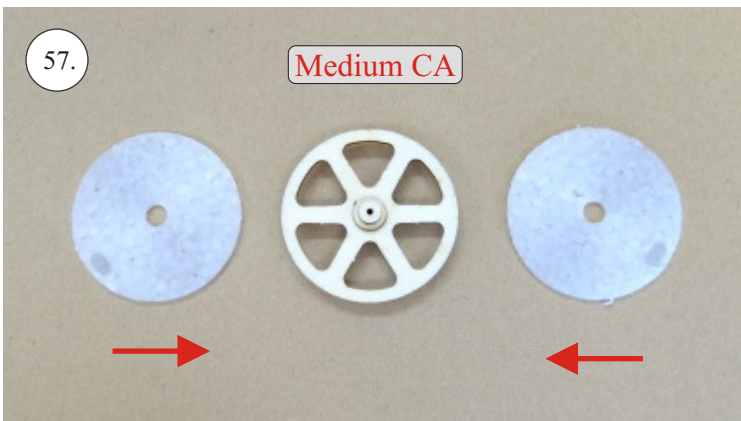

Crack Camel

Carbon List:

- 0.8x500mm ... a) 127mm 2x
b) 122mm 2x
- 0.8x500mm ... c) 120mm 2x
d) 98mm 2x
- 0,8x300mm ... (0.8x500 - 2x100mm)
e) 101mm ... 2x

We wish you many happy flying hours with the Crack Camel.