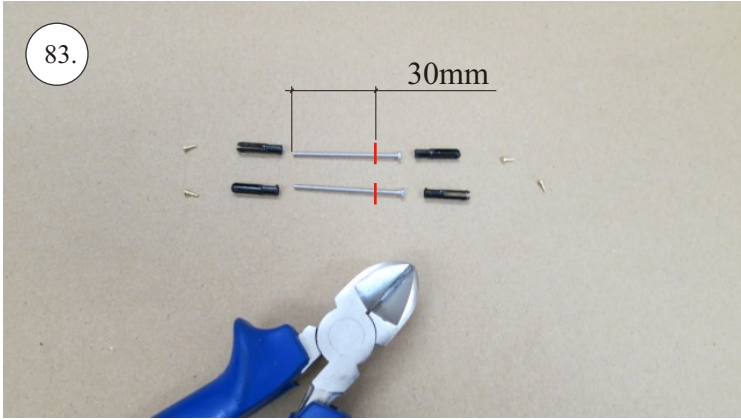

Crack Camel

Carbon List:

- 0.8x500mm ... a) 127mm 2x
b) 122mm 2x
- 0.8x500mm ... c) 120mm 2x
d) 98mm 2x
- 0,8x300mm ... (0.8x500 - 2x100mm)
e) 101mm ... 2x

We wish you many happy flying hours with the Crack Camel.