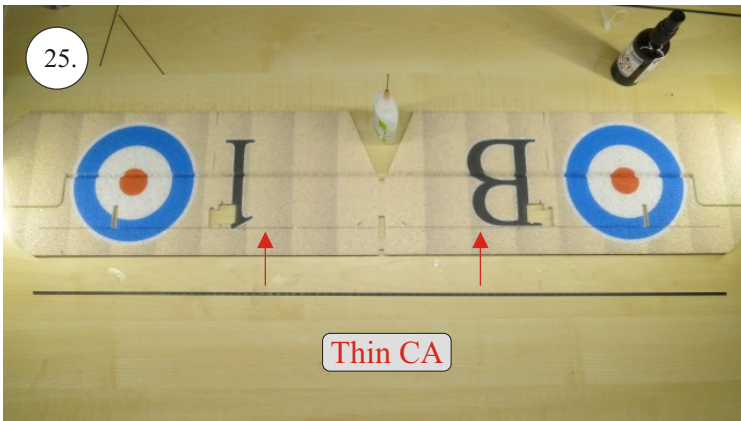

Crack Camel

Carbon List:

- 0.8x500mm ... a) 127mm 2x
b) 122mm 2x
- 0.8x500mm ... c) 120mm 2x
d) 98mm 2x
- 0,8x300mm ... (0.8x500 - 2x100mm)
e) 101mm ... 2x

We wish you many happy flying hours with the Crack Camel.