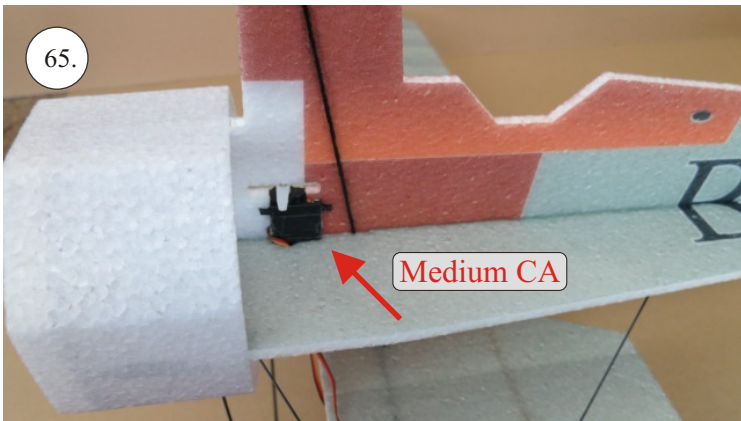

Crack Camel

Carbon List:

- 0.8x500mm ... a) 127mm 2x
b) 122mm 2x
- 0.8x500mm ... c) 120mm 2x
d) 98mm 2x
- 0,8x300mm ... (0.8x500 - 2x100mm)
e) 101mm ... 2x

We wish you many happy flying hours with the Crack Camel.