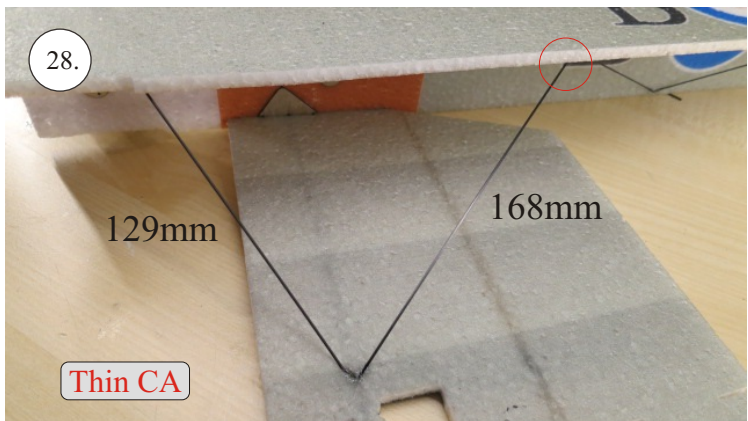

Crack Camel

Carbon List:

- 0.8x500mm ... a) 127mm 2x
b) 122mm 2x
- 0.8x500mm ... c) 120mm 2x
d) 98mm 2x
- 0,8x300mm ... (0.8x500 - 2x100mm)
e) 101mm ... 2x

We wish you many happy flying hours with the Crack Camel.