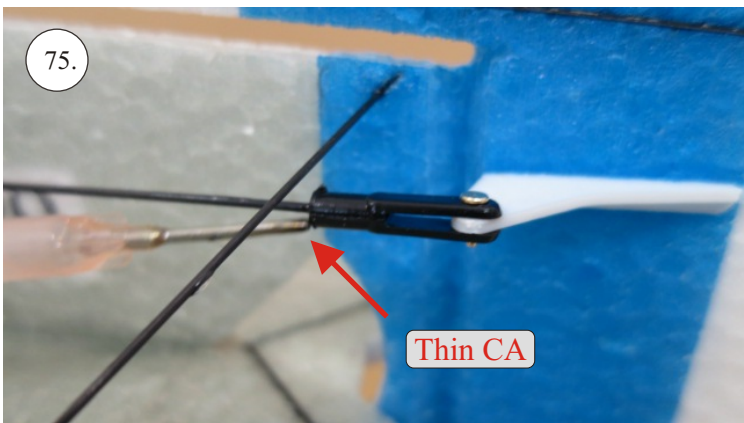

Crack Camel

Carbon List:

- 0.8x500mm ... a) 127mm 2x
b) 122mm 2x
- 0.8x500mm ... c) 120mm 2x
d) 98mm 2x
- 0,8x300mm ... (0.8x500 - 2x100mm)
e) 101mm ... 2x

We wish you many happy flying hours with the Crack Camel.