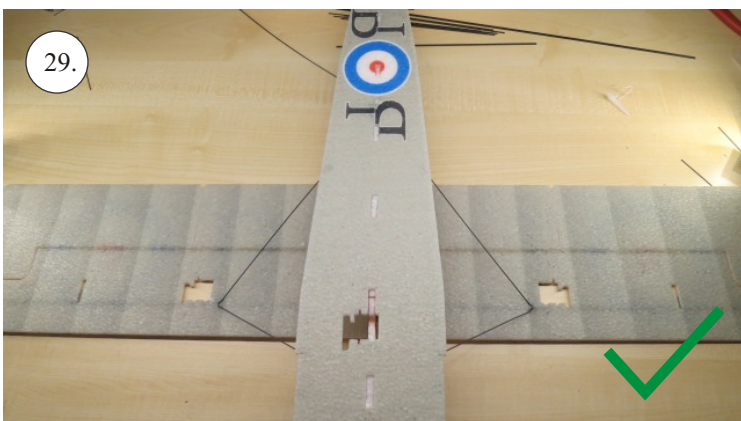

Crack Camel

Carbon List:

- 0.8x500mm ... a) 127mm 2x
b) 122mm 2x
- 0.8x500mm ... c) 120mm 2x
d) 98mm 2x
- 0,8x300mm ... (0.8x500 - 2x100mm)
e) 101mm ... 2x

We wish you many happy flying hours with the Crack Camel.