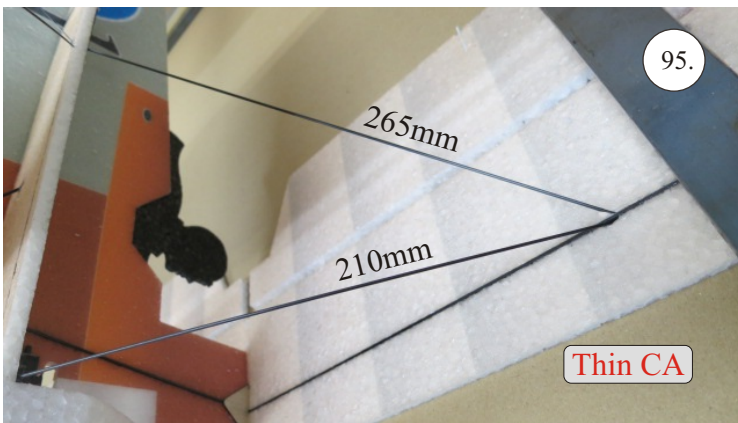

Crack Camel

Carbon List:

- 0.8x500mm ... a) 127mm 2x
b) 122mm 2x
- 0.8x500mm ... c) 120mm 2x
d) 98mm 2x
- 0,8x300mm ... (0.8x500 - 2x100mm)
e) 101mm ... 2x

We wish you many happy flying hours with the Crack Camel.