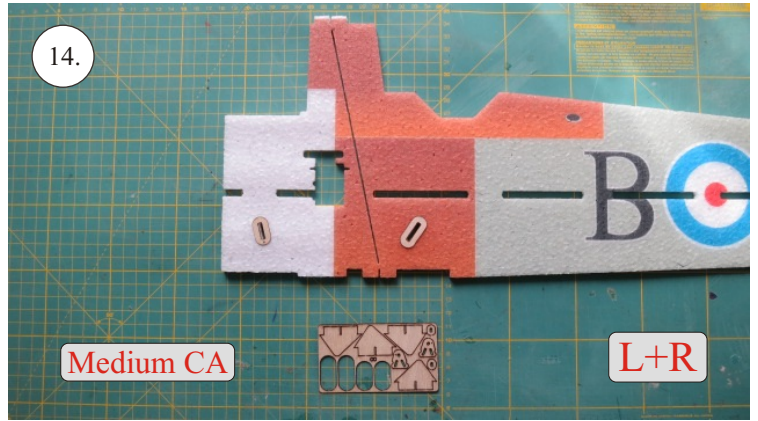

Crack Camel

Carbon List:

- 0.8x500mm ... a) 127mm 2x
b) 122mm 2x
- 0.8x500mm ... c) 120mm 2x
d) 98mm 2x
- 0,8x300mm ... (0.8x500 - 2x100mm)
e) 101mm ... 2x

We wish you many happy flying hours with the Crack Camel.