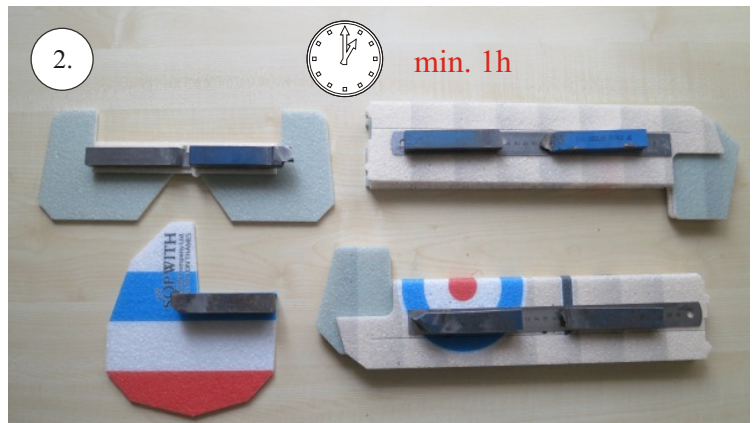

Crack Camel

Carbon List:

- 0.8x500mm ... a) 127mm 2x
b) 122mm 2x
- 0.8x500mm ... c) 120mm 2x
d) 98mm 2x
- 0,8x300mm ... (0.8x500 - 2x100mm)
e) 101mm ... 2x

We wish you many happy flying hours with the Crack Camel.