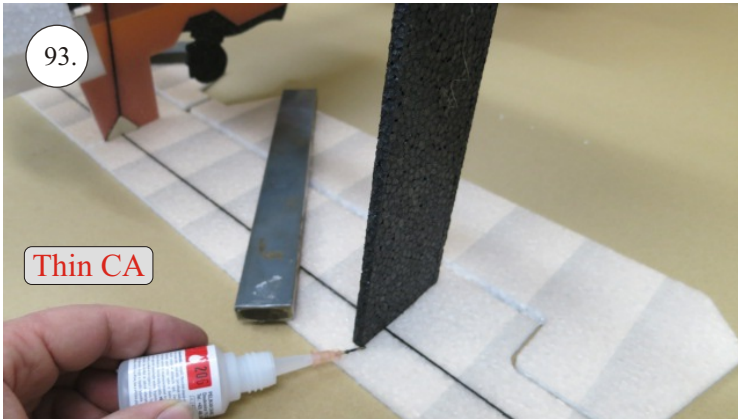

Crack Camel

Carbon List:

- 0.8x500mm ... a) 127mm 2x
b) 122mm 2x
- 0.8x500mm ... c) 120mm 2x
d) 98mm 2x
- 0,8x300mm ... (0.8x500 - 2x100mm)
e) 101mm ... 2x

We wish you many happy flying hours with the Crack Camel.