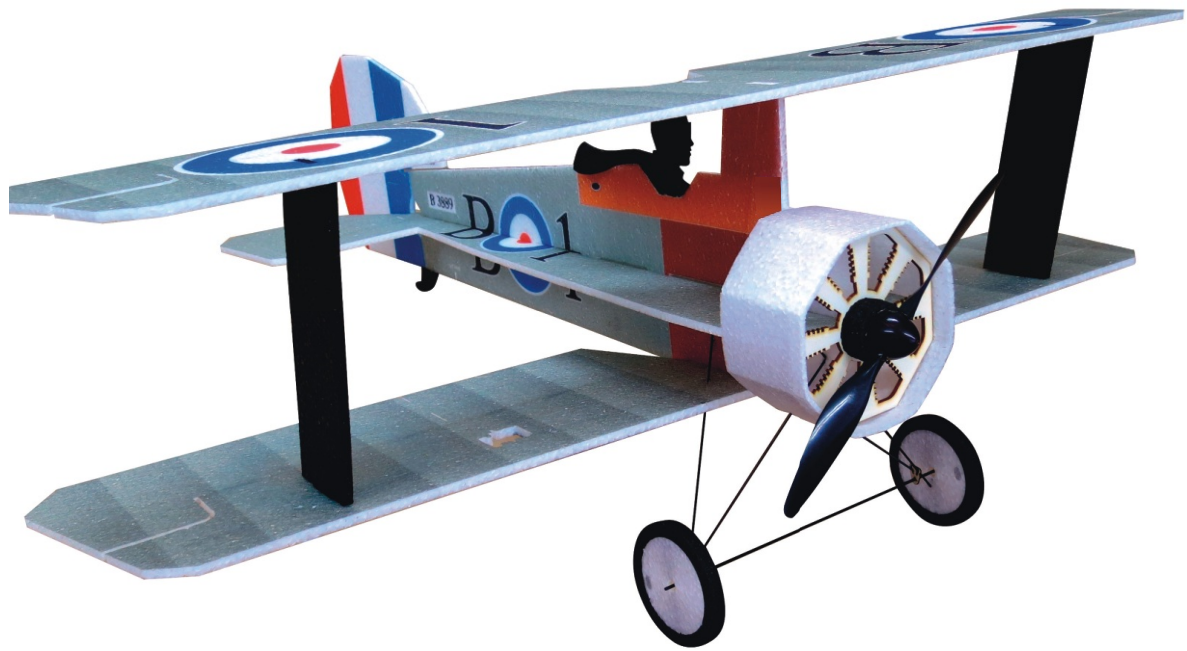

Crack Camel

Carbon List:

- 0.8x500mm ... a) 127mm 2x
b) 122mm 2x
- 0.8x500mm ... c) 120mm 2x
d) 98mm 2x
- 0,8x300mm ... (0.8x500 - 2x100mm)
e) 101mm ... 2x

We wish you many happy flying hours with the Crack Camel.