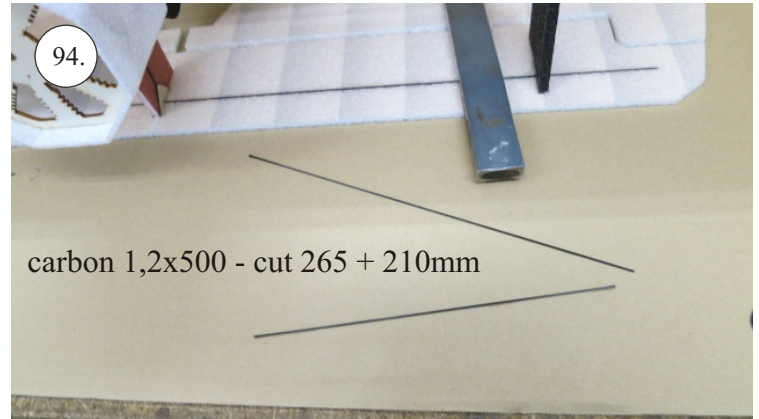

Crack Camel

Carbon List:

- 0.8x500mm ... a) 127mm 2x
b) 122mm 2x
- 0.8x500mm ... c) 120mm 2x
d) 98mm 2x
- 0,8x300mm ... (0.8x500 - 2x100mm)
e) 101mm ... 2x

We wish you many happy flying hours with the Crack Camel.