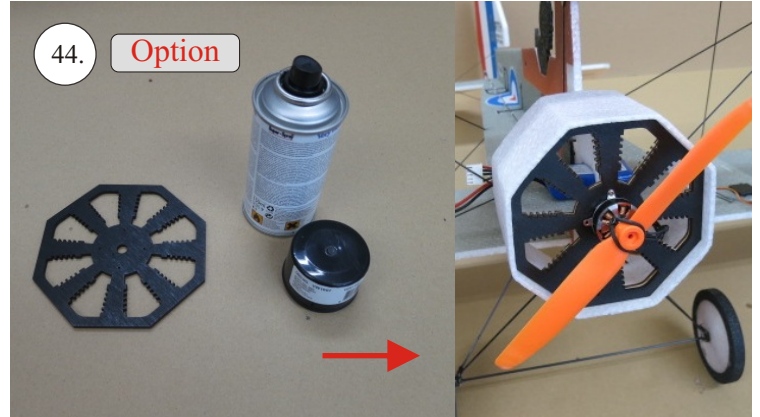

Crack Camel

Carbon List:

- 0.8x500mm ... a) 127mm 2x
b) 122mm 2x
- 0.8x500mm ... c) 120mm 2x
d) 98mm 2x
- 0,8x300mm ... (0.8x500 - 2x100mm)
e) 101mm ... 2x

We wish you many happy flying hours with the Crack Camel.