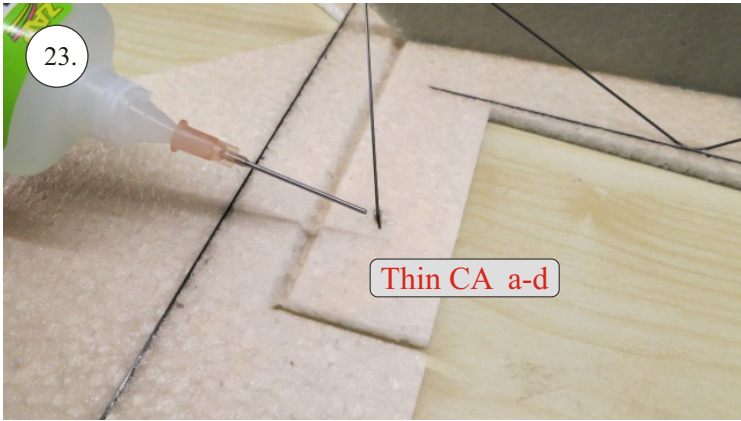

Crack Camel

Carbon List:

- 0.8x500mm ... a) 127mm 2x
b) 122mm 2x
- 0.8x500mm ... c) 120mm 2x
d) 98mm 2x
- 0,8x300mm ... (0.8x500 - 2x100mm)
e) 101mm ... 2x

We wish you many happy flying hours with the Crack Camel.