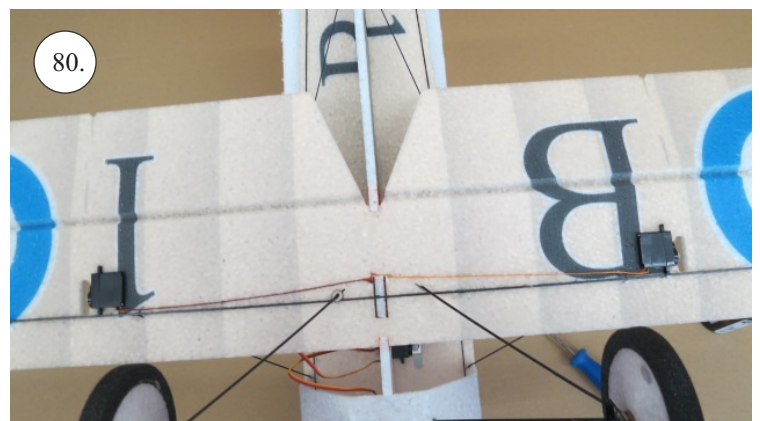

Crack Camel

Carbon List:

- 0.8x500mm ... a) 127mm 2x
b) 122mm 2x
- 0.8x500mm ... c) 120mm 2x
d) 98mm 2x
- 0,8x300mm ... (0.8x500 - 2x100mm)
e) 101mm ... 2x

We wish you many happy flying hours with the Crack Camel.