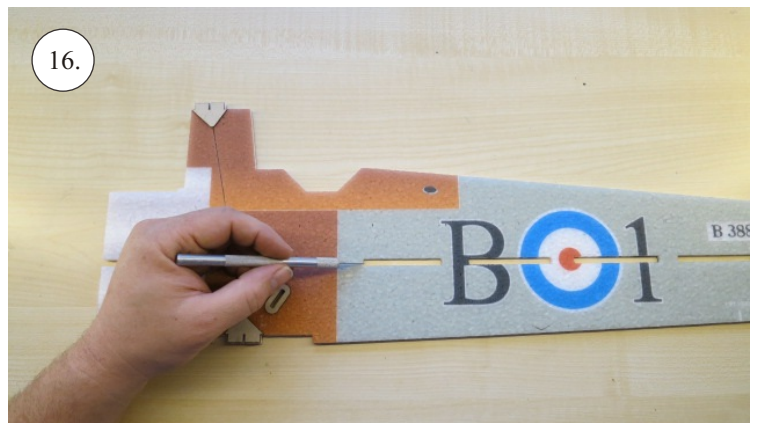

Crack Camel

Carbon List:

- 0.8x500mm ... a) 127mm 2x
b) 122mm 2x
- 0.8x500mm ... c) 120mm 2x
d) 98mm 2x
- 0,8x300mm ... (0.8x500 - 2x100mm)
e) 101mm ... 2x

We wish you many happy flying hours with the Crack Camel.