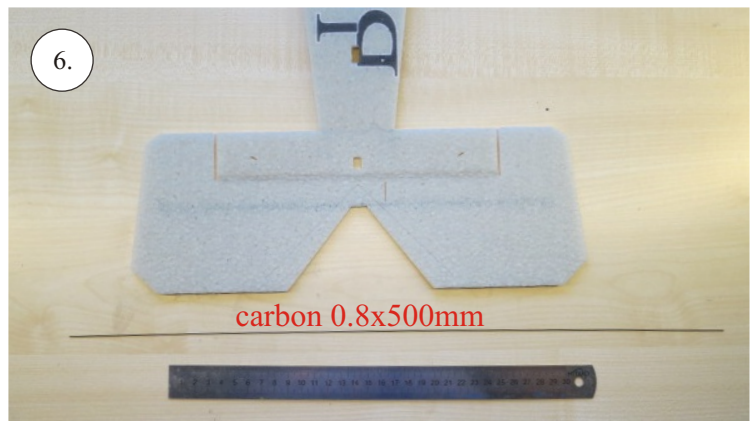

Crack Camel

Carbon List:

- 0.8x500mm ... a) 127mm 2x
b) 122mm 2x
- 0.8x500mm ... c) 120mm 2x
d) 98mm 2x
- 0,8x300mm ... (0.8x500 - 2x100mm)
e) 101mm ... 2x

We wish you many happy flying hours with the Crack Camel.