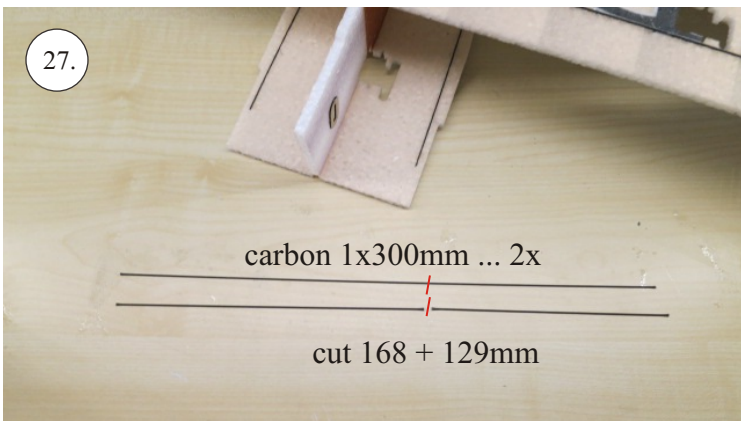

Crack Camel

Carbon List:

- 0.8x500mm ... a) 127mm 2x
b) 122mm 2x
- 0.8x500mm ... c) 120mm 2x
d) 98mm 2x
- 0,8x300mm ... (0.8x500 - 2x100mm)
e) 101mm ... 2x

We wish you many happy flying hours with the Crack Camel.