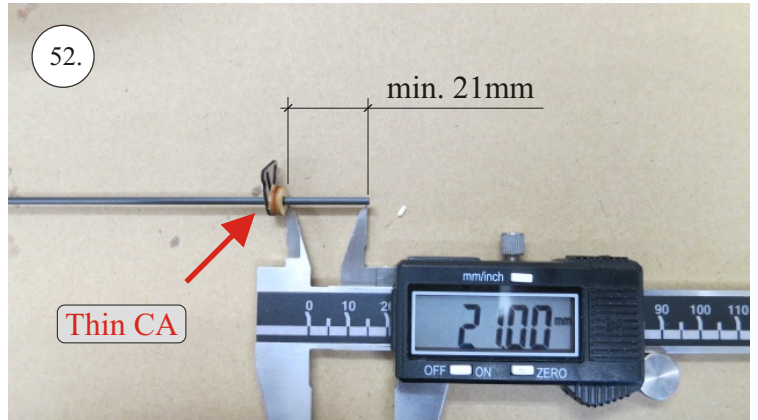

Crack Camel

Carbon List:

- 0.8x500mm ... a) 127mm 2x
b) 122mm 2x
- 0.8x500mm ... c) 120mm 2x
d) 98mm 2x
- 0,8x300mm ... (0.8x500 - 2x100mm)
e) 101mm ... 2x

We wish you many happy flying hours with the Crack Camel.