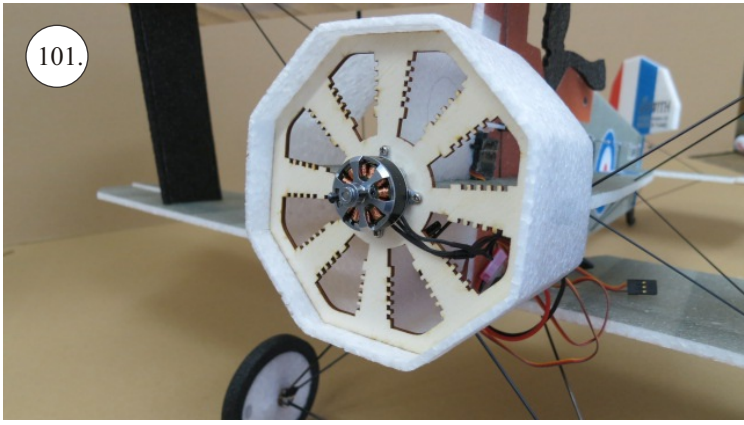

Crack Camel

Carbon List:

- 0.8x500mm ... a) 127mm 2x
b) 122mm 2x
- 0.8x500mm ... c) 120mm 2x
d) 98mm 2x
- 0,8x300mm ... (0.8x500 - 2x100mm)
e) 101mm ... 2x

We wish you many happy flying hours with the Crack Camel.