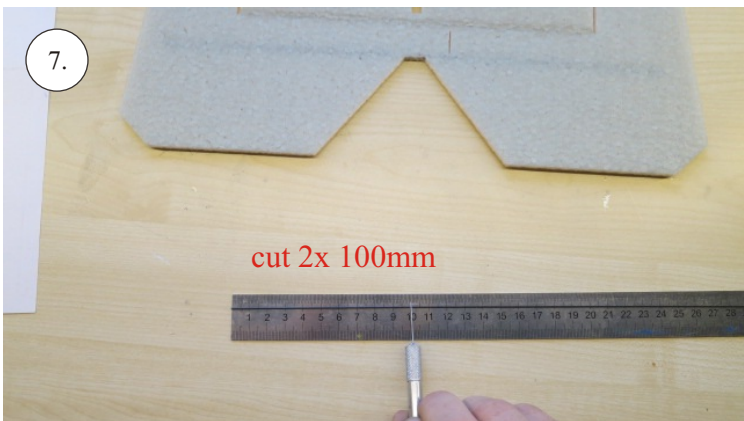

Crack Camel

Carbon List:

- 0.8x500mm ... a) 127mm 2x
b) 122mm 2x
- 0.8x500mm ... c) 120mm 2x
d) 98mm 2x
- 0,8x300mm ... (0.8x500 - 2x100mm)
e) 101mm ... 2x

We wish you many happy flying hours with the Crack Camel.