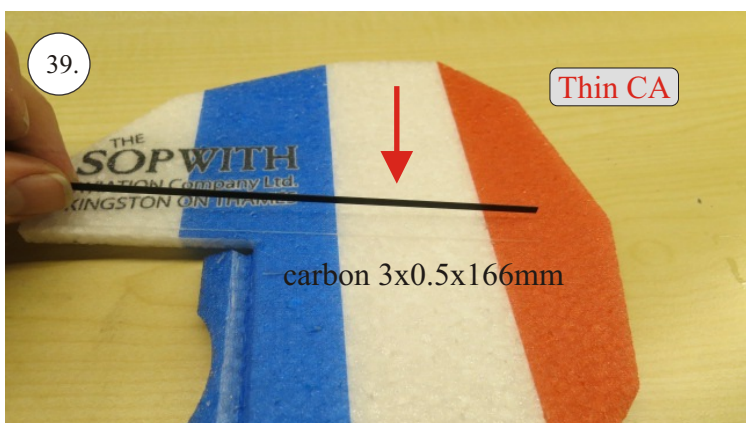

Crack Camel

Carbon List:

- 0.8x500mm ... a) 127mm 2x
b) 122mm 2x
- 0.8x500mm ... c) 120mm 2x
d) 98mm 2x
- 0,8x300mm ... (0.8x500 - 2x100mm)
e) 101mm ... 2x

We wish you many happy flying hours with the Crack Camel.