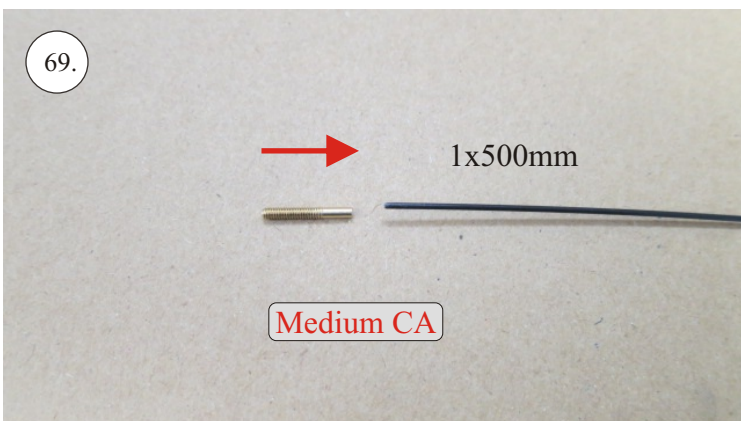

Crack Camel

Carbon List:

- 0.8x500mm ... a) 127mm 2x
b) 122mm 2x
- 0.8x500mm ... c) 120mm 2x
d) 98mm 2x
- 0,8x300mm ... (0.8x500 - 2x100mm)
e) 101mm ... 2x

We wish you many happy flying hours with the Crack Camel.