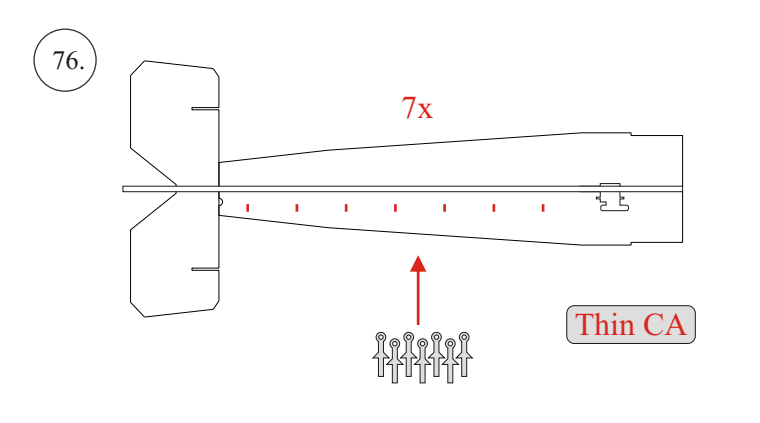

Crack Camel

Carbon List:

- 0.8x500mm ... a) 127mm 2x
b) 122mm 2x
- 0.8x500mm ... c) 120mm 2x
d) 98mm 2x
- 0,8x300mm ... (0.8x500 - 2x100mm)
e) 101mm ... 2x

We wish you many happy flying hours with the Crack Camel.