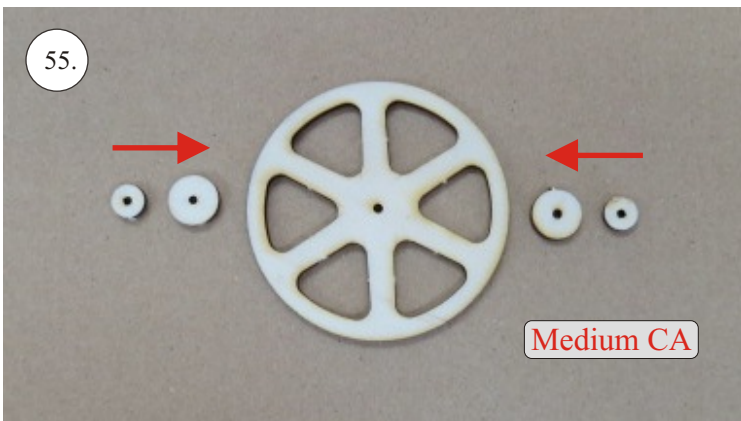

Crack Camel

Carbon List:

- 0.8x500mm ... a) 127mm 2x
b) 122mm 2x
- 0.8x500mm ... c) 120mm 2x
d) 98mm 2x
- 0,8x300mm ... (0.8x500 - 2x100mm)
e) 101mm ... 2x

We wish you many happy flying hours with the Crack Camel.