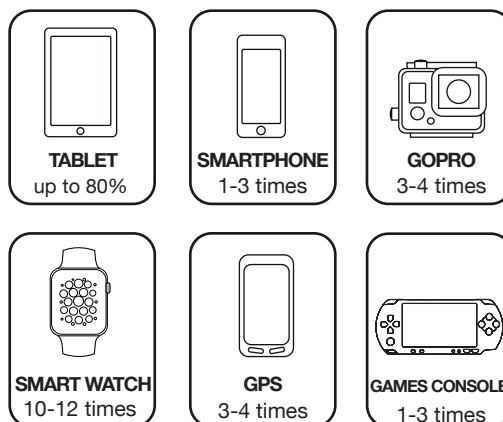

CHARGES:

KIT INCLUDES

- discovery portable charger
- USB to Micro USB connection cable

Part Code: PTL-DISC001

Ean Code: 5060 1769 8445 5

FEATURES:

6,000mAh

DUAL USB

4 LED
BATTERY
INDICATOR

AUTOMATIC
DEVICE
DETECTION

COMPACT

SLEEK

SPECIFICATIONS

- 6,000mAh Lithium Polymer battery (22Wh)
- Input: Micro USB
- Output: Dual USB 3A combined
- Permanent On/Off mode
- 4 LED battery level indicator
- Automatic device detection
- Sleek, aluminium casing
- Suitable for corporate branding
- Dimensions (L*W*H): 136 x 64 x 15mm
- Weight: 157g