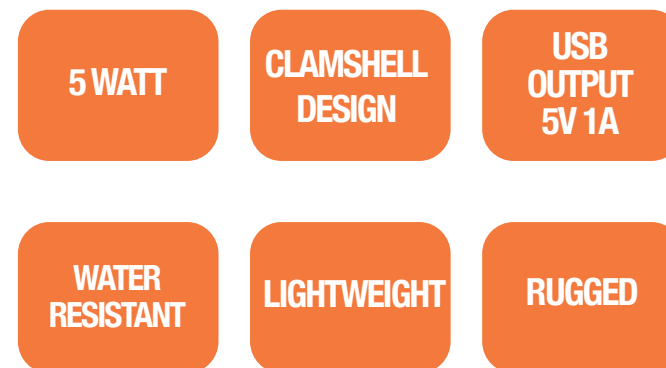

EXTREME SOLAR COMPACT LIGHTWEIGHT SOLAR CHARGER

The extreme solar is a lightweight, clamshell solar panel, offering a 5 watt, 5V 2A output - perfect for charging smaller devices on the move. The panel opens to a 220° angle, making it easy to attach to back packs, tents or bike panniers. With a 3-colour LED to indicate strength of power output, the extreme solar offers reliable solar charging from a compact unit.

CHARGES:

KIT INCLUDES

- extreme solar panel
- USB to Micro USB connection cable
- Velcro strap

Part Code: PTL-EXSP001

Ean Code: 5060 1769 8447 9

FEATURES:

SPECIFICATIONS

- USB output (5V 1A)
- 5 Watt
- 3-colour LED indicator to show power output strength
- Clamshell design
- MPPT technology
- Opens to 220°
- Dimensions folded (L*W*H*): 200 x 114 x 8mm
- Weight: 289g