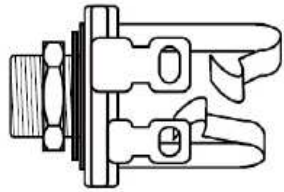

	REVISED	DR	APP

offen
open

geschlossen
closed

Einbaubuchse Stereo 3-pol. 6,3 mm
3 pin stereo socket, 6,3 mm

1	CONNECTOR	3 PIN STEREO SOCKET 6,3mm
2	MOLDING	
3	CABLE	
NO	PART NAME	

DESCRIPTION		3 PIN STEREO SOCKET 6,3mm					
SIZE	A4	DATE	13.01.2016	CHECKED		TOL	50250
UNIT	MM	DRAWN	R.Hueller	APPROVED			
CUSTOM TARIF NO.: 85366990990							