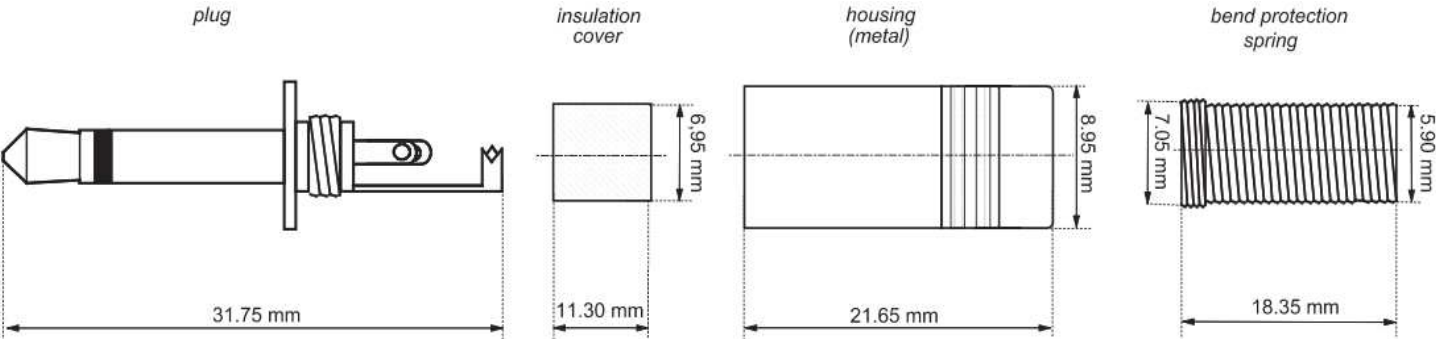

	REVISED	DR	APP

DRAWING SHOWS METAL PLUG!

		DESCRIPTION		2 PIN MONO PLUG 3,5mm				 <b>RoHS</b> compliant	
SIZE	A4	DATE	13.01.2016	CHECKED		TOL	51100		
UNIT	MM	DRAWN	R.Hueller	APPROVED					
CUSTOM TARIF NO.: 85366990990									