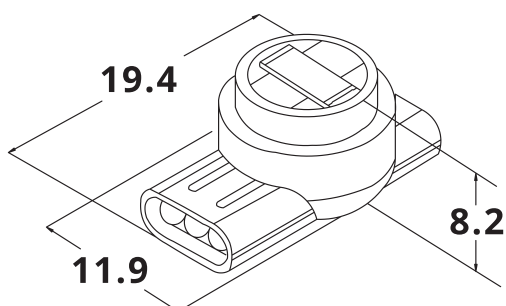

50pcs Wiring Connector Set 3 Wire Splice, Gel filled

Butt Splicing 2 or 3 wires

Specification

- Insulation material:** PP
- Contact material:** Tinned Brass
- Color:** Red cap / Transparent base
- Wire range:** AWG 26 - 19
- Wire cross-section:** 0.13 - 0.65 mm²
- Conductor diameter:** 0,4 - 0,9 mm
- Voltage rating:** 300V max.
- Current rating:** 1.5A max
- Working temperature:** 0-65°C
- Working humidity:** 95% RH