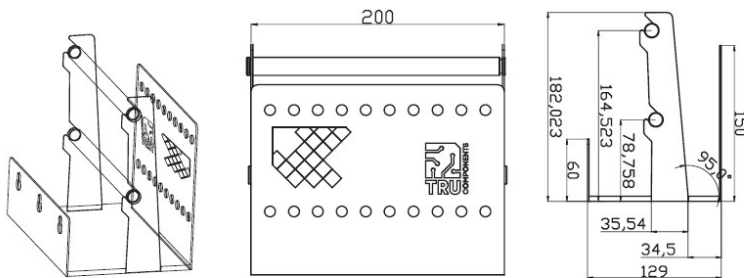

Item no.:

Data Sheet

Feature

- * Perfect for cable / wire or coil dispensing.
- * Extra Heavy design to provide firm stable and cable / wire / coil can pulled smoothly.
- * Stainless Steel reel attractive and durable.
- * Rubber feet at bottom help to anti-skidding and protect table/desk surface from scuffing
- * Wall mounting available, do not occupy space.

Specification

Material:
Body - Iron , Reel rod - Steel
Grommet - PVC , Feet - Rubber
Product Weight:
SU11-WDL - Approx. 2100g
Extra Heavy Base Weigt 1,500g

Other information

FN 93014c484n
BN 1564017
RE: **Cable dispenser, 2 rows**

Article text customer: KABELABROLLER MIDI 2-REIHIG

Cable dispenser, 2 rows

- with TRU Components logo on the cable dispenser
- color: Black
- weight of product: approx. 2100g
- dimension of product: 200 x 150 x 129mm
- material: body - iron; reel rod - steel; grommet - PVC; feet – rubber

1pc x Cable dispenser, 2 rows