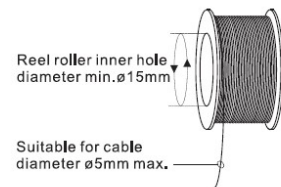

Item no.:

Data Sheet

Feature

- * Perfect for cable / wire or coil dispensing.
- * Extra Heavy design to provide firm stable and cable / wire / coil can pulled smoothly.
- * Stainless Steel reel attractive and durable.
- * Rubber feet at bottom help to anti-skidding and protect table/desk surface from scuffing
- * Wall mounting available, do not occupy space.

Specification

Material:
Body - Iron , Reel rod - Steel
Grommet - PVC , Feet - Rubber
Product Weight:
SU11-WDL - Approx. 2100g
Extra Heavy Base Weigt 1,500g

Other information

FN 93014c484n
BN 1564017
RE: **Cable dispenser, 2 rows**

Article text customer: KABELABROLLER MIDI 2-REIHIG

Cable dispenser, 2 rows

- with TRU Components logo on the cable dispenser
- color: Black
- weight of product: approx. 2100g
- dimension of product: 200 x 150 x 129mm
- material: body - iron; reel rod - steel; grommet - PVC; feet – rubber