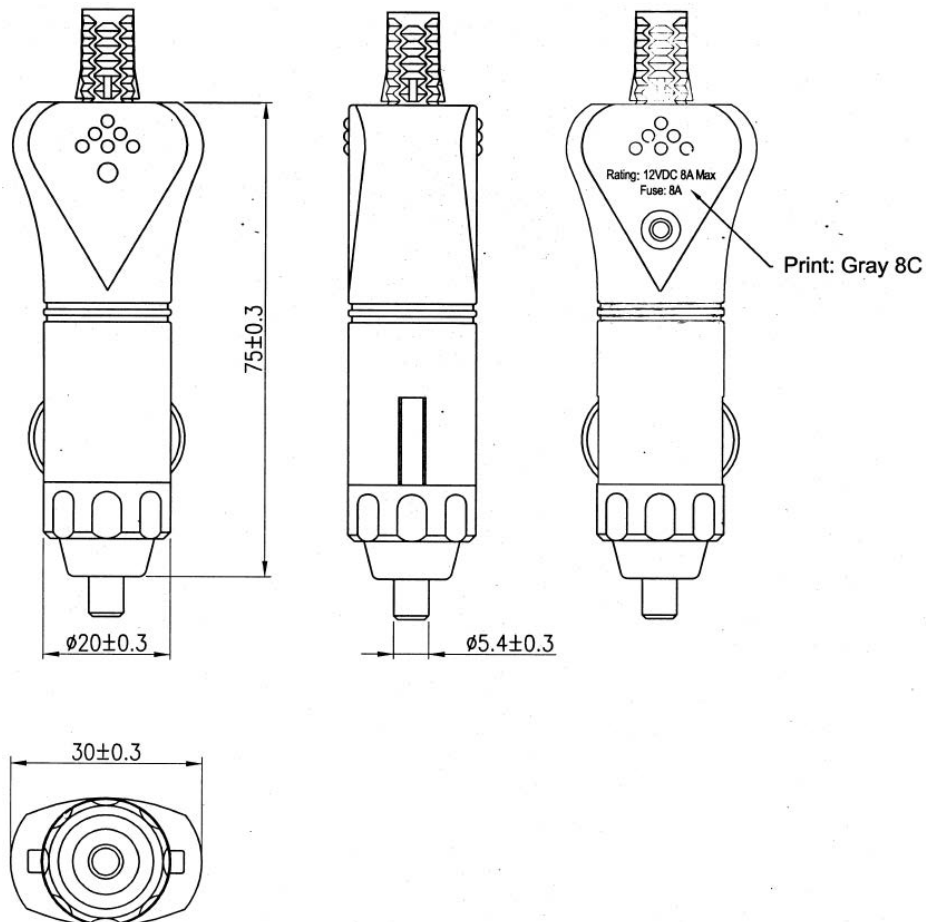

Lighter plug

Rating	12V DC 8A
Insulation Resistance	DC 500V 100M ohm Min.
Dielectric Strength	AC 1000V 1minute
Operation Temperature	-0°C~65°C
Fuse	Ø6.4X30

Unit: mm

Tolerances ± 0.3 Unless Otherwise Specified