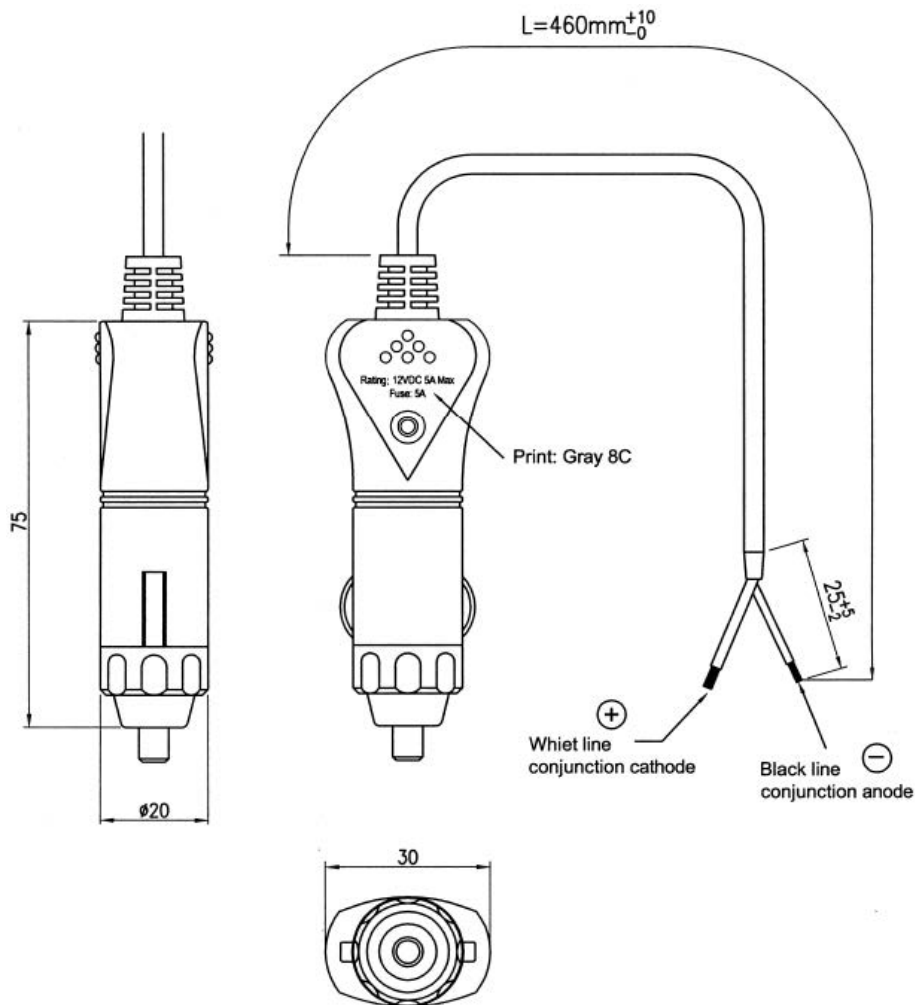

Lighter plug

Rating	12V DC 5A 
Insulation Resistance	DC 500V 100M ohm Min.
Dielectric Strength	AC 1000V 1minute
Operation Temperature	-0°C~65°C
Fuse	Ø6.4X30

Unit: mm

Tolerances ± 0.3 Unless Otherwise Specified