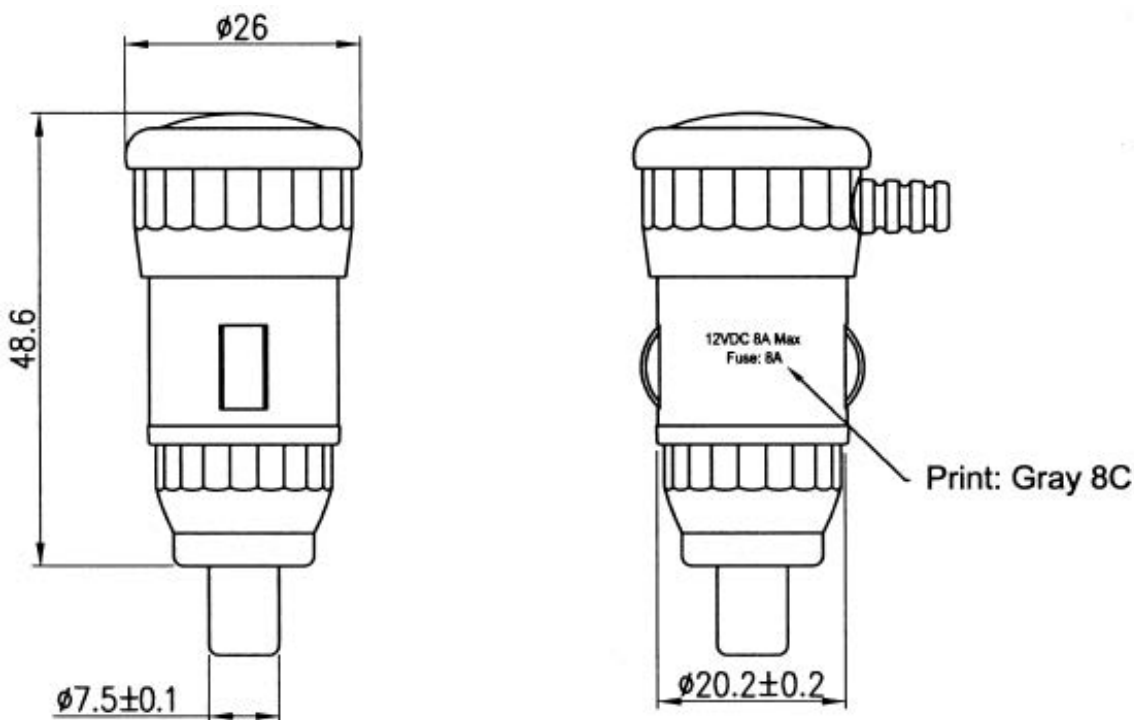

Lighter plug

Rating	12V DC 8A
Insulation Resistance	DC 500V 100M ohm Min.
Dielectric Strength	AC 1000V 1minute
Operation Temperature	-0°C~60°C
Fuse	Ø6.4X30

Unit: mm

Tolerances ± 0.3 Unless Otherwise Specified