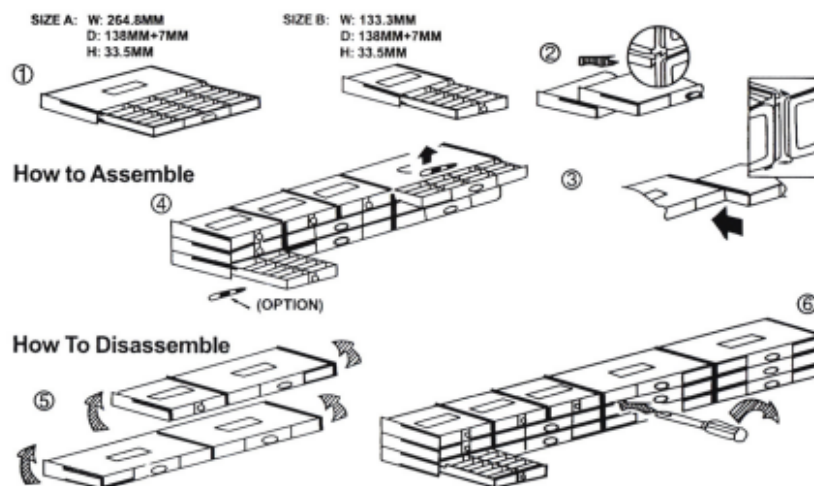

## Data Sheet

### Modular box - case only

#### Technical data

Dim. A Subject: 60 x 23 x 20 mm

Colour: White

Height: 138 mm

Length: 265 mm

Width: 33.5 mm