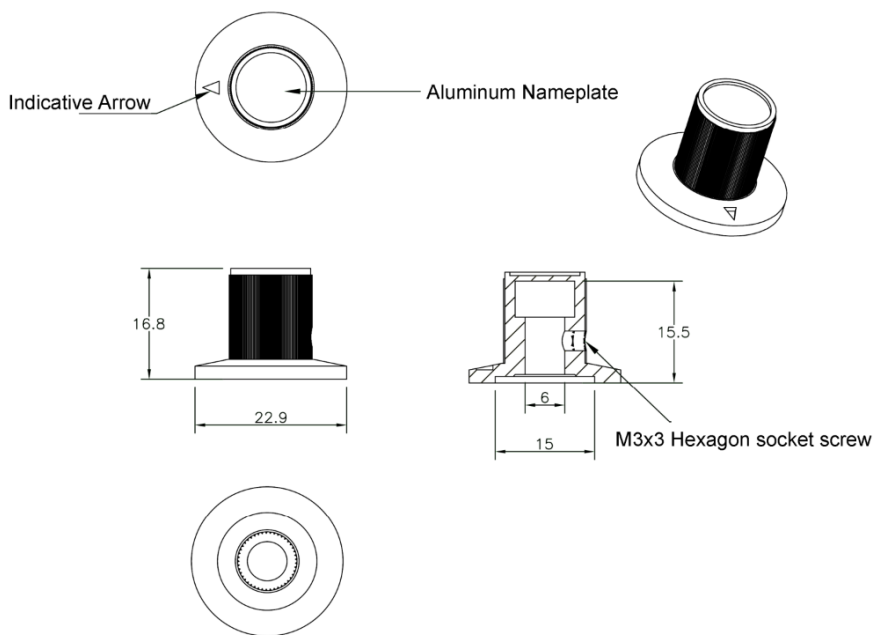

Item no.: 1564862

Data Sheet

23/12 Control knob Black (Ø x H) 23 mm x 17 mm

Drawing:

Technical data

Type: Fastened with hex socket screw

Axle mount: 6 mm

Height: 17 mm

Diameter: 23 mm

Colour: Black