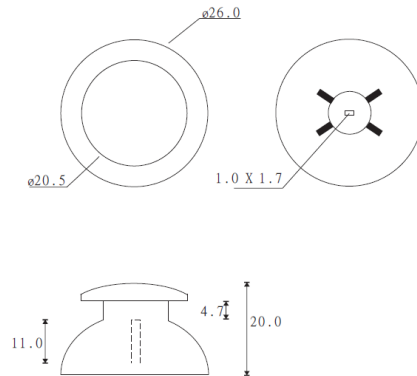

Data Sheet

Joystick button

Color: black

Material: rubber/ ABS

Suitable for range 425608