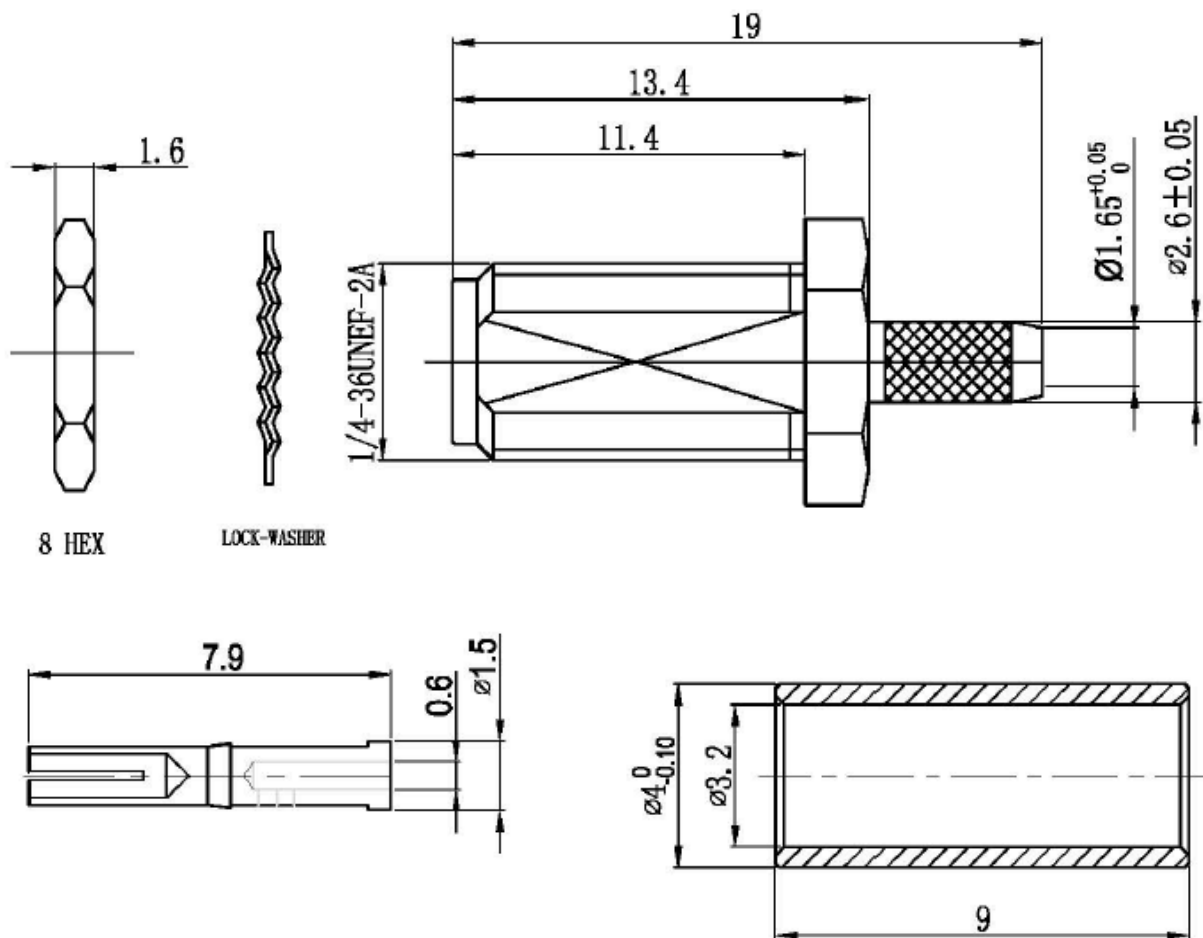

## SMA Connector Socket

	Material	Plating
Shell	Brass	Gold plated
Pin	Brass	Gold plated
Crimping suite	H62 & T2	Ni
Elastic contact	QSn6.5-0.1	Gold plated
Nut	Brass	Gold plated

SCALE	
2:1	