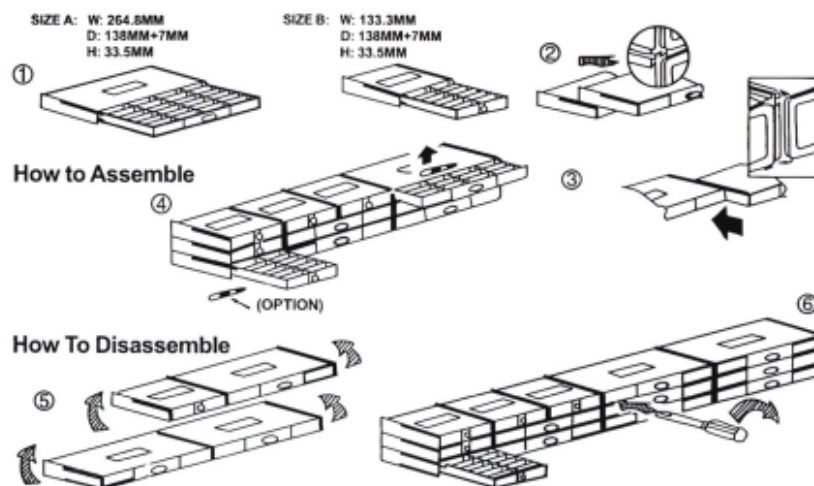

Data Sheet

Modular box, 8 compartments

Drawing:

Technical data

Dim. A Subject: 121 x 23 x 31 mm

Color: White

Height: 138 mm

Length: 265 mm

Width: 33.5 mm