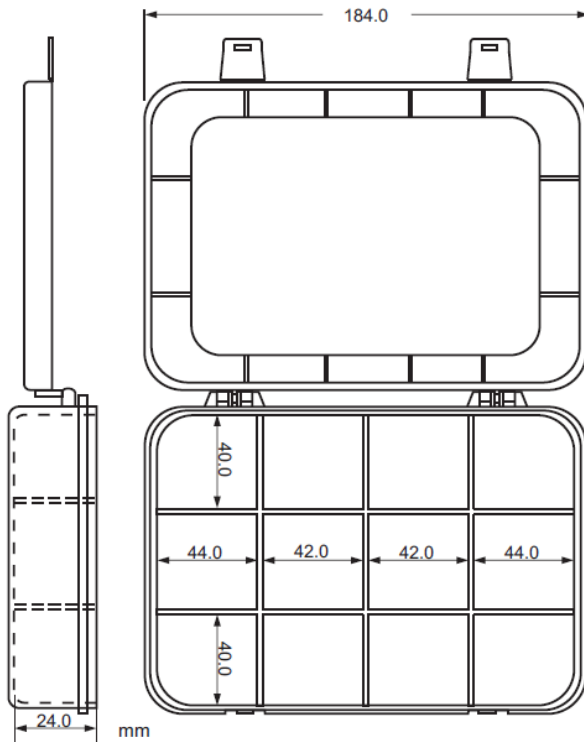

Data Sheet

Empty Plastic Box, 12 sections

Drawing:

Data Sheet

Technical data

Material: Polypropylene (PP)

Colour: Transparent

Compartment: 12

Dividers type: Fixed

Overall maximum dimension: Approx. 184 x 124 x 25 mm

Weight: Approx. 127 g

Storage temperature: -20 ~ 70 °C