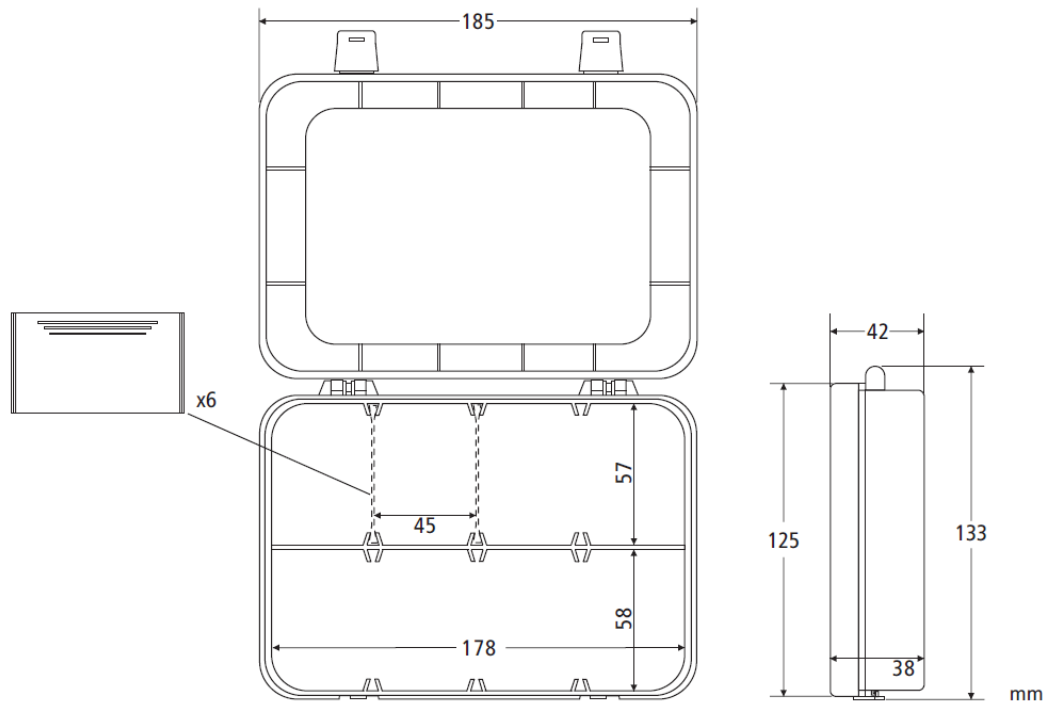

Data Sheet

Empty Plastic Box, 8 sections

Drawing:

Data Sheet

Technical data

Material: Polypropylene (PP)

Colour: Transparent

Compartment: 8 max.

Dividers type: Removable

Overall maximum dimension: Approx. 185 x 133 x 42 mm

Weight: Approx. 133 g

Storage temperature: -20 ~ 70 °C