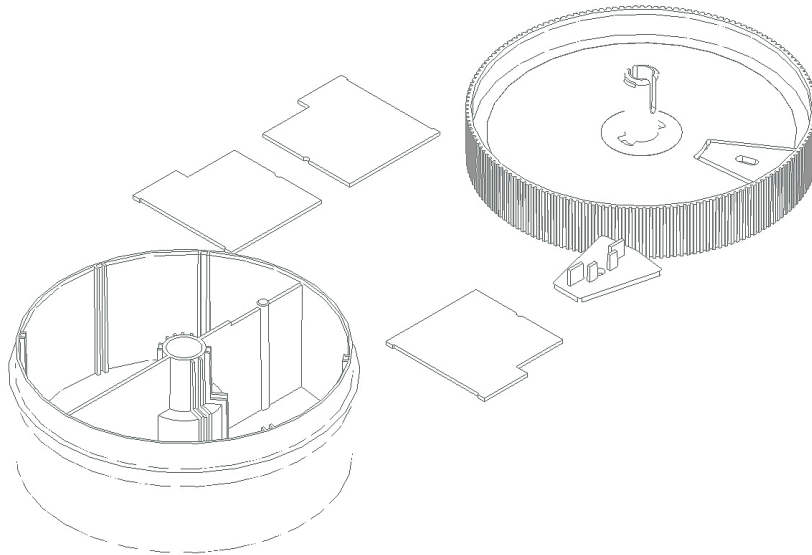

## Empty box, 7 sections, inner dia. 85 x 35mm

5pcs removable partition can make up  
max. 7 sections

Dimension: Ø85 x 35mm (outer dimension Ø88.5 x 44mm )  
Material: Transparent PS Hard Plastic