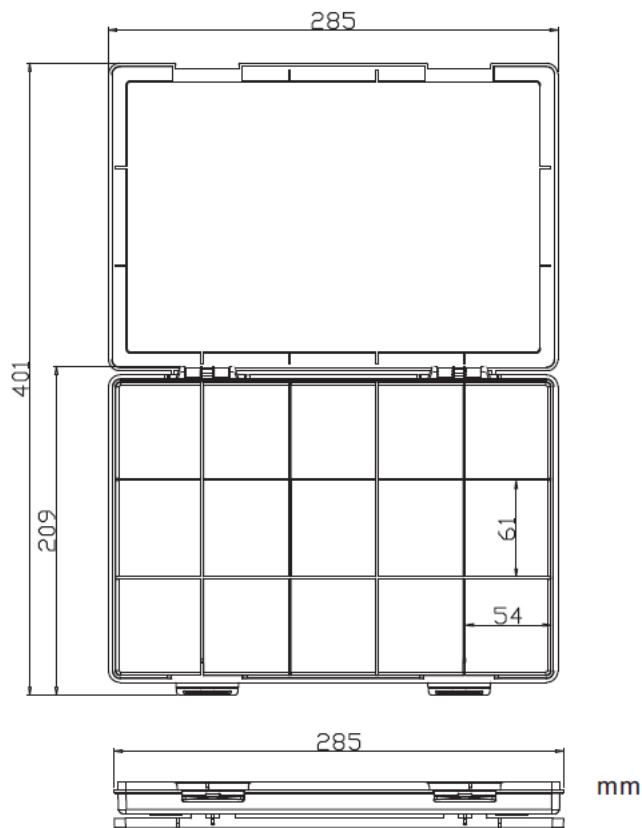

Data Sheet

Empty box, 285 x 209 x 23 mm

Drawing:

Data Sheet

Technical data

Material: Polypropylene (PP)

Colour: Transparent

Compartment: 15

Dividers type: Fixed

Overall maximum dimension: Approx. 285 x 209 x 24 mm

Weight: Approx. 255 g

Storage temperature: -20 ~ 70 °C