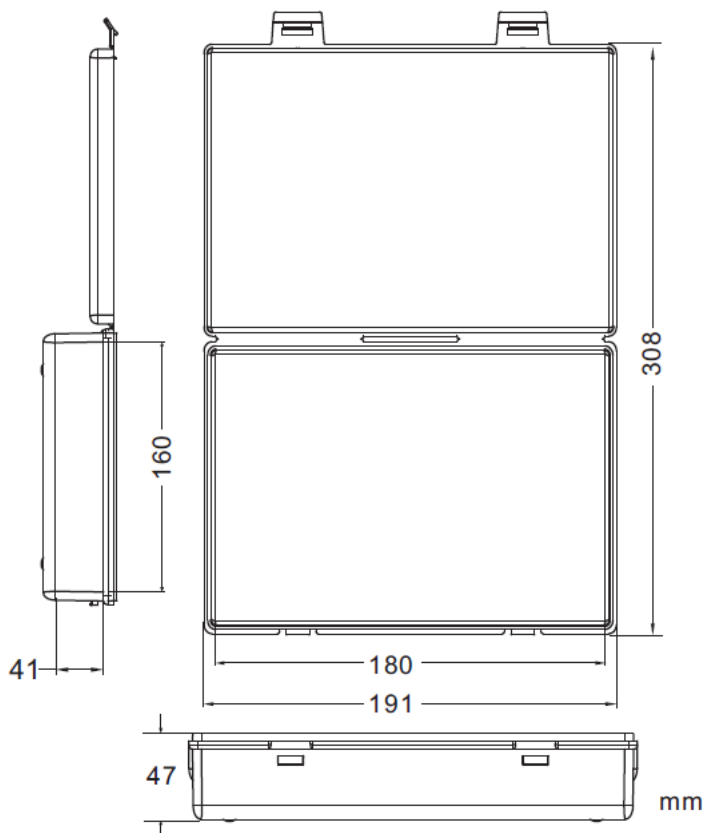

## Data Sheet

---

Empty box, 191 x 157 x 47 mm

Drawing:

### Technical data

Material: Polypropylene (PP)

Colour: Transparent

Compartment: 1

Dividers type: N/A

Overall maximum dimension: Approx. 191 x 160 x 47 mm

Weight: Approx. 152 g

Storage temperature: -20 ~ 70 °C