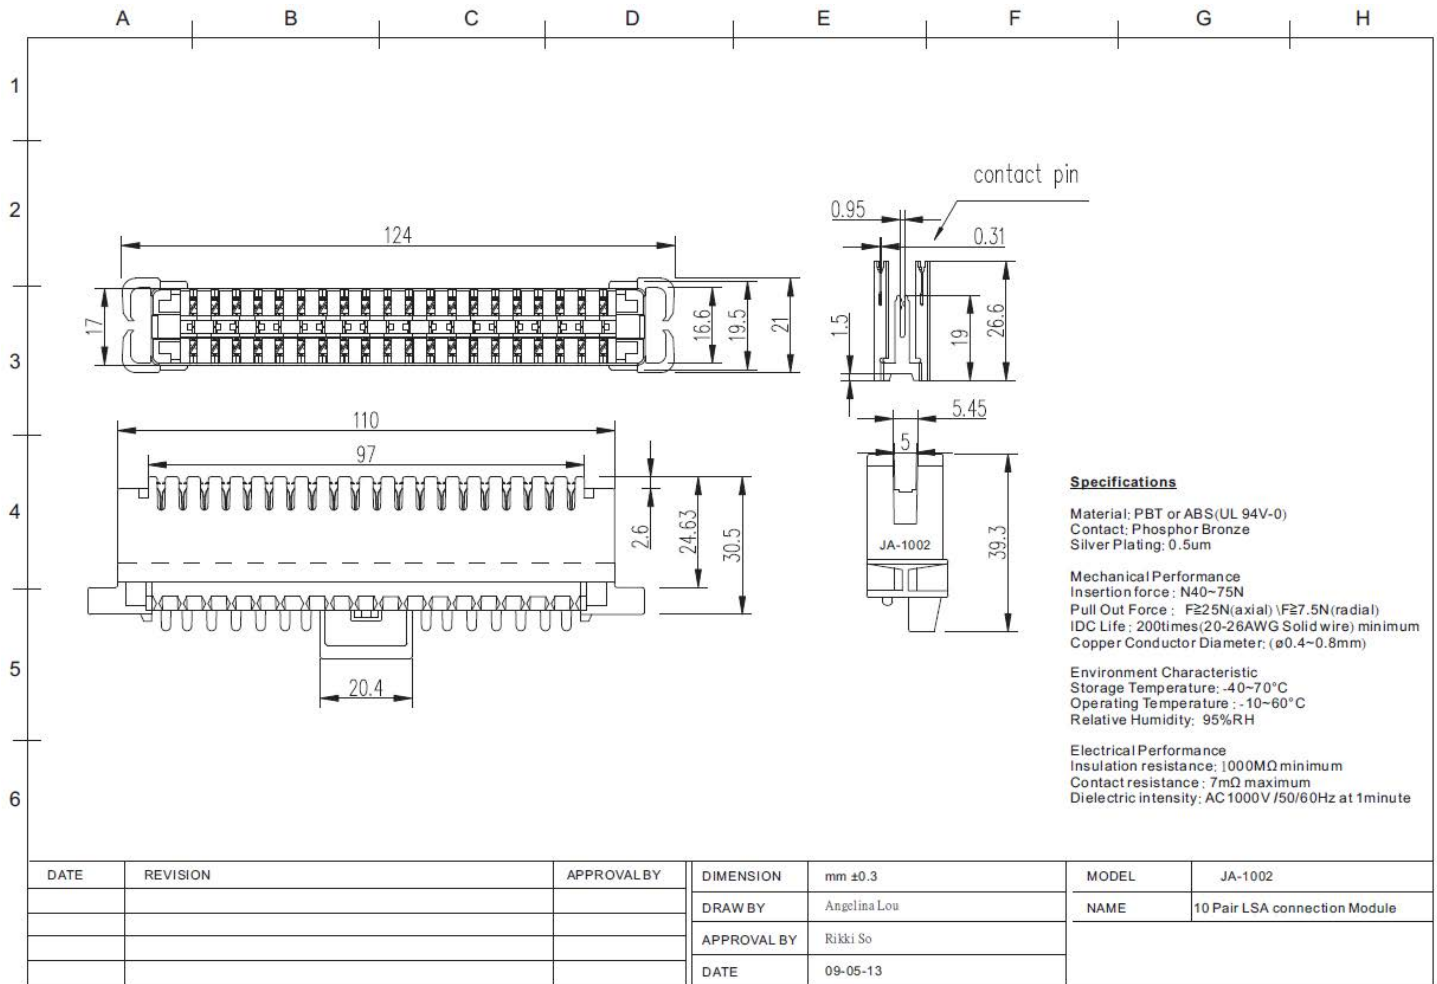

Datasheet

Item no. 1567405

V1_0917_01_en

10 Pair LSA connection module

Unit: mm

This is a publication by Conrad Electronic SE, Klaus-Conrad-Str. 1, D-92240 Hirschau (www.conrad.com).
 All rights including translation reserved. Reproduction by any method, e.g. photocopy, microfilming, or the capture in electronic data processing systems require the prior written approval by the editor. Reprinting, also in part, is prohibited. This publication represents the technical status at the time of printing.