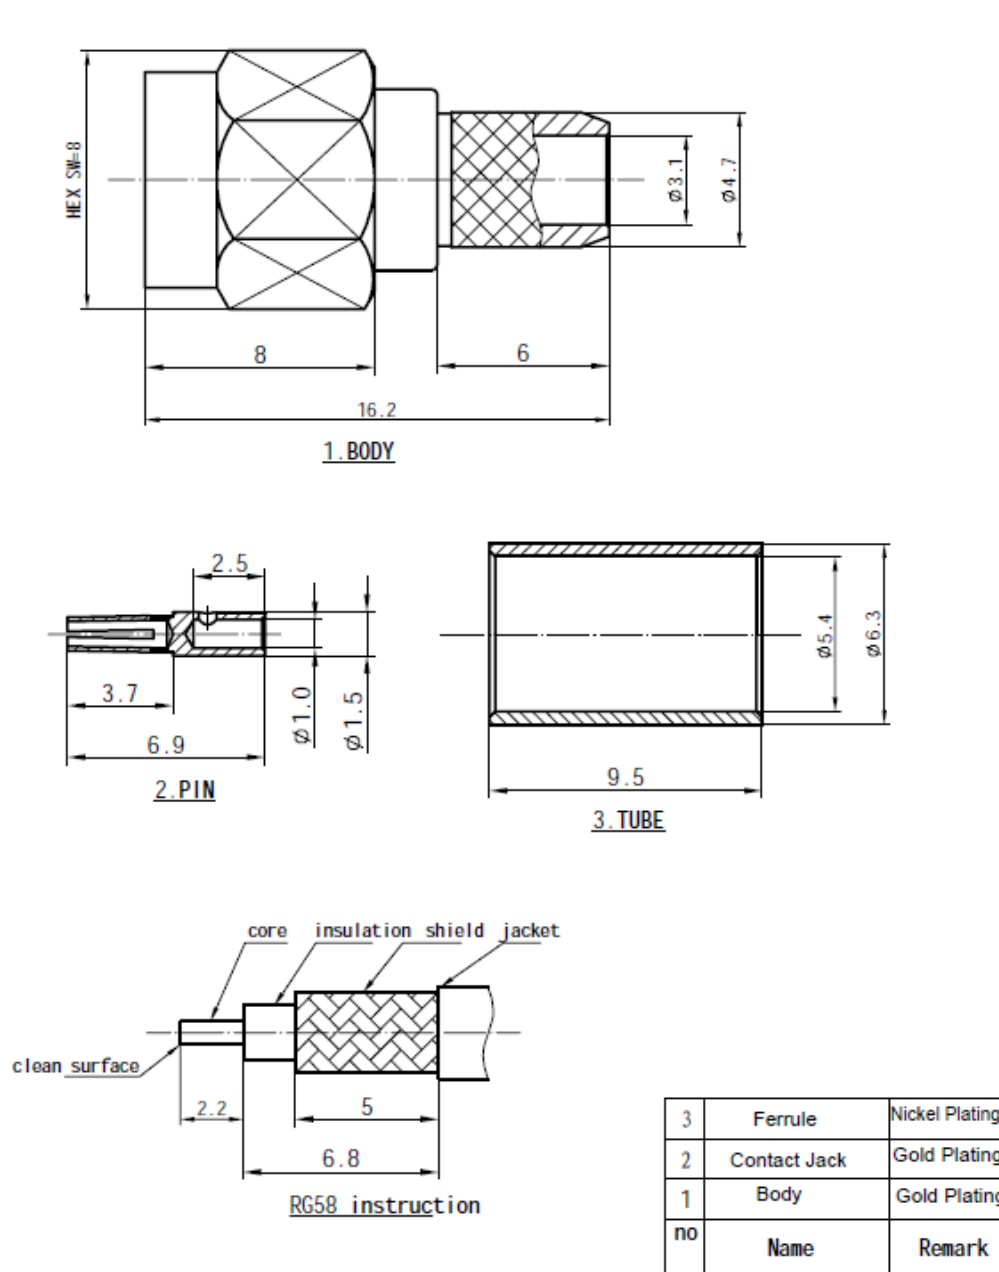

Data Sheet

SMA Reverse-Plug Socket for Crimping RG58

Unit: mm
Scale: 5:1