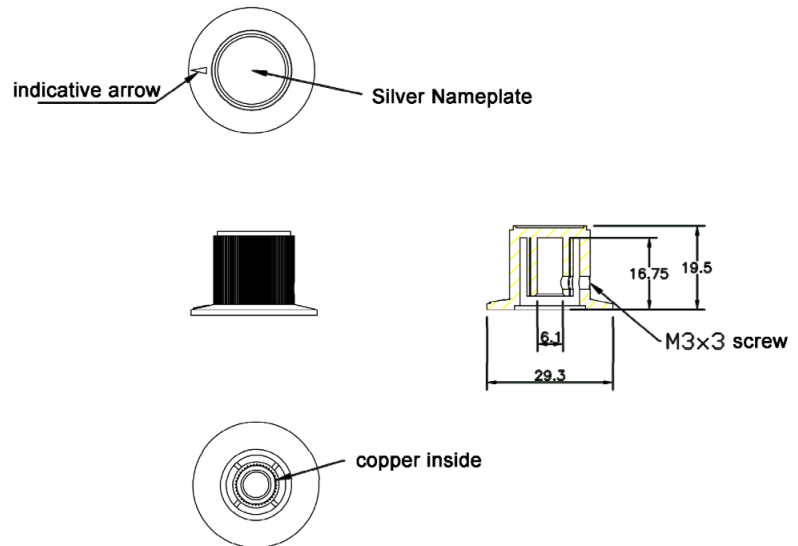

Data Sheet

29/17 Control knob Black (Ø x H) 29 mm x 20 mm

Technical data

Type: Fastened with grub screw

Axle mount: 6 mm

Height: 20 mm

(Ø): 29 mm

Colour: Black

Type: 29/17