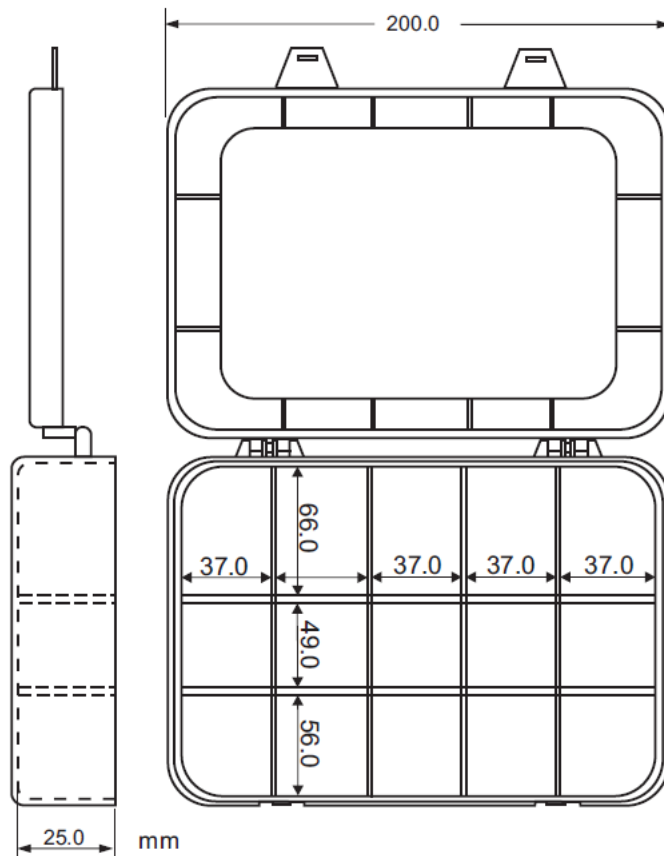

Data Sheet

Empty Plastic Box, 15 sections

Drawing:

Data Sheet

Technical data

Material: Polypropylene (PP)

Colour: Transparent

Compartment: 15

Dividers type: Fixed

Overall maximum dimension: Approx. 202 x 193 x 31 mm

Weight: Approx. 181 g

Storage temperature: -20 ~ 70 °C