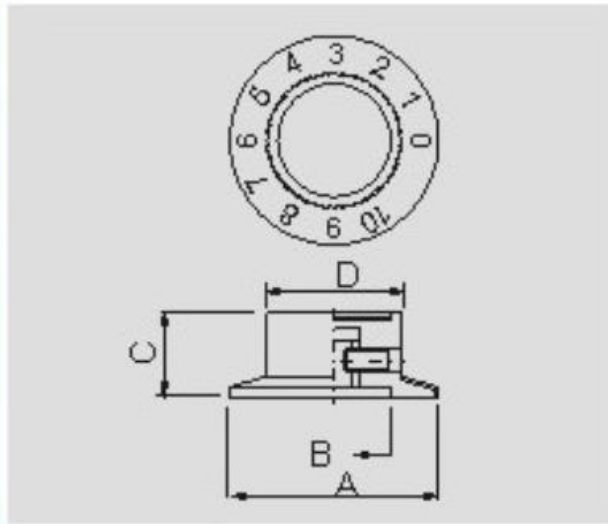

## Rotary Switch Cover

A	B	C	D	SHAFT HOTE
∅ 36.8	∅ 19.5	14.8	∅ 23.8	∅ 6.4

### FEATURES:

- Material : Phenolic.
- Skirt plate with number 0~10.
- Set screw on one side.
- With brass insert.
- With aluminum spun inlay.

This is a publication by Conrad Electronic SE, Klaus-Conrad-Str. 1, D-92240 Hirschau ([www.conrad.com](http://www.conrad.com)).