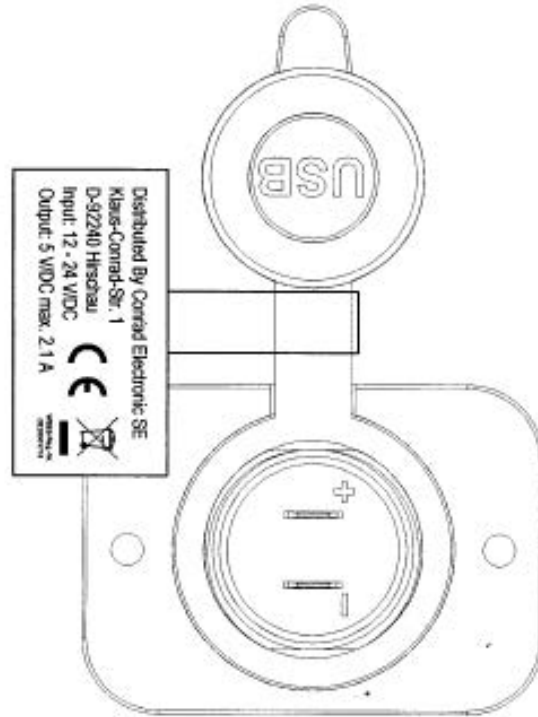

USB socket with protective cap

Tolerances ±0.3 Unless Otherwise Specified

Unit mm

This is a publication by Conrad Electronic SE, Klaus-Conrad-Str. 1, D-92240 Hirschau (www.conrad.com).

All rights including translation reserved. Reproduction by any method, e.g. photocopy, microfilming, or the capture in electronic data processing systems require the prior written approval by the editor. Reprinting, also in part, is prohibited. This publication represents the technical status at the time of printing.

© Copyright 2017 by Conrad Electronic SE.

USB socket with protective cap

Letter Type: Ariel narrow

1:1

Unit mm

This is a publication by Conrad Electronic SE, Klaus-Conrad-Str. 1, D-92240 Hirschau (www.conrad.com).