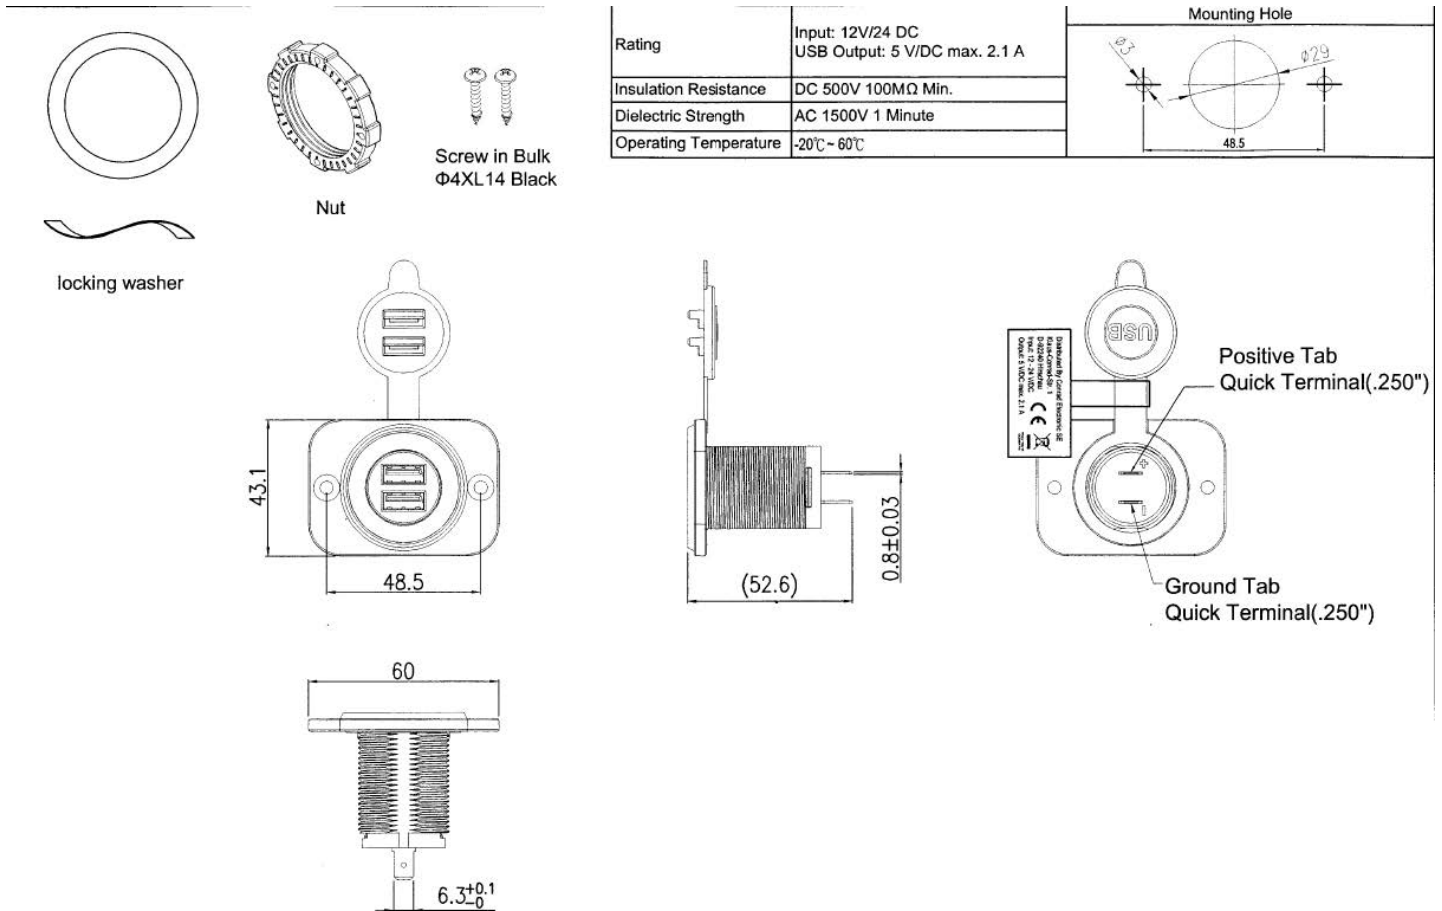

USB socket with protective cap

Tolerances ±0.3 Unless Otherwise Specified

Unit mm

This is a publication by Conrad Electronic SE, Klaus-Conrad-Str. 1, D-92240 Hirschau (www.conrad.com).

All rights including translation reserved. Reproduction by any method, e.g. photocopy, microfilming, or the capture in electronic data processing systems require the prior written approval by the editor. Reprinting, also in part, is prohibited. This publication represents the technical status at the time of printing.

© Copyright 2017 by Conrad Electronic SE.

USB socket with protective cap

Letter Type: Ariel narrow

1:1

Unit mm

This is a publication by Conrad Electronic SE, Klaus-Conrad-Str. 1, D-92240 Hirschau (www.conrad.com).