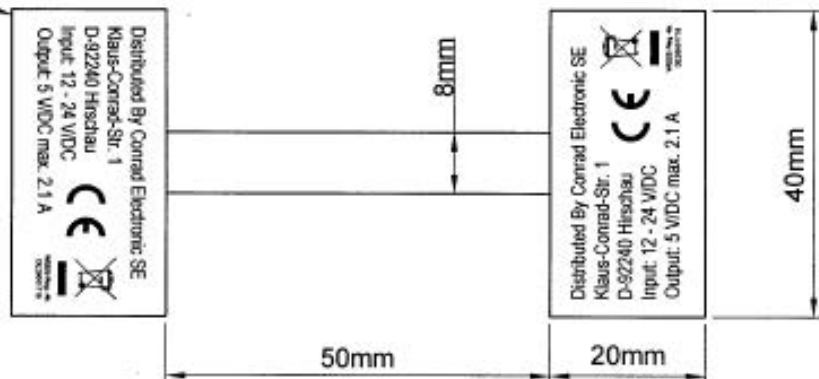

USB socket with protective cap

Tolerances ±0.3 Unless Otherwise Specified

Unit mm

This is a publication by Conrad Electronic SE, Klaus-Conrad-Str. 1, D-92240 Hirschau (www.conrad.com).

All rights including translation reserved. Reproduction by any method, e.g. photocopy, microfilming, or the capture in electronic data processing systems require the prior written approval by the editor. Reprinting, also in part, is prohibited. This publication represents the technical status at the time of printing.

© Copyright 2017 by Conrad Electronic SE.

USB socket with protective cap

Letter Type: Ariel narrow

1:1

Unit mm

This is a publication by Conrad Electronic SE, Klaus-Conrad-Str. 1, D-92240 Hirschau (www.conrad.com).