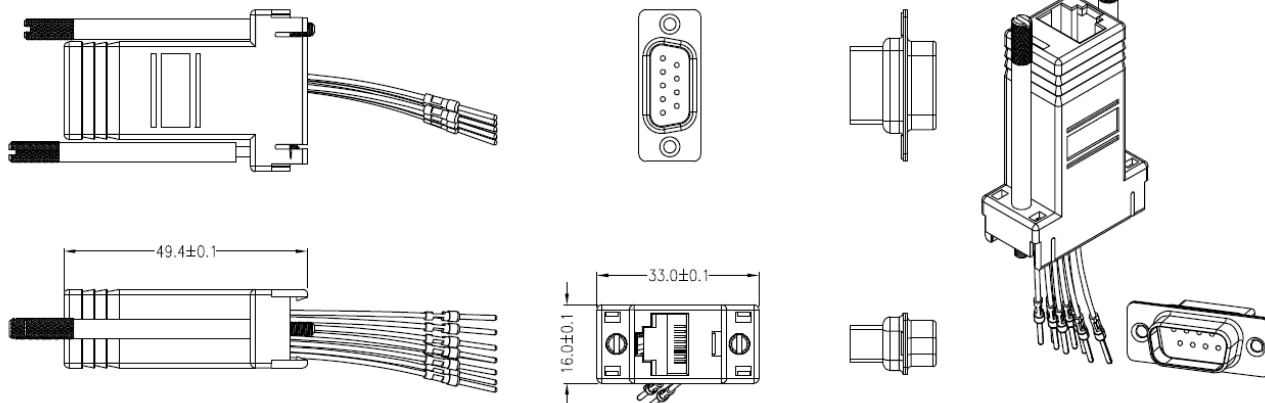

No. 1570961

FOR RoHS

WIRE MAP			
POSITION	WIRE	WIRE COLOR	
EMPTY			 PLUG
P1		BLUE	
P2		ORANGE	
P3		BLACK	
P4		RED	
P5		GREEN	
P6		YELLOW	
P7		BROWN	
P8		WHITE	
EMPTY			

TOLERANCE:
 0.5~6 ±0.05
 6~120 ±0.10
 120~315 ±0.20
 315~1000 ±0.30

Technical data

For RJ45 Connector

Plastic: ABS

Screw: Nickel Plating Thumb Screw

Cable: UL1061 26AWG

Crimp Contacts: Copper Alloy Gold Plating

Conn. Contacts: Copper Alloy Gold Plating