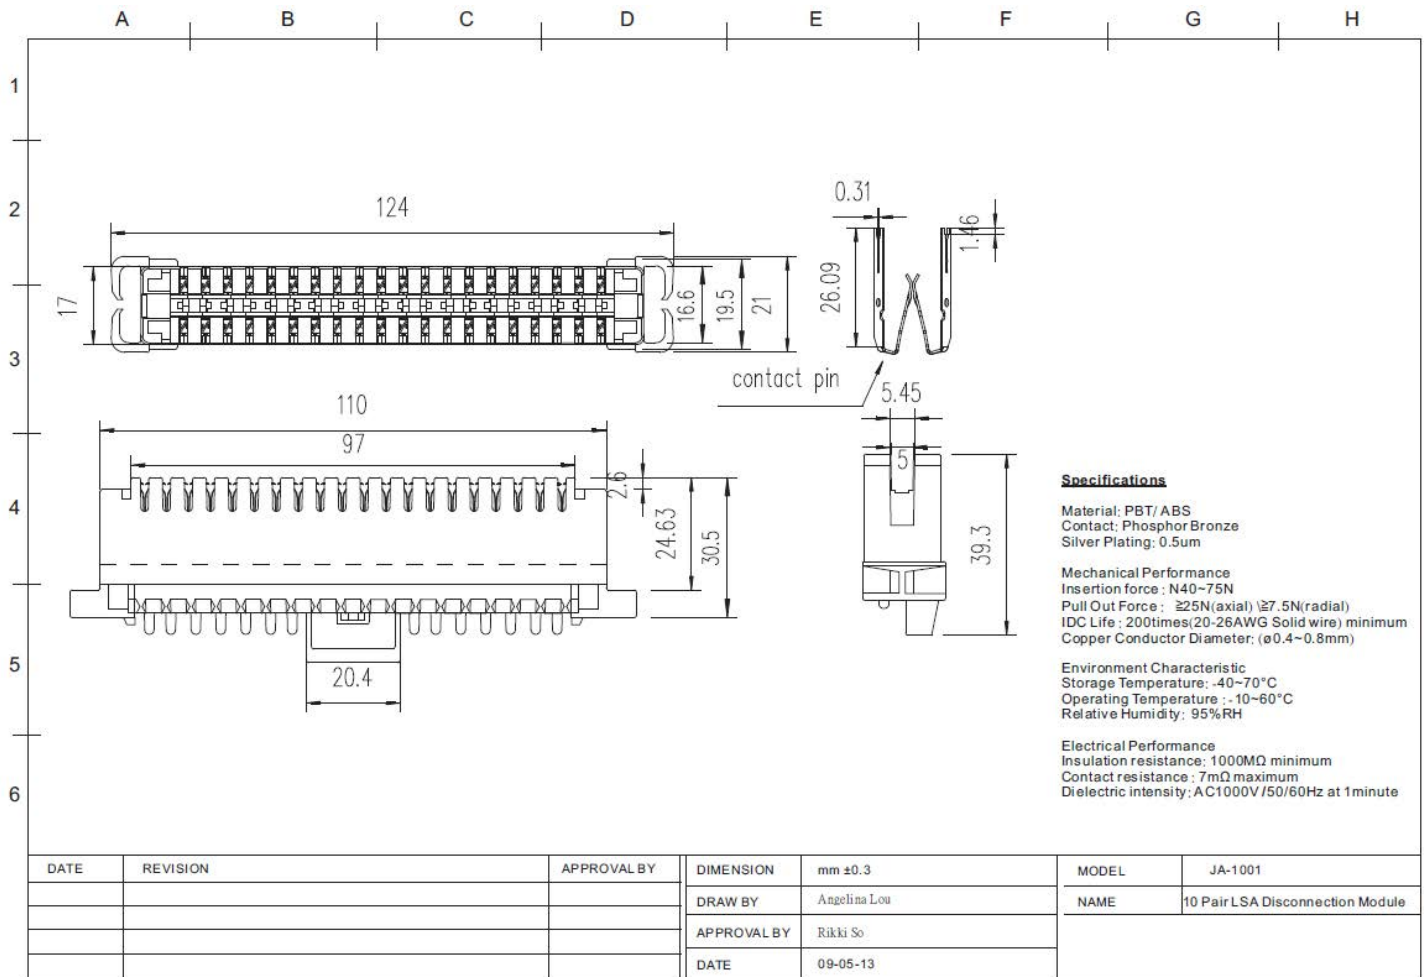

Datasheet

Item no.1570986

V1_0917_01_en

10 Pair LSA disconnection module

Unit: mm

This is a publication by Conrad Electronic SE, Klaus-Conrad-Str. 1, D-92240 Hirschau (www.conrad.com).
 All rights including translation reserved. Reproduction by any method, e.g. photocopy, microfilming, or the capture in electronic data processing systems require the prior written approval by the editor. Reprinting, also in part, is prohibited. This publication represents the technical status at the time of printing.