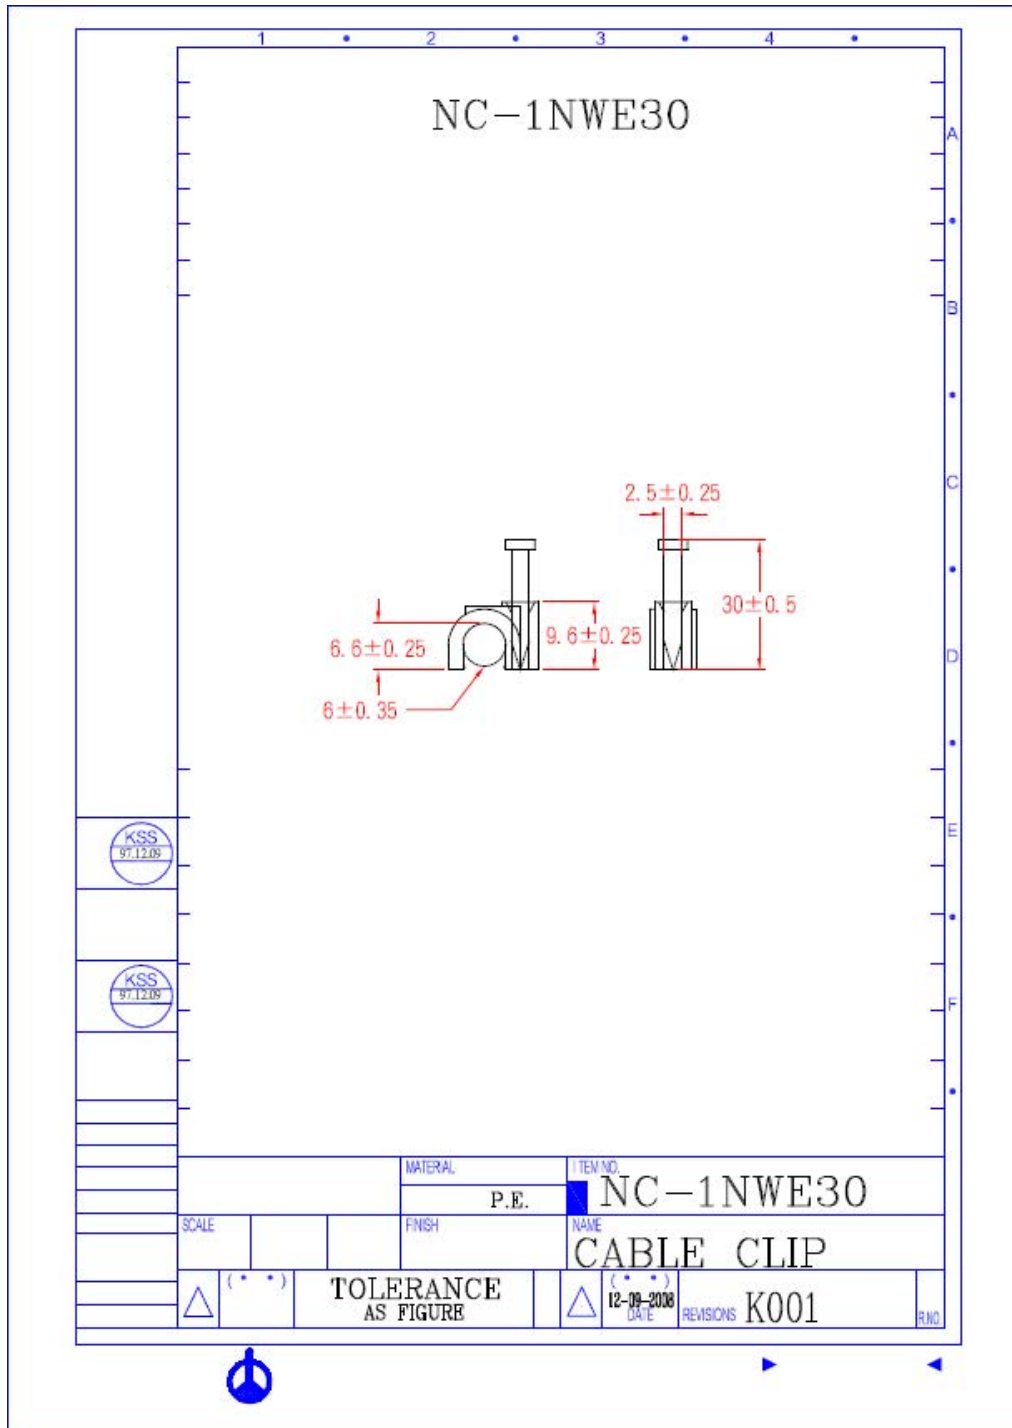

NAGELSCELLEN-SORTIMENT 320 TEILE

Unit :mm

This is a publication by Conrad Electronic SE, Klaus-Conrad-Str. 1, D-92240 Hirschau (www.conrad.com).

All rights including translation reserved. Reproduction by any method, e.g. photocopy, microfilming, or the capture in electronic data processing systems require the prior written approval by the editor. Reprinting, also in part, is prohibited. This publication represents the technical status at the time of printing.

© Copyright 2017 by Conrad Electronic SE.

NAGELSCELLEN-SORTIMENT 320 TEILE

Unit :mm

This is a publication by Conrad Electronic SE, Klaus-Conrad-Str. 1, D-92240 Hirschau (www.conrad.com).

All rights including translation reserved. Reproduction by any method, e.g. photocopy, microfilming, or the capture in electronic data processing systems require the prior written approval by the editor. Reprinting, also in part, is prohibited. This publication represents the technical status at the time of printing.