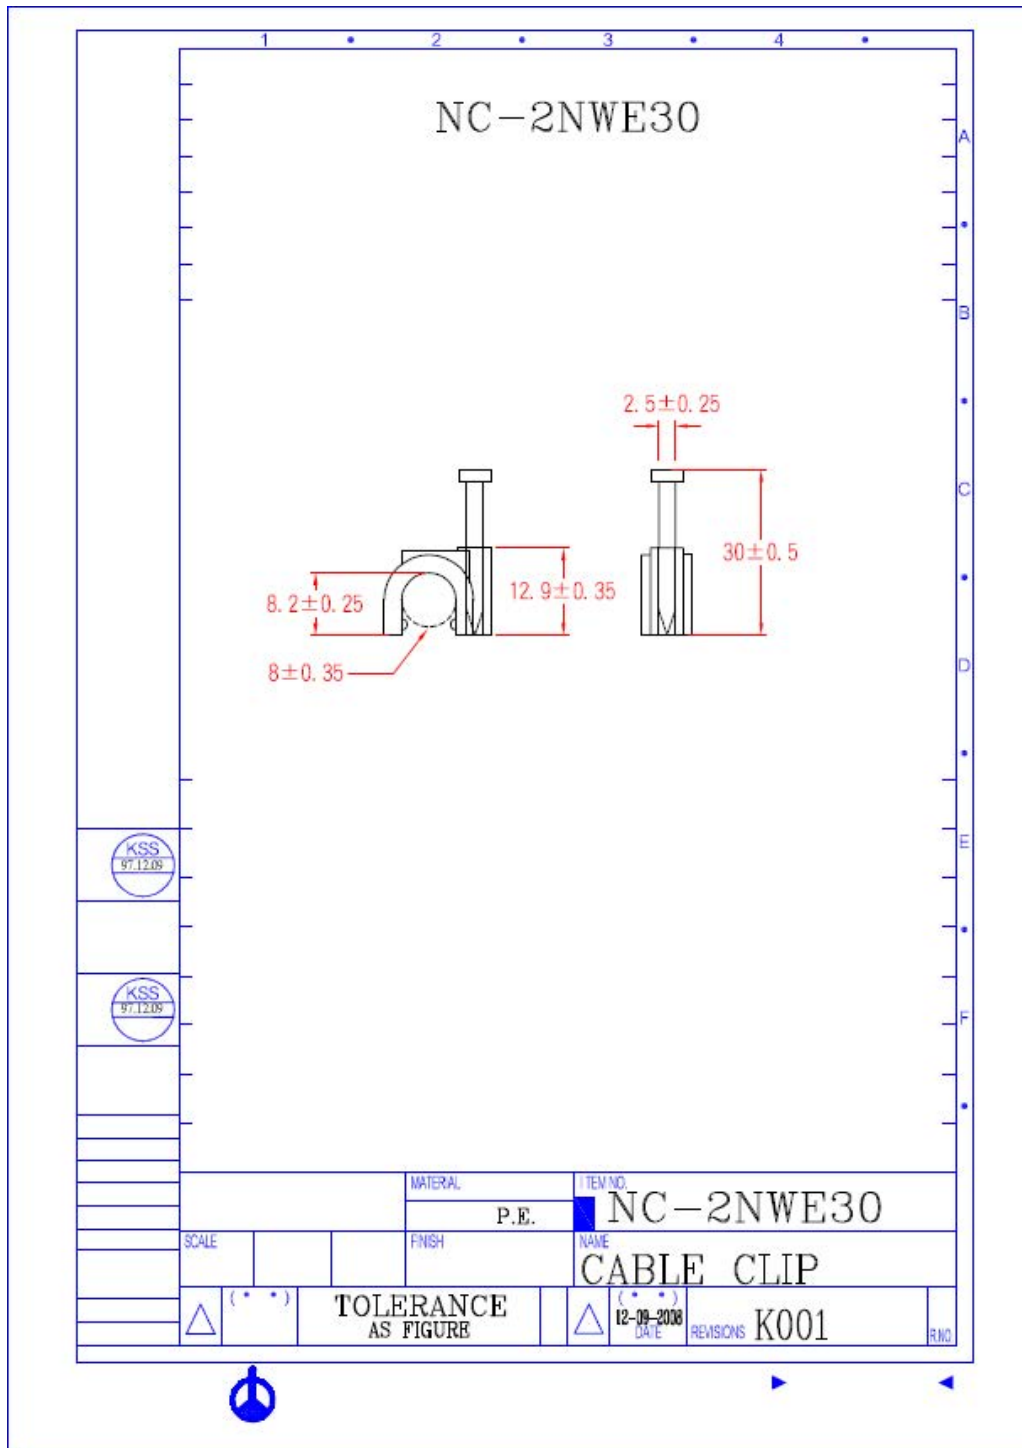

NAGELSCELLEN-SORTIMENT 320 TEILE

Unit :mm

This is a publication by Conrad Electronic SE, Klaus-Conrad-Str. 1, D-92240 Hirschau (www.conrad.com).

All rights including translation reserved. Reproduction by any method, e.g. photocopy, microfilming, or the capture in electronic data processing systems require the prior written approval by the editor. Reprinting, also in part, is prohibited. This publication represents the technical status at the time of printing.

© Copyright 2017 by Conrad Electronic SE.

NAGELSCELLEN-SORTIMENT 320 TEILE

Unit :mm

This is a publication by Conrad Electronic SE, Klaus-Conrad-Str. 1, D-92240 Hirschau (www.conrad.com).

All rights including translation reserved. Reproduction by any method, e.g. photocopy, microfilming, or the capture in electronic data processing systems require the prior written approval by the editor. Reprinting, also in part, is prohibited. This publication represents the technical status at the time of printing.