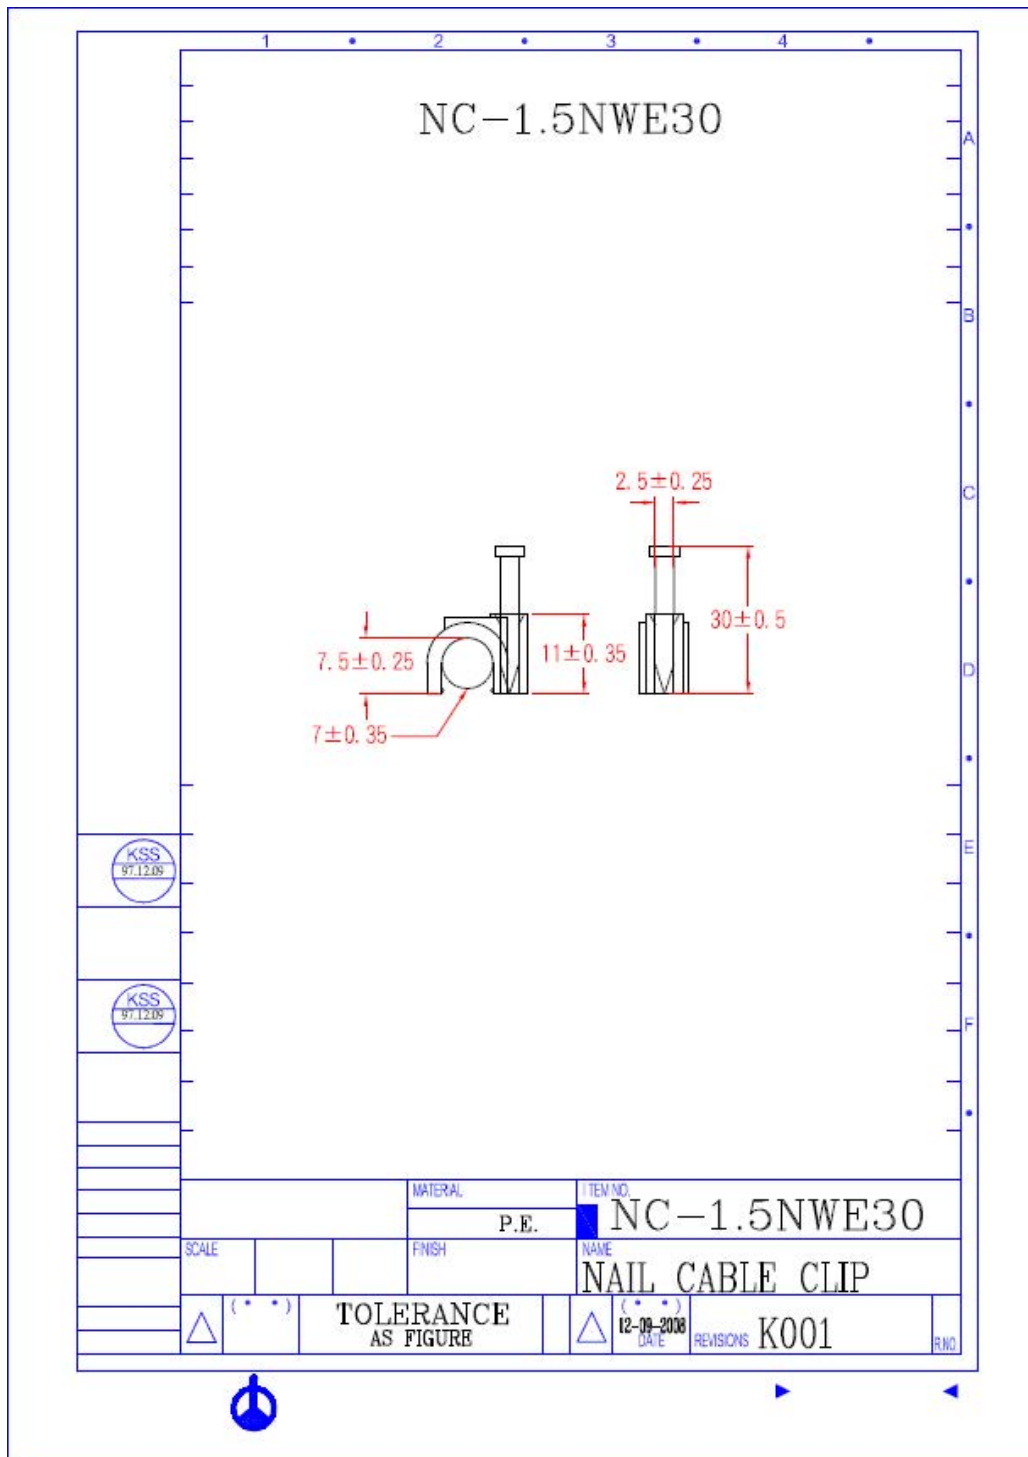

NAGELSCELLEN-SORTIMENT 320 TEILE

Unit :mm

This is a publication by Conrad Electronic SE, Klaus-Conrad-Str. 1, D-92240 Hirschau (www.conrad.com).

All rights including translation reserved. Reproduction by any method, e.g. photocopy, microfilming, or the capture in electronic data processing systems require the prior written approval by the editor. Reprinting, also in part, is prohibited. This publication represents the technical status at the time of printing.

© Copyright 2017 by Conrad Electronic SE.

NAGELSCELLEN-SORTIMENT 320 TEILE

Unit :mm

This is a publication by Conrad Electronic SE, Klaus-Conrad-Str. 1, D-92240 Hirschau (www.conrad.com).

All rights including translation reserved. Reproduction by any method, e.g. photocopy, microfilming, or the capture in electronic data processing systems require the prior written approval by the editor. Reprinting, also in part, is prohibited. This publication represents the technical status at the time of printing.