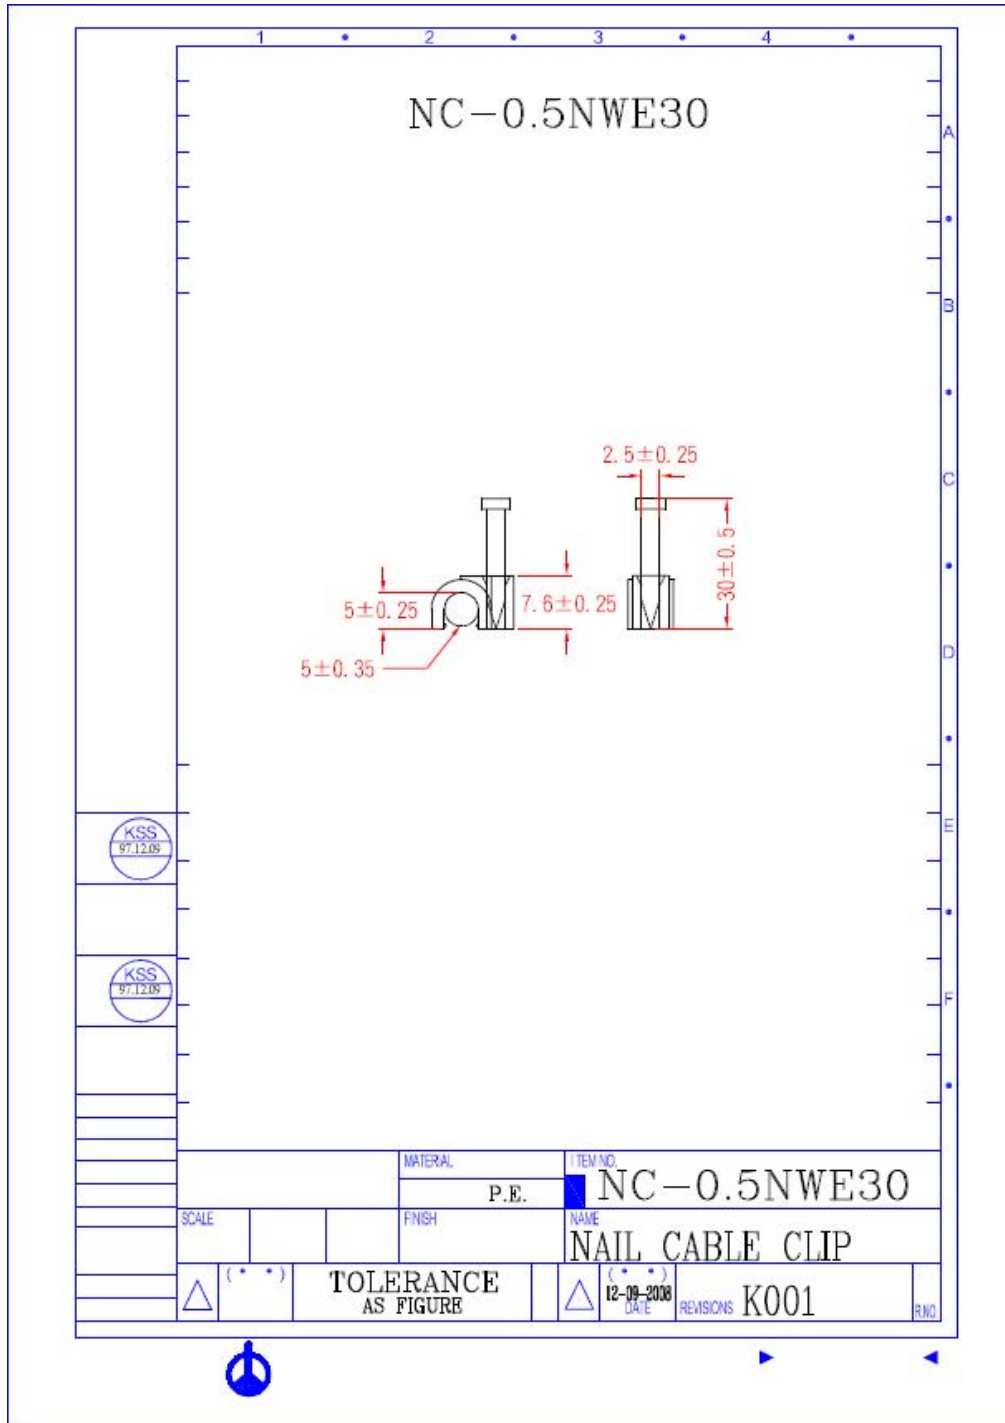

NAGELSCELLEN-SORTIMENT 320 TEILE

Unit :mm

This is a publication by Conrad Electronic SE, Klaus-Conrad-Str. 1, D-92240 Hirschau (www.conrad.com).

All rights including translation reserved. Reproduction by any method, e.g. photocopy, microfilming, or the capture in electronic data processing systems require the prior written approval by the editor. Reprinting, also in part, is prohibited. This publication represents the technical status at the time of printing.

© Copyright 2017 by Conrad Electronic SE.

NAGELSCELLEN-SORTIMENT 320 TEILE

Unit :mm

This is a publication by Conrad Electronic SE, Klaus-Conrad-Str. 1, D-92240 Hirschau (www.conrad.com).

All rights including translation reserved. Reproduction by any method, e.g. photocopy, microfilming, or the capture in electronic data processing systems require the prior written approval by the editor. Reprinting, also in part, is prohibited. This publication represents the technical status at the time of printing.