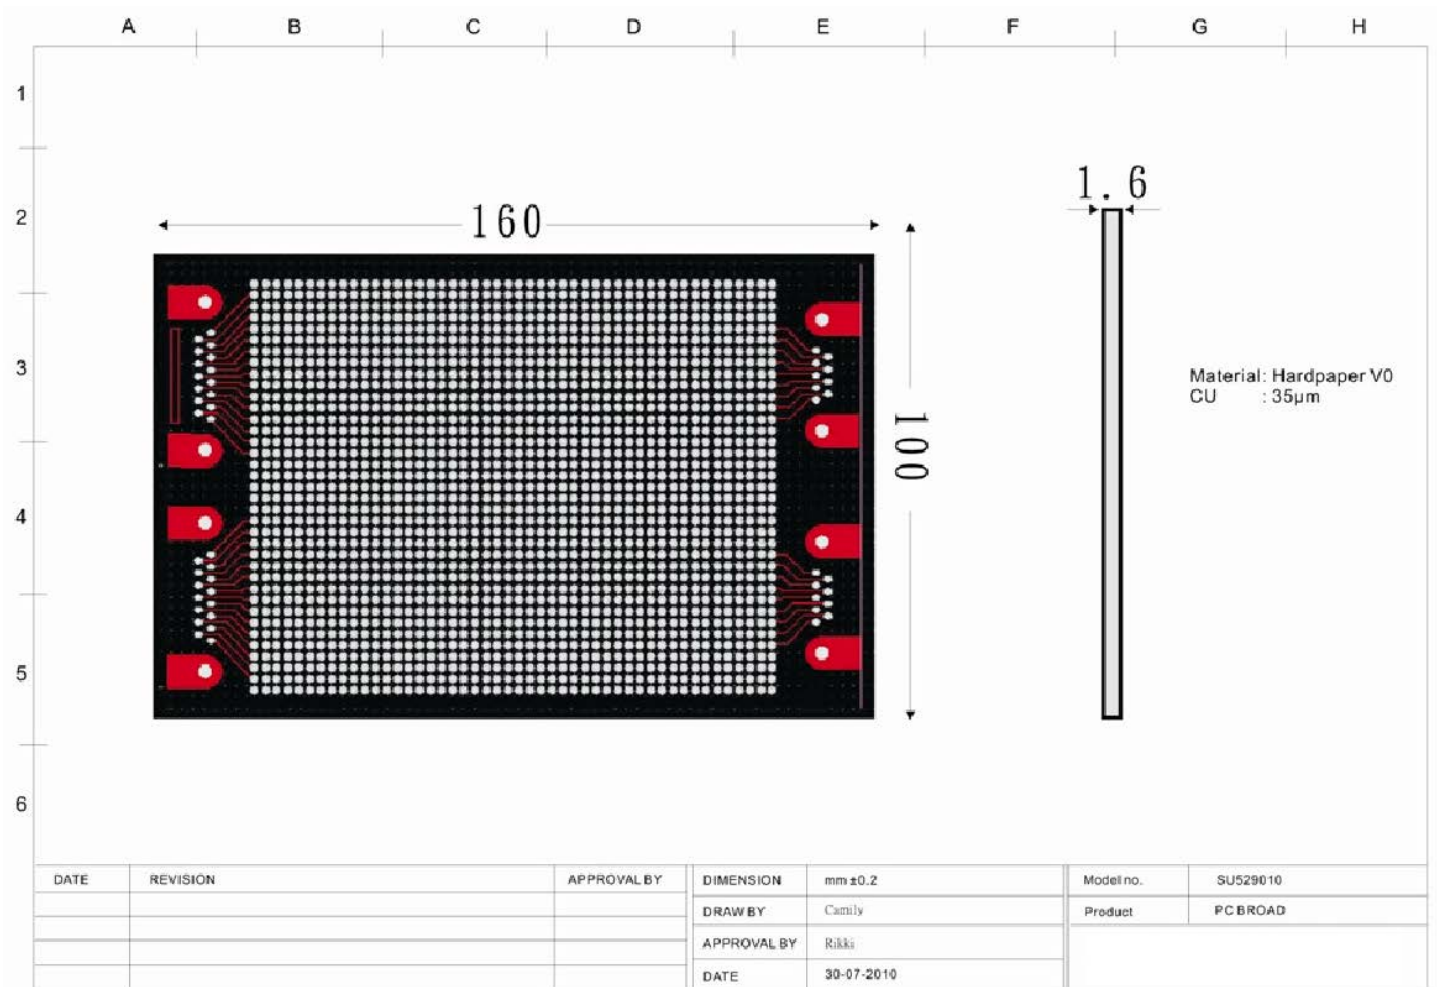

Conrad Components 530632 Eurocard Point Pitch SU529010 (L x W) 160 mm x 100 mm Hard-paper with Cu coating

Unit: mm

This is a publication by Conrad Electronic SE, Klaus-Conrad-Str. 1, D-92240 Hirschau (www.conrad.com).