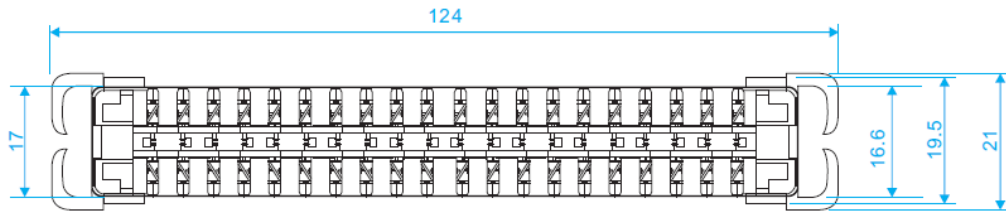

Data Sheet

10 pairs LSA connection module 124 x 21 x 40.6mm

Material of Contacts Pin: 0.5 mm Silver-plated Bronze

Unit: mm

Scale: 1:3

| | |
|-----------------------------|--------|
| GENERAL TOLERANCE | |
| X.X | ± 0.25 |
| X.XX | ± 0.15 |
| X.XXX | ± 0.05 |
| ANGLE TOLERANCE ± 1° | |
| RADIUS ± 0.25 | |
| HOLE ± 0.13 | |