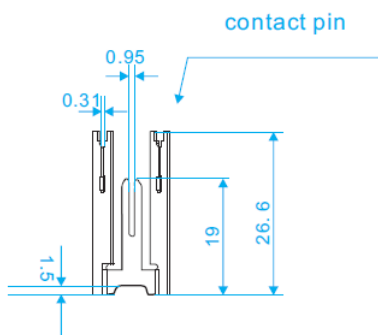

Data Sheet

10 pairs LSA connection module 124 x 21 x 40.6mm

Material of Contacts Pin: 0.5 mm Silver-plated Bronze

Unit: mm

Scale: 1:3

| | |
|-----------------------------|--------|
| GENERAL TOLERANCE | |
| X.X | ± 0.25 |
| X.XX | ± 0.15 |
| X.XXX | ± 0.05 |
| ANGLE TOLERANCE ± 1° | |
| RADIUS ± 0.25 | |
| HOLE ± 0.13 | |