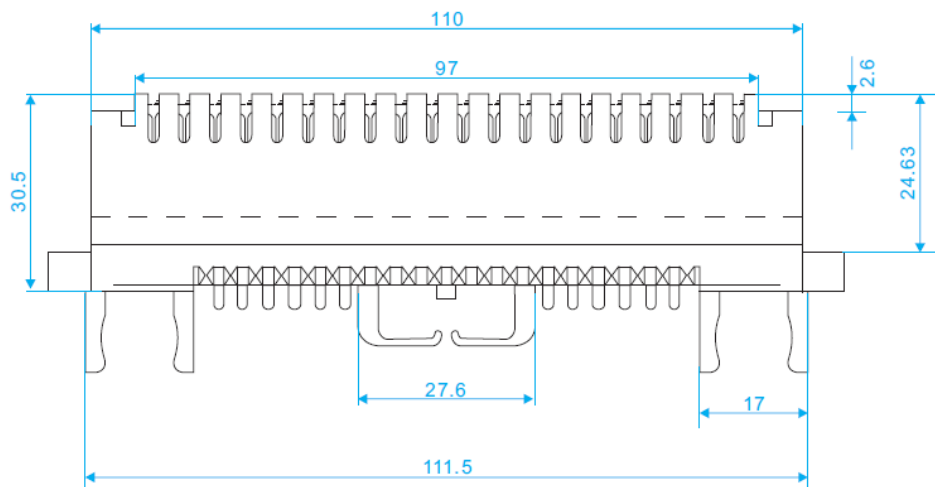

Data Sheet

10 pairs LSA connection module 124 x 21 x 40.6mm

Material of Contacts Pin: 0.5 mm Silver-plated Bronze

Unit: mm

Scale: 1:3

| | |
|-----------------------------|--------|
| GENERAL TOLERANCE | |
| X.X | ± 0.25 |
| X.XX | ± 0.15 |
| X.XXX | ± 0.05 |
| ANGLE TOLERANCE ± 1° | |
| RADIUS ± 0.25 | |
| HOLE ± 0.13 | |