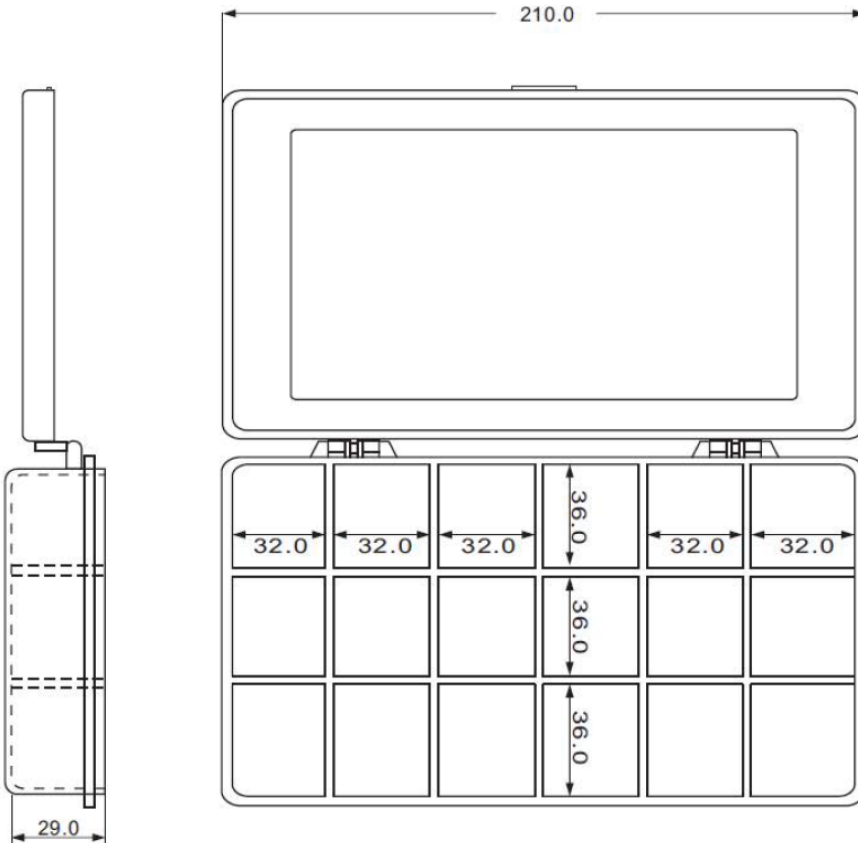

Empty Plastic Box, 18 sections, 210 x 34 x 128mm

Material: Poly Propylene (PP)

Color: Transparent

Tolerance: ± 1 mm

This is a publication by Conrad Electronic SE, Klaus-Conrad-Str. 1, D-92240 Hirschau (www.conrad.com).