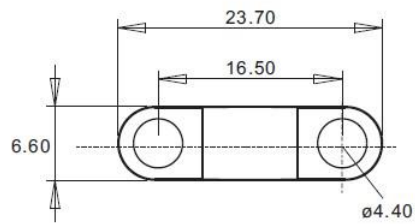

Data Sheet

Strain Relief

Data Sheet

Technical data

Colour	Black
Material	Polyamide 6.6
Length	23.7 mm
Width	6.6 mm
Height	4.3 mm
Mounting hole	4.4 mm
Halogen-free	No
Hole Spacing	16.5 mm