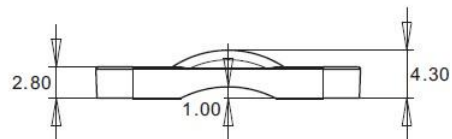

Data Sheet

Strain Relief

Data Sheet

Technical data

Colour	Black
Material	Polyamide 6.6
Length	23.7 mm
Width	6.6 mm
Height	4.3 mm
Mounting hole	4.4 mm
Halogen-free	No
Hole Spacing	16.5 mm