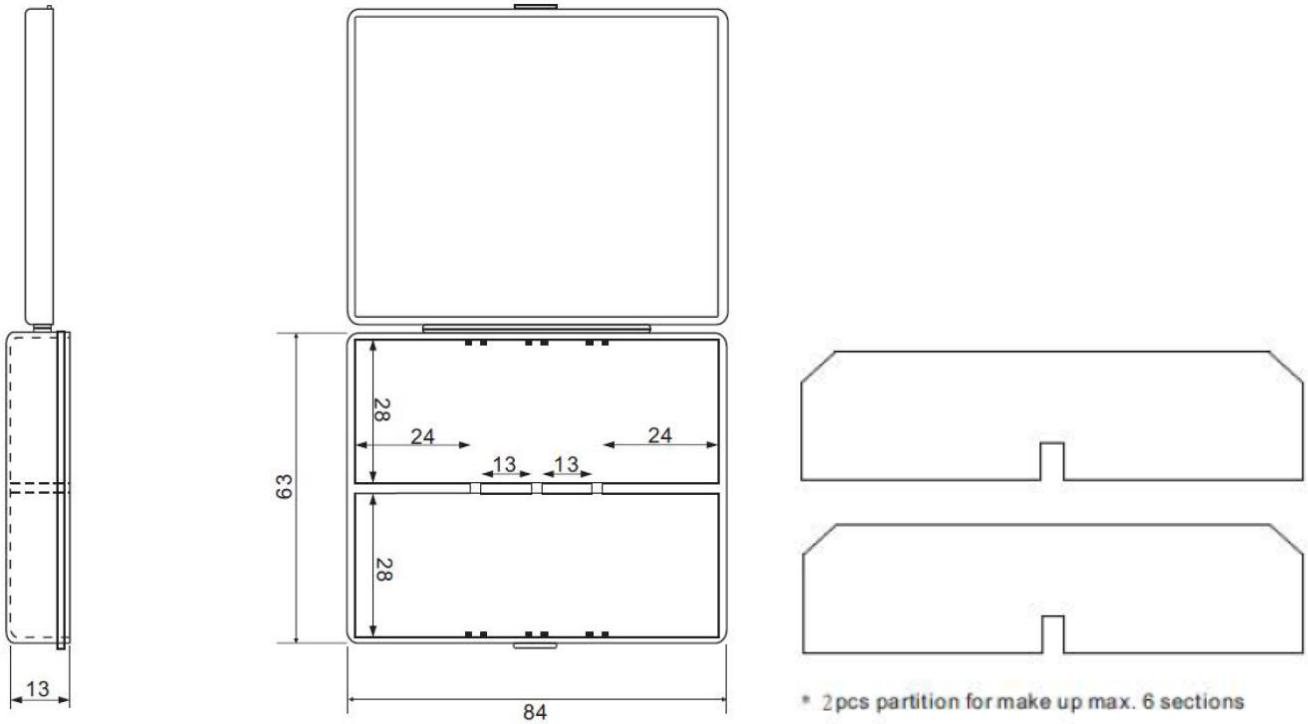

**Plastic Box, 6 sections, 84 x 63 x 20mm**

**Material: Poly Propylene (PP)**  
**Color: Transparent (sand surface)**  
**Tolerance: ±1mm**