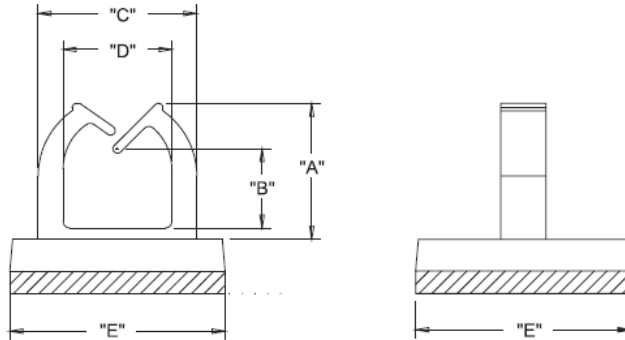

## Self Adhesive Cable Mount

Material: Nylon 66  
Color: Natural

Part No.	A(mm)	B(mm)	C(mm)	D(mm)	E(mm)
WCP-044	4.1	1	7.0	4.4	9.5
WCP-046	6.1	2.8	7.0	4.6	9.5
WCP-064	7.4	3	9.0	6.4	12.6
WCP-079	9.1	4.1	10.7	7.9	12.6
WCP-089	11.4	6.1	11.9	8.9	12.6
WCP-090	13.0	7.6	11.9	9.0	12.6

Dimension:  $\pm 0.5$  mm