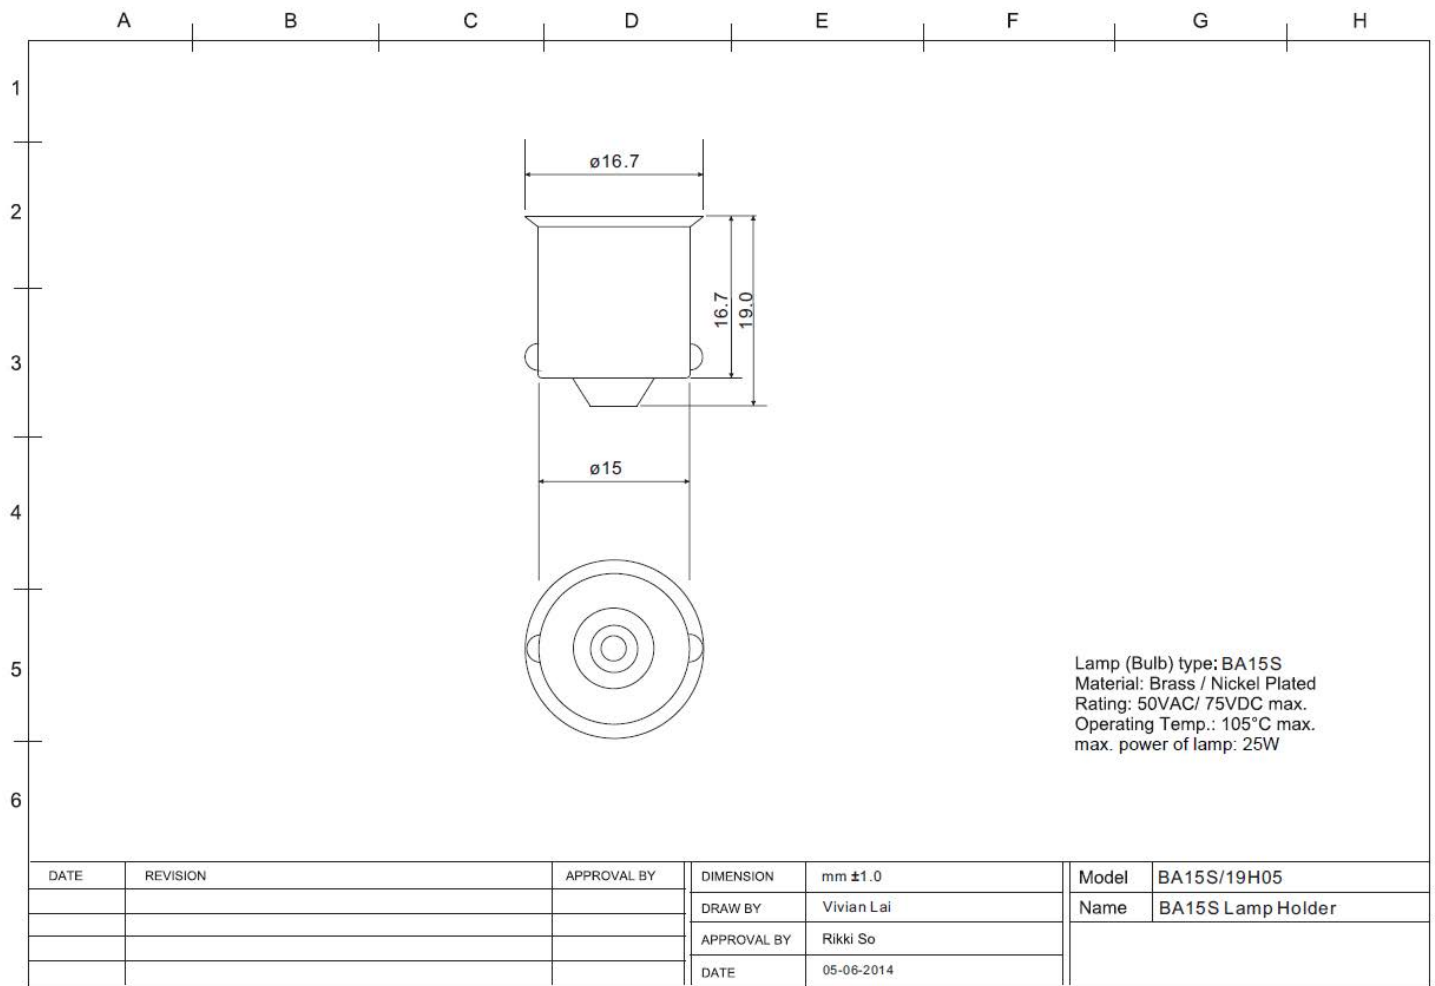

## BA15S bulb socket, model no. BA15S/19 H05

Unit: mm

This is a publication by Conrad Electronic SE, Klaus-Conrad-Str. 1, D-92240 Hirschau (www.conrad.com).  
 All rights including translation reserved. Reproduction by any method, e.g. photocopy, microfilming, or the capture in electronic data processing systems require the prior written approval by the editor. Reprinting, also in part, is prohibited. This publication represents the technical status at the time of printing.