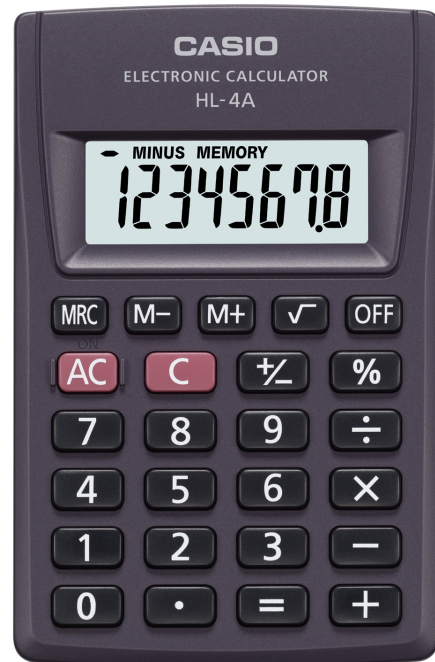

HL-4A

General Data

- 8-Digits BIG LC-Display
- Battery Operation
- Dimensions (H x W x L): 0,9 x 5,6 x 8,7 cm
- Weight: ca. 27 g
- Battery: 1 x LR54
- EAN-Code: 4971850163190

Functions

- Square Root
- Percentage Calculation
- 3-Key Memory
- Key for changing plus/minus sign
- Auto Power Off