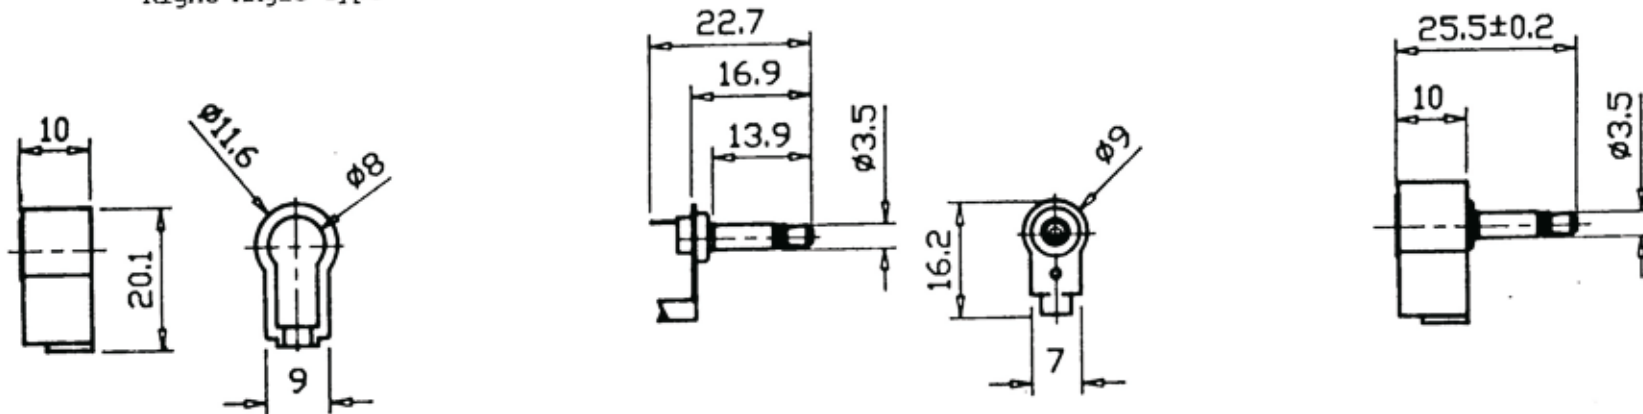

3.5mm Mono Plug
Right Angle Type

RoHS COMPLIANT